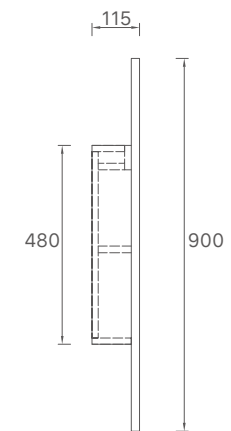

## Product Features

- Colour: A8 Natural Timber / Matt White
- Available Size: 450x900x115mm
- Copper free mirror
- LED Strip Width: 15mm
- Material: Plywood
- Finish: Matt White two-pack ; Natural Timber Plywood
- Wall Mount
- Single Sided Soft Closing Mirror Door, Left To Right.

Front view

Side view

Top view

## Product Features

- Size:  $\Phi 800 \times 800 \text{mm}$
- Copper free mirror
- LED Strip Width: 15mm