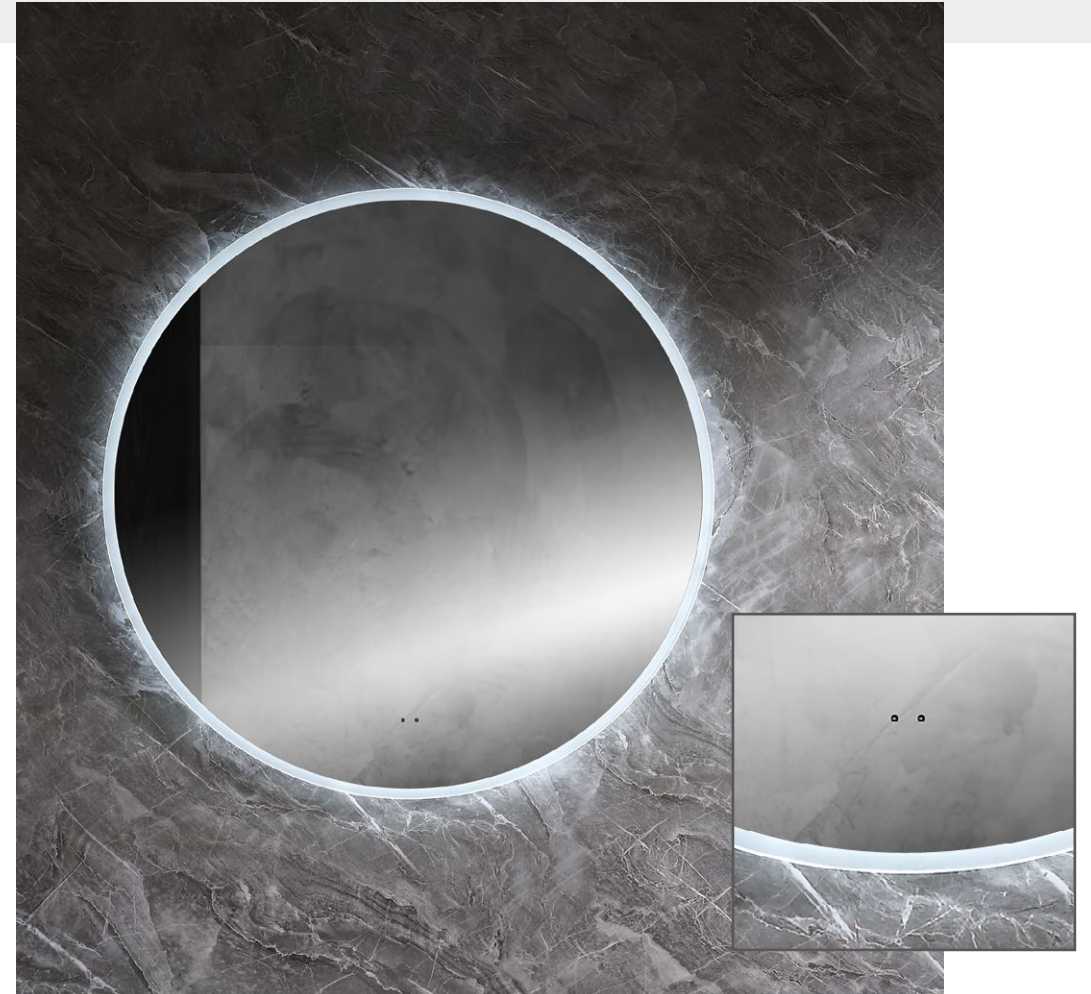

Boston

Product Features

- Size: $\Phi 800 \times 800 \text{mm}$
- Copper free mirror
- LED Strip Width: 15mm