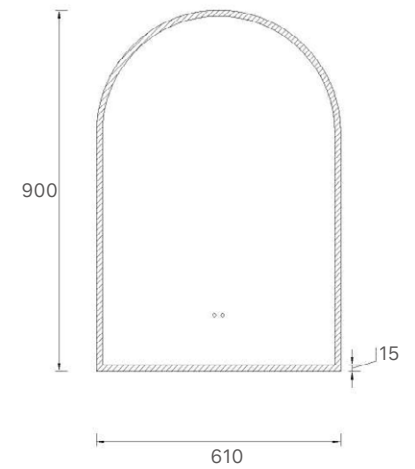

## Product Features

- Size:  $\Phi 800 \times 800 \text{mm}$
- Copper free mirror
- LED Strip Width: 15mm

## Product Features

- Size: 450x900mm
- Copper free mirror
- LED Strip Width: 15mm

## Product Features

- Size: 610x900mm
- Copper free mirror
- LED Strip Width: 15mm

## Product Features

- Size: 600x900mm
- Copper free mirror
- LED Strip Width: 15mm