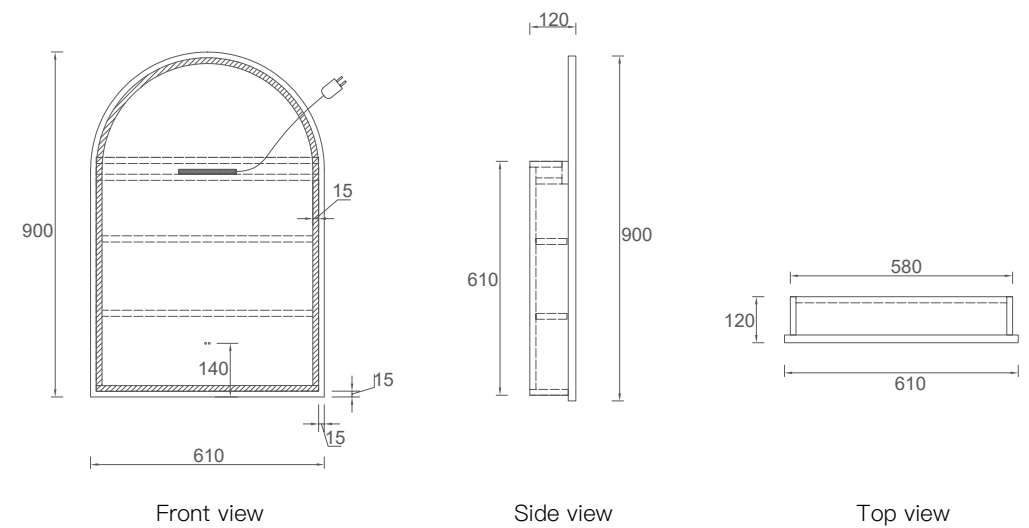

Archive LED Collection

Product Features

- Colour: A8 Natural Timber / Matt White
- Size: 610x900x120mm
- Copper free mirror
- LED Strip width: 15mm
- Material: Plywood
- Finish: Matt White two-pack; Natural Timber Plywood
- Wall Mount
- Single Sided Soft Closing Mirror Door, Left to Right.

LED Features

Concealed wire technology

Auto Demister

Touchless Sensor

Adjustable Brightness

Auto cut-off in 1 hour