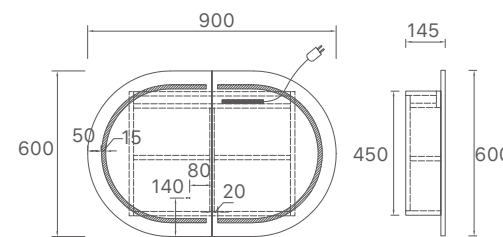

## Product Features

- Colour: A8 Natural Timber / Matt White
- Available Size: 900x600x145mm / 1200x750x145mm
- Copper free mirror
- LED Strip Width: 15mm
- Material: Plywood
- Finish: Matt White two-pack; Natural Timber Plywood
- Wall Mount
- Butterfly Style 2 or 3 Door Soft Closing, Opening From Outside

Front view

Side view

Front view

Side view

Top view

Top view

## Product Features

- Size:  $\Phi 800 \times 800 \text{mm}$
- Copper free mirror
- LED Strip Width: 15mm