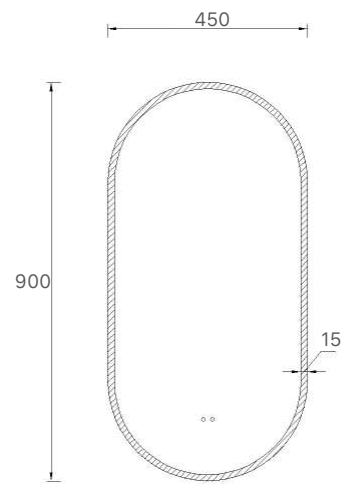

## Product Features

- Size:  $\Phi 800 \times 800 \text{mm}$
- Copper free mirror
- LED Strip Width: 15mm

## Product Features

- Size: 450x900mm
- Copper free mirror
- LED Strip Width: 15mm

## Product Features

- Size: 610x900mm
- Copper free mirror
- LED Strip Width: 15mm

## Product Features

- Size: 600x900mm
- Copper free mirror
- LED Strip Width: 15mm