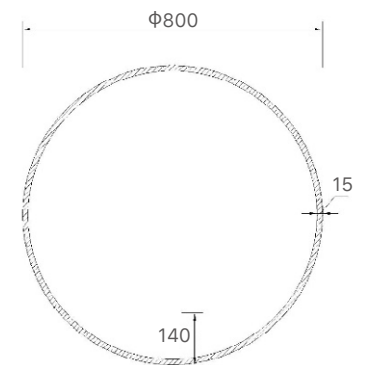

## Product Features

- Size:  $\Phi 800 \times 800 \text{mm}$
- Copper free mirror
- LED Strip Width: 15mm

## Product Features

- Size: 450x900mm
- Copper free mirror
- LED Strip Width: 15mm

## Product Features

- Size: 610x900mm
- Copper free mirror
- LED Strip Width: 15mm