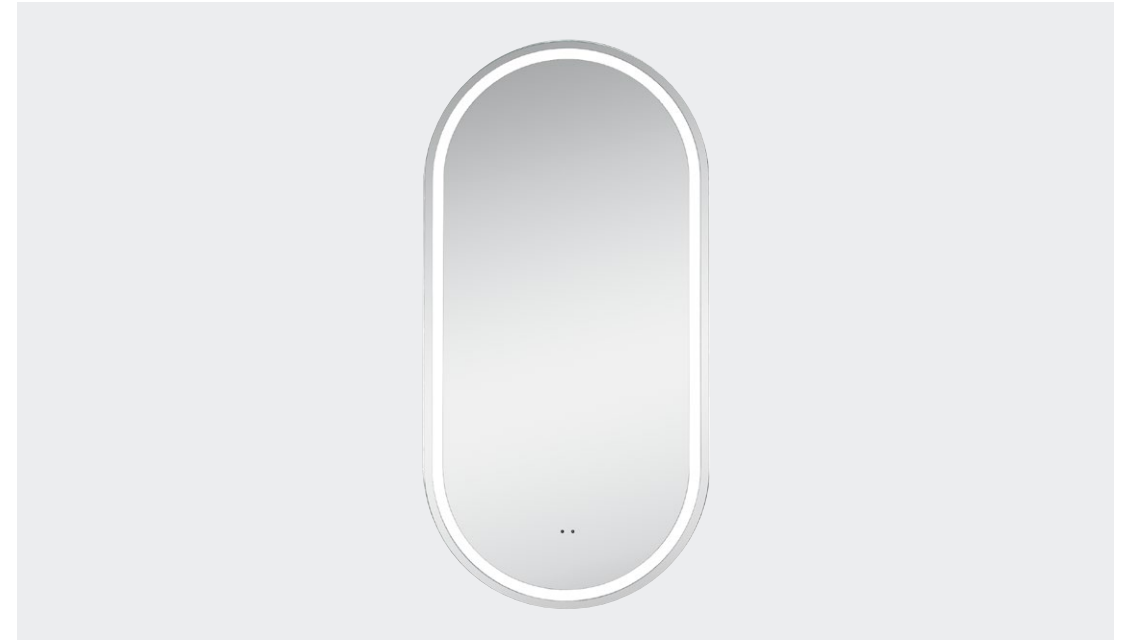

## Product Features

- Colour: A8 Natural Timber / Matt White
- Available Size: 450x900x115mm
- Copper free mirror
- LED Strip Width: 15mm
- Material: Plywood
- Finish: Matt White two-pack ; Natural Timber Plywood
- Wall Mount
- Single Sided Soft Closing Mirror Door, Left To Right.

## LED Features

Concealed wire technology

Auto Demister

Touchless Sensor

Adjustable Brightness

Auto cut-off in 1 hour

Natural Timber

Matt White

Front view

Side view

Top view