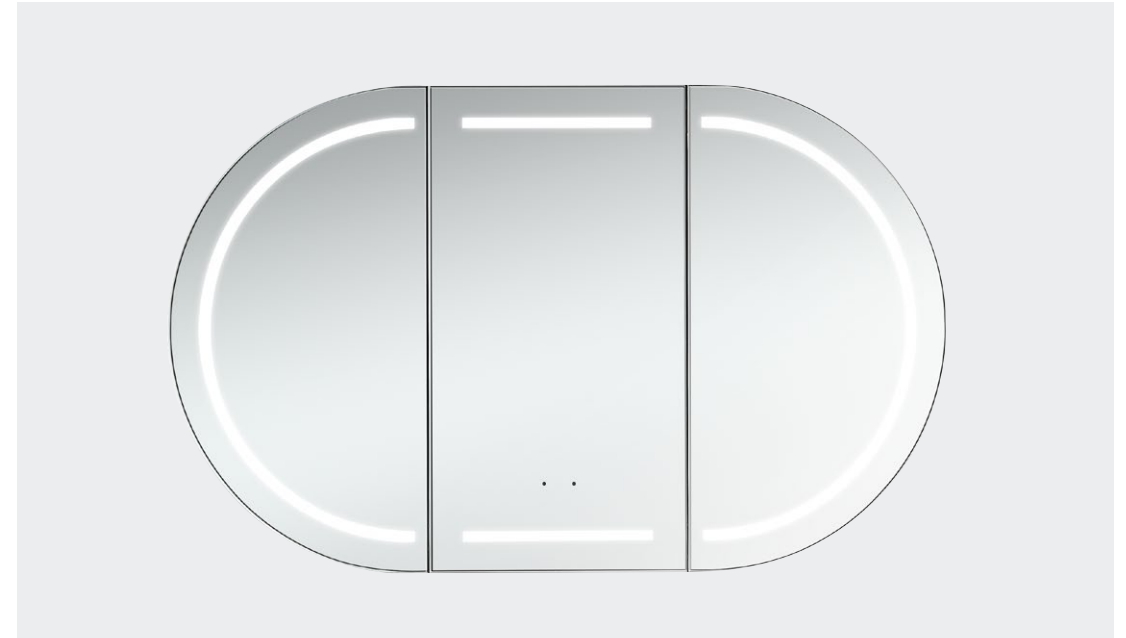

## LED Features

Concealed wire technology

Auto Demister

Touchless Sensor

Adjustable Brightness

Auto cut-off in 1 hour

Natural Timber

Matt White

Front view

Side view

Front view

Side view

Top view

Top view

## Product Features

- Size:  $\Phi 800 \times 800 \text{mm}$
- Copper free mirror
- LED Strip Width: 15mm