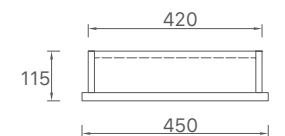

## Product Features

- Colour: A8 Natural Timber / Matt White
- Available Size: 450x900x115mm
- Copper free mirror
- LED Strip Width: 15mm
- Material: Plywood
- Finish: Matt White two-pack ; Natural Timber Plywood
- Wall Mount
- Single Sided Soft Closing Mirror Door, Left To Right.

Front view

Side view

Top view