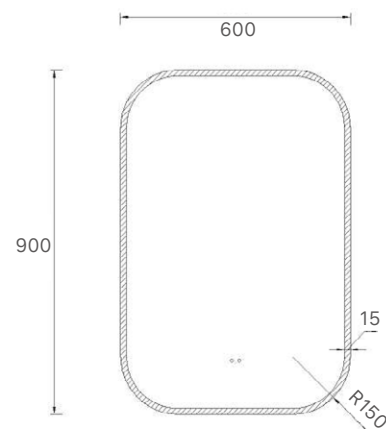

## Product Features

- Size:  $\Phi 800 \times 800 \text{mm}$
- Copper free mirror
- LED Strip Width: 15mm

## Product Features

- Size: 450x900mm
- Copper free mirror
- LED Strip Width: 15mm

## Product Features

- Size: 610x900mm
- Copper free mirror
- LED Strip Width: 15mm

## Product Features

- Size: 600x900mm
- Copper free mirror
- LED Strip Width: 15mm