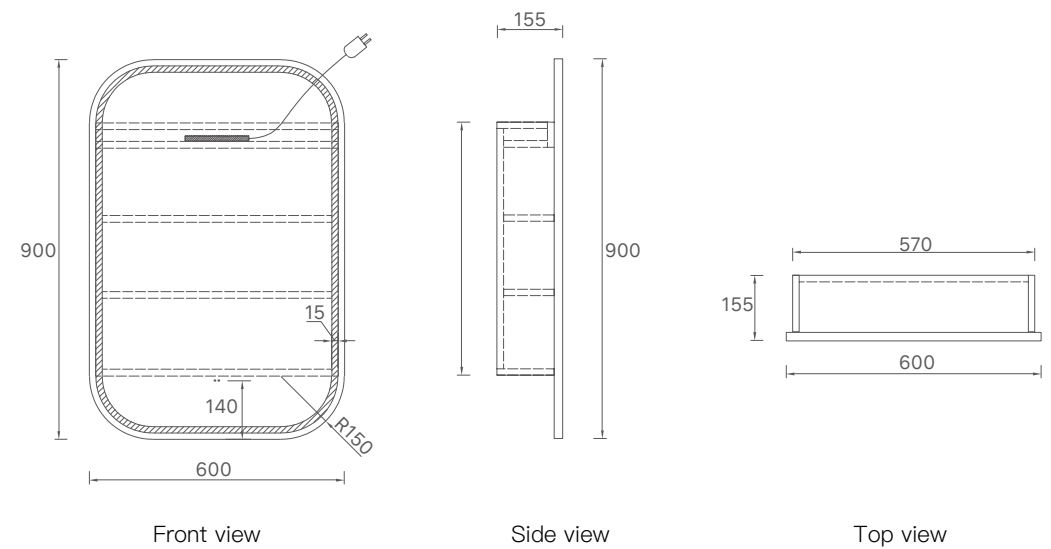

Eric LED Collection

Product Features

- Colour: A8 Natural Timber / Matt White
- Available Size: 600x900x155mm
- Copper free mirror
- LED strip width: 15mm
- Material: Plywood
- Finish: Matt White two-pack; Natural Timber Plywood
- Wall Mount
- Single Sided Soft Closing Mirror Door, Left To Right.

LED Features

Concealed wire technology

Auto Demister

Touchless Sensor

Adjustable Brightness

Auto cut-off in 1 hour