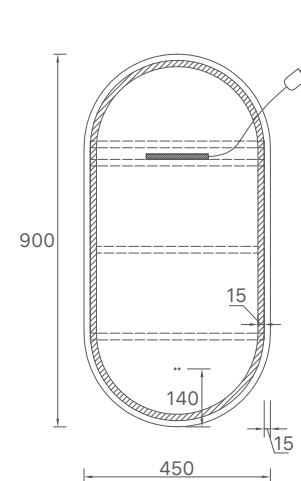

## Product Features

- Colour: A8 Natural Timber / Matt White
- Available Size: 450x900x115mm
- Copper free mirror
- LED Strip Width: 15mm
- Material: Plywood
- Finish: Matt White two-pack ; Natural Timber Plywood
- Wall Mount
- Single Sided Soft Closing Mirror Door, Left To Right.

Front view

Side view

Top view

## Product Features

- Size:  $\Phi 800 \times 800 \text{mm}$
- Copper free mirror
- LED Strip Width: 15mm

## Product Features

- Size: 450x900mm
- Copper free mirror
- LED Strip Width: 15mm