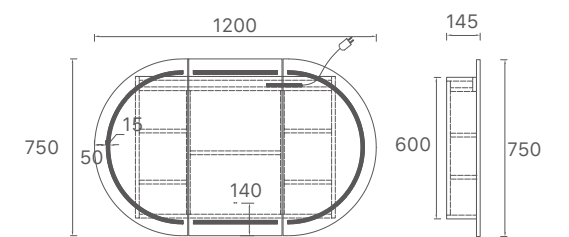

## Product Features

- Colour: A8 Natural Timber / Matt White
- Available Size: 900x600x145mm / 1200x750x145mm
- Copper free mirror
- LED Strip Width: 15mm
- Material: Plywood
- Finish: Matt White two-pack; Natural Timber Plywood
- Wall Mount
- Butterfly Style 2 or 3 Door Soft Closing, Opening From Outside

Front view

Side view

Front view

Side view

Top view

Top view

## Product Features

- Size:  $\Phi 800 \times 800 \text{mm}$
- Copper free mirror
- LED Strip Width: 15mm