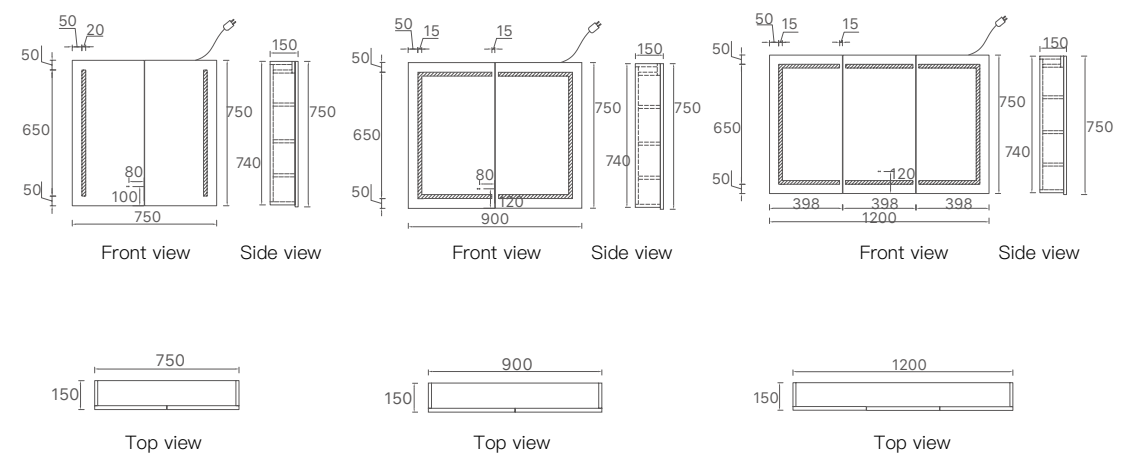

Brighton LED Collection

Product Features

- Colour: A8 Natural Timber / Matt White
- Available Size: 750x750x150mm / 900x750x150mm / 1200x750x150mm
- Copper free mirror
- LED Strip Width: 15mm (900mm/1200mm), 20mm (750mm)
- Material: Plywood
- Finish: Matt White two-pack ; Natural Timber Plywood
- Wall Mount
- Butterfly Style 2 Or 3 Door Soft Closing, Opening From Outside

LED Features

Concealed wire technology

Auto Demister

Touchless Sensor

Adjustable Brightness

Auto cut-off in 1 hour