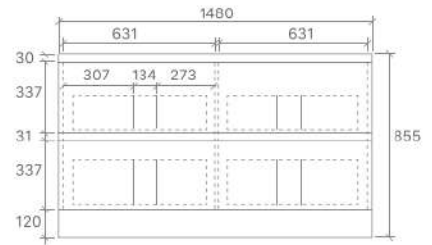

CORE-600
Size: 580x450x855mm

CORE-750
Size: 730x450x855mm

CORE-900
Size: 880x450x855mm

CORE-1200S
Size: 1180x450x855mm

CORE-1200D
Size: 1180x450x855mm

CORE-1500S
Size: 1480x450x855mm

CORE-1500D
Size: 1480x450x855mm