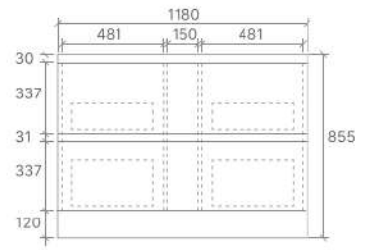

CORE-600
Size: 580x450x855mm

CORE-750
Size: 730x450x855mm

CORE-900
Size: 880x450x855mm

CORE-1200S
Size: 1180x450x855mm

CORE-1200D
Size: 1180x450x855mm

CORE-1500S
Size: 1480x450x855mm

CORE-1500D
Size: 1480x450x855mm