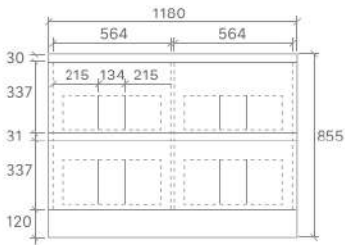

CORE-600
Size: 580x450x855mm

CORE-750
Size: 730x450x855mm

CORE-900
Size: 880x450x855mm

CORE-1200S
Size: 1180x450x855mm

CORE-1200D
Size: 1180x450x855mm

CORE-1500S
Size: 1480x450x855mm

CORE-1500D
Size: 1480x450x855mm