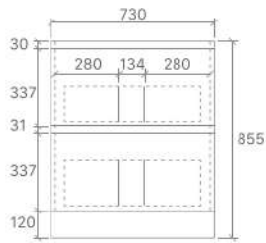

CORE-600
Size: 580x450x855mm

CORE-750
Size: 730x450x855mm

CORE-900
Size: 880x450x855mm

CORE-1200S
Size: 1180x450x855mm

CORE-1200D
Size: 1180x450x855mm

CORE-1500S
Size: 1480x450x855mm

CORE-1500D
Size: 1480x450x855mm