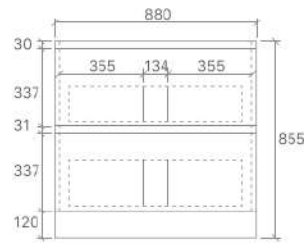

CORE-600
Size: 580x450x855mm

CORE-750
Size: 730x450x855mm

CORE-900
Size: 880x450x855mm

CORE-1200S
Size: 1180x450x855mm

CORE-1200D
Size: 1180x450x855mm

CORE-1500S
Size: 1480x450x855mm

CORE-1500D
Size: 1480x450x855mm