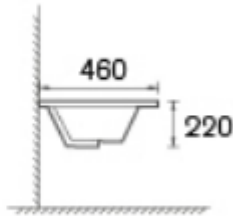

Cabinet Basin

Size: 600x460x220mm

Cabinet Basin

Size: 750x460x220mm

Cabinet Basin

Size: 900x460x220mm

Cabinet Basin

Size: 1200x460x220mm

Cabinet Basin

Size: 1200x460x220mm

Cabinet Basin

Size: 1500x460x220mm

Cabinet Basin

Size: 1500x460x220mm

Cabinet Basin

Size: 1800x460x220mm