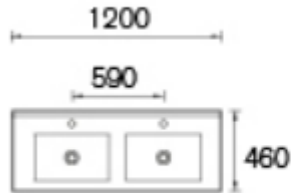

Cabinet Basin

Size: 600x460x220mm

Cabinet Basin

Size: 750x460x220mm

Cabinet Basin

Size: 900x460x220mm

Cabinet Basin

Size: 1200x460x220mm

Cabinet Basin

Size: 1200x460x220mm

Cabinet Basin

Size: 1500x460x220mm

Cabinet Basin

Size: 1500x460x220mm

Cabinet Basin

Size: 1800x460x220mm