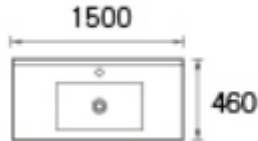

Cabinet Basin

Size: 600x460x220mm

Cabinet Basin

Size: 750x460x220mm

Cabinet Basin

Size: 900x460x220mm

Cabinet Basin

Size: 1200x460x220mm

Cabinet Basin

Size: 1200x460x220mm

Cabinet Basin

Size: 1500x460x220mm

Cabinet Basin

Size: 1500x460x220mm

Cabinet Basin

Size: 1800x460x220mm