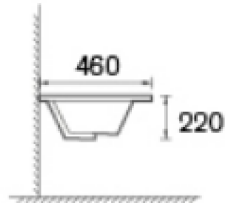

Cabinet Basin

Size: 600x460x220mm

Cabinet Basin

Size: 750x460x220mm

Cabinet Basin

Size: 900x460x220mm

Cabinet Basin

Size: 1200x460x220mm

Cabinet Basin

Size: 1200x460x220mm

Cabinet Basin

Size: 1500x460x220mm

Cabinet Basin

Size: 1500x460x220mm

Cabinet Basin

Size: 1800x460x220mm