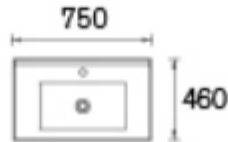

Cabinet Basin

Size: 600x460x220mm

Cabinet Basin

Size: 750x460x220mm

Cabinet Basin

Size: 900x460x220mm

Cabinet Basin

Size: 1200x460x220mm

Cabinet Basin

Size: 1200x460x220mm

Cabinet Basin

Size: 1500x460x220mm

Cabinet Basin

Size: 1500x460x220mm

Cabinet Basin

Size: 1800x460x220mm