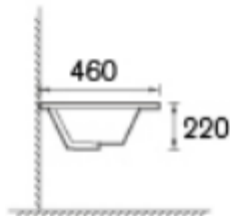

Cabinet Basin

Size: 600x460x220mm

Cabinet Basin

Size: 750x460x220mm

Cabinet Basin

Size: 900x460x220mm

Cabinet Basin

Size: 1200x460x220mm

Cabinet Basin

Size: 1200x460x220mm

Cabinet Basin

Size: 1500x460x220mm

Cabinet Basin

Size: 1500x460x220mm

Cabinet Basin

Size: 1800x460x220mm