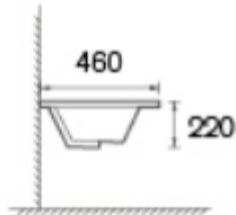

Cabinet Basin

Size: 600x460x220mm

Cabinet Basin

Size: 750x460x220mm

Cabinet Basin

Size: 900x460x220mm

Cabinet Basin

Size: 1200x460x220mm

Cabinet Basin

Size: 1200x460x220mm

Cabinet Basin

Size: 1500x460x220mm

Cabinet Basin

Size: 1500x460x220mm

Cabinet Basin

Size: 1800x460x220mm