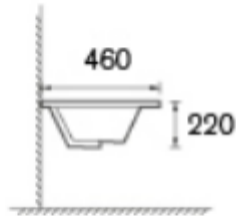

Cabinet Basin

Size: 600x460x220mm

Cabinet Basin

Size: 750x460x220mm

Cabinet Basin

Size: 900x460x220mm

Cabinet Basin

Size: 1200x460x220mm

Cabinet Basin

Size: 1200x460x220mm

Cabinet Basin

Size: 1500x460x220mm

Cabinet Basin

Size: 1500x460x220mm

Cabinet Basin

Size: 1800x460x220mm