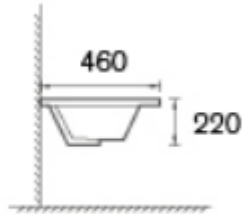

Cabinet Basin

Size: 600x460x220mm

Cabinet Basin

Size: 750x460x220mm

Cabinet Basin

Size: 900x460x220mm

Cabinet Basin

Size: 1200x460x220mm

Cabinet Basin

Size: 1200x460x220mm

Cabinet Basin

Size: 1500x460x220mm

Cabinet Basin

Size: 1500x460x220mm

Cabinet Basin

Size: 1800x460x220mm