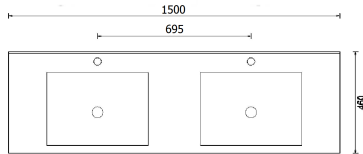

Cabinet Basin

Size: 600x460x220mm

Cabinet Basin

Size: 750x460x220mm

Cabinet Basin

Size: 900x460x220mm

Cabinet Basin

Size: 1200x460x220mm

Cabinet Basin

Size: 1200x460x220mm

Cabinet Basin

Size: 1500x460x220mm

Cabinet Basin

Size: 1500x460x220mm

Cabinet Basin

Size: 1800x460x220mm