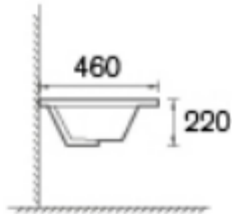

Cabinet Basin

Size: 600x460x220mm

Cabinet Basin

Size: 750x460x220mm

Cabinet Basin

Size: 900x460x220mm

Cabinet Basin

Size: 1200x460x220mm

Cabinet Basin

Size: 1200x460x220mm

Cabinet Basin

Size: 1500x460x220mm

Cabinet Basin

Size: 1500x460x220mm

Cabinet Basin

Size: 1800x460x220mm