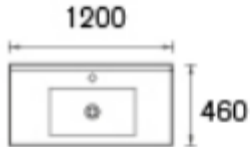

Cabinet Basin

Size: 600x460x220mm

Cabinet Basin

Size: 750x460x220mm

Cabinet Basin

Size: 900x460x220mm

Cabinet Basin

Size: 1200x460x220mm

Cabinet Basin

Size: 1200x460x220mm

Cabinet Basin

Size: 1500x460x220mm

Cabinet Basin

Size: 1500x460x220mm

Cabinet Basin

Size: 1800x460x220mm