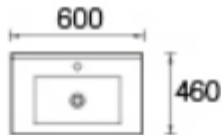

Cabinet Basin

Size: 600x460x220mm

Cabinet Basin

Size: 750x460x220mm

Cabinet Basin

Size: 900x460x220mm

Cabinet Basin

Size: 1200x460x220mm

Cabinet Basin

Size: 1200x460x220mm

Cabinet Basin

Size: 1500x460x220mm

Cabinet Basin

Size: 1500x460x220mm

Cabinet Basin

Size: 1800x460x220mm