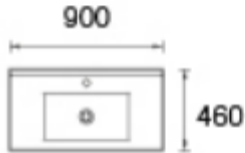

Cabinet Basin

Size: 600x460x220mm

Cabinet Basin

Size: 750x460x220mm

Cabinet Basin

Size: 900x460x220mm

Cabinet Basin

Size: 1200x460x220mm

Cabinet Basin

Size: 1200x460x220mm

Cabinet Basin

Size: 1500x460x220mm

Cabinet Basin

Size: 1500x460x220mm

Cabinet Basin

Size: 1800x460x220mm