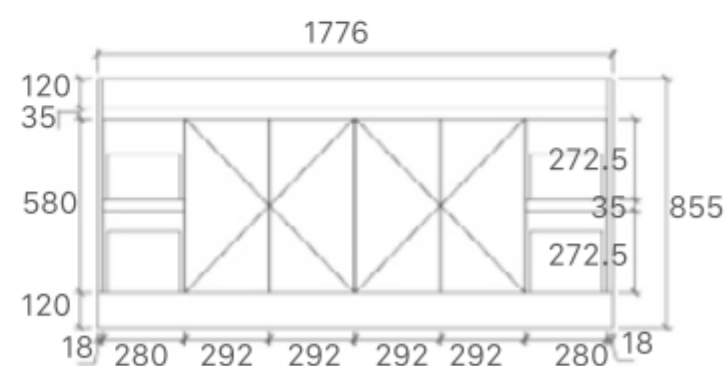

SK76-600
Size: 580x450x855mm

SK76-750L
Size: 730x450x855mm

SK76-900L
Size: 880x450x855mm

SK76-1200
Size: 1180x450x855mm

SK76-1200D
Size: 1180x450x855mm

SK76-1500
Size: 1480x450x855mm

SK76-1800
Size: 1776x450x855mm