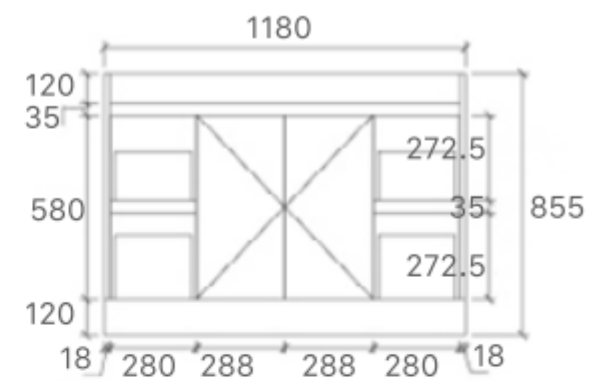

SK76-600
Size: 580x450x855mm

SK76-750L
Size: 730x450x855mm

SK76-900L
Size: 880x450x855mm

SK76-1200
Size: 1180x450x855mm

SK76-1200D
Size: 1180x450x855mm

SK76-1500
Size: 1480x450x855mm

SK76-1800
Size: 1776x450x855mm