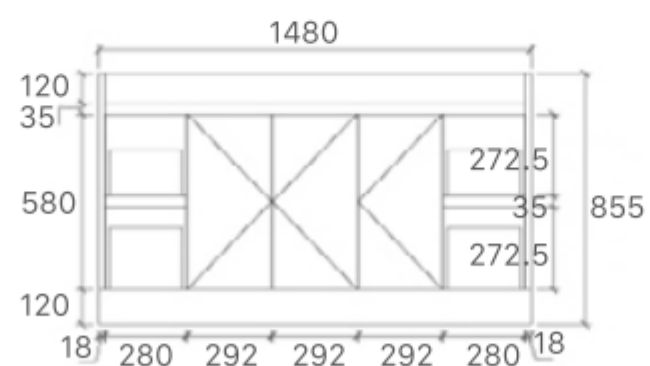

SK76-600
Size: 580x450x855mm

SK76-750L
Size: 730x450x855mm

SK76-900L
Size: 880x450x855mm

SK76-1200
Size: 1180x450x855mm

SK76-1200D
Size: 1180x450x855mm

SK76-1500
Size: 1480x450x855mm

SK76-1800
Size: 1776x450x855mm