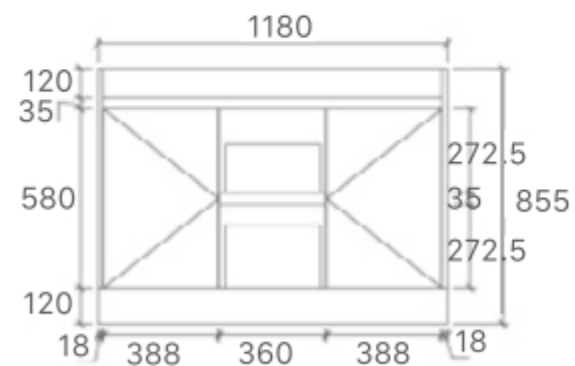

SK76-600
Size: 580x450x855mm

SK76-750L
Size: 730x450x855mm

SK76-900L
Size: 880x450x855mm

SK76-1200
Size: 1180x450x855mm

SK76-1200D
Size: 1180x450x855mm

SK76-1500
Size: 1480x450x855mm

SK76-1800
Size: 1776x450x855mm