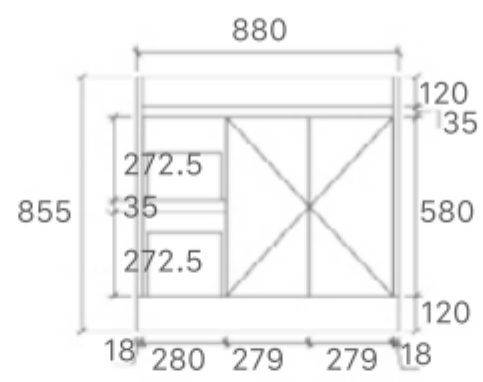

SK76-600
Size: 580x450x855mm

SK76-750L
Size: 730x450x855mm

SK76-900L
Size: 880x450x855mm

SK76-1200
Size: 1180x450x855mm

SK76-1200D
Size: 1180x450x855mm

SK76-1500
Size: 1480x450x855mm

SK76-1800
Size: 1776x450x855mm