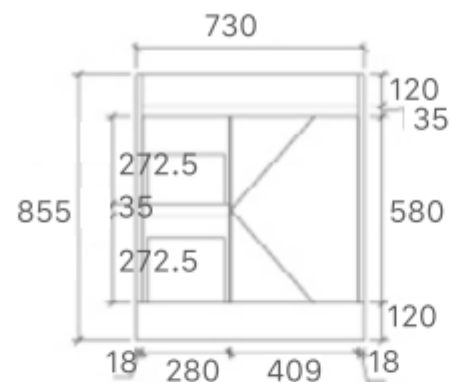

SK76-600
Size: 580x450x855mm

SK76-750L
Size: 730x450x855mm

SK76-900L
Size: 880x450x855mm

SK76-1200
Size: 1180x450x855mm

SK76-1200D
Size: 1180x450x855mm

SK76-1500
Size: 1480x450x855mm

SK76-1800
Size: 1776x450x855mm