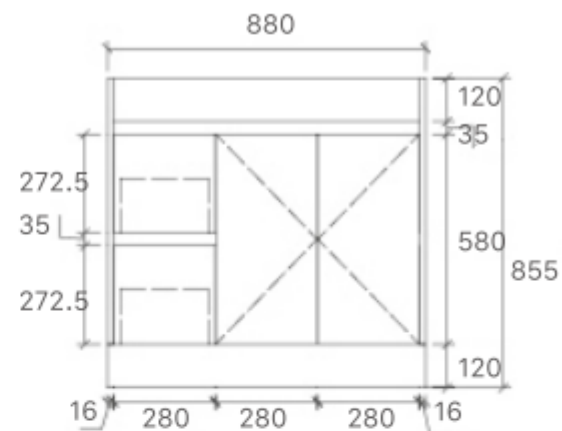

SY05-600
Size: 580x450x855mm

SY05-750L
Size: 730x450x855mm

SY05-900L
Size: 880x450x855mm

SY05-1200L
Size: 1180x450x855mm

SY05-1500
Size: 1480x450x855mm