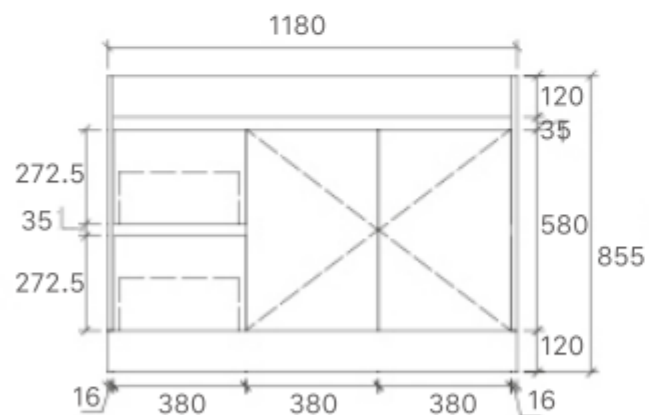

SY05-600
Size: 580x450x855mm

SY05-750L
Size: 730x450x855mm

SY05-900L
Size: 880x450x855mm

SY05-1200L
Size: 1180x450x855mm

SY05-1500
Size: 1480x450x855mm