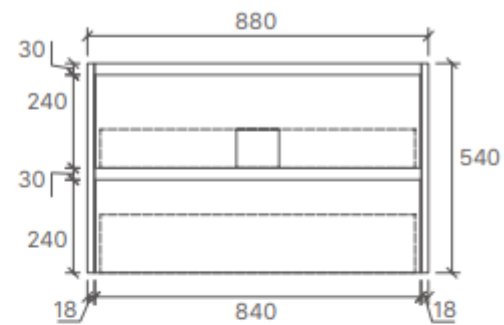

YOKO-600
Size: 580x455x540mm

YOKO-750
Size: 730x455x540mm

YOKO-900
Size: 880x455x540mm

YOKO-1200
Size: 1180x455x540mm

YOKO-1500
Size: 1480x455x540mm

YOKO-1500D
Size: 1480x455x540mm