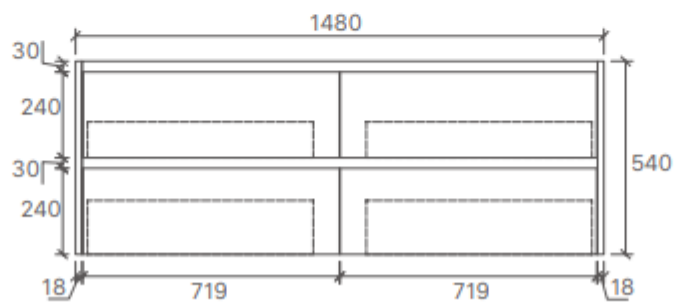

YOKO-600
Size: 580x455x540mm

YOKO-750
Size: 730x455x540mm

YOKO-900
Size: 880x455x540mm

YOKO-1200
Size: 1180x455x540mm

YOKO-1500
Size: 1480x455x540mm

YOKO-1500D
Size: 1480x455x540mm