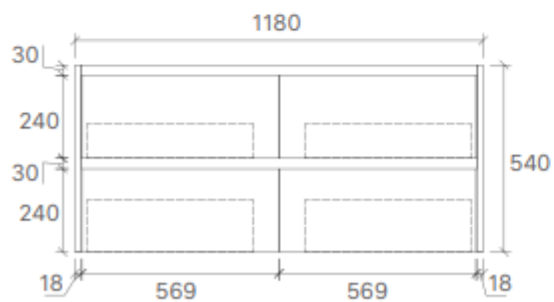

YOKO-600
Size: 580x455x540mm

YOKO-750
Size: 730x455x540mm

YOKO-900
Size: 880x455x540mm

YOKO-1200
Size: 1180x455x540mm

YOKO-1500
Size: 1480x455x540mm

YOKO-1500D
Size: 1480x455x540mm