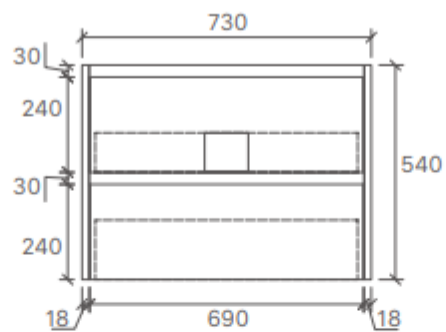

YOKO-600
Size: 580x455x540mm

YOKO-750
Size: 730x455x540mm

YOKO-900
Size: 880x455x540mm

YOKO-1200
Size: 1180x455x540mm

YOKO-1500
Size: 1480x455x540mm

YOKO-1500D
Size: 1480x455x540mm