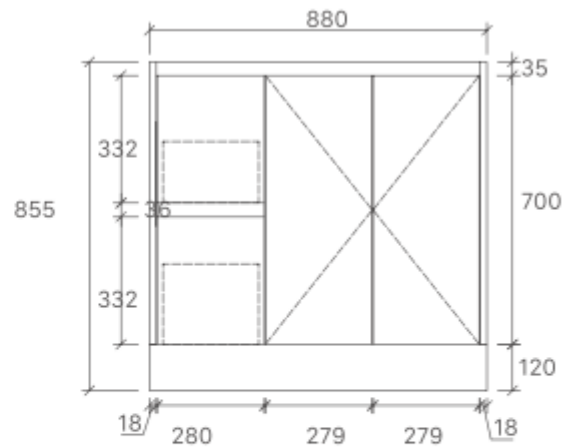

SK32-600

Size: 580x355x855mm

SK32-750L

Size: 730x355x855mm

SK32-900L

Size: 880x355x855mm