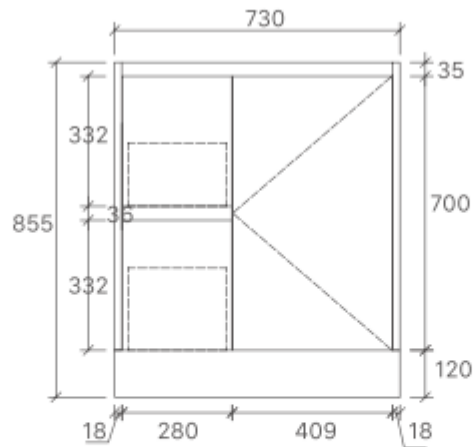

SK32-600

Size: 580x355x855mm

SK32-750L

Size: 730x355x855mm

SK32-900L

Size: 880x355x855mm