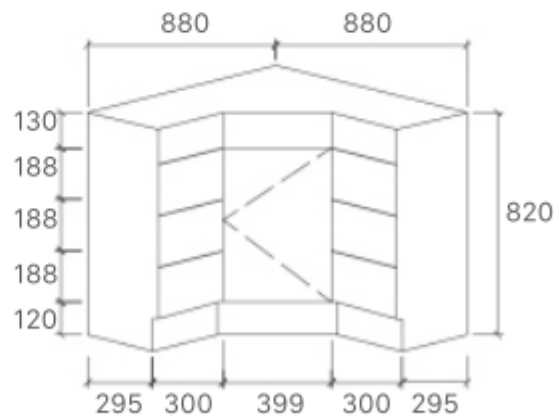

PC6060
 Corner: 600x600mm
 Floorstanding Vanity

PC6090
 Coner: 600x900mm
 Floorstanding Vanity

PC9060
 Coner: 900x600mm
 Floorstanding Vanity

PC9090
 Corner: 900x900mm
 Floorstanding Vanity