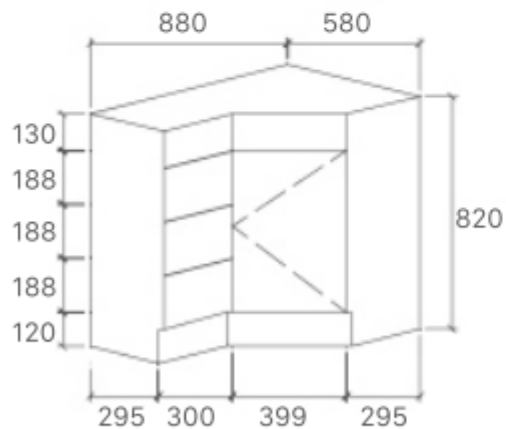

PC6060
 Corner: 600x600mm
 Floorstanding Vanity

PC6090
 Coner: 600x900mm
 Floorstanding Vanity

PC9060
 Coner: 900x600mm
 Floorstanding Vanity

PC9090
 Corner: 900x900mm
 Floorstanding Vanity