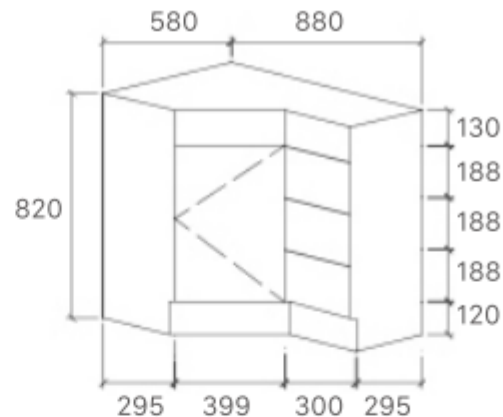

PC6060
 Corner: 600x600mm
 Floorstanding Vanity

PC6090
 Coner: 600x900mm
 Floorstanding Vanity

PC9060
 Coner: 900x600mm
 Floorstanding Vanity

PC9090
 Corner: 900x900mm
 Floorstanding Vanity