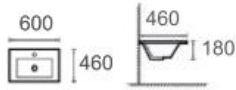

**UV31-600H-1**

Cabinet Basin  
Size: 600x460x180mm  
Bowl Size: 425x280mm

**UV31-750H-1**

Cabinet Basin  
Size: 750x460x180mm  
Bowl Size: 460x280mm

**UV31-900H-1**

Cabinet Basin  
Size: 900x460x180mm  
Bowl Size: 480x280mm

**UV31-1200H-1**

Cabinet Basin  
Size: 1200x460x180mm  
Bowl Size: 510x280mm

**UV31-1200D-1**

Cabinet Basin  
Size: 1200x460x180mm  
Bowl Size: 420x270mm

**UV31-1500S-1**

Cabinet Basin  
Size: 1500x460x180mm  
Bowl Size: 510x280mm

**UV31-1500D-1**

Cabinet Basin  
Size: 1500x460x180mm  
Bowl Size: 450x270mm

**UV32-600H-1 O/F**

Cabinet Basin  
Size: 600x360x170mm  
Bowl Size: 430x210mm

**UV32-750H-1 O/F**

Cabinet Basin  
Size: 750x360x170mm  
Bowl Size: 430x210mm

**UV32-900H-1 O/F**

Cabinet Basin  
Size: 900x360x170mm  
Bowl Size: 430x210mm