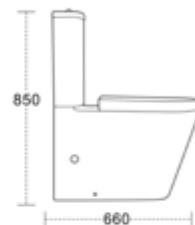

## NOVA COLLECTION

BACK TO WALL TOILET SUITE

Size: 660x360x850mm

Price: \$528

HYGIENIC TURBO FLUSHING SYSTEM

PATENT NO: 2015100129 ©2015

Back view

Side view

## WALL-FACE VITREOUS-CHINA WC SUITE SIA-168

- > WELS 4 STAR
- > UNIVERSAL INLET
- > EASY REMOVABLE SOFT CLOSING UF SEAT
- > STANDARDS-TRAP 90-160MM
- > STA-268 CONNECTOR 130-220MM
- > STA-158 CONNECTOR 60-140MM
- > P-TRAP: 180MM