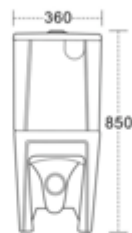

## NOVA COLLECTION

BACK TO WALL TOILET SUITE

Size: 660x360x850mm

Price: \$528

HYGIENIC TURBO FLUSHING SYSTEM

PATENT NO: 2015100129 ©2015

Back view

Side view

## WALL-FACE VITREOUS-CHINA WC SUITE SIA-168

- > WELS 4 STAR
- > UNIVERSAL INLET
- > EASY REMOVABLE SOFT CLOSING UF SEAT
- > STANDARDS-TRAP 90-160MM
- > STA-268 CONNECTOR 130-220MM
- > STA-158 CONNECTOR 60-140MM
- > P-TRAP: 180MM