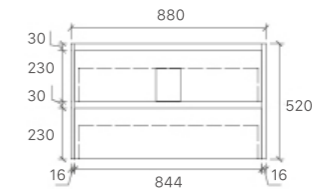

SK76-900R
Size: 880x450x855mm

SK76-1200
Size: 1180x450x855mm

SK76-1200D
Size: 1180x450x855mm

SK76-1500
Size: 1480x450x855mm

SK76-1800
Size: 1776x450x855mm

Tobi Collection

SY05-600
Size: 580x450x855mm

SY05-750L
Size: 730x450x855mm

SY05-900L
Size: 880x450x855mm

SY05-1200L
Size: 1180x450x855mm

SY05-1500
Size: 1480x450x855mm

Mina Collection

SYWH04-600
Size: 580x455x520mm

SYWH04-750
Size: 730x455x520mm

SYWH04-900
Size: 880x455x520mm

SYWH04-1200S
Size: 1180x455x520mm

SYWH04-1200D
Size: 1180x455x520mm

SYWH04-1500S
Size: 1480x455x520mm

SYWH04-1500D
Size: 1480x455x520mm

Royce Collection

SY05-600
Size: 580x450x855mm

SY05-750L
Size: 730x450x855mm

SY05-900L
Size: 880x450x855mm

SY05-1200L
Size: 1180x450x855mm

SY05-1500
Size: 1480x450x855mm

Sammy Collection

SK7-600
Size: 580x455x855mm

SK7-750R
Size: 730x455x855mm

SK7-900R
Size: 880x455x855mm

SK7-1200D
Size: 1180x455x855mm

SK7-1200
Size: 1180x455x855mm