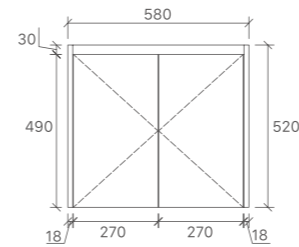

SYWH04-1200D
Size: 1180x455x520mm

SYWH04-1500S
Size: 1480x455x520mm

SYWH04-1500D
Size: 1480x455x520mm

Royce Collection

SY05-600
Size: 580x450x855mm

SY05-750L
Size: 730x450x855mm

SY05-900L
Size: 880x450x855mm

SK7-1500
Size: 1480x455x855mm

SK7-1800
Size: 1776x455x855mm

Yoko Collection

YOKO-600
Size: 580x455x540mm

YOKO-750
Size: 730x455x540mm

YOKO-900
Size: 880x455x540mm

YOKO-1200
Size: 1180x455x540mm

YOKO-1500
Size: 1480x455x540mm

YOKO-1500D
Size: 1480x455x540mm

Sierra Collection

SK32-600
Size: 580x355x855mm

SK32-750R
Size: 730x355x855mm

SK32-900R
Size: 880x355x855mm

Sierra Wall Hung Collection

WH32-600
Size: 590x355x520mm

WH32-750R
Size: 730x355x520mm

WH32-900R
Size: 680x355x520mm

Corner Collection

PC6060
Corner: 600x600mm
Floorstanding Vanity

PC6090
Coner: 600x900mm
Floorstanding Vanity

PC9060
Coner: 900x600mm
Floorstanding Vanity

PC9090
Corner: 900x900mm
Floorstanding Vanity