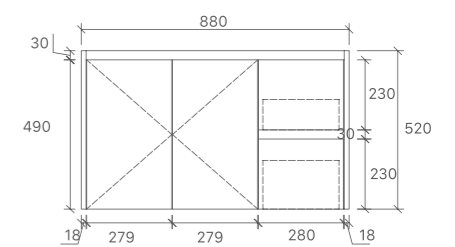

SYWH04-1200D
Size: 1180x455x520mm

SYWH04-1500S
Size: 1480x455x520mm

SYWH04-1500D
Size: 1480x455x520mm

Royce Collection

SY05-600
Size: 580x450x855mm

SY05-750L
Size: 730x450x855mm

SY05-900L
Size: 880x450x855mm

SK7-1500
Size: 1480x455x855mm

SK7-1800
Size: 1776x455x855mm

Yoko Collection

YOKO-600
Size: 580x455x540mm

YOKO-750
Size: 730x455x540mm

YOKO-900
Size: 880x455x540mm

YOKO-1200
Size: 1180x455x540mm

YOKO-1500
Size: 1480x455x540mm

YOKO-1500D
Size: 1480x455x540mm

Sierra Collection

SK32-600
Size: 580x355x855mm

SK32-750R
Size: 730x355x855mm

SK32-900R
Size: 880x355x855mm

Sierra Wall Hung Collection

WH32-600
Size: 590x355x520mm

WH32-750R
Size: 730x355x520mm

WH32-900R
Size: 680x355x520mm

Corner Collection

PC6060
Corner: 600x600mm
Floorstanding Vanity

PC6090
Coner: 600x900mm
Floorstanding Vanity

PC9060
Coner: 900x600mm
Floorstanding Vanity

PC9090
Corner: 900x900mm
Floorstanding Vanity