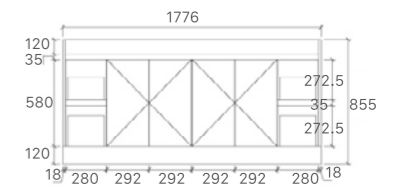

SK76-900R
Size: 880x450x855mm

SK76-1200
Size: 1180x450x855mm

SK76-1200D
Size: 1180x450x855mm

SK76-1500
Size: 1480x450x855mm

SK76-1800
Size: 1776x450x855mm

Luna Collection

SK76-600
Size: 580x450x855mm

SK76-750R
Size: 730x450x855mm

SK76-900R
Size: 880x450x855mm

SK76-1200
Size: 1180x450x855mm

SK76-1200D
Size: 1180x450x855mm

SK76-1500
Size: 1480x450x855mm

SK76-1800
Size: 1776x450x855mm

Tobi Collection

SY05-600
Size: 580x450x855mm

SY05-750L
Size: 730x450x855mm

SY05-900L
Size: 880x450x855mm

SY05-1200L
Size: 1180x450x855mm

SY05-1500
Size: 1480x450x855mm

Mina Collection

SYWH04-600
Size: 580x455x520mm

SYWH04-750
Size: 730x455x520mm

SYWH04-900
Size: 880x455x520mm

SYWH04-1200S
Size: 1180x455x520mm

SYWH04-1200D
Size: 1180x455x520mm

SYWH04-1500S
Size: 1480x455x520mm

SYWH04-1500D
Size: 1480x455x520mm

Royce Collection

SY05-600
Size: 580x450x855mm

SY05-750L
Size: 730x450x855mm

SY05-900L
Size: 880x450x855mm