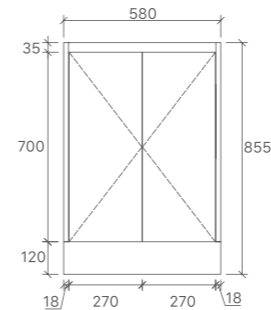

SYWH04-1200D
Size: 1180x455x520mm

SYWH04-1500S
Size: 1480x455x520mm

SYWH04-1500D
Size: 1480x455x520mm

Royce Collection

SY05-600
Size: 580x450x855mm

SY05-750L
Size: 730x450x855mm

SY05-900L
Size: 880x450x855mm

SK7-1500
Size: 1480x455x855mm

SK7-1800
Size: 1776x455x855mm

Willow Collection

SK7-600
Size: 580x455x855mm

SK7-750R
Size: 730x455x855mm

SK7-900R
Size: 880x455x855mm

SK7-1200D
Size: 1180x455x855mm

SK7-1200
Size: 1180x455x855mm

SK7-1500
Size: 1480x455x855mm

SK7-1800
Size: 1776x455x855mm

Yoko Collection

YOKO-600
Size: 580x455x540mm

YOKO-750
Size: 730x455x540mm

YOKO-900
Size: 880x455x540mm

YOKO-1200
Size: 1180x455x540mm

YOKO-1500
Size: 1480x455x540mm

YOKO-1500D
Size: 1480x455x540mm

Sierra Collection

SK32-600
Size: 580x355x855mm

SK32-750R
Size: 730x355x855mm

SK32-900R
Size: 880x355x855mm

Sierra Wall Hung Collection

WH32-600
Size: 590x355x520mm

WH32-750R
Size: 730x355x520mm