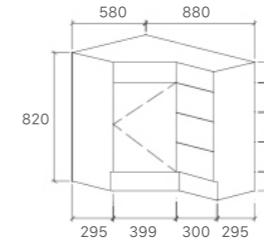

SYWH04-1200D
Size: 1180x455x520mm

SYWH04-1500S
Size: 1480x455x520mm

SYWH04-1500D
Size: 1480x455x520mm

Royce Collection

SY05-600
Size: 580x450x855mm

SY05-750L
Size: 730x450x855mm

SY05-900L
Size: 880x450x855mm

SK7-1500
Size: 1480x455x855mm

SK7-1800
Size: 1776x455x855mm

Yoko Collection

YOKO-600
Size: 580x455x540mm

YOKO-750
Size: 730x455x540mm

YOKO-900
Size: 880x455x540mm

YOKO-1200
Size: 1180x455x540mm

YOKO-1500
Size: 1480x455x540mm

YOKO-1500D
Size: 1480x455x540mm

Sierra Collection

SK32-600
Size: 580x355x855mm

SK32-750R
Size: 730x355x855mm

SK32-900R
Size: 880x355x855mm

Sierra Wall Hung Collection

WH32-600
Size: 590x355x520mm

WH32-750R
Size: 730x355x520mm

WH32-900R
Size: 680x355x520mm

Corner Collection

PC6060
Corner: 600x600mm
Floorstanding Vanity

PC6090
Coner: 600x900mm
Floorstanding Vanity

PC9060
Coner: 900x600mm
Floorstanding Vanity

PC9090
Corner: 900x900mm
Floorstanding Vanity