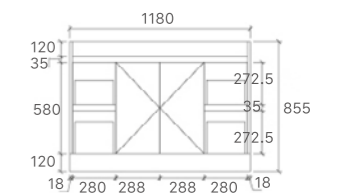

SK76-900R
Size: 880x450x855mm

SK76-1200
Size: 1180x450x855mm

SK76-1200D
Size: 1180x450x855mm

SK76-1500
Size: 1480x450x855mm

SK76-1800
Size: 1776x450x855mm

Luna Collection

SK76-600
Size: 580x450x855mm

SK76-750R
Size: 730x450x855mm

SK76-900R
Size: 880x450x855mm

SK76-1200
Size: 1180x450x855mm

SK76-1200D
Size: 1180x450x855mm

SK76-1500
Size: 1480x450x855mm

SK76-1800
Size: 1776x450x855mm

Tobi Collection

SY05-600
Size: 580x450x855mm

SY05-750L
Size: 730x450x855mm

SY05-900L
Size: 880x450x855mm

SY05-1200L
Size: 1180x450x855mm

SY05-1500
Size: 1480x450x855mm

Mina Collection

SYWH04-600
Size: 580x455x520mm

SYWH04-750
Size: 730x455x520mm

SYWH04-900
Size: 880x455x520mm

SYWH04-1200S
Size: 1180x455x520mm

SYWH04-1200D
Size: 1180x455x520mm

SYWH04-1500S
Size: 1480x455x520mm

SYWH04-1500D
Size: 1480x455x520mm

Royce Collection

SY05-600
Size: 580x450x855mm

SY05-750L
Size: 730x450x855mm

SY05-900L
Size: 880x450x855mm