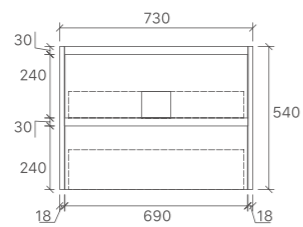

SYWH04-1200D
Size: 1180x455x520mm

SYWH04-1500S
Size: 1480x455x520mm

SYWH04-1500D
Size: 1480x455x520mm

Royce Collection

SY05-600
Size: 580x450x855mm

SY05-750L
Size: 730x450x855mm

SY05-900L
Size: 880x450x855mm

SK7-1500
Size: 1480x455x855mm

SK7-1800
Size: 1776x455x855mm

Willow Collection

SK7-600
Size: 580x455x855mm

SK7-750R
Size: 730x455x855mm

SK7-900R
Size: 880x455x855mm

SK7-1200D
Size: 1180x455x855mm

SK7-1200
Size: 1180x455x855mm

SK7-1500
Size: 1480x455x855mm

SK7-1800
Size: 1776x455x855mm

Yoko Collection

YOKO-600
Size: 580x455x540mm

YOKO-750
Size: 730x455x540mm

YOKO-900
Size: 880x455x540mm

YOKO-1200
Size: 1180x455x540mm

YOKO-1500
Size: 1480x455x540mm

YOKO-1500D
Size: 1480x455x540mm

Sierra Collection

SK32-600
Size: 580x355x855mm

SK32-750R
Size: 730x355x855mm

SK32-900R
Size: 880x355x855mm

Sierra Wall Hung Collection

WH32-600
Size: 590x355x520mm

WH32-750R
Size: 730x355x520mm