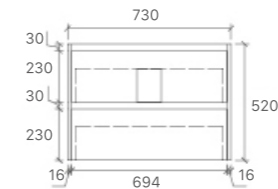

SK76-900R
Size: 880x450x855mm

SK76-1200
Size: 1180x450x855mm

SK76-1200D
Size: 1180x450x855mm

SK76-1500
Size: 1480x450x855mm

SK76-1800
Size: 1776x450x855mm

Tobi Collection

SY05-600
Size: 580x450x855mm

SY05-750L
Size: 730x450x855mm

SY05-900L
Size: 880x450x855mm

SY05-1200L
Size: 1180x450x855mm

SY05-1500
Size: 1480x450x855mm

Mina Collection

SYWH04-600
Size: 580x455x520mm

SYWH04-750
Size: 730x455x520mm

SYWH04-900
Size: 880x455x520mm

SYWH04-1200S
Size: 1180x455x520mm

SYWH04-1200D
Size: 1180x455x520mm

SYWH04-1500S
Size: 1480x455x520mm

SYWH04-1500D
Size: 1480x455x520mm

Royce Collection

SY05-600
Size: 580x450x855mm

SY05-750L
Size: 730x450x855mm

SY05-900L
Size: 880x450x855mm

SY05-1200L
Size: 1180x450x855mm

SY05-1500
Size: 1480x450x855mm

Sammy Collection

SK7-600
Size: 580x455x855mm

SK7-750R
Size: 730x455x855mm

SK7-900R
Size: 880x455x855mm

SK7-1200D
Size: 1180x455x855mm

SK7-1200
Size: 1180x455x855mm