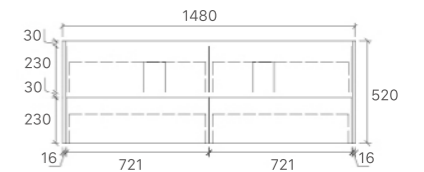

SK76-900R
Size: 880x450x855mm

SK76-1200
Size: 1180x450x855mm

SK76-1200D
Size: 1180x450x855mm

SK76-1500
Size: 1480x450x855mm

SK76-1800
Size: 1776x450x855mm

Tobi Collection

SY05-600
Size: 580x450x855mm

SY05-750L
Size: 730x450x855mm

SY05-900L
Size: 880x450x855mm

SY05-1200L
Size: 1180x450x855mm

SY05-1500
Size: 1480x450x855mm

Mina Collection

SYWH04-600
Size: 580x455x520mm

SYWH04-750
Size: 730x455x520mm

SYWH04-900
Size: 880x455x520mm

SYWH04-1200S
Size: 1180x455x520mm

SYWH04-1200D
Size: 1180x455x520mm

SYWH04-1500S
Size: 1480x455x520mm

SYWH04-1500D
Size: 1480x455x520mm

Royce Collection

SY05-600
Size: 580x450x855mm

SY05-750L
Size: 730x450x855mm

SY05-900L
Size: 880x450x855mm

SY05-1200L
Size: 1180x450x855mm

SY05-1500
Size: 1480x450x855mm

Sammy Collection

SK7-600
Size: 580x455x855mm

SK7-750R
Size: 730x455x855mm

SK7-900R
Size: 880x455x855mm

SK7-1200D
Size: 1180x455x855mm

SK7-1200
Size: 1180x455x855mm