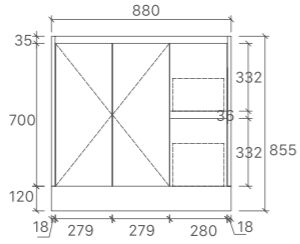

SYWH04-1200D
Size: 1180x455x520mm

SYWH04-1500S
Size: 1480x455x520mm

SYWH04-1500D
Size: 1480x455x520mm

Royce Collection

SY05-600
Size: 580x450x855mm

SY05-750L
Size: 730x450x855mm

SY05-900L
Size: 880x450x855mm

SY05-1200L
Size: 1180x450x855mm

SY05-1500
Size: 1480x450x855mm

Sammy Collection

SK7-600
Size: 580x455x855mm

SK7-750R
Size: 730x455x855mm

SK7-900R
Size: 880x455x855mm

SK7-1200D
Size: 1180x455x855mm

SK7-1200
Size: 1180x455x855mm

SK7-1500
Size: 1480x455x855mm

SK7-1800
Size: 1776x455x855mm

Willow Collection

SK7-600
Size: 580x455x855mm

SK7-750R
Size: 730x455x855mm

SK7-900R
Size: 880x455x855mm

SK7-1200D
Size: 1180x455x855mm

SK7-1200
Size: 1180x455x855mm

SK7-1500
Size: 1480x455x855mm

SK7-1800
Size: 1776x455x855mm

Yoko Collection

YOKO-600
Size: 580x455x540mm

YOKO-750
Size: 730x455x540mm

YOKO-900
Size: 880x455x540mm

YOKO-1200
Size: 1180x455x540mm

YOKO-1500
Size: 1480x455x540mm