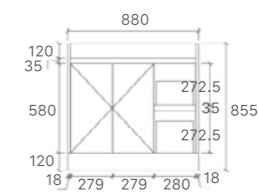

SK76-900R
Size: 880x450x855mm

SK76-1200
Size: 1180x450x855mm

SK76-1200D
Size: 1180x450x855mm

SK76-1500
Size: 1480x450x855mm

SK76-1800
Size: 1776x450x855mm

Luna Collection

SK76-600
Size: 580x450x855mm

SK76-750R
Size: 730x450x855mm

SK76-900R
Size: 880x450x855mm

SK76-1200
Size: 1180x450x855mm

SK76-1200D
Size: 1180x450x855mm

SK76-1500
Size: 1480x450x855mm

SK76-1800
Size: 1776x450x855mm

Tobi Collection

SY05-600
Size: 580x450x855mm

SY05-750L
Size: 730x450x855mm

SY05-900L
Size: 880x450x855mm

SY05-1200L
Size: 1180x450x855mm

SY05-1500
Size: 1480x450x855mm

Mina Collection

SYWH04-600
Size: 580x455x520mm

SYWH04-750
Size: 730x455x520mm

SYWH04-900
Size: 880x455x520mm

SYWH04-1200S
Size: 1180x455x520mm

SYWH04-1200D
Size: 1180x455x520mm

SYWH04-1500S
Size: 1480x455x520mm

SYWH04-1500D
Size: 1480x455x520mm

Royce Collection

SY05-600
Size: 580x450x855mm

SY05-750L
Size: 730x450x855mm

SY05-900L
Size: 880x450x855mm