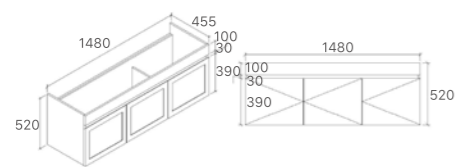

Elena Collection

WH86-600
Size: 580x455x540mm

WH86-750
Size: 730x455x540mm

WH86-900
Size: 880x455x540mm

WH86-1200
Size: 1180x455x540mm

WH86-1500
Size: 1480x455x540mm

WH86-1500D
Size: 1480x455x540mm

Paris Collection

WH96-900
Size: 880x455x520mm

WH96-1200
Size: 1180x455x520mm

WH96-1500
Size: 1480x455x520mm

WH96-1500D
Size: 1480x455x520mm

WH96-1800
Size: 1776x455x520mm

Quinn Collection

SK76-600
Size: 580x450x855mm

SK76-750R
Size: 730x450x855mm

SY05-900L
Size: 880x450x855mm

SY05-1200L
Size: 1180x450x855mm

SY05-1500
Size: 1480x450x855mm

Mina Collection

SYWH04-600
Size: 580x455x520mm

SYWH04-750
Size: 730x455x520mm

SYWH04-900
Size: 880x455x520mm

SYWH04-1200S
Size: 1180x455x520mm

SYWH04-1200D
Size: 1180x455x520mm

SYWH04-1500S
Size: 1480x455x520mm

SYWH04-1500D
Size: 1480x455x520mm

Royce Collection

SY05-600
Size: 580x450x855mm

SY05-750L
Size: 730x450x855mm

SY05-900L
Size: 880x450x855mm