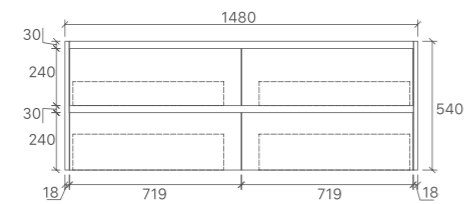

SYWH04-1200D
Size: 1180x455x520mm

SYWH04-1500S
Size: 1480x455x520mm

SYWH04-1500D
Size: 1480x455x520mm

Royce Collection

SY05-600
Size: 580x450x855mm

SY05-750L
Size: 730x450x855mm

SY05-900L
Size: 880x450x855mm

SK7-1500
Size: 1480x455x855mm

SK7-1800
Size: 1776x455x855mm

Willow Collection

SK7-600
Size: 580x455x855mm

SK7-750R
Size: 730x455x855mm

SK7-900R
Size: 880x455x855mm

SK7-1200D
Size: 1180x455x855mm

SK7-1200
Size: 1180x455x855mm

SK7-1500
Size: 1480x455x855mm

SK7-1800
Size: 1776x455x855mm

Yoko Collection

YOKO-600
Size: 580x455x540mm

YOKO-750
Size: 730x455x540mm

YOKO-900
Size: 880x455x540mm

YOKO-1200
Size: 1180x455x540mm

YOKO-1500
Size: 1480x455x540mm

YOKO-1500D
Size: 1480x455x540mm

Sierra Collection

SK32-600
Size: 580x355x855mm

SK32-750R
Size: 730x355x855mm

SK32-900R
Size: 880x355x855mm

Sierra Wall Hung Collection

WH32-600
Size: 590x355x520mm

WH32-750R
Size: 730x355x520mm