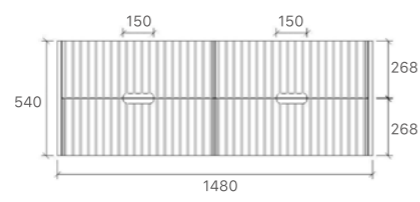

Elena Collection

WH86-600
Size: 580x455x540mm

WH86-750
Size: 730x455x540mm

WH86-900
Size: 880x455x540mm

WH86-1200
Size: 1180x455x540mm

WH86-1500
Size: 1480x455x540mm

WH86-1500D
Size: 1480x455x540mm

Paris Collection

WH96-900
Size: 880x455x520mm

WH96-1200
Size: 1180x455x520mm

WH96-1500
Size: 1480x455x520mm

WH96-1500D
Size: 1480x455x520mm

WH96-1800
Size: 1776x455x520mm

Quinn Collection

SK76-600
Size: 580x450x855mm

SK76-750R
Size: 730x450x855mm

SK76-900R
Size: 880x450x855mm

SK76-1200
Size: 1180x450x855mm

SK76-1200D
Size: 1180x450x855mm

SK76-1500
Size: 1480x450x855mm

SK76-1800
Size: 1776x450x855mm

Luna Collection

SK76-600
Size: 580x450x855mm

SK76-750R
Size: 730x450x855mm

SYWH04-1200D
Size: 1180x455x520mm

SYWH04-1500S
Size: 1480x455x520mm

SYWH04-1500D
Size: 1480x455x520mm

Royce Collection

SY05-600
Size: 580x450x855mm

SY05-750L
Size: 730x450x855mm

SY05-900L
Size: 880x450x855mm