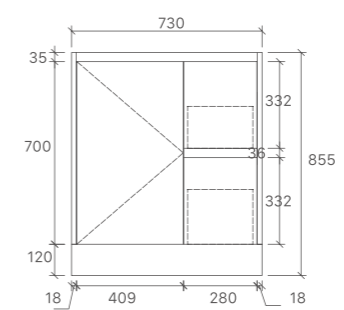

SYWH04-1200D
Size: 1180x455x520mm

SYWH04-1500S
Size: 1480x455x520mm

SYWH04-1500D
Size: 1480x455x520mm

Royce Collection

SY05-600
Size: 580x450x855mm

SY05-750L
Size: 730x450x855mm

SY05-900L
Size: 880x450x855mm

SK7-1500
Size: 1480x455x855mm

SK7-1800
Size: 1776x455x855mm

Willow Collection

SK7-600
Size: 580x455x855mm

SK7-750R
Size: 730x455x855mm

SK7-900R
Size: 880x455x855mm

SK7-1200D
Size: 1180x455x855mm

SK7-1200
Size: 1180x455x855mm

SK7-1500
Size: 1480x455x855mm

SK7-1800
Size: 1776x455x855mm

Yoko Collection

YOKO-600
Size: 580x455x540mm

YOKO-750
Size: 730x455x540mm

YOKO-900
Size: 880x455x540mm

YOKO-1200
Size: 1180x455x540mm

YOKO-1500
Size: 1480x455x540mm

YOKO-1500D
Size: 1480x455x540mm

Sierra Collection

SK32-600
Size: 580x355x855mm

SK32-750R
Size: 730x355x855mm

SK32-900R
Size: 880x355x855mm

Sierra Wall Hung Collection

WH32-600
Size: 590x355x520mm

WH32-750R
Size: 730x355x520mm