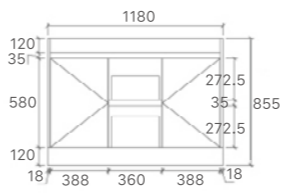

SK76-900R
Size: 880x450x855mm

SK76-1200
Size: 1180x450x855mm

SK76-1200D
Size: 1180x450x855mm

SK76-1500
Size: 1480x450x855mm

SK76-1800
Size: 1776x450x855mm

Luna Collection

SK76-600
Size: 580x450x855mm

SK76-750R
Size: 730x450x855mm

SK76-900R
Size: 880x450x855mm

SK76-1200
Size: 1180x450x855mm

SK76-1200D
Size: 1180x450x855mm

SK76-1500
Size: 1480x450x855mm

SK76-1800
Size: 1776x450x855mm

Tobi Collection

SY05-600
Size: 580x450x855mm

SY05-750L
Size: 730x450x855mm

SY05-900L
Size: 880x450x855mm

SY05-1200L
Size: 1180x450x855mm

SY05-1500
Size: 1480x450x855mm

Mina Collection

SYWH04-600
Size: 580x455x520mm

SYWH04-750
Size: 730x455x520mm

SYWH04-900
Size: 880x455x520mm

SYWH04-1200S
Size: 1180x455x520mm

SYWH04-1200D
Size: 1180x455x520mm

SYWH04-1500S
Size: 1480x455x520mm

SYWH04-1500D
Size: 1480x455x520mm

Royce Collection

SY05-600
Size: 580x450x855mm

SY05-750L
Size: 730x450x855mm

SY05-900L
Size: 880x450x855mm