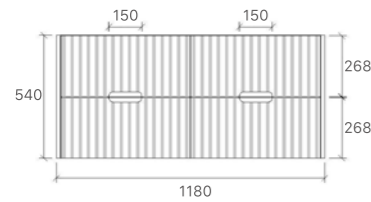

Elena Collection

WH86-600
Size: 580x455x540mm

WH86-750
Size: 730x455x540mm

WH86-900
Size: 880x455x540mm

WH86-1200
Size: 1180x455x540mm

WH86-1500
Size: 1480x455x540mm

WH86-1500D
Size: 1480x455x540mm

Paris Collection

WH96-900
Size: 880x455x520mm

WH96-1200
Size: 1180x455x520mm

WH96-1500
Size: 1480x455x520mm

WH96-1500D
Size: 1480x455x520mm

WH96-1800
Size: 1776x455x520mm

Quinn Collection

SK76-600
Size: 580x450x855mm

SK76-750R
Size: 730x450x855mm

SK76-900R
Size: 880x450x855mm

SK76-1200
Size: 1180x450x855mm

SK76-1200D
Size: 1180x450x855mm

SK76-1500
Size: 1480x450x855mm

SK76-1800
Size: 1776x450x855mm

Luna Collection

SK76-600
Size: 580x450x855mm

SK76-750R
Size: 730x450x855mm

SYWH04-1200D
Size: 1180x455x520mm

SYWH04-1500S
Size: 1480x455x520mm

SYWH04-1500D
Size: 1480x455x520mm

Royce Collection

SY05-600
Size: 580x450x855mm

SY05-750L
Size: 730x450x855mm

SY05-900L
Size: 880x450x855mm