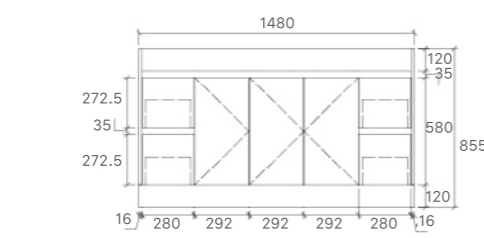

SY05-900L
Size: 880x450x855mm

SY05-1200L
Size: 1180x450x855mm

SY05-1500
Size: 1480x450x855mm

Mina Collection

SYWH04-600
Size: 580x455x520mm

SYWH04-750
Size: 730x455x520mm

SYWH04-900
Size: 880x455x520mm

SYWH04-1200S
Size: 1180x455x520mm

SYWH04-1200D
Size: 1180x455x520mm

SYWH04-1500S
Size: 1480x455x520mm

SYWH04-1500D
Size: 1480x455x520mm

Royce Collection

SY05-600
Size: 580x450x855mm

SY05-750L
Size: 730x450x855mm

SY05-900L
Size: 880x450x855mm

SY05-1200L
Size: 1180x450x855mm

SY05-1500
Size: 1480x450x855mm

Sammy Collection

SK7-600
Size: 580x455x855mm

SK7-750R
Size: 730x455x855mm

SK7-900R
Size: 880x455x855mm

SK7-1200D
Size: 1180x455x855mm

SK7-1200
Size: 1180x455x855mm

SK7-1500
Size: 1480x455x855mm

SK7-1800
Size: 1776x455x855mm

Willow Collection

SK7-600
Size: 580x455x855mm

SK7-750R
Size: 730x455x855mm

SK7-900R
Size: 880x455x855mm

SK7-1200D
Size: 1180x455x855mm

SK7-1200
Size: 1180x455x855mm