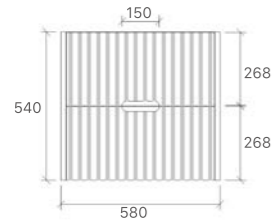

Elena Collection

WH86-600
Size: 580x455x540mm

WH86-750
Size: 730x455x540mm

WH86-900
Size: 880x455x540mm

WH86-1200
Size: 1180x455x540mm

WH86-1500
Size: 1480x455x540mm

WH86-1500D
Size: 1480x455x540mm

Paris Collection

WH96-900
Size: 880x455x520mm

WH96-1200
Size: 1180x455x520mm

WH96-1500
Size: 1480x455x520mm

WH96-1500D
Size: 1480x455x520mm

WH96-1800
Size: 1776x455x520mm

Quinn Collection

SK76-600
Size: 580x450x855mm

SK76-750R
Size: 730x450x855mm

SK76-900R
Size: 880x450x855mm

SK76-1200
Size: 1180x450x855mm

SK76-1200D
Size: 1180x450x855mm

SK76-1500
Size: 1480x450x855mm

SK76-1800
Size: 1776x450x855mm

Luna Collection

SK76-600
Size: 580x450x855mm

SK76-750R
Size: 730x450x855mm

SYWH04-1200D
Size: 1180x455x520mm

SYWH04-1500S
Size: 1480x455x520mm

SYWH04-1500D
Size: 1480x455x520mm

Royce Collection

SY05-600
Size: 580x450x855mm

SY05-750L
Size: 730x450x855mm

SY05-900L
Size: 880x450x855mm