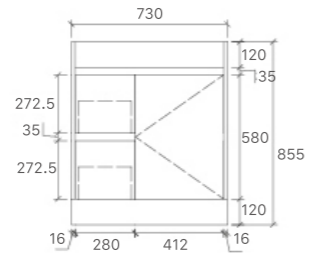

SK76-900R
Size: 880x450x855mm

SK76-1200
Size: 1180x450x855mm

SK76-1200D
Size: 1180x450x855mm

SK76-1500
Size: 1480x450x855mm

SK76-1800
Size: 1776x450x855mm

Luna Collection

SK76-600
Size: 580x450x855mm

SK76-750R
Size: 730x450x855mm

SK76-900R
Size: 880x450x855mm

SK76-1200
Size: 1180x450x855mm

SK76-1200D
Size: 1180x450x855mm

SK76-1500
Size: 1480x450x855mm

SK76-1800
Size: 1776x450x855mm

Tobi Collection

SY05-600
Size: 580x450x855mm

SY05-750L
Size: 730x450x855mm

SY05-900L
Size: 880x450x855mm

SY05-1200L
Size: 1180x450x855mm

SY05-1500
Size: 1480x450x855mm

Mina Collection

SYWH04-600
Size: 580x455x520mm

SYWH04-750
Size: 730x455x520mm

SYWH04-900
Size: 880x455x520mm

SYWH04-1200S
Size: 1180x455x520mm

SYWH04-1200D
Size: 1180x455x520mm

SYWH04-1500S
Size: 1480x455x520mm

SYWH04-1500D
Size: 1480x455x520mm

Royce Collection

SY05-600
Size: 580x450x855mm

SY05-750L
Size: 730x450x855mm

SY05-900L
Size: 880x450x855mm