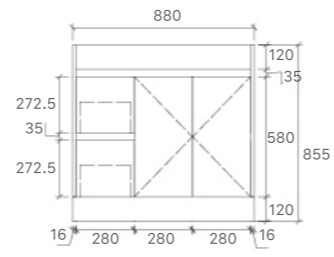

SK76-900R
Size: 880x450x855mm

SK76-1200
Size: 1180x450x855mm

SK76-1200D
Size: 1180x450x855mm

SK76-1500
Size: 1480x450x855mm

SK76-1800
Size: 1776x450x855mm

Luna Collection

SK76-600
Size: 580x450x855mm

SK76-750R
Size: 730x450x855mm

SK76-900R
Size: 880x450x855mm

SK76-1200
Size: 1180x450x855mm

SK76-1200D
Size: 1180x450x855mm

SK76-1500
Size: 1480x450x855mm

SK76-1800
Size: 1776x450x855mm

Tobi Collection

SY05-600
Size: 580x450x855mm

SY05-750L
Size: 730x450x855mm

SY05-900L
Size: 880x450x855mm

SY05-1200L
Size: 1180x450x855mm

SY05-1500
Size: 1480x450x855mm

Mina Collection

SYWH04-600
Size: 580x455x520mm

SYWH04-750
Size: 730x455x520mm

SYWH04-900
Size: 880x455x520mm

SYWH04-1200S
Size: 1180x455x520mm

SYWH04-1200D
Size: 1180x455x520mm

SYWH04-1500S
Size: 1480x455x520mm

SYWH04-1500D
Size: 1480x455x520mm

Royce Collection

SY05-600
Size: 580x450x855mm

SY05-750L
Size: 730x450x855mm

SY05-900L
Size: 880x450x855mm