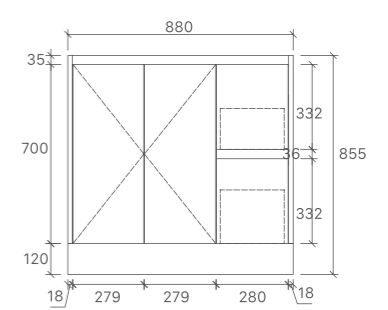

SYWH04-1200D
Size: 1180x455x520mm

SYWH04-1500S
Size: 1480x455x520mm

SYWH04-1500D
Size: 1480x455x520mm

Royce Collection

SY05-600
Size: 580x450x855mm

SY05-750L
Size: 730x450x855mm

SY05-900L
Size: 880x450x855mm

SK7-1500
Size: 1480x455x855mm

SK7-1800
Size: 1776x455x855mm

Yoko Collection

YOKO-600
Size: 580x455x540mm

YOKO-750
Size: 730x455x540mm

YOKO-900
Size: 880x455x540mm

YOKO-1200
Size: 1180x455x540mm

YOKO-1500
Size: 1480x455x540mm

YOKO-1500D
Size: 1480x455x540mm

Sierra Collection

SK32-600
Size: 580x355x855mm

SK32-750R
Size: 730x355x855mm

SK32-900R
Size: 880x355x855mm

Sierra Wall Hung Collection

WH32-600
Size: 590x355x520mm

WH32-750R
Size: 730x355x520mm

WH32-900R
Size: 680x355x520mm

Corner Collection

PC6060
Corner: 600x600mm
Floorstanding Vanity

PC6090
Coner: 600x900mm
Floorstanding Vanity

PC9060
Coner: 900x600mm
Floorstanding Vanity

PC9090
Corner: 900x900mm
Floorstanding Vanity