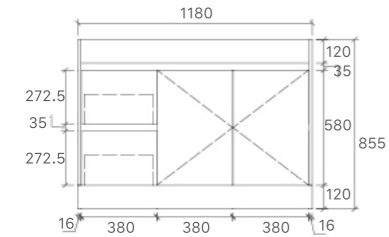

SK76-900R
Size: 880x450x855mm

SK76-1200
Size: 1180x450x855mm

SK76-1200D
Size: 1180x450x855mm

SK76-1500
Size: 1480x450x855mm

SK76-1800
Size: 1776x450x855mm

Luna Collection

SK76-600
Size: 580x450x855mm

SK76-750R
Size: 730x450x855mm

SK76-900R
Size: 880x450x855mm

SK76-1200
Size: 1180x450x855mm

SK76-1200D
Size: 1180x450x855mm

SK76-1500
Size: 1480x450x855mm

SK76-1800
Size: 1776x450x855mm

Tobi Collection

SY05-600
Size: 580x450x855mm

SY05-750L
Size: 730x450x855mm

SY05-900L
Size: 880x450x855mm

SY05-1200L
Size: 1180x450x855mm

SY05-1500
Size: 1480x450x855mm

Mina Collection

SYWH04-600
Size: 580x455x520mm

SYWH04-750
Size: 730x455x520mm

SYWH04-900
Size: 880x455x520mm

SYWH04-1200S
Size: 1180x455x520mm

SYWH04-1200D
Size: 1180x455x520mm

SYWH04-1500S
Size: 1480x455x520mm

SYWH04-1500D
Size: 1480x455x520mm

Royce Collection

SY05-600
Size: 580x450x855mm

SY05-750L
Size: 730x450x855mm

SY05-900L
Size: 880x450x855mm