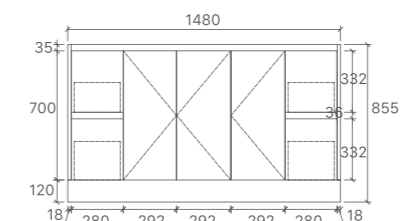

SY05-900L
Size: 880x450x855mm

SY05-1200L
Size: 1180x450x855mm

SY05-1500
Size: 1480x450x855mm

Mina Collection

SYWH04-600
Size: 580x455x520mm

SYWH04-750
Size: 730x455x520mm

SYWH04-900
Size: 880x455x520mm

SYWH04-1200S
Size: 1180x455x520mm

SYWH04-1200D
Size: 1180x455x520mm

SYWH04-1500S
Size: 1480x455x520mm

SYWH04-1500D
Size: 1480x455x520mm

Royce Collection

SY05-600
Size: 580x450x855mm

SY05-750L
Size: 730x450x855mm

SY05-900L
Size: 880x450x855mm

SY05-1200L
Size: 1180x450x855mm

SY05-1500
Size: 1480x450x855mm

Sammy Collection

SK7-600
Size: 580x455x855mm

SK7-750R
Size: 730x455x855mm

SK7-900R
Size: 880x455x855mm

SK7-1200D
Size: 1180x455x855mm

SK7-1200
Size: 1180x455x855mm

SK7-1500
Size: 1480x455x855mm

SK7-1800
Size: 1776x455x855mm

Willow Collection

SK7-600
Size: 580x455x855mm

SK7-750R
Size: 730x455x855mm

SK7-900R
Size: 880x455x855mm

SK7-1200D
Size: 1180x455x855mm

SK7-1200
Size: 1180x455x855mm