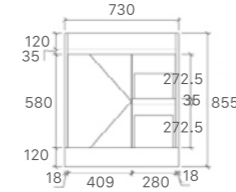

WH96-900
Size: 880x455x520mm

WH96-1200
Size: 1180x455x520mm

WH96-1500
Size: 1480x455x520mm

WH96-1500D
Size: 1480x455x520mm

WH96-1800
Size: 1776x455x520mm

Quinn Collection

SK76-600
Size: 580x450x855mm

SK76-750R
Size: 730x450x855mm

SK76-900R
Size: 880x450x855mm

SK76-1200
Size: 1180x450x855mm

SK76-1200D
Size: 1180x450x855mm

SK76-1500
Size: 1480x450x855mm

SK76-1800
Size: 1776x450x855mm

Luna Collection

SK76-600
Size: 580x450x855mm

SK76-750R
Size: 730x450x855mm

SY05-900L
Size: 880x450x855mm

SY05-1200L
Size: 1180x450x855mm

SY05-1500
Size: 1480x450x855mm

Mina Collection

SYWH04-600
Size: 580x455x520mm

SYWH04-750
Size: 730x455x520mm

SYWH04-900
Size: 880x455x520mm

SYWH04-1200S
Size: 1180x455x520mm

SYWH04-1200D
Size: 1180x455x520mm

SYWH04-1500S
Size: 1480x455x520mm

SYWH04-1500D
Size: 1480x455x520mm

Royce Collection

SY05-600
Size: 580x450x855mm

SY05-750L
Size: 730x450x855mm

SY05-900L
Size: 880x450x855mm