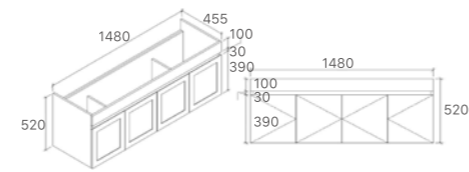

Elena Collection

WH86-600
Size: 580x455x540mm

WH86-750
Size: 730x455x540mm

WH86-900
Size: 880x455x540mm

WH86-1200
Size: 1180x455x540mm

WH86-1500
Size: 1480x455x540mm

WH86-1500D
Size: 1480x455x540mm

Paris Collection

WH96-900
Size: 880x455x520mm

WH96-1200
Size: 1180x455x520mm

WH96-1500
Size: 1480x455x520mm

WH96-1500D
Size: 1480x455x520mm

WH96-1800
Size: 1776x455x520mm

Quinn Collection

SK76-600
Size: 580x450x855mm

SK76-750R
Size: 730x450x855mm

SK76-900R
Size: 880x450x855mm

SK76-1200
Size: 1180x450x855mm

SK76-1200D
Size: 1180x450x855mm

SK76-1500
Size: 1480x450x855mm

SK76-1800
Size: 1776x450x855mm

Luna Collection

SK76-600
Size: 580x450x855mm

SK76-750R
Size: 730x450x855mm

SYWH04-1200D
Size: 1180x455x520mm

SYWH04-1500S
Size: 1480x455x520mm

SYWH04-1500D
Size: 1480x455x520mm

Royce Collection

SY05-600
Size: 580x450x855mm

SY05-750L
Size: 730x450x855mm

SY05-900L
Size: 880x450x855mm