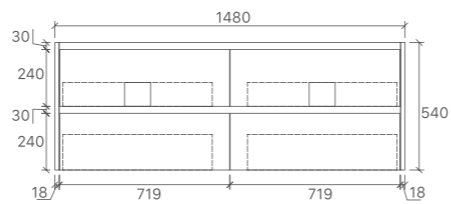

SYWH04-1200D
Size: 1180x455x520mm

SYWH04-1500S
Size: 1480x455x520mm

SYWH04-1500D
Size: 1480x455x520mm

Royce Collection

SY05-600
Size: 580x450x855mm

SY05-750L
Size: 730x450x855mm

SY05-900L
Size: 880x450x855mm

SK7-1500
Size: 1480x455x855mm

SK7-1800
Size: 1776x455x855mm

Willow Collection

SK7-600
Size: 580x455x855mm

SK7-750R
Size: 730x455x855mm

SK7-900R
Size: 880x455x855mm

SK7-1200D
Size: 1180x455x855mm

SK7-1200
Size: 1180x455x855mm

SK7-1500
Size: 1480x455x855mm

SK7-1800
Size: 1776x455x855mm

Yoko Collection

YOKO-600
Size: 580x455x540mm

YOKO-750
Size: 730x455x540mm

YOKO-900
Size: 880x455x540mm

YOKO-1200
Size: 1180x455x540mm

YOKO-1500
Size: 1480x455x540mm

YOKO-1500D
Size: 1480x455x540mm

Sierra Collection

SK32-600
Size: 580x355x855mm

SK32-750R
Size: 730x355x855mm

SK32-900R
Size: 880x355x855mm

Sierra Wall Hung Collection

WH32-600
Size: 590x355x520mm

WH32-750R
Size: 730x355x520mm