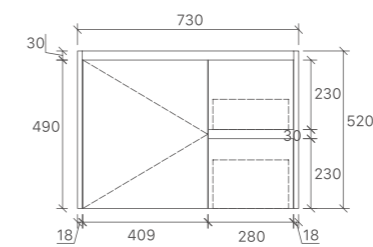

SYWH04-1200D
Size: 1180x455x520mm

SYWH04-1500S
Size: 1480x455x520mm

SYWH04-1500D
Size: 1480x455x520mm

Royce Collection

SY05-600
Size: 580x450x855mm

SY05-750L
Size: 730x450x855mm

SY05-900L
Size: 880x450x855mm

SK7-1500
Size: 1480x455x855mm

SK7-1800
Size: 1776x455x855mm

Yoko Collection

YOKO-600
Size: 580x455x540mm

YOKO-750
Size: 730x455x540mm

YOKO-900
Size: 880x455x540mm

YOKO-1200
Size: 1180x455x540mm

YOKO-1500
Size: 1480x455x540mm

YOKO-1500D
Size: 1480x455x540mm

Sierra Collection

SK32-600
Size: 580x355x855mm

SK32-750R
Size: 730x355x855mm

SK32-900R
Size: 880x355x855mm

Sierra Wall Hung Collection

WH32-600
Size: 590x355x520mm

WH32-750R
Size: 730x355x520mm

WH32-900R
Size: 680x355x520mm

Corner Collection

PC6060
Corner: 600x600mm
Floorstanding Vanity

PC6090
Coner: 600x900mm
Floorstanding Vanity

PC9060
Coner: 900x600mm
Floorstanding Vanity

PC9090
Corner: 900x900mm
Floorstanding Vanity