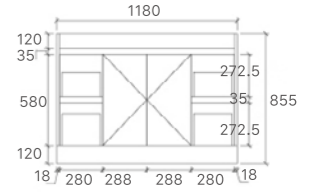

WH96-900
Size: 880x455x520mm

WH96-1200
Size: 1180x455x520mm

WH96-1500
Size: 1480x455x520mm

WH96-1500D
Size: 1480x455x520mm

WH96-1800
Size: 1776x455x520mm

Quinn Collection

SK76-600
Size: 580x450x855mm

SK76-750R
Size: 730x450x855mm

SK76-900R
Size: 880x450x855mm

SK76-1200
Size: 1180x450x855mm

SK76-1200D
Size: 1180x450x855mm

SK76-1500
Size: 1480x450x855mm

SK76-1800
Size: 1776x450x855mm

Luna Collection

SK76-600
Size: 580x450x855mm

SK76-750R
Size: 730x450x855mm

SY05-900L
Size: 880x450x855mm

SY05-1200L
Size: 1180x450x855mm

SY05-1500
Size: 1480x450x855mm

Mina Collection

SYWH04-600
Size: 580x455x520mm

SYWH04-750
Size: 730x455x520mm

SYWH04-900
Size: 880x455x520mm

SYWH04-1200S
Size: 1180x455x520mm

SYWH04-1200D
Size: 1180x455x520mm

SYWH04-1500S
Size: 1480x455x520mm

SYWH04-1500D
Size: 1480x455x520mm

Royce Collection

SY05-600
Size: 580x450x855mm

SY05-750L
Size: 730x450x855mm

SY05-900L
Size: 880x450x855mm