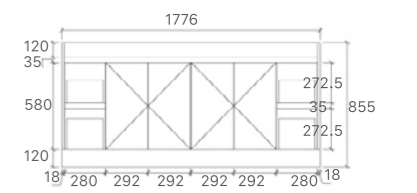

SK76-900R
Size: 880x450x855mm

SK76-1200
Size: 1180x450x855mm

SK76-1200D
Size: 1180x450x855mm

SK76-1500
Size: 1480x450x855mm

SK76-1800
Size: 1776x450x855mm

Luna Collection

SK76-600
Size: 580x450x855mm

SK76-750R
Size: 730x450x855mm

SK76-900R
Size: 880x450x855mm

SK76-1200
Size: 1180x450x855mm

SK76-1200D
Size: 1180x450x855mm

SK76-1500
Size: 1480x450x855mm

SK76-1800
Size: 1776x450x855mm

Tobi Collection

SY05-600
Size: 580x450x855mm

SY05-750L
Size: 730x450x855mm

SY05-900L
Size: 880x450x855mm

SY05-1200L
Size: 1180x450x855mm

SY05-1500
Size: 1480x450x855mm

Mina Collection

SYWH04-600
Size: 580x455x520mm

SYWH04-750
Size: 730x455x520mm

SYWH04-900
Size: 880x455x520mm

SYWH04-1200S
Size: 1180x455x520mm

SYWH04-1200D
Size: 1180x455x520mm

SYWH04-1500S
Size: 1480x455x520mm

SYWH04-1500D
Size: 1480x455x520mm

Royce Collection

SY05-600
Size: 580x450x855mm

SY05-750L
Size: 730x450x855mm

SY05-900L
Size: 880x450x855mm