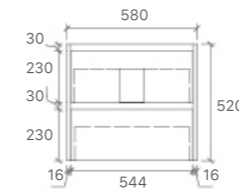

SK76-900R
Size: 880x450x855mm

SK76-1200
Size: 1180x450x855mm

SK76-1200D
Size: 1180x450x855mm

SK76-1500
Size: 1480x450x855mm

SK76-1800
Size: 1776x450x855mm

Tobi Collection

SY05-600
Size: 580x450x855mm

SY05-750L
Size: 730x450x855mm

SY05-900L
Size: 880x450x855mm

SY05-1200L
Size: 1180x450x855mm

SY05-1500
Size: 1480x450x855mm

Mina Collection

SYWH04-600
Size: 580x455x520mm

SYWH04-750
Size: 730x455x520mm

SYWH04-900
Size: 880x455x520mm

SYWH04-1200S
Size: 1180x455x520mm

SYWH04-1200D
Size: 1180x455x520mm

SYWH04-1500S
Size: 1480x455x520mm

SYWH04-1500D
Size: 1480x455x520mm

Royce Collection

SY05-600
Size: 580x450x855mm

SY05-750L
Size: 730x450x855mm

SY05-900L
Size: 880x450x855mm

SY05-1200L
Size: 1180x450x855mm

SY05-1500
Size: 1480x450x855mm

Sammy Collection

SK7-600
Size: 580x455x855mm

SK7-750R
Size: 730x455x855mm

SK7-900R
Size: 880x455x855mm

SK7-1200D
Size: 1180x455x855mm

SK7-1200
Size: 1180x455x855mm