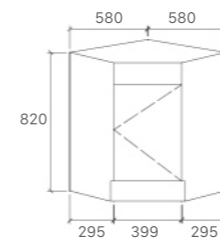

SYWH04-1200D
Size: 1180x455x520mm

SYWH04-1500S
Size: 1480x455x520mm

SYWH04-1500D
Size: 1480x455x520mm

Royce Collection

SY05-600
Size: 580x450x855mm

SY05-750L
Size: 730x450x855mm

SY05-900L
Size: 880x450x855mm

SK7-1500
Size: 1480x455x855mm

SK7-1800
Size: 1776x455x855mm

Yoko Collection

YOKO-600
Size: 580x455x540mm

YOKO-750
Size: 730x455x540mm

YOKO-900
Size: 880x455x540mm

YOKO-1200
Size: 1180x455x540mm

YOKO-1500
Size: 1480x455x540mm

YOKO-1500D
Size: 1480x455x540mm

Sierra Collection

SK32-600
Size: 580x355x855mm

SK32-750R
Size: 730x355x855mm

SK32-900R
Size: 880x355x855mm

Sierra Wall Hung Collection

WH32-600
Size: 590x355x520mm

WH32-750R
Size: 730x355x520mm

WH32-900R
Size: 680x355x520mm

Corner Collection

PC6060
Corner: 600x600mm
Floorstanding Vanity

PC6090
Coner: 600x900mm
Floorstanding Vanity

PC9060
Coner: 900x600mm
Floorstanding Vanity

PC9090
Corner: 900x900mm
Floorstanding Vanity