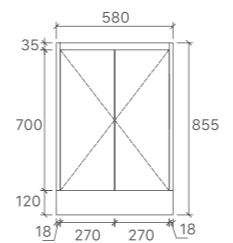

SK76-900R
Size: 880x450x855mm

SK76-1200
Size: 1180x450x855mm

SK76-1200D
Size: 1180x450x855mm

SK76-1500
Size: 1480x450x855mm

SK76-1800
Size: 1776x450x855mm

Tobi Collection

SY05-600
Size: 580x450x855mm

SY05-750L
Size: 730x450x855mm

SY05-900L
Size: 880x450x855mm

SY05-1200L
Size: 1180x450x855mm

SY05-1500
Size: 1480x450x855mm

Mina Collection

SYWH04-600
Size: 580x455x520mm

SYWH04-750
Size: 730x455x520mm

SYWH04-900
Size: 880x455x520mm

SYWH04-1200S
Size: 1180x455x520mm

SYWH04-1200D
Size: 1180x455x520mm

SYWH04-1500S
Size: 1480x455x520mm

SYWH04-1500D
Size: 1480x455x520mm

Royce Collection

SY05-600
Size: 580x450x855mm

SY05-750L
Size: 730x450x855mm

SY05-900L
Size: 880x450x855mm

SY05-1200L
Size: 1180x450x855mm

SY05-1500
Size: 1480x450x855mm

Sammy Collection

SK7-600
Size: 580x455x855mm

SK7-750R
Size: 730x455x855mm

SK7-900R
Size: 880x455x855mm

SK7-1200D
Size: 1180x455x855mm

SK7-1200
Size: 1180x455x855mm