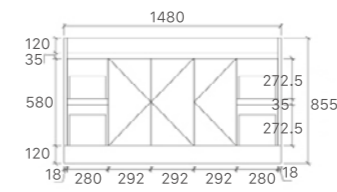

WH96-900
Size: 880x455x520mm

WH96-1200
Size: 1180x455x520mm

WH96-1500
Size: 1480x455x520mm

WH96-1500D
Size: 1480x455x520mm

WH96-1800
Size: 1776x455x520mm

Quinn Collection

SK76-600
Size: 580x450x855mm

SK76-750R
Size: 730x450x855mm

SK76-900R
Size: 880x450x855mm

SK76-1200
Size: 1180x450x855mm

SK76-1200D
Size: 1180x450x855mm

SK76-1500
Size: 1480x450x855mm

SK76-1800
Size: 1776x450x855mm

Luna Collection

SK76-600
Size: 580x450x855mm

SK76-750R
Size: 730x450x855mm

SY05-900L
Size: 880x450x855mm

SY05-1200L
Size: 1180x450x855mm

SY05-1500
Size: 1480x450x855mm

Mina Collection

SYWH04-600
Size: 580x455x520mm

SYWH04-750
Size: 730x455x520mm

SYWH04-900
Size: 880x455x520mm

SYWH04-1200S
Size: 1180x455x520mm

SYWH04-1200D
Size: 1180x455x520mm

SYWH04-1500S
Size: 1480x455x520mm

SYWH04-1500D
Size: 1480x455x520mm

Royce Collection

SY05-600
Size: 580x450x855mm

SY05-750L
Size: 730x450x855mm

SY05-900L
Size: 880x450x855mm