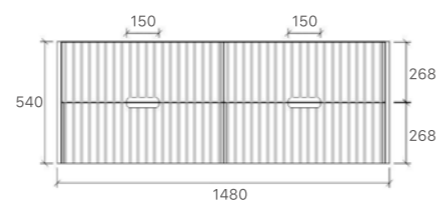

Elena Collection

WH86-600
Size: 580x455x540mm

WH86-750
Size: 730x455x540mm

WH86-900
Size: 880x455x540mm

WH86-1200
Size: 1180x455x540mm

WH86-1500
Size: 1480x455x540mm

WH86-1500D
Size: 1480x455x540mm

Paris Collection

WH96-900
Size: 880x455x520mm

WH96-1200
Size: 1180x455x520mm

WH96-1500
Size: 1480x455x520mm

WH96-1500D
Size: 1480x455x520mm

WH96-1800
Size: 1776x455x520mm

Quinn Collection

SK76-600
Size: 580x450x855mm

SK76-750R
Size: 730x450x855mm

SK76-900R
Size: 880x450x855mm

SK76-1200
Size: 1180x450x855mm

SK76-1200D
Size: 1180x450x855mm

SK76-1500
Size: 1480x450x855mm

SK76-1800
Size: 1776x450x855mm

Luna Collection

SK76-600
Size: 580x450x855mm

SK76-750R
Size: 730x450x855mm

SYWH04-1200D
Size: 1180x455x520mm

SYWH04-1500S
Size: 1480x455x520mm

SYWH04-1500D
Size: 1480x455x520mm

Royce Collection

SY05-600
Size: 580x450x855mm

SY05-750L
Size: 730x450x855mm

SY05-900L
Size: 880x450x855mm