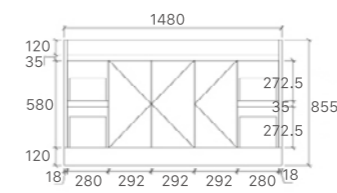

SK76-900R
Size: 880x450x855mm

SK76-1200
Size: 1180x450x855mm

SK76-1200D
Size: 1180x450x855mm

SK76-1500
Size: 1480x450x855mm

SK76-1800
Size: 1776x450x855mm

Luna Collection

SK76-600
Size: 580x450x855mm

SK76-750R
Size: 730x450x855mm

SK76-900R
Size: 880x450x855mm

SK76-1200
Size: 1180x450x855mm

SK76-1200D
Size: 1180x450x855mm

SK76-1500
Size: 1480x450x855mm

SK76-1800
Size: 1776x450x855mm

Tobi Collection

SY05-600
Size: 580x450x855mm

SY05-750L
Size: 730x450x855mm

SY05-900L
Size: 880x450x855mm

SY05-1200L
Size: 1180x450x855mm

SY05-1500
Size: 1480x450x855mm

Mina Collection

SYWH04-600
Size: 580x455x520mm

SYWH04-750
Size: 730x455x520mm

SYWH04-900
Size: 880x455x520mm

SYWH04-1200S
Size: 1180x455x520mm

SYWH04-1200D
Size: 1180x455x520mm

SYWH04-1500S
Size: 1480x455x520mm

SYWH04-1500D
Size: 1480x455x520mm

Royce Collection

SY05-600
Size: 580x450x855mm

SY05-750L
Size: 730x450x855mm

SY05-900L
Size: 880x450x855mm