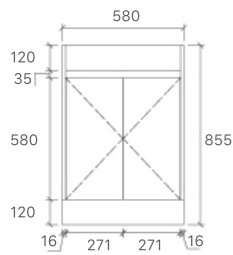

SK76-900R
Size: 880x450x855mm

SK76-1200
Size: 1180x450x855mm

SK76-1200D
Size: 1180x450x855mm

SK76-1500
Size: 1480x450x855mm

SK76-1800
Size: 1776x450x855mm

Tobi Collection

SY05-600
Size: 580x450x855mm

SY05-750L
Size: 730x450x855mm

SY05-900L
Size: 880x450x855mm

SY05-1200L
Size: 1180x450x855mm

SY05-1500
Size: 1480x450x855mm

Mina Collection

SYWH04-600
Size: 580x455x520mm

SYWH04-750
Size: 730x455x520mm

SYWH04-900
Size: 880x455x520mm

SYWH04-1200S
Size: 1180x455x520mm

SYWH04-1200D
Size: 1180x455x520mm

SYWH04-1500S
Size: 1480x455x520mm

SYWH04-1500D
Size: 1480x455x520mm

Royce Collection

SY05-600
Size: 580x450x855mm

SY05-750L
Size: 730x450x855mm

SY05-900L
Size: 880x450x855mm

SY05-1200L
Size: 1180x450x855mm

SY05-1500
Size: 1480x450x855mm

Sammy Collection

SK7-600
Size: 580x455x855mm

SK7-750R
Size: 730x455x855mm

SK7-900R
Size: 880x455x855mm

SK7-1200D
Size: 1180x455x855mm

SK7-1200
Size: 1180x455x855mm