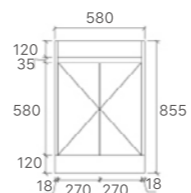

SK76-900R
Size: 880x450x855mm

SK76-1200
Size: 1180x450x855mm

SK76-1200D
Size: 1180x450x855mm

SK76-1500
Size: 1480x450x855mm

SK76-1800
Size: 1776x450x855mm

Luna Collection

SK76-600
Size: 580x450x855mm

SK76-750R
Size: 730x450x855mm

SK76-900R
Size: 880x450x855mm

SK76-1200
Size: 1180x450x855mm

SK76-1200D
Size: 1180x450x855mm

SK76-1500
Size: 1480x450x855mm

SK76-1800
Size: 1776x450x855mm

Tobi Collection

SY05-600
Size: 580x450x855mm

SY05-750L
Size: 730x450x855mm

SY05-900L
Size: 880x450x855mm

SY05-1200L
Size: 1180x450x855mm

SY05-1500
Size: 1480x450x855mm

Mina Collection

SYWH04-600
Size: 580x455x520mm

SYWH04-750
Size: 730x455x520mm

SYWH04-900
Size: 880x455x520mm

SYWH04-1200S
Size: 1180x455x520mm

SYWH04-1200D
Size: 1180x455x520mm

SYWH04-1500S
Size: 1480x455x520mm

SYWH04-1500D
Size: 1480x455x520mm

Royce Collection

SY05-600
Size: 580x450x855mm

SY05-750L
Size: 730x450x855mm

SY05-900L
Size: 880x450x855mm