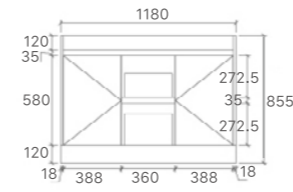

WH96-900
Size: 880x455x520mm

WH96-1200
Size: 1180x455x520mm

WH96-1500
Size: 1480x455x520mm

WH96-1500D
Size: 1480x455x520mm

WH96-1800
Size: 1776x455x520mm

Quinn Collection

SK76-600
Size: 580x450x855mm

SK76-750R
Size: 730x450x855mm

SK76-900R
Size: 880x450x855mm

SK76-1200
Size: 1180x450x855mm

SK76-1200D
Size: 1180x450x855mm

SK76-1500
Size: 1480x450x855mm

SK76-1800
Size: 1776x450x855mm

Luna Collection

SK76-600
Size: 580x450x855mm

SK76-750R
Size: 730x450x855mm

SY05-900L
Size: 880x450x855mm

SY05-1200L
Size: 1180x450x855mm

SY05-1500
Size: 1480x450x855mm

Mina Collection

SYWH04-600
Size: 580x455x520mm

SYWH04-750
Size: 730x455x520mm

SYWH04-900
Size: 880x455x520mm

SYWH04-1200S
Size: 1180x455x520mm

SYWH04-1200D
Size: 1180x455x520mm

SYWH04-1500S
Size: 1480x455x520mm

SYWH04-1500D
Size: 1480x455x520mm

Royce Collection

SY05-600
Size: 580x450x855mm

SY05-750L
Size: 730x450x855mm

SY05-900L
Size: 880x450x855mm