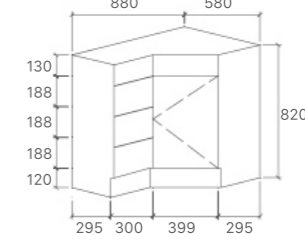

SYWH04-1200D
Size: 1180x455x520mm

SYWH04-1500S
Size: 1480x455x520mm

SYWH04-1500D
Size: 1480x455x520mm

Royce Collection

SY05-600
Size: 580x450x855mm

SY05-750L
Size: 730x450x855mm

SY05-900L
Size: 880x450x855mm

SK7-1500
Size: 1480x455x855mm

SK7-1800
Size: 1776x455x855mm

Yoko Collection

YOKO-600
Size: 580x455x540mm

YOKO-750
Size: 730x455x540mm

YOKO-900
Size: 880x455x540mm

YOKO-1200
Size: 1180x455x540mm

YOKO-1500
Size: 1480x455x540mm

YOKO-1500D
Size: 1480x455x540mm

Sierra Collection

SK32-600
Size: 580x355x855mm

SK32-750R
Size: 730x355x855mm

SK32-900R
Size: 880x355x855mm

Sierra Wall Hung Collection

WH32-600
Size: 590x355x520mm

WH32-750R
Size: 730x355x520mm

WH32-900R
Size: 680x355x520mm

Corner Collection

PC6060
Corner: 600x600mm
Floorstanding Vanity

PC6090
Coner: 600x900mm
Floorstanding Vanity

PC9060
Coner: 900x600mm
Floorstanding Vanity

PC9090
Corner: 900x900mm
Floorstanding Vanity