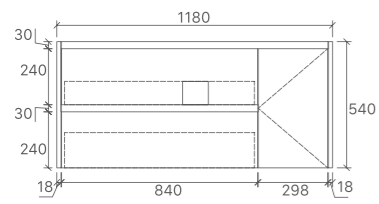

SYWH04-1200D
Size: 1180x455x520mm

SYWH04-1500S
Size: 1480x455x520mm

SYWH04-1500D
Size: 1480x455x520mm

Royce Collection

SY05-600
Size: 580x450x855mm

SY05-750L
Size: 730x450x855mm

SY05-900L
Size: 880x450x855mm

SK7-1500
Size: 1480x455x855mm

SK7-1800
Size: 1776x455x855mm

Willow Collection

SK7-600
Size: 580x455x855mm

SK7-750R
Size: 730x455x855mm

SK7-900R
Size: 880x455x855mm

SK7-1200D
Size: 1180x455x855mm

SK7-1200
Size: 1180x455x855mm

SK7-1500
Size: 1480x455x855mm

SK7-1800
Size: 1776x455x855mm

Yoko Collection

YOKO-600
Size: 580x455x540mm

YOKO-750
Size: 730x455x540mm

YOKO-900
Size: 880x455x540mm

YOKO-1200
Size: 1180x455x540mm

YOKO-1500
Size: 1480x455x540mm

YOKO-1500D
Size: 1480x455x540mm

Sierra Collection

SK32-600
Size: 580x355x855mm

SK32-750R
Size: 730x355x855mm

SK32-900R
Size: 880x355x855mm

Sierra Wall Hung Collection

WH32-600
Size: 590x355x520mm

WH32-750R
Size: 730x355x520mm