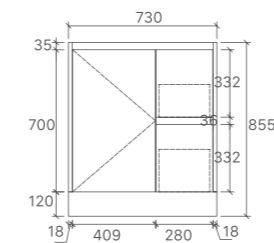

SY05-900L
Size: 880x450x855mm

SY05-1200L
Size: 1180x450x855mm

SY05-1500
Size: 1480x450x855mm

Mina Collection

SYWH04-600
Size: 580x455x520mm

SYWH04-750
Size: 730x455x520mm

SYWH04-900
Size: 880x455x520mm

SYWH04-1200S
Size: 1180x455x520mm

SYWH04-1200D
Size: 1180x455x520mm

SYWH04-1500S
Size: 1480x455x520mm

SYWH04-1500D
Size: 1480x455x520mm

Royce Collection

SY05-600
Size: 580x450x855mm

SY05-750L
Size: 730x450x855mm

SY05-900L
Size: 880x450x855mm

SY05-1200L
Size: 1180x450x855mm

SY05-1500
Size: 1480x450x855mm

Sammy Collection

SK7-600
Size: 580x455x855mm

SK7-750R
Size: 730x455x855mm

SK7-900R
Size: 880x455x855mm

SK7-1200D
Size: 1180x455x855mm

SK7-1200
Size: 1180x455x855mm

SK7-1500
Size: 1480x455x855mm

SK7-1800
Size: 1776x455x855mm

Willow Collection

SK7-600
Size: 580x455x855mm

SK7-750R
Size: 730x455x855mm

SK7-900R
Size: 880x455x855mm

SK7-1200D
Size: 1180x455x855mm

SK7-1200
Size: 1180x455x855mm