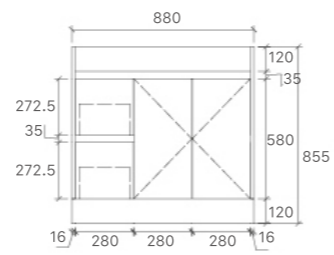

SY05-900L
Size: 880x450x855mm

SY05-1200L
Size: 1180x450x855mm

SY05-1500
Size: 1480x450x855mm

Mina Collection

SYWH04-600
Size: 580x455x520mm

SYWH04-750
Size: 730x455x520mm

SYWH04-900
Size: 880x455x520mm

SYWH04-1200S
Size: 1180x455x520mm

SYWH04-1200D
Size: 1180x455x520mm

SYWH04-1500S
Size: 1480x455x520mm

SYWH04-1500D
Size: 1480x455x520mm

Royce Collection

SY05-600
Size: 580x450x855mm

SY05-750L
Size: 730x450x855mm

SY05-900L
Size: 880x450x855mm

SY05-1200L
Size: 1180x450x855mm

SY05-1500
Size: 1480x450x855mm

Sammy Collection

SK7-600
Size: 580x455x855mm

SK7-750R
Size: 730x455x855mm

SK7-900R
Size: 880x455x855mm

SK7-1200D
Size: 1180x455x855mm

SK7-1200
Size: 1180x455x855mm

SK7-1500
Size: 1480x455x855mm

SK7-1800
Size: 1776x455x855mm

Willow Collection

SK7-600
Size: 580x455x855mm

SK7-750R
Size: 730x455x855mm

SK7-900R
Size: 880x455x855mm

SK7-1200D
Size: 1180x455x855mm

SK7-1200
Size: 1180x455x855mm