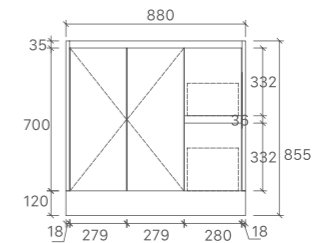

SY05-900L
Size: 880x450x855mm

SY05-1200L
Size: 1180x450x855mm

SY05-1500
Size: 1480x450x855mm

Mina Collection

SYWH04-600
Size: 580x455x520mm

SYWH04-750
Size: 730x455x520mm

SYWH04-900
Size: 880x455x520mm

SYWH04-1200S
Size: 1180x455x520mm

SYWH04-1200D
Size: 1180x455x520mm

SYWH04-1500S
Size: 1480x455x520mm

SYWH04-1500D
Size: 1480x455x520mm

Royce Collection

SY05-600
Size: 580x450x855mm

SY05-750L
Size: 730x450x855mm

SY05-900L
Size: 880x450x855mm

SY05-1200L
Size: 1180x450x855mm

SY05-1500
Size: 1480x450x855mm

Sammy Collection

SK7-600
Size: 580x455x855mm

SK7-750R
Size: 730x455x855mm

SK7-900R
Size: 880x455x855mm

SK7-1200D
Size: 1180x455x855mm

SK7-1200
Size: 1180x455x855mm

SK7-1500
Size: 1480x455x855mm

SK7-1800
Size: 1776x455x855mm

Willow Collection

SK7-600
Size: 580x455x855mm

SK7-750R
Size: 730x455x855mm

SK7-900R
Size: 880x455x855mm

SK7-1200D
Size: 1180x455x855mm

SK7-1200
Size: 1180x455x855mm