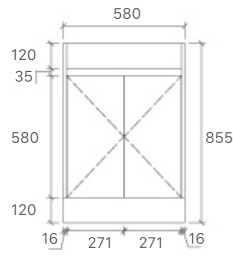

SK76-900R
Size: 880x450x855mm

SK76-1200
Size: 1180x450x855mm

SK76-1200D
Size: 1180x450x855mm

SK76-1500
Size: 1480x450x855mm

SK76-1800
Size: 1776x450x855mm

Luna Collection

SK76-600
Size: 580x450x855mm

SK76-750R
Size: 730x450x855mm

SK76-900R
Size: 880x450x855mm

SK76-1200
Size: 1180x450x855mm

SK76-1200D
Size: 1180x450x855mm

SK76-1500
Size: 1480x450x855mm

SK76-1800
Size: 1776x450x855mm

Tobi Collection

SY05-600
Size: 580x450x855mm

SY05-750L
Size: 730x450x855mm

SY05-900L
Size: 880x450x855mm

SY05-1200L
Size: 1180x450x855mm

SY05-1500
Size: 1480x450x855mm

Mina Collection

SYWH04-600
Size: 580x455x520mm

SYWH04-750
Size: 730x455x520mm

SYWH04-900
Size: 880x455x520mm

SYWH04-1200S
Size: 1180x455x520mm

SYWH04-1200D
Size: 1180x455x520mm

SYWH04-1500S
Size: 1480x455x520mm

SYWH04-1500D
Size: 1480x455x520mm

Royce Collection

SY05-600
Size: 580x450x855mm

SY05-750L
Size: 730x450x855mm

SY05-900L
Size: 880x450x855mm