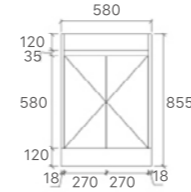

WH96-900
Size: 880x455x520mm

WH96-1200
Size: 1180x455x520mm

WH96-1500
Size: 1480x455x520mm

WH96-1500D
Size: 1480x455x520mm

WH96-1800
Size: 1776x455x520mm

Quinn Collection

SK76-600
Size: 580x450x855mm

SK76-750R
Size: 730x450x855mm

SK76-900R
Size: 880x450x855mm

SK76-1200
Size: 1180x450x855mm

SK76-1200D
Size: 1180x450x855mm

SK76-1500
Size: 1480x450x855mm

SK76-1800
Size: 1776x450x855mm

Luna Collection

SK76-600
Size: 580x450x855mm

SK76-750R
Size: 730x450x855mm

SY05-900L
Size: 880x450x855mm

SY05-1200L
Size: 1180x450x855mm

SY05-1500
Size: 1480x450x855mm

Mina Collection

SYWH04-600
Size: 580x455x520mm

SYWH04-750
Size: 730x455x520mm

SYWH04-900
Size: 880x455x520mm

SYWH04-1200S
Size: 1180x455x520mm

SYWH04-1200D
Size: 1180x455x520mm

SYWH04-1500S
Size: 1480x455x520mm

SYWH04-1500D
Size: 1480x455x520mm

Royce Collection

SY05-600
Size: 580x450x855mm

SY05-750L
Size: 730x450x855mm

SY05-900L
Size: 880x450x855mm