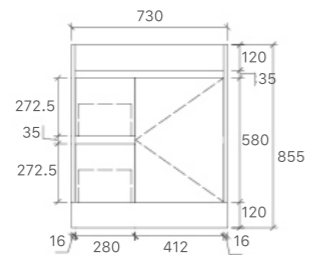

SY05-900L
Size: 880x450x855mm

SY05-1200L
Size: 1180x450x855mm

SY05-1500
Size: 1480x450x855mm

Mina Collection

SYWH04-600
Size: 580x455x520mm

SYWH04-750
Size: 730x455x520mm

SYWH04-900
Size: 880x455x520mm

SYWH04-1200S
Size: 1180x455x520mm

SYWH04-1200D
Size: 1180x455x520mm

SYWH04-1500S
Size: 1480x455x520mm

SYWH04-1500D
Size: 1480x455x520mm

Royce Collection

SY05-600
Size: 580x450x855mm

SY05-750L
Size: 730x450x855mm

SY05-900L
Size: 880x450x855mm

SY05-1200L
Size: 1180x450x855mm

SY05-1500
Size: 1480x450x855mm

Sammy Collection

SK7-600
Size: 580x455x855mm

SK7-750R
Size: 730x455x855mm

SK7-900R
Size: 880x455x855mm

SK7-1200D
Size: 1180x455x855mm

SK7-1200
Size: 1180x455x855mm

SK7-1500
Size: 1480x455x855mm

SK7-1800
Size: 1776x455x855mm

Willow Collection

SK7-600
Size: 580x455x855mm

SK7-750R
Size: 730x455x855mm

SK7-900R
Size: 880x455x855mm

SK7-1200D
Size: 1180x455x855mm

SK7-1200
Size: 1180x455x855mm