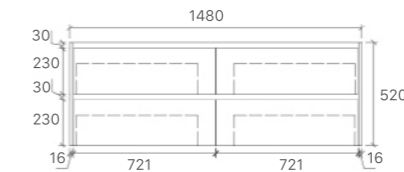

SK76-900R
Size: 880x450x855mm

SK76-1200
Size: 1180x450x855mm

SK76-1200D
Size: 1180x450x855mm

SK76-1500
Size: 1480x450x855mm

SK76-1800
Size: 1776x450x855mm

Tobi Collection

SY05-600
Size: 580x450x855mm

SY05-750L
Size: 730x450x855mm

SY05-900L
Size: 880x450x855mm

SY05-1200L
Size: 1180x450x855mm

SY05-1500
Size: 1480x450x855mm

Mina Collection

SYWH04-600
Size: 580x455x520mm

SYWH04-750
Size: 730x455x520mm

SYWH04-900
Size: 880x455x520mm

SYWH04-1200S
Size: 1180x455x520mm

SYWH04-1200D
Size: 1180x455x520mm

SYWH04-1500S
Size: 1480x455x520mm

SYWH04-1500D
Size: 1480x455x520mm

Royce Collection

SY05-600
Size: 580x450x855mm

SY05-750L
Size: 730x450x855mm

SY05-900L
Size: 880x450x855mm

SY05-1200L
Size: 1180x450x855mm

SY05-1500
Size: 1480x450x855mm

Sammy Collection

SK7-600
Size: 580x455x855mm

SK7-750R
Size: 730x455x855mm

SK7-900R
Size: 880x455x855mm

SK7-1200D
Size: 1180x455x855mm

SK7-1200
Size: 1180x455x855mm