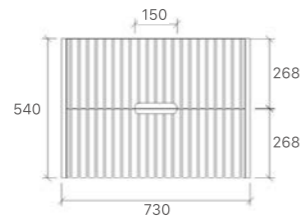

Elena Collection

WH86-600
Size: 580x455x540mm

WH86-750
Size: 730x455x540mm

WH86-900
Size: 880x455x540mm

WH86-1200
Size: 1180x455x540mm

WH86-1500
Size: 1480x455x540mm

WH86-1500D
Size: 1480x455x540mm

Paris Collection

WH96-900
Size: 880x455x520mm

WH96-1200
Size: 1180x455x520mm

WH96-1500
Size: 1480x455x520mm

WH96-1500D
Size: 1480x455x520mm

WH96-1800
Size: 1776x455x520mm

Quinn Collection

SK76-600
Size: 580x450x855mm

SK76-750R
Size: 730x450x855mm

SK76-900R
Size: 880x450x855mm

SK76-1200
Size: 1180x450x855mm

SK76-1200D
Size: 1180x450x855mm

SK76-1500
Size: 1480x450x855mm

SK76-1800
Size: 1776x450x855mm

Luna Collection

SK76-600
Size: 580x450x855mm

SK76-750R
Size: 730x450x855mm

SYWH04-1200D
Size: 1180x455x520mm

SYWH04-1500S
Size: 1480x455x520mm

SYWH04-1500D
Size: 1480x455x520mm

Royce Collection

SY05-600
Size: 580x450x855mm

SY05-750L
Size: 730x450x855mm

SY05-900L
Size: 880x450x855mm