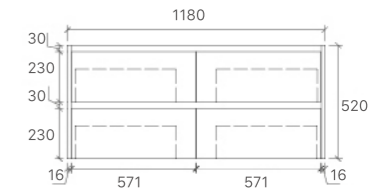

SK76-900R
Size: 880x450x855mm

SK76-1200
Size: 1180x450x855mm

SK76-1200D
Size: 1180x450x855mm

SK76-1500
Size: 1480x450x855mm

SK76-1800
Size: 1776x450x855mm

Tobi Collection

SY05-600
Size: 580x450x855mm

SY05-750L
Size: 730x450x855mm

SY05-900L
Size: 880x450x855mm

SY05-1200L
Size: 1180x450x855mm

SY05-1500
Size: 1480x450x855mm

Mina Collection

SYWH04-600
Size: 580x455x520mm

SYWH04-750
Size: 730x455x520mm

SYWH04-900
Size: 880x455x520mm

SYWH04-1200S
Size: 1180x455x520mm

SYWH04-1200D
Size: 1180x455x520mm

SYWH04-1500S
Size: 1480x455x520mm

SYWH04-1500D
Size: 1480x455x520mm

Royce Collection

SY05-600
Size: 580x450x855mm

SY05-750L
Size: 730x450x855mm

SY05-900L
Size: 880x450x855mm

SY05-1200L
Size: 1180x450x855mm

SY05-1500
Size: 1480x450x855mm

Sammy Collection

SK7-600
Size: 580x455x855mm

SK7-750R
Size: 730x455x855mm

SK7-900R
Size: 880x455x855mm

SK7-1200D
Size: 1180x455x855mm

SK7-1200
Size: 1180x455x855mm