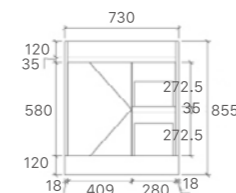

SK76-900R
Size: 880x450x855mm

SK76-1200
Size: 1180x450x855mm

SK76-1200D
Size: 1180x450x855mm

SK76-1500
Size: 1480x450x855mm

SK76-1800
Size: 1776x450x855mm

Luna Collection

SK76-600
Size: 580x450x855mm

SK76-750R
Size: 730x450x855mm

SK76-900R
Size: 880x450x855mm

SK76-1200
Size: 1180x450x855mm

SK76-1200D
Size: 1180x450x855mm

SK76-1500
Size: 1480x450x855mm

SK76-1800
Size: 1776x450x855mm

Tobi Collection

SY05-600
Size: 580x450x855mm

SY05-750L
Size: 730x450x855mm

SY05-900L
Size: 880x450x855mm

SY05-1200L
Size: 1180x450x855mm

SY05-1500
Size: 1480x450x855mm

Mina Collection

SYWH04-600
Size: 580x455x520mm

SYWH04-750
Size: 730x455x520mm

SYWH04-900
Size: 880x455x520mm

SYWH04-1200S
Size: 1180x455x520mm

SYWH04-1200D
Size: 1180x455x520mm

SYWH04-1500S
Size: 1480x455x520mm

SYWH04-1500D
Size: 1480x455x520mm

Royce Collection

SY05-600
Size: 580x450x855mm

SY05-750L
Size: 730x450x855mm

SY05-900L
Size: 880x450x855mm