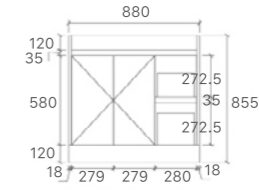

WH96-900
Size: 880x455x520mm

WH96-1200
Size: 1180x455x520mm

WH96-1500
Size: 1480x455x520mm

WH96-1500D
Size: 1480x455x520mm

WH96-1800
Size: 1776x455x520mm

Quinn Collection

SK76-600
Size: 580x450x855mm

SK76-750R
Size: 730x450x855mm

SK76-900R
Size: 880x450x855mm

SK76-1200
Size: 1180x450x855mm

SK76-1200D
Size: 1180x450x855mm

SK76-1500
Size: 1480x450x855mm

SK76-1800
Size: 1776x450x855mm

Luna Collection

SK76-600
Size: 580x450x855mm

SK76-750R
Size: 730x450x855mm

SY05-900L
Size: 880x450x855mm

SY05-1200L
Size: 1180x450x855mm

SY05-1500
Size: 1480x450x855mm

Mina Collection

SYWH04-600
Size: 580x455x520mm

SYWH04-750
Size: 730x455x520mm

SYWH04-900
Size: 880x455x520mm

SYWH04-1200S
Size: 1180x455x520mm

SYWH04-1200D
Size: 1180x455x520mm

SYWH04-1500S
Size: 1480x455x520mm

SYWH04-1500D
Size: 1480x455x520mm

Royce Collection

SY05-600
Size: 580x450x855mm

SY05-750L
Size: 730x450x855mm

SY05-900L
Size: 880x450x855mm