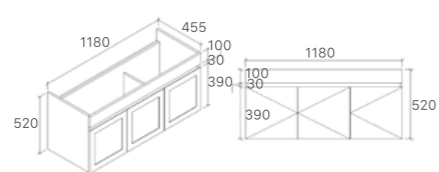

Elena Collection

WH86-600
Size: 580x455x540mm

WH86-750
Size: 730x455x540mm

WH86-900
Size: 880x455x540mm

WH86-1200
Size: 1180x455x540mm

WH86-1500
Size: 1480x455x540mm

WH86-1500D
Size: 1480x455x540mm

Paris Collection

WH96-900
Size: 880x455x520mm

WH96-1200
Size: 1180x455x520mm

WH96-1500
Size: 1480x455x520mm

WH96-1500D
Size: 1480x455x520mm

WH96-1800
Size: 1776x455x520mm

Quinn Collection

SK76-600
Size: 580x450x855mm

SK76-750R
Size: 730x450x855mm

SK76-900R
Size: 880x450x855mm

SK76-1200
Size: 1180x450x855mm

SK76-1200D
Size: 1180x450x855mm

SK76-1500
Size: 1480x450x855mm

SK76-1800
Size: 1776x450x855mm

Luna Collection

SK76-600
Size: 580x450x855mm

SK76-750R
Size: 730x450x855mm

SYWH04-1200D
Size: 1180x455x520mm

SYWH04-1500S
Size: 1480x455x520mm

SYWH04-1500D
Size: 1480x455x520mm

Royce Collection

SY05-600
Size: 580x450x855mm

SY05-750L
Size: 730x450x855mm

SY05-900L
Size: 880x450x855mm