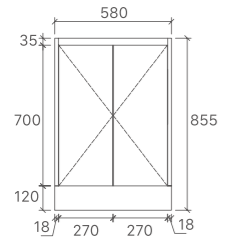

SY05-900L
Size: 880x450x855mm

SY05-1200L
Size: 1180x450x855mm

SY05-1500
Size: 1480x450x855mm

Mina Collection

SYWH04-600
Size: 580x455x520mm

SYWH04-750
Size: 730x455x520mm

SYWH04-900
Size: 880x455x520mm

SYWH04-1200S
Size: 1180x455x520mm

SYWH04-1200D
Size: 1180x455x520mm

SYWH04-1500S
Size: 1480x455x520mm

SYWH04-1500D
Size: 1480x455x520mm

Royce Collection

SY05-600
Size: 580x450x855mm

SY05-750L
Size: 730x450x855mm

SY05-900L
Size: 880x450x855mm

SY05-1200L
Size: 1180x450x855mm

SY05-1500
Size: 1480x450x855mm

Sammy Collection

SK7-600
Size: 580x455x855mm

SK7-750R
Size: 730x455x855mm

SK7-900R
Size: 880x455x855mm

SK7-1200D
Size: 1180x455x855mm

SK7-1200
Size: 1180x455x855mm

SK7-1500
Size: 1480x455x855mm

SK7-1800
Size: 1776x455x855mm

Willow Collection

SK7-600
Size: 580x455x855mm

SK7-750R
Size: 730x455x855mm

SK7-900R
Size: 880x455x855mm

SK7-1200D
Size: 1180x455x855mm

SK7-1200
Size: 1180x455x855mm