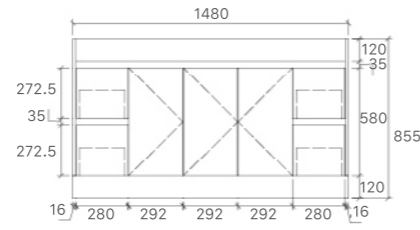

SK76-900R
Size: 880x450x855mm

SK76-1200
Size: 1180x450x855mm

SK76-1200D
Size: 1180x450x855mm

SK76-1500
Size: 1480x450x855mm

SK76-1800
Size: 1776x450x855mm

Luna Collection

SK76-600
Size: 580x450x855mm

SK76-750R
Size: 730x450x855mm

SK76-900R
Size: 880x450x855mm

SK76-1200
Size: 1180x450x855mm

SK76-1200D
Size: 1180x450x855mm

SK76-1500
Size: 1480x450x855mm

SK76-1800
Size: 1776x450x855mm

Tobi Collection

SY05-600
Size: 580x450x855mm

SY05-750L
Size: 730x450x855mm

SY05-900L
Size: 880x450x855mm

SY05-1200L
Size: 1180x450x855mm

SY05-1500
Size: 1480x450x855mm

Mina Collection

SYWH04-600
Size: 580x455x520mm

SYWH04-750
Size: 730x455x520mm

SYWH04-900
Size: 880x455x520mm

SYWH04-1200S
Size: 1180x455x520mm

SYWH04-1200D
Size: 1180x455x520mm

SYWH04-1500S
Size: 1480x455x520mm

SYWH04-1500D
Size: 1480x455x520mm

Royce Collection

SY05-600
Size: 580x450x855mm

SY05-750L
Size: 730x450x855mm

SY05-900L
Size: 880x450x855mm