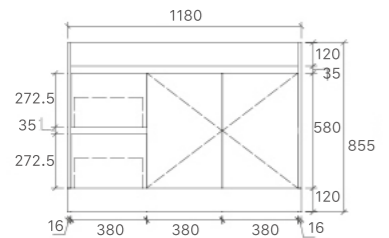

SY05-900L
Size: 880x450x855mm

SY05-1200L
Size: 1180x450x855mm

SY05-1500
Size: 1480x450x855mm

Mina Collection

SYWH04-600
Size: 580x455x520mm

SYWH04-750
Size: 730x455x520mm

SYWH04-900
Size: 880x455x520mm

SYWH04-1200S
Size: 1180x455x520mm

SYWH04-1200D
Size: 1180x455x520mm

SYWH04-1500S
Size: 1480x455x520mm

SYWH04-1500D
Size: 1480x455x520mm

Royce Collection

SY05-600
Size: 580x450x855mm

SY05-750L
Size: 730x450x855mm

SY05-900L
Size: 880x450x855mm

SY05-1200L
Size: 1180x450x855mm

SY05-1500
Size: 1480x450x855mm

Sammy Collection

SK7-600
Size: 580x455x855mm

SK7-750R
Size: 730x455x855mm

SK7-900R
Size: 880x455x855mm

SK7-1200D
Size: 1180x455x855mm

SK7-1200
Size: 1180x455x855mm

SK7-1500
Size: 1480x455x855mm

SK7-1800
Size: 1776x455x855mm

Willow Collection

SK7-600
Size: 580x455x855mm

SK7-750R
Size: 730x455x855mm

SK7-900R
Size: 880x455x855mm

SK7-1200D
Size: 1180x455x855mm

SK7-1200
Size: 1180x455x855mm