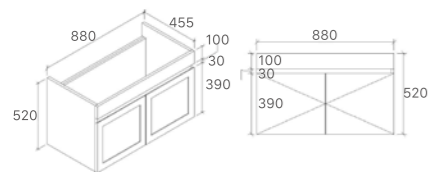

Elena Collection

WH86-600
Size: 580x455x540mm

WH86-750
Size: 730x455x540mm

WH86-900
Size: 880x455x540mm

WH86-1200
Size: 1180x455x540mm

WH86-1500
Size: 1480x455x540mm

WH86-1500D
Size: 1480x455x540mm

Paris Collection

WH96-900
Size: 880x455x520mm

WH96-1200
Size: 1180x455x520mm

WH96-1500
Size: 1480x455x520mm

WH96-1500D
Size: 1480x455x520mm

WH96-1800
Size: 1776x455x520mm

Quinn Collection

SK76-600
Size: 580x450x855mm

SK76-750R
Size: 730x450x855mm

SK76-900R
Size: 880x450x855mm

SK76-1200
Size: 1180x450x855mm

SK76-1200D
Size: 1180x450x855mm

SK76-1500
Size: 1480x450x855mm

SK76-1800
Size: 1776x450x855mm

Luna Collection

SK76-600
Size: 580x450x855mm

SK76-750R
Size: 730x450x855mm

SYWH04-1200D
Size: 1180x455x520mm

SYWH04-1500S
Size: 1480x455x520mm

SYWH04-1500D
Size: 1480x455x520mm

Royce Collection

SY05-600
Size: 580x450x855mm

SY05-750L
Size: 730x450x855mm

SY05-900L
Size: 880x450x855mm