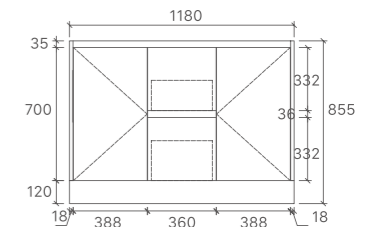

SY05-900L
Size: 880x450x855mm

SY05-1200L
Size: 1180x450x855mm

SY05-1500
Size: 1480x450x855mm

Mina Collection

SYWH04-600
Size: 580x455x520mm

SYWH04-750
Size: 730x455x520mm

SYWH04-900
Size: 880x455x520mm

SYWH04-1200S
Size: 1180x455x520mm

SYWH04-1200D
Size: 1180x455x520mm

SYWH04-1500S
Size: 1480x455x520mm

SYWH04-1500D
Size: 1480x455x520mm

Royce Collection

SY05-600
Size: 580x450x855mm

SY05-750L
Size: 730x450x855mm

SY05-900L
Size: 880x450x855mm

SY05-1200L
Size: 1180x450x855mm

SY05-1500
Size: 1480x450x855mm

Sammy Collection

SK7-600
Size: 580x455x855mm

SK7-750R
Size: 730x455x855mm

SK7-900R
Size: 880x455x855mm

SK7-1200D
Size: 1180x455x855mm

SK7-1200
Size: 1180x455x855mm

SK7-1500
Size: 1480x455x855mm

SK7-1800
Size: 1776x455x855mm

Willow Collection

SK7-600
Size: 580x455x855mm

SK7-750R
Size: 730x455x855mm

SK7-900R
Size: 880x455x855mm

SK7-1200D
Size: 1180x455x855mm

SK7-1200
Size: 1180x455x855mm