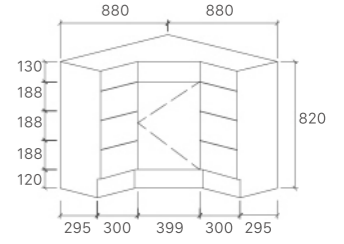

SK7-1500
Size: 1480x455x855mm

SK7-1800
Size: 1776x455x855mm

Yoko Collection

YOKO-600
Size: 580x455x540mm

YOKO-750
Size: 730x455x540mm

YOKO-900
Size: 880x455x540mm

YOKO-1200
Size: 1180x455x540mm

YOKO-1500
Size: 1480x455x540mm

YOKO-1500D
Size: 1480x455x540mm

Sierra Collection

SK32-600
Size: 580x355x855mm

SK32-750R
Size: 730x355x855mm

SK32-900R
Size: 880x355x855mm

Sierra Wall Hung Collection

WH32-600
Size: 590x355x520mm

WH32-750R
Size: 730x355x520mm

WH32-900R
Size: 680x355x520mm

Corner Collection

PC6060
Corner: 600x600mm
Floorstanding Vanity

PC6090
Coner: 600x900mm
Floorstanding Vanity

PC9060
Coner: 900x600mm
Floorstanding Vanity

PC9090
Corner: 900x900mm
Floorstanding Vanity