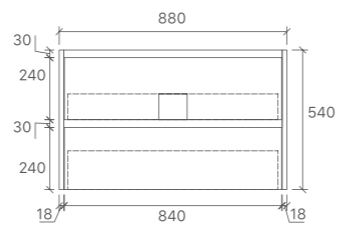

SYWH04-1200D
Size: 1180x455x520mm

SYWH04-1500S
Size: 1480x455x520mm

SYWH04-1500D
Size: 1480x455x520mm

Royce Collection

SY05-600
Size: 580x450x855mm

SY05-750L
Size: 730x450x855mm

SY05-900L
Size: 880x450x855mm

SK7-1500
Size: 1480x455x855mm

SK7-1800
Size: 1776x455x855mm

Willow Collection

SK7-600
Size: 580x455x855mm

SK7-750R
Size: 730x455x855mm

SK7-900R
Size: 880x455x855mm

SK7-1200D
Size: 1180x455x855mm

SK7-1200
Size: 1180x455x855mm

SK7-1500
Size: 1480x455x855mm

SK7-1800
Size: 1776x455x855mm

Yoko Collection

YOKO-600
Size: 580x455x540mm

YOKO-750
Size: 730x455x540mm

YOKO-900
Size: 880x455x540mm

YOKO-1200
Size: 1180x455x540mm

YOKO-1500
Size: 1480x455x540mm

YOKO-1500D
Size: 1480x455x540mm

Sierra Collection

SK32-600
Size: 580x355x855mm

SK32-750R
Size: 730x355x855mm

SK32-900R
Size: 880x355x855mm

Sierra Wall Hung Collection

WH32-600
Size: 590x355x520mm

WH32-750R
Size: 730x355x520mm