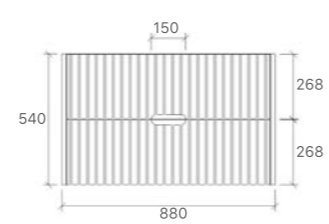

Elena Collection

WH86-600
Size: 580x455x540mm

WH86-750
Size: 730x455x540mm

WH86-900
Size: 880x455x540mm

WH86-1200
Size: 1180x455x540mm

WH86-1500
Size: 1480x455x540mm

WH86-1500D
Size: 1480x455x540mm

Paris Collection

WH96-900
Size: 880x455x520mm

WH96-1200
Size: 1180x455x520mm

WH96-1500
Size: 1480x455x520mm

WH96-1500D
Size: 1480x455x520mm

WH96-1800
Size: 1776x455x520mm

Quinn Collection

SK76-600
Size: 580x450x855mm

SK76-750R
Size: 730x450x855mm

SK76-900R
Size: 880x450x855mm

SK76-1200
Size: 1180x450x855mm

SK76-1200D
Size: 1180x450x855mm

SK76-1500
Size: 1480x450x855mm

SK76-1800
Size: 1776x450x855mm

Luna Collection

SK76-600
Size: 580x450x855mm

SK76-750R
Size: 730x450x855mm

SYWH04-1200D
Size: 1180x455x520mm

SYWH04-1500S
Size: 1480x455x520mm

SYWH04-1500D
Size: 1480x455x520mm

Royce Collection

SY05-600
Size: 580x450x855mm

SY05-750L
Size: 730x450x855mm

SY05-900L
Size: 880x450x855mm