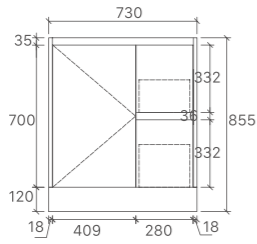

SYWH04-1200D
Size: 1180x455x520mm

SYWH04-1500S
Size: 1480x455x520mm

SYWH04-1500D
Size: 1480x455x520mm

Royce Collection

SY05-600
Size: 580x450x855mm

SY05-750L
Size: 730x450x855mm

SY05-900L
Size: 880x450x855mm

SY05-1200L
Size: 1180x450x855mm

SY05-1500
Size: 1480x450x855mm

Sammy Collection

SK7-600
Size: 580x455x855mm

SK7-750R
Size: 730x455x855mm

SK7-900R
Size: 880x455x855mm

SK7-1200D
Size: 1180x455x855mm

SK7-1200
Size: 1180x455x855mm

SK7-1500
Size: 1480x455x855mm

SK7-1800
Size: 1776x455x855mm

Willow Collection

SK7-600
Size: 580x455x855mm

SK7-750R
Size: 730x455x855mm

SK7-900R
Size: 880x455x855mm

SK7-1200D
Size: 1180x455x855mm

SK7-1200
Size: 1180x455x855mm

SK7-1500
Size: 1480x455x855mm

SK7-1800
Size: 1776x455x855mm

Yoko Collection

YOKO-600
Size: 580x455x540mm

YOKO-750
Size: 730x455x540mm

YOKO-900
Size: 880x455x540mm

YOKO-1200
Size: 1180x455x540mm

YOKO-1500
Size: 1480x455x540mm