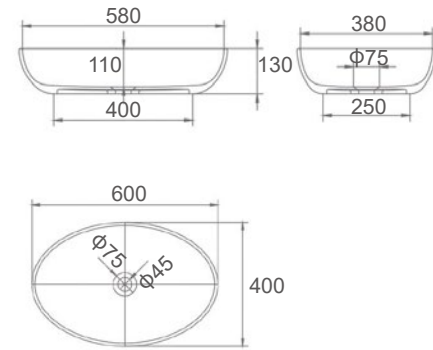

## DELIGHT

**SI-8833**  
 Size: 1500x850x510mm  
 Size: 1780x980x510mm

# Lilac Collection

▪ LILAC

SI-8822  
Size: 1700x750x550mm

# Leah *Collection*

▪ LEAH

SI-8807  
Size: 1650x780x580mm

# Solid Surface Basins

■ CECILY

**SI-A101G-600 or SI-A101-600**  
 Color: Gloss White or Matt White  
 Size: 600x400x130mm

■ URBAN

**SI-A06G-605 or SI-A06-605**  
 Color: Gloss White or Matt White  
 Size: 605x385x105mm