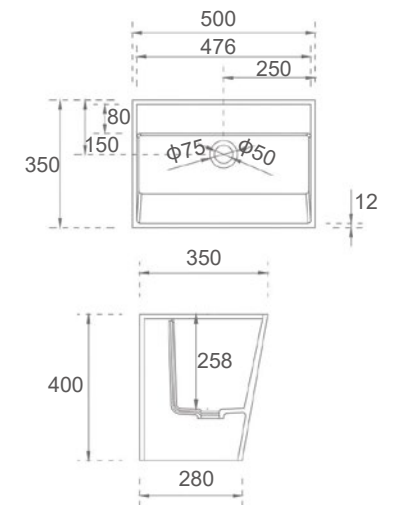

## DELIGHT

**SI-8833**  
 Size: 1500x850x510mm  
 Size: 1780x980x510mm

# Leah *Collection*

▪ LEAH

SI-8807  
Size: 1650x780x580mm

# Solid Surface Basins

■ COMO

**SI-A15G-425 or SI-A15-425**  
 Color: Gloss White or Matt White  
 Size: 425x425x105mm

■ ZAYA

**SI-A17-500 (Wall Hung Basin)**  
 Color: Gloss White or Matt White  
 Size: 500x300x200mm

■ COMPACT

**SI-A18G-500 or SI-A18-500**  
 Color: Gloss White or Matt White  
 Size: 500x350x400mm

■ GRANDE-380

**SI-A20G-380 or SI-A20-380**  
 Color: Gloss White or Matt White  
 Size: 380x380x80mm

■ GRANDE-500