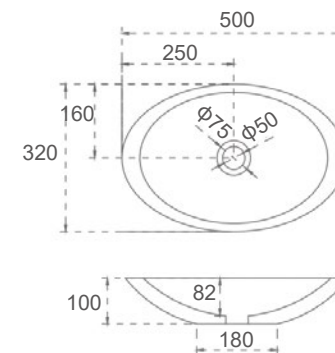

## DELIGHT

**SI-8833**  
 Size: 1500x850x510mm  
 Size: 1780x980x510mm

**SI-A20G-500 or SI-A20-500**  
 Color: Gloss White or Matt White  
 Size: 500x500x80mm

■ GRANDE-600

**SI-A20G-600 or SI-A20-600**  
 Color: Gloss White or Matt White  
 Size: 600x415x105mm

# Solid Surface Basins

■ MONARCO

**SI-A22G-595 or SI-A22-595**  
 Color: Gloss White or Matt White  
 Size: 595x345x100mm

■ QUATTRO

**SI-A28G-510 or SI-A28-510**  
 Color: Gloss White or Matt White  
 Size: 510x360x115mm

■ OTIS

**SI-A26G-420 or SI-A26-420**  
 Color: Gloss White or Matt White  
 Size: 420x420x150mm

■ PHOENIX-500

**SI-A23G-500 or SI-A23-500**  
 Color: Gloss White or Matt White  
 Size: 500x320x100mm

■ PHOENIX-600