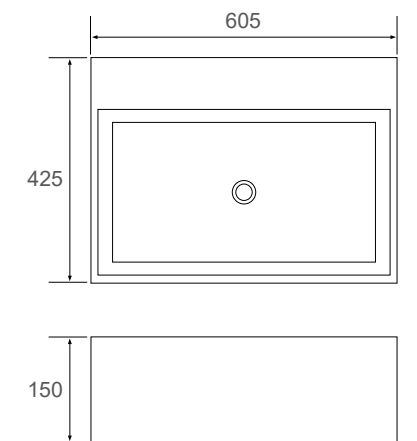

■ SPLIZE

SI-A07G-605 or SI-A07-605

Color: Gloss White or Matt White
Size: 605x425x150mm