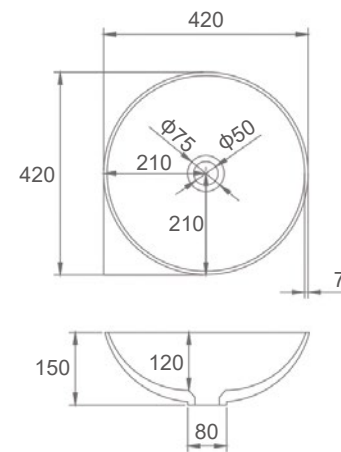

## DELIGHT

**SI-8833**  
 Size: 1500x850x510mm  
 Size: 1780x980x510mm

**SI-A20G-500 or SI-A20-500**  
 Color: Gloss White or Matt White  
 Size: 500x500x80mm

■ GRANDE-600

**SI-A20G-600 or SI-A20-600**  
 Color: Gloss White or Matt White  
 Size: 600x415x105mm

# Solid Surface Basins

■ MONARCO

**SI-A22G-595 or SI-A22-595**  
 Color: Gloss White or Matt White  
 Size: 595x345x100mm

■ QUATTRO

**SI-A28G-510 or SI-A28-510**  
 Color: Gloss White or Matt White  
 Size: 510x360x115mm