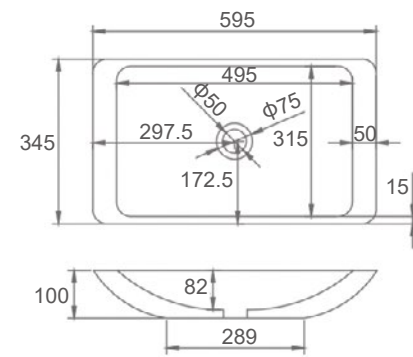

Solid Surface Basins

■ MONARCO

SI-A22G-595 or SI-A22-595
Color: Gloss White or Matt White
Size: 595x345x100mm