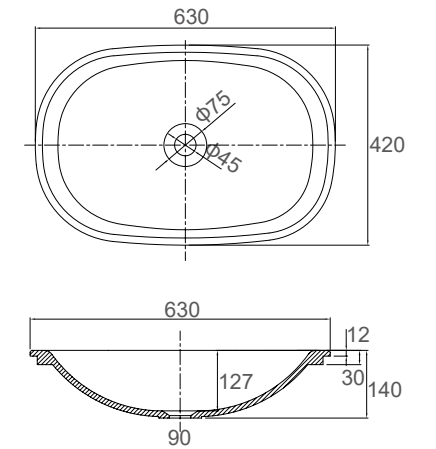

## ■ SELENE

**SI-M08G:** Gloss White  
**SI-M08:** Matt White  
**SI-M08B:** Matt Black  
**Size:** 578x444x150mm

# Solid Surface Basins

■ IVY

SI-M09G: Gloss White  
 SI-M09: Matt White  
 SI-M09B: Matt Black  
 Size: 420x420x150mm

■ GEMMA

SI-M17G: Gloss White  
 SI-M17: Matt White  
 SI-M17B: Matt Black  
 Size: 495x360x130mm

■ BLANCHE

SI-M16G: Gloss White  
 SI-M16: Matt White  
 SI-M16B: Matt Black  
 Size: 350x350x130mm

■ BLISS

SI-M18G: Gloss White  
 SI-M18: Matt White  
 SI-M18B: Matt Black  
 Size: 360x360x130mm

# Solid Surface Basins

■ DAHLIA

SI-M19G: Gloss White  
 SI-M19: Matt White  
 SI-M19B: Matt Black  
 Size: 360x360x130mm

■ ROSANA

SI-M22G: Gloss White  
 SI-M22: Matt White  
 SI-M22B: Matt Black  
 Size: 625x415x150mm