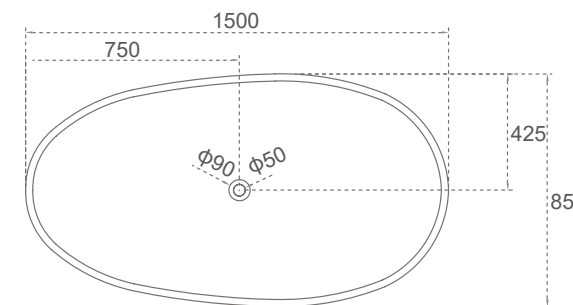

## DELIGHT

**SI-8833**  
 Size: 1500x850x510mm  
 Size: 1780x980x510mm

# Leah *Collection*

▪ LEAH

SI-8807  
Size: 1650x780x580mm