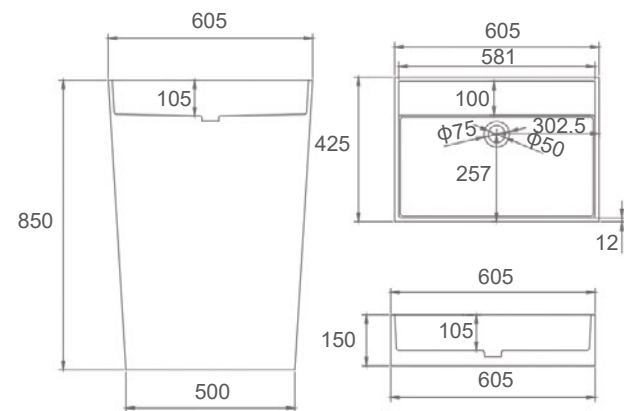

## DELIGHT

**SI-8833**  
 Size: 1500x850x510mm  
 Size: 1780x980x510mm

■ BLANCHE

SI-M16G: Gloss White  
 SI-M16: Matt White  
 SI-M16B: Matt Black  
 Size: 350x350x130mm

■ BLISS

SI-M18G: Gloss White  
 SI-M18: Matt White  
 SI-M18B: Matt Black  
 Size: 360x360x130mm

# Solid Surface Basins

■ DAHLIA

SI-M19G: Gloss White  
 SI-M19: Matt White  
 SI-M19B: Matt Black  
 Size: 360x360x130mm

■ ROSANA

SI-M22G: Gloss White  
 SI-M22: Matt White  
 SI-M22B: Matt Black  
 Size: 625x415x150mm

■ LILA

SI-M20G: Gloss White  
 SI-M20: Matt White  
 SI-M20B: Matt Black  
 Size: 540x361x130mm

■ AQUA

Please Contact Office  
 For More Details

■ CLASSICO

**SI-Z06-605**  
 Color: Matt White  
 Size: 605x425x850mm