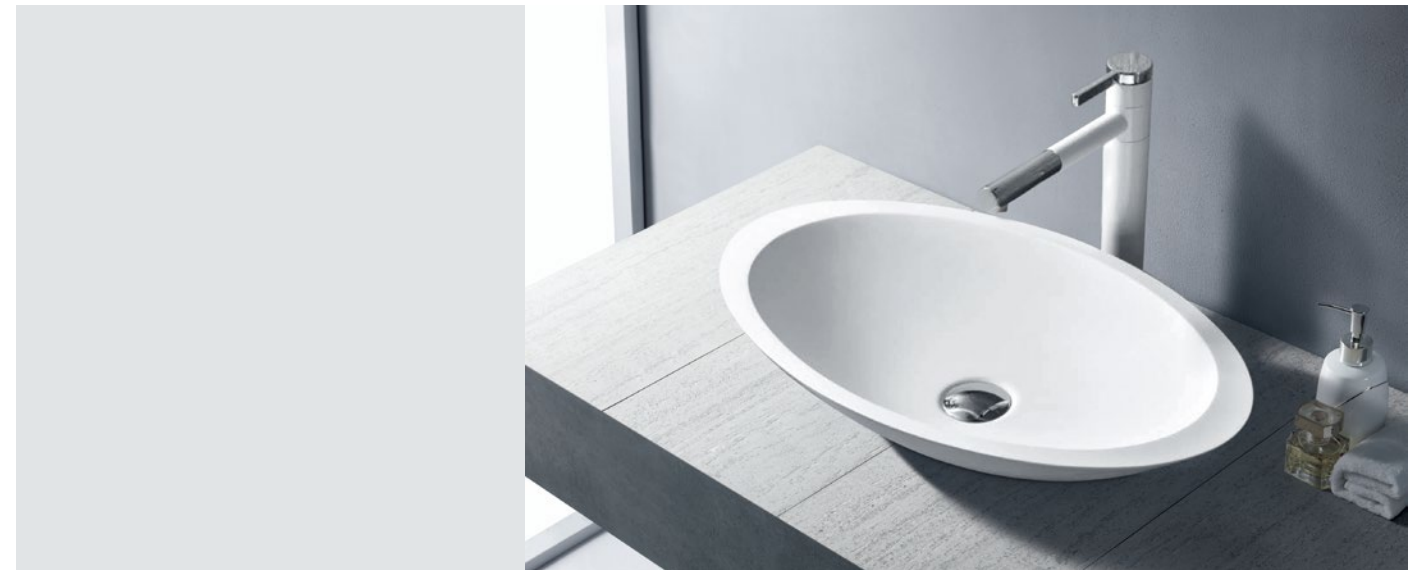

■ PHOENIX-500

SI-A23G-500 or SI-A23-500
Color: Gloss White or Matt White
Size: 500x320x100mm