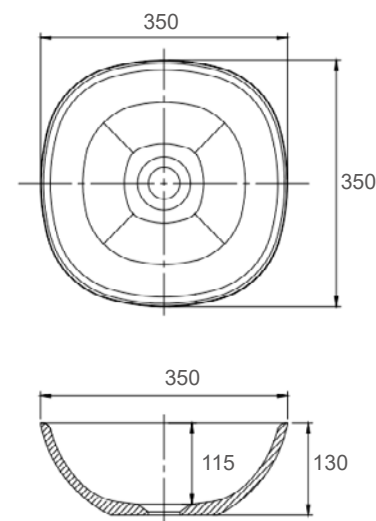

## DELIGHT

**SI-8833**  
 Size: 1500x850x510mm  
 Size: 1780x980x510mm

## ■ SELENE

**SI-M08G:** Gloss White  
**SI-M08:** Matt White  
**SI-M08B:** Matt Black  
**Size:** 578x444x150mm

# Solid Surface Basins

■ IVY

SI-M09G: Gloss White  
 SI-M09: Matt White  
 SI-M09B: Matt Black  
 Size: 420x420x150mm

■ GEMMA

SI-M17G: Gloss White  
 SI-M17: Matt White  
 SI-M17B: Matt Black  
 Size: 495x360x130mm

■ BLANCHE

SI-M16G: Gloss White  
 SI-M16: Matt White  
 SI-M16B: Matt Black  
 Size: 350x350x130mm

■ BLISS

SI-M18G: Gloss White  
 SI-M18: Matt White  
 SI-M18B: Matt Black  
 Size: 360x360x130mm