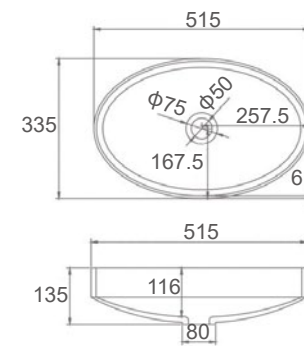

## DELIGHT

**SI-8833**  
 Size: 1500x850x510mm  
 Size: 1780x980x510mm

# Leah *Collection*

▪ LEAH

SI-8807  
Size: 1650x780x580mm

# Solid Surface Basins

■ CECILY

**SI-A101G-600 or SI-A101-600**  
 Color: Gloss White or Matt White  
 Size: 600x400x130mm

■ URBAN

**SI-A06G-605 or SI-A06-605**  
 Color: Gloss White or Matt White  
 Size: 605x385x105mm

■ OPAL

**SI-A02G-420 or SI-A02-420**  
 Color: Gloss White or Matt White  
 Size: 420x420x100mm

■ CROWN-515

**SI-A08G-515 or SI-A08-515**  
 Color: Gloss White or Matt White  
 Size: 515x335x135mm

■ CROWN-670