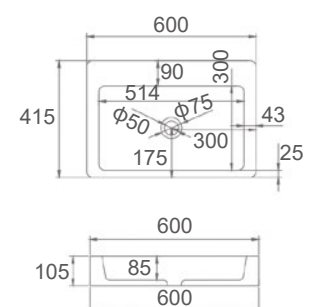

## DELIGHT

**SI-8833**  
 Size: 1500x850x510mm  
 Size: 1780x980x510mm

# Leah *Collection*

▪ LEAH

SI-8807  
Size: 1650x780x580mm

■ COMPACT

**SI-A18G-500 or SI-A18-500**  
 Color: Gloss White or Matt White  
 Size: 500x350x400mm

■ GRANDE-380

**SI-A20G-380 or SI-A20-380**  
 Color: Gloss White or Matt White  
 Size: 380x380x80mm

■ GRANDE-500

**SI-A20G-500 or SI-A20-500**  
 Color: Gloss White or Matt White  
 Size: 500x500x80mm

■ GRANDE-600

**SI-A20G-600 or SI-A20-600**  
 Color: Gloss White or Matt White  
 Size: 600x415x105mm