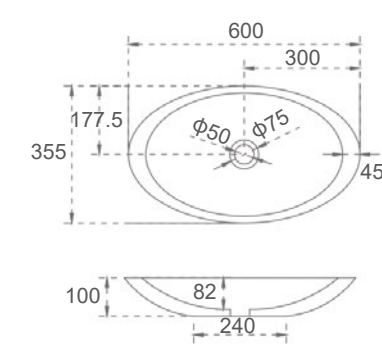

■ PHOENIX-600

SI-A23G-600 or SI-A23-600
Color: Gloss White or Matt White
Size: 600x355x100mm