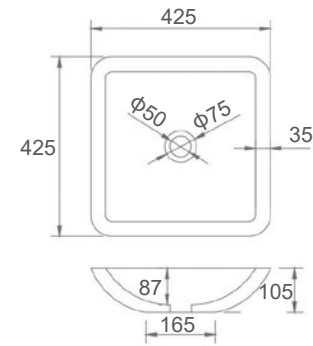

Solid Surface Basins

■ COMO

SI-A15G-425 or SI-A15-425
Color: Gloss White or Matt White
Size: 425x425x105mm