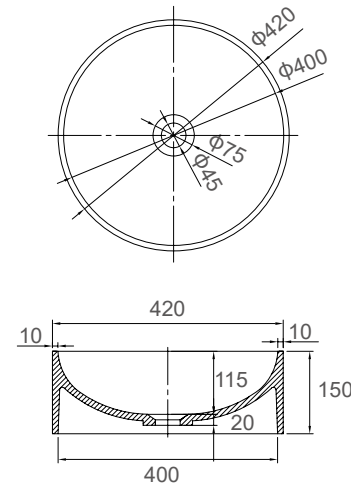

Solid Surface Basins

■ IVY

SI-M09G: Gloss White
SI-M09: Matt White
SI-M09B: Matt Black
Size: 420x420x150mm