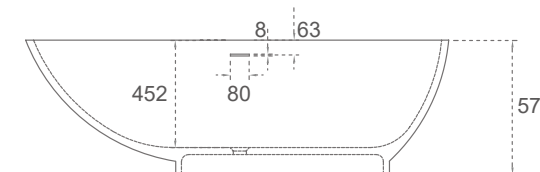

## DELIGHT

**SI-8833**  
 Size: 1500x850x510mm  
 Size: 1780x980x510mm