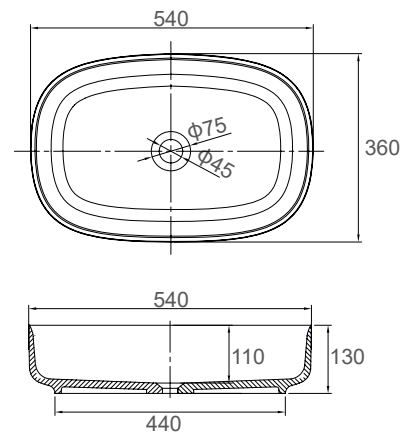

■ BLANCHE

SI-M16G: Gloss White  
 SI-M16: Matt White  
 SI-M16B: Matt Black  
 Size: 350x350x130mm

■ BLISS

SI-M18G: Gloss White  
 SI-M18: Matt White  
 SI-M18B: Matt Black  
 Size: 360x360x130mm

# Solid Surface Basins

■ DAHLIA

SI-M19G: Gloss White  
 SI-M19: Matt White  
 SI-M19B: Matt Black  
 Size: 360x360x130mm

■ ROSANA

SI-M22G: Gloss White  
 SI-M22: Matt White  
 SI-M22B: Matt Black  
 Size: 625x415x150mm

■ LILA

SI-M20G: Gloss White  
 SI-M20: Matt White  
 SI-M20B: Matt Black  
 Size: 540x361x130mm

■ AQUA

Please Contact Office  
 For More Details

■ CLASSICO

**SI-Z06-605**  
 Color: Matt White  
 Size: 605x425x850mm

■ ALYSSA

**SI-Z14 MATT FINISH**  
 Size: 400x400x900mm  
 FREESTANDING BASIN WITH  
 PORTAL STORAGE DRAWER