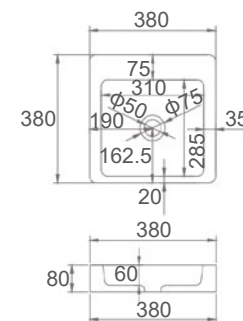

## DELIGHT

**SI-8833**  
 Size: 1500x850x510mm  
 Size: 1780x980x510mm

# Leah *Collection*

▪ LEAH

SI-8807  
Size: 1650x780x580mm

# Solid Surface Basins

■ COMO

**SI-A15G-425 or SI-A15-425**  
 Color: Gloss White or Matt White  
 Size: 425x425x105mm

■ ZAYA

**SI-A17-500 (Wall Hung Basin)**  
 Color: Gloss White or Matt White  
 Size: 500x300x200mm

■ COMPACT

**SI-A18G-500 or SI-A18-500**  
 Color: Gloss White or Matt White  
 Size: 500x350x400mm

■ GRANDE-380

**SI-A20G-380 or SI-A20-380**  
 Color: Gloss White or Matt White  
 Size: 380x380x80mm

■ GRANDE-500