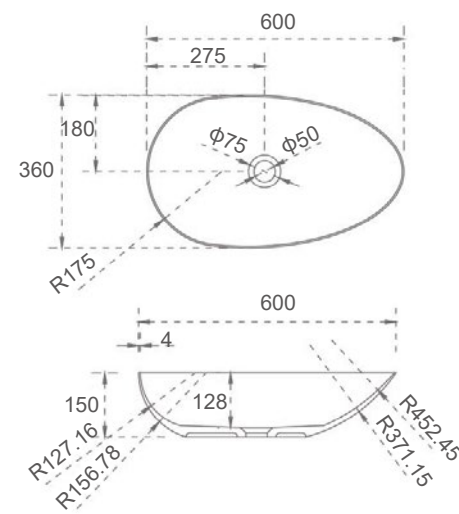

## DELIGHT

**SI-8833**  
 Size: 1500x850x510mm  
 Size: 1780x980x510mm

# Leah *Collection*

▪ LEAH

SI-8807  
Size: 1650x780x580mm

■ RIO-450

**SI-A25G-450 or SI-A25-450**  
 Color: Gloss White or Matt White  
 Size: 450x350x100mm

■ RIO-800

**SI-A25-800**  
 Color: Matt White  
 Size: 800x400x100mm

# Solid Surface Basins

■ LYDIA

**SI-A73G-500 or SI-A73-500**

**Color:** Gloss White or Matt White  
**Size:** 500x320x100mm

■ CHLOE

**SI-A78G-560 or SI-A78-560**

**Color:** Gloss White or Matt White  
**Size:** 560x320x155mm