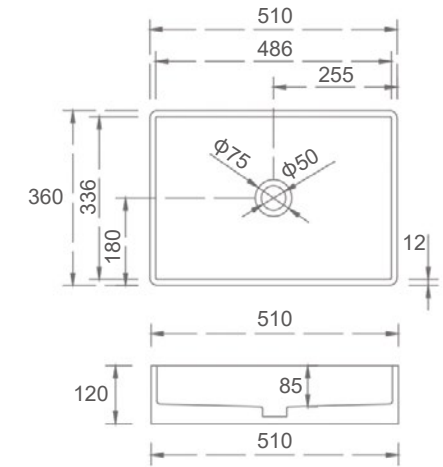

■ QUATTRO

SI-A28G-510 or SI-A28-510
Color: Gloss White or Matt White
Size: 510x360x115mm