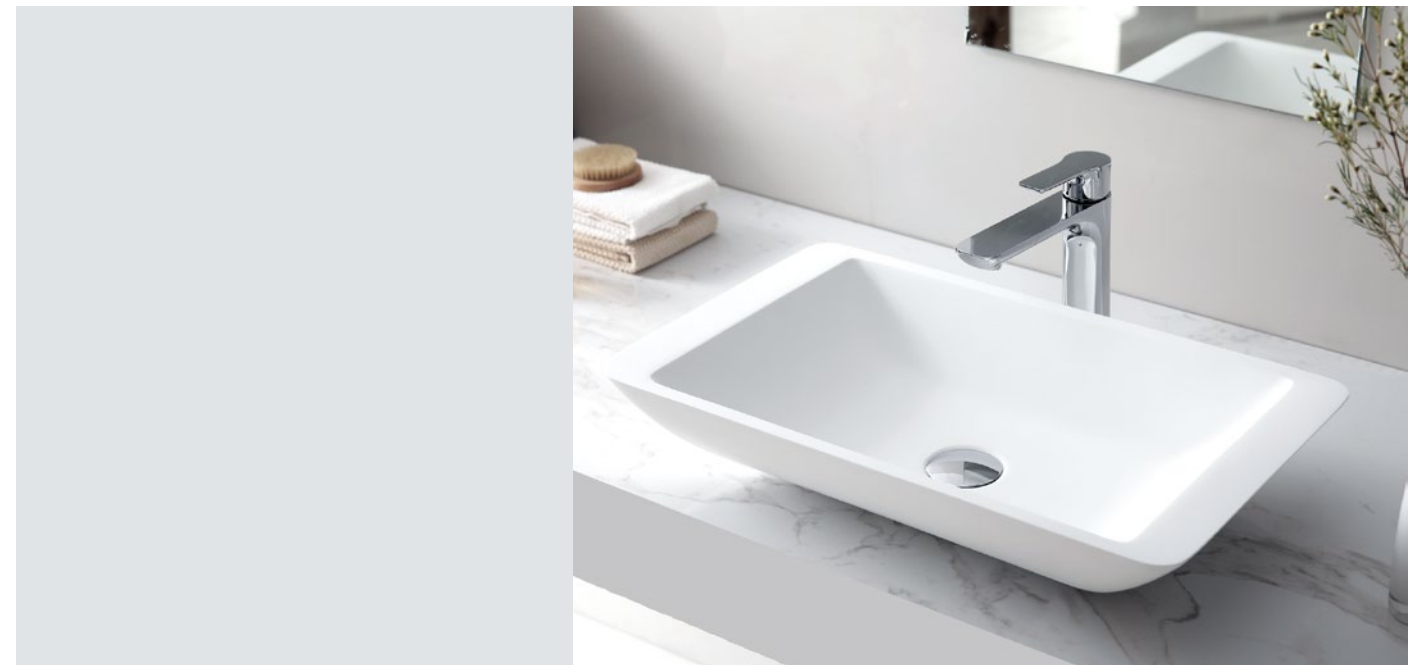

# Solid Surface Basins

■ TITUS

**SI-A66G-410 or SI-A66-410**  
 Color: Gloss White or Matt White  
 Size: 410x400x180mm

■ SAVANNAH

**SI-A12-600**  
 Color: Matt White  
 Size: 600x350x150mm

■ AMOS

**SI-A72G-500 or SI-A72-500**  
 Color: Gloss White or Matt White  
 Size: 500x350x150mm