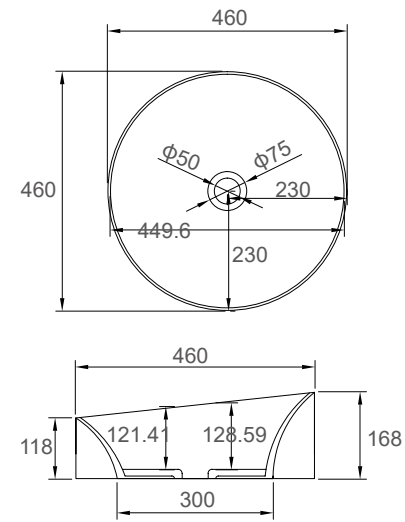

Solid Surface Basins

■ ODESSA

SI-A19G-460 or SI-A19-460
Color: Gloss White or Matt White
Size: 460x460x165mm