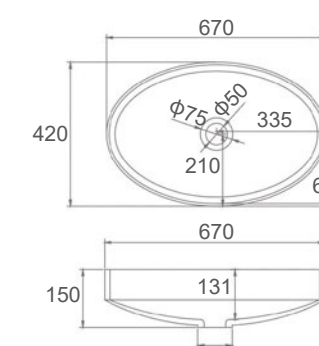

## DELIGHT

**SI-8833**  
 Size: 1500x850x510mm  
 Size: 1780x980x510mm

# Leah *Collection*

▪ LEAH

SI-8807  
Size: 1650x780x580mm

# Solid Surface Basins

■ CECILY

**SI-A101G-600 or SI-A101-600**  
 Color: Gloss White or Matt White  
 Size: 600x400x130mm

■ URBAN

**SI-A06G-605 or SI-A06-605**  
 Color: Gloss White or Matt White  
 Size: 605x385x105mm

■ OPAL

**SI-A02G-420 or SI-A02-420**  
 Color: Gloss White or Matt White  
 Size: 420x420x100mm

■ CROWN-515

**SI-A08G-515 or SI-A08-515**  
 Color: Gloss White or Matt White  
 Size: 515x335x135mm

■ CROWN-670