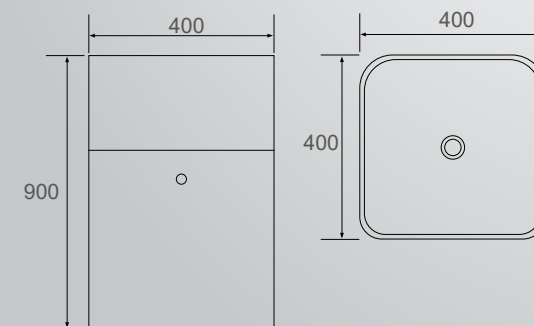

■ LILA

SI-M20G: Gloss White  
 SI-M20: Matt White  
 SI-M20B: Matt Black  
 Size: 540x361x130mm

■ AQUA

Please Contact Office  
 For More Details

■ CLASSICO

**SI-Z06-605**  
 Color: Matt White  
 Size: 605x425x850mm

■ ALYSSA

**SI-Z14 MATT FINISH**  
 Size: 400x400x900mm  
 FREESTANDING BASIN WITH  
 PORTAL STORAGE DRAWER