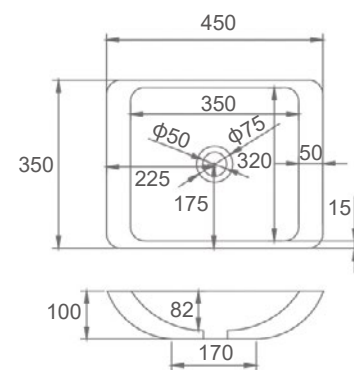

## DELIGHT

**SI-8833**  
 Size: 1500x850x510mm  
 Size: 1780x980x510mm

# Leah *Collection*

▪ LEAH

SI-8807  
Size: 1650x780x580mm

**SI-A23G-600 or SI-A23-600**  
 Color: Gloss White or Matt White  
 Size: 600x355x100mm

# Solid Surface Basins

■ TITUS

**SI-A66G-410 or SI-A66-410**  
 Color: Gloss White or Matt White  
 Size: 410x400x180mm

■ SAVANNAH

**SI-A12-600**  
 Color: Matt White  
 Size: 600x350x150mm

■ AMOS

**SI-A72G-500 or SI-A72-500**  
 Color: Gloss White or Matt White  
 Size: 500x350x150mm