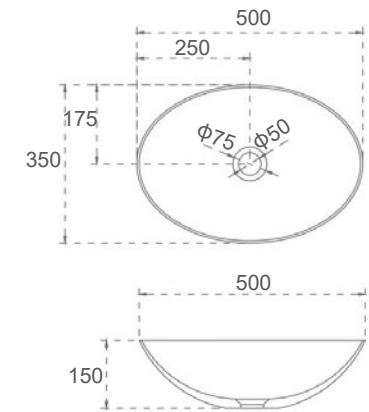

## DELIGHT

**SI-8833**  
 Size: 1500x850x510mm  
 Size: 1780x980x510mm

**SI-A23G-600 or SI-A23-600**  
 Color: Gloss White or Matt White  
 Size: 600x355x100mm

# Solid Surface Basins

■ TITUS

**SI-A66G-410 or SI-A66-410**  
 Color: Gloss White or Matt White  
 Size: 410x400x180mm

■ SAVANNAH

**SI-A12-600**  
 Color: Matt White  
 Size: 600x350x150mm

■ AMOS

**SI-A72G-500 or SI-A72-500**  
 Color: Gloss White or Matt White  
 Size: 500x350x150mm

■ RIO-450

**SI-A25G-450 or SI-A25-450**  
 Color: Gloss White or Matt White  
 Size: 450x350x100mm

■ RIO-800

**SI-A25-800**  
 Color: Matt White  
 Size: 800x400x100mm