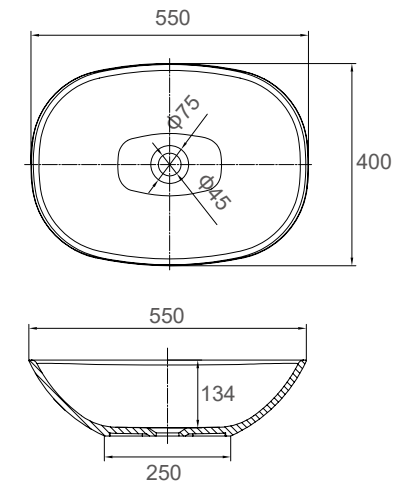

■ AMBER

SI-M03G: Gloss White
SI-M03: Matt White
SI-M03B: Matt Black
Size: 547x400x155mm