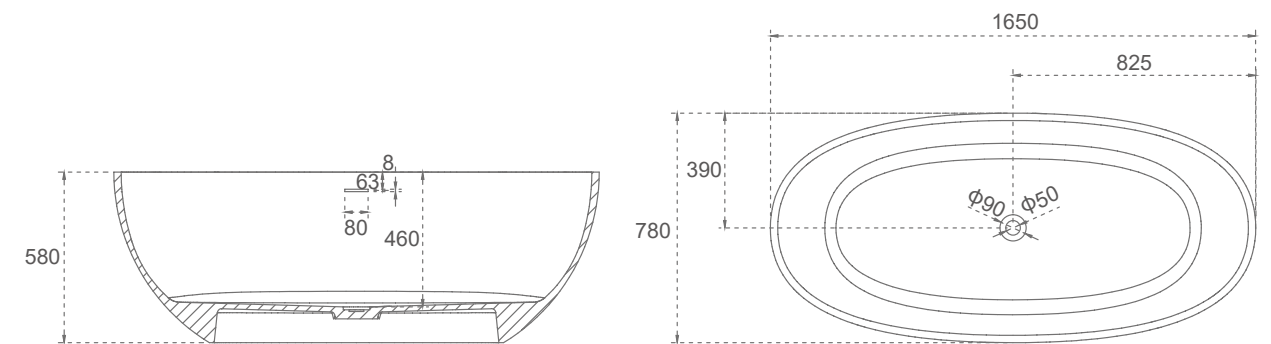

## DELIGHT

**SI-8833**  
 Size: 1500x850x510mm  
 Size: 1780x980x510mm

# Lilac Collection

▪ LILAC

SI-8822  
Size: 1700x750x550mm

# Leah *Collection*

▪ LEAH

SI-8807  
Size: 1650x780x580mm