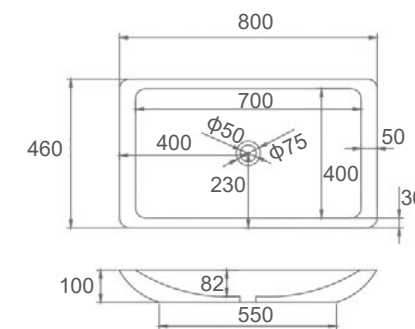

## DELIGHT

**SI-8833**  
 Size: 1500x850x510mm  
 Size: 1780x980x510mm

# Solid Surface Basins

■ TITUS

**SI-A66G-410 or SI-A66-410**  
 Color: Gloss White or Matt White  
 Size: 410x400x180mm

■ SAVANNAH

**SI-A12-600**  
 Color: Matt White  
 Size: 600x350x150mm

■ AMOS

**SI-A72G-500 or SI-A72-500**  
 Color: Gloss White or Matt White  
 Size: 500x350x150mm

■ RIO-450

**SI-A25G-450 or SI-A25-450**  
 Color: Gloss White or Matt White  
 Size: 450x350x100mm

■ RIO-800

**SI-A25-800**  
 Color: Matt White  
 Size: 800x400x100mm