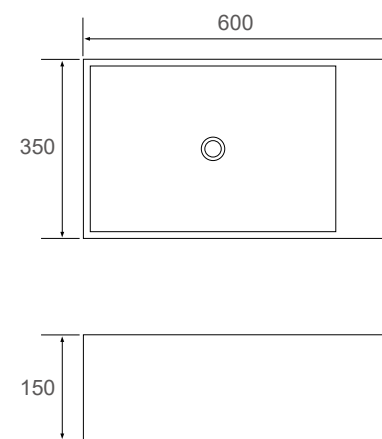

■ SAVANNAH

SI-A12-600
Color: Matt White
Size: 600x350x150mm