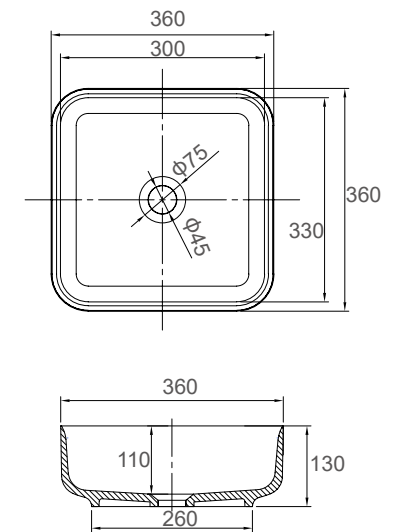

## DELIGHT

**SI-8833**  
 Size: 1500x850x510mm  
 Size: 1780x980x510mm

## ■ SELENE

**SI-M08G:** Gloss White  
**SI-M08:** Matt White  
**SI-M08B:** Matt Black  
**Size:** 578x444x150mm

# Solid Surface Basins

■ IVY

SI-M09G: Gloss White  
 SI-M09: Matt White  
 SI-M09B: Matt Black  
 Size: 420x420x150mm

■ GEMMA

SI-M17G: Gloss White  
 SI-M17: Matt White  
 SI-M17B: Matt Black  
 Size: 495x360x130mm

■ BLANCHE

SI-M16G: Gloss White  
 SI-M16: Matt White  
 SI-M16B: Matt Black  
 Size: 350x350x130mm

■ BLISS

SI-M18G: Gloss White  
 SI-M18: Matt White  
 SI-M18B: Matt Black  
 Size: 360x360x130mm