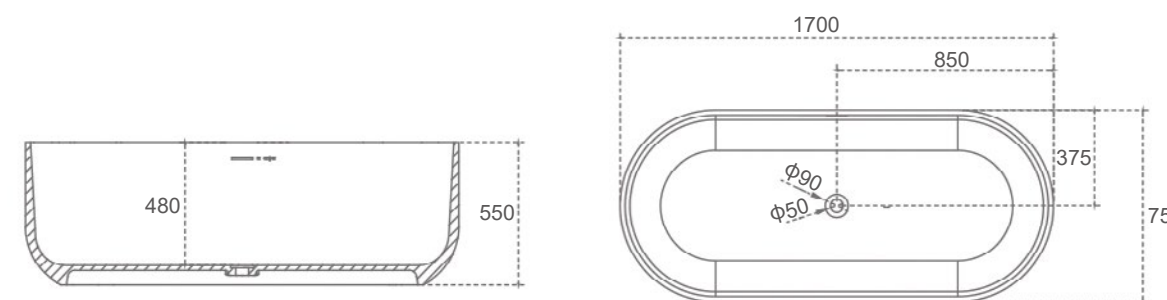

## DELIGHT

**SI-8833**  
 Size: 1500x850x510mm  
 Size: 1780x980x510mm

# Lilac Collection

▪ LILAC

SI-8822  
Size: 1700x750x550mm

# Leah *Collection*

▪ LEAH

SI-8807  
Size: 1650x780x580mm