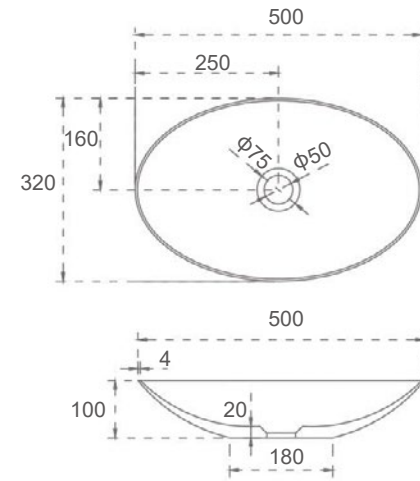

## DELIGHT

**SI-8833**  
 Size: 1500x850x510mm  
 Size: 1780x980x510mm

■ RIO-450

**SI-A25G-450 or SI-A25-450**  
 Color: Gloss White or Matt White  
 Size: 450x350x100mm

■ RIO-800

**SI-A25-800**  
 Color: Matt White  
 Size: 800x400x100mm

# Solid Surface Basins

■ LYDIA

**SI-A73G-500 or SI-A73-500**

**Color:** Gloss White or Matt White  
**Size:** 500x320x100mm

■ CHLOE

**SI-A78G-560 or SI-A78-560**

**Color:** Gloss White or Matt White  
**Size:** 560x320x155mm