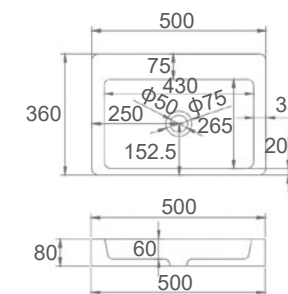

## DELIGHT

**SI-8833**  
 Size: 1500x850x510mm  
 Size: 1780x980x510mm

# Leah *Collection*

▪ LEAH

SI-8807  
Size: 1650x780x580mm

# Solid Surface Basins

■ COMO

**SI-A15G-425 or SI-A15-425**  
 Color: Gloss White or Matt White  
 Size: 425x425x105mm

■ ZAYA

**SI-A17-500 (Wall Hung Basin)**  
 Color: Gloss White or Matt White  
 Size: 500x300x200mm

■ COMPACT

**SI-A18G-500 or SI-A18-500**  
 Color: Gloss White or Matt White  
 Size: 500x350x400mm

■ GRANDE-380

**SI-A20G-380 or SI-A20-380**  
 Color: Gloss White or Matt White  
 Size: 380x380x80mm

■ GRANDE-500