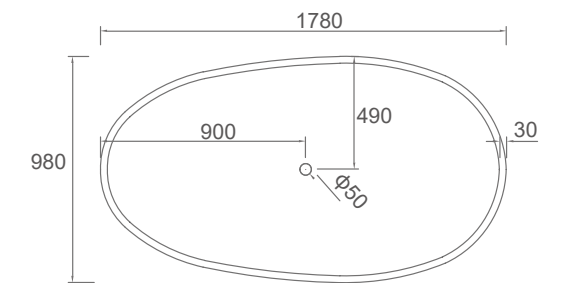

## DELIGHT

**SI-8833**  
 Size: 1500x850x510mm  
 Size: 1780x980x510mm