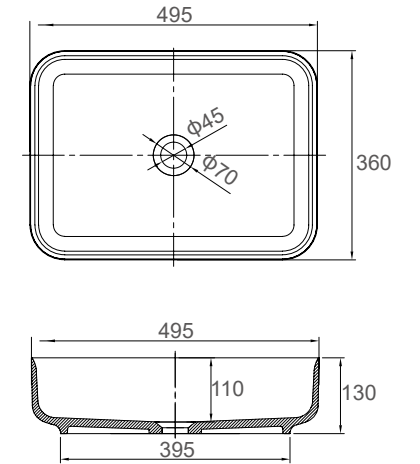

## DELIGHT

**SI-8833**  
 Size: 1500x850x510mm  
 Size: 1780x980x510mm

## ■ CRYSTAL

**SI-M02G:** Gloss White  
**SI-M02:** Matt White  
**SI-M02B:** Matt Black  
**Size:** 611x358x158mm

## ■ SELENE

**SI-M08G:** Gloss White  
**SI-M08:** Matt White  
**SI-M08B:** Matt Black  
**Size:** 578x444x150mm

# Solid Surface Basins

■ IVY

SI-M09G: Gloss White  
 SI-M09: Matt White  
 SI-M09B: Matt Black  
 Size: 420x420x150mm

■ GEMMA

SI-M17G: Gloss White  
 SI-M17: Matt White  
 SI-M17B: Matt Black  
 Size: 495x360x130mm