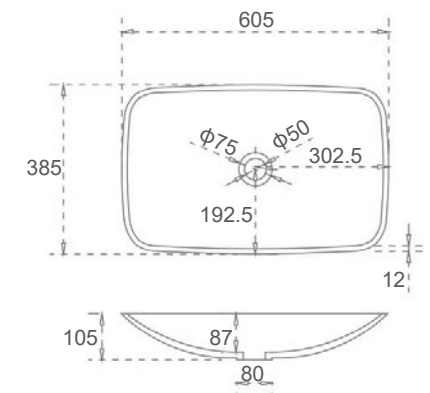

## DELIGHT

**SI-8833**  
 Size: 1500x850x510mm  
 Size: 1780x980x510mm

# Lilac Collection

▪ LILAC

SI-8822  
Size: 1700x750x550mm

# Leah *Collection*

▪ LEAH

SI-8807  
Size: 1650x780x580mm

# Solid Surface Basins

■ CECILY

**SI-A101G-600 or SI-A101-600**  
 Color: Gloss White or Matt White  
 Size: 600x400x130mm

■ URBAN

**SI-A06G-605 or SI-A06-605**  
 Color: Gloss White or Matt White  
 Size: 605x385x105mm