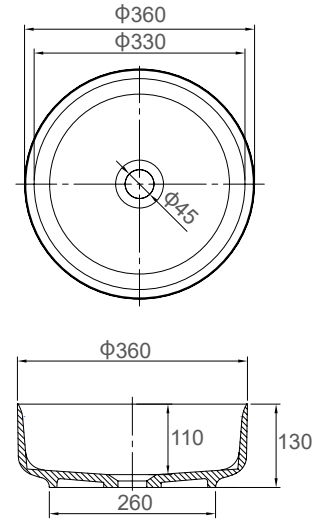

## DELIGHT

**SI-8833**  
 Size: 1500x850x510mm  
 Size: 1780x980x510mm

# Solid Surface Basins

■ IVY

SI-M09G: Gloss White  
 SI-M09: Matt White  
 SI-M09B: Matt Black  
 Size: 420x420x150mm

■ GEMMA

SI-M17G: Gloss White  
 SI-M17: Matt White  
 SI-M17B: Matt Black  
 Size: 495x360x130mm

■ BLANCHE

SI-M16G: Gloss White  
 SI-M16: Matt White  
 SI-M16B: Matt Black  
 Size: 350x350x130mm

■ BLISS

SI-M18G: Gloss White  
 SI-M18: Matt White  
 SI-M18B: Matt Black  
 Size: 360x360x130mm

# Solid Surface Basins

■ DAHLIA

SI-M19G: Gloss White  
 SI-M19: Matt White  
 SI-M19B: Matt Black  
 Size: 360x360x130mm

■ ROSANA

SI-M22G: Gloss White  
 SI-M22: Matt White  
 SI-M22B: Matt Black  
 Size: 625x415x150mm