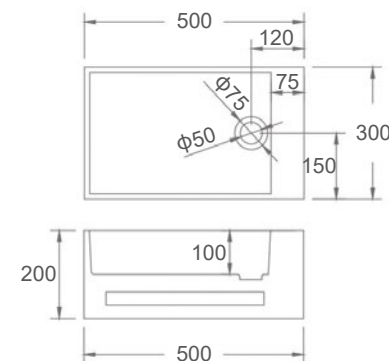

■ ZAYA

SI-A17-500 (Wall Hung Basin)
Color: Gloss White or Matt White
Size: 500x300x200mm