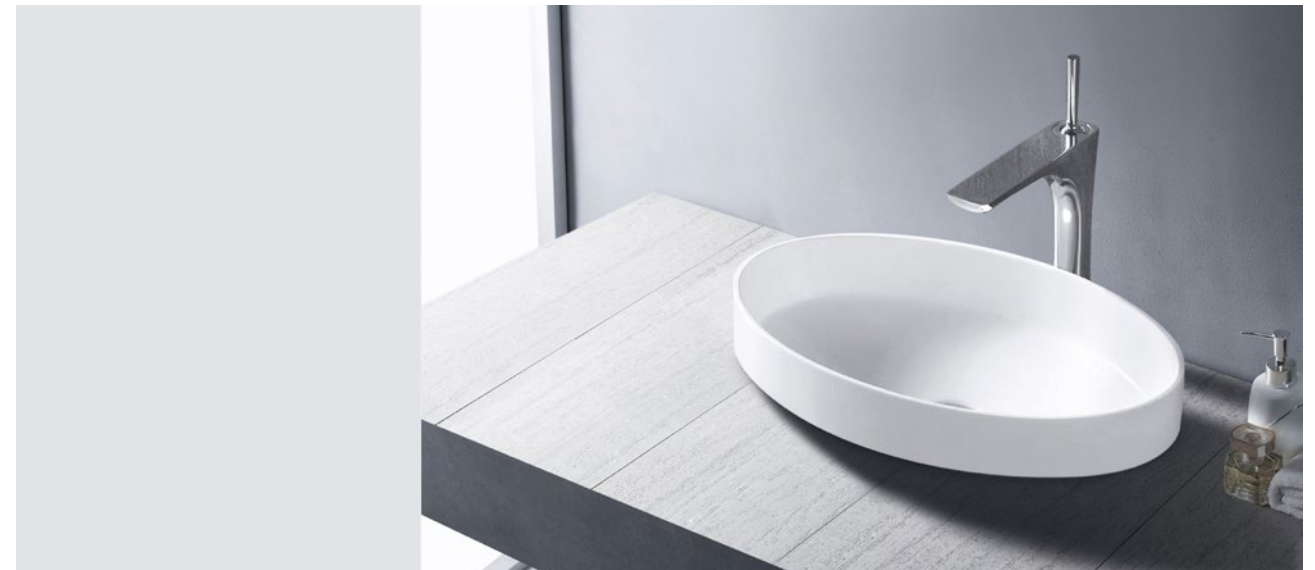

■ CROWN-515

SI-A08G-515 or SI-A08-515
Color: Gloss White or Matt White
Size: 515x335x135mm