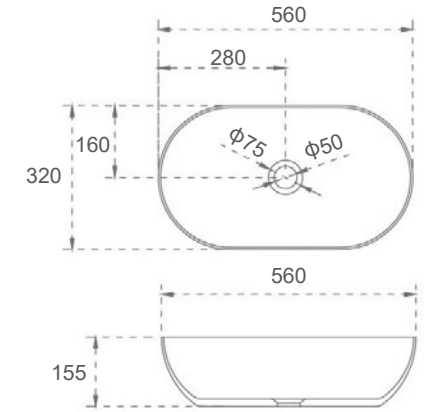

## DELIGHT

**SI-8833**  
 Size: 1500x850x510mm  
 Size: 1780x980x510mm

# Leah *Collection*

▪ LEAH

SI-8807  
Size: 1650x780x580mm

■ RIO-450

**SI-A25G-450 or SI-A25-450**  
 Color: Gloss White or Matt White  
 Size: 450x350x100mm

■ RIO-800

**SI-A25-800**  
 Color: Matt White  
 Size: 800x400x100mm

# Solid Surface Basins

■ LYDIA

**SI-A73G-500 or SI-A73-500**

**Color:** Gloss White or Matt White  
**Size:** 500x320x100mm

■ CHLOE

**SI-A78G-560 or SI-A78-560**

**Color:** Gloss White or Matt White  
**Size:** 560x320x155mm