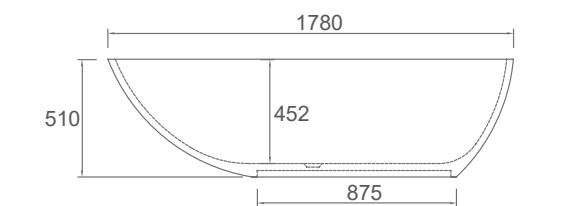

## DELIGHT

**SI-8833**  
 Size: 1500x850x510mm  
 Size: 1780x980x510mm