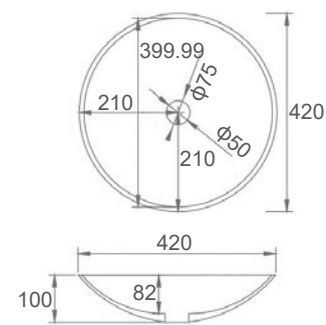

## DELIGHT

**SI-8833**  
 Size: 1500x850x510mm  
 Size: 1780x980x510mm

# Leah *Collection*

▪ LEAH

SI-8807  
Size: 1650x780x580mm

# Solid Surface Basins

■ CECILY

**SI-A101G-600 or SI-A101-600**  
 Color: Gloss White or Matt White  
 Size: 600x400x130mm

■ URBAN

**SI-A06G-605 or SI-A06-605**  
 Color: Gloss White or Matt White  
 Size: 605x385x105mm

■ OPAL

**SI-A02G-420 or SI-A02-420**  
 Color: Gloss White or Matt White  
 Size: 420x420x100mm

■ CROWN-515

**SI-A08G-515 or SI-A08-515**  
 Color: Gloss White or Matt White  
 Size: 515x335x135mm

■ CROWN-670