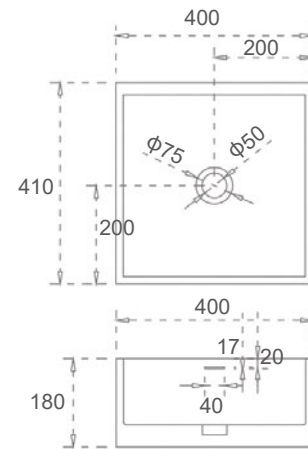

Solid Surface Basins

■ TITUS

SI-A66G-410 or SI-A66-410
Color: Gloss White or Matt White
Size: 410x400x180mm