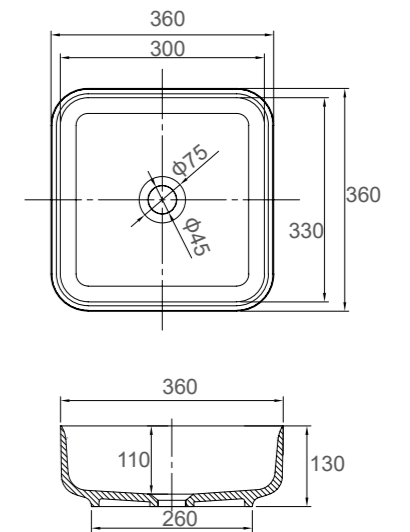

SI-M03G: Gloss White
SI-M03: Matt White
SI-M03B: Matt Black
Size: 547x400x155mm

■ CRYSTAL

SI-M02G: Gloss White
SI-M02: Matt White
SI-M02B: Matt Black
Size: 611x358x158mm

■ SELENE

SI-M08G: Gloss White
SI-M08: Matt White
SI-M08B: Matt Black
Size: 578x444x150mm

Solid Surface Basins

■ IVY

SI-M09G: Gloss White
 SI-M09: Matt White
 SI-M09B: Matt Black
 Size: 420x420x150mm

■ GEMMA

SI-M17G: Gloss White
 SI-M17: Matt White
 SI-M17B: Matt Black
 Size: 495x360x130mm

■ BLANCHE

SI-M16G: Gloss White
 SI-M16: Matt White
 SI-M16B: Matt Black
 Size: 350x350x130mm

■ BLISS

SI-M18G: Gloss White
 SI-M18: Matt White
 SI-M18B: Matt Black
 Size: 360x360x130mm

Solid Surface Basins

DAHLIA

SI-M19G: Gloss White
 SI-M19: Matt White
 SI-M19B: Matt Black
 Size: 360x360x130mm

ROSANA

SI-M22G: Gloss White
 SI-M22: Matt White
 SI-M22B: Matt Black
 Size: 625x415x150mm

LILA

SI-M20G: Gloss White
 SI-M20: Matt White
 SI-M20B: Matt Black
 Size: 540x361x130mm

AQUA

Please Contact Office
 For More Details