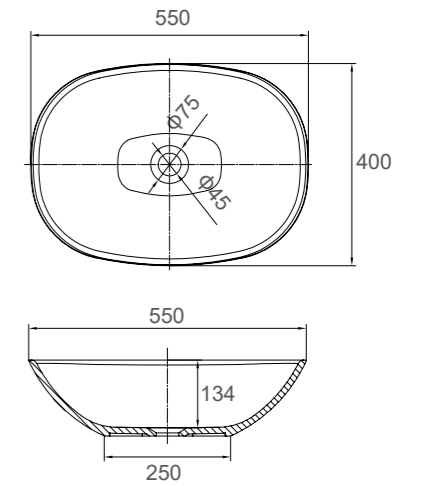

SI-A78G-560 or SI-A78-560

Color: Gloss White or Matt White

Size: 560x320x155mm

■ ABEL

SI-A75G-600 or SI-A75-600

Color: Gloss White or Matt White

Size: 600x350x160mm

■ SPLIZE

SI-A07G-605 or SI-A07-605

Color: Gloss White or Matt White

Size: 605x425x150mm

Solid Surface Basins

■ ODESSA

SI-A19G-460 or SI-A19-460

Color: Gloss White or Matt White
Size: 460x460x165mm

■ AMBER

SI-M03G: Gloss White
SI-M03: Matt White
SI-M03B: Matt Black
Size: 547x400x155mm

■ CRYSTAL

SI-M02G: Gloss White
SI-M02: Matt White
SI-M02B: Matt Black
Size: 611x358x158mm

■ SELENE

SI-M08G: Gloss White
SI-M08: Matt White
SI-M08B: Matt Black
Size: 578x444x150mm

Solid Surface Basins

■ IVY

SI-M09G: Gloss White
 SI-M09: Matt White
 SI-M09B: Matt Black
 Size: 420x420x150mm

■ GEMMA

SI-M17G: Gloss White
 SI-M17: Matt White
 SI-M17B: Matt Black
 Size: 495x360x130mm

■ BLANCHE