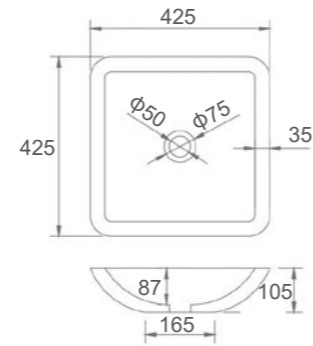

Solid Surface Basins

■ COMO

SI-A15G-425 or SI-A15-425
Color: Gloss White or Matt White
Size: 425x425x105mm