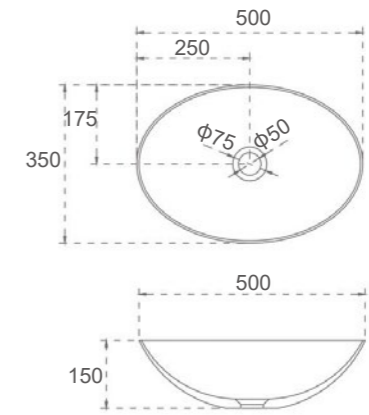

SI-A18G-500 or SI-A18-500
 Color: Gloss White or Matt White
 Size: 500x350x400mm

■ GRANDE-380

SI-A20G-380 or SI-A20-380
 Color: Gloss White or Matt White
 Size: 380x380x80mm

■ GRANDE-500

SI-A20G-500 or SI-A20-500
 Color: Gloss White or Matt White
 Size: 500x500x80mm

■ QUATTRO

SI-A28G-510 or SI-A28-510
 Color: Gloss White or Matt White
 Size: 510x360x115mm

■ OTIS

SI-A26G-420 or SI-A26-420
 Color: Gloss White or Matt White
 Size: 420x420x150mm

■ PHOENIX-500

SI-A23G-500 or SI-A23-500
 Color: Gloss White or Matt White
 Size: 500x320x100mm

■ PHOENIX-600

SI-A23G-600 or SI-A23-600
 Color: Gloss White or Matt White
 Size: 600x355x100mm

Solid Surface Basins

■ TITUS

SI-A66G-410 or SI-A66-410
 Color: Gloss White or Matt White
 Size: 410x400x180mm

■ SAVANNAH

SI-A12-600
 Color: Matt White
 Size: 600x350x150mm

■ AMOS

SI-A72G-500 or SI-A72-500
 Color: Gloss White or Matt White
 Size: 500x350x150mm

■ RIO-450

SI-A25G-450 or SI-A25-450
 Color: Gloss White or Matt White
 Size: 450x350x100mm