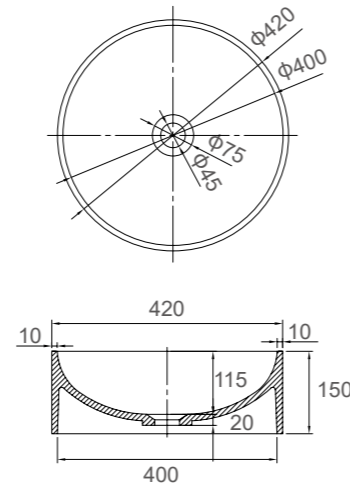

SI-A78G-560 or SI-A78-560

Color: Gloss White or Matt White

Size: 560x320x155mm

■ ABEL

SI-A75G-600 or SI-A75-600

Color: Gloss White or Matt White

Size: 600x350x160mm

■ SPLIZE

SI-M03G: Gloss White
SI-M03: Matt White
SI-M03B: Matt Black
Size: 547x400x155mm

■ CRYSTAL

SI-M02G: Gloss White
SI-M02: Matt White
SI-M02B: Matt Black
Size: 611x358x158mm

■ SELENE

SI-M08G: Gloss White
SI-M08: Matt White
SI-M08B: Matt Black
Size: 578x444x150mm

Solid Surface Basins

■ IVY

SI-M09G: Gloss White
 SI-M09: Matt White
 SI-M09B: Matt Black
 Size: 420x420x150mm

■ GEMMA

SI-M17G: Gloss White
 SI-M17: Matt White
 SI-M17B: Matt Black
 Size: 495x360x130mm

■ BLANCHE

SI-M16G: Gloss White
 SI-M16: Matt White
 SI-M16B: Matt Black
 Size: 350x350x130mm

■ BLISS

SI-M18G: Gloss White
 SI-M18: Matt White
 SI-M18B: Matt Black
 Size: 360x360x130mm

Solid Surface Basins

DAHLIA

SI-M19G: Gloss White
 SI-M19: Matt White
 SI-M19B: Matt Black
 Size: 360x360x130mm