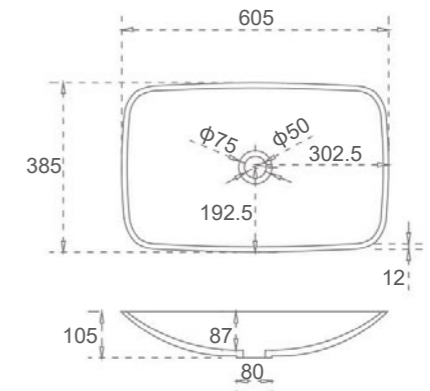

Solid Surface Basins

■ CECILY

SI-A101G-600 or SI-A101-600
 Color: Gloss White or Matt White
 Size: 600x400x130mm

■ URBAN

SI-A06G-605 or SI-A06-605
 Color: Gloss White or Matt White
 Size: 605x385x105mm

■ OPAL

SI-A02G-420 or SI-A02-420
 Color: Gloss White or Matt White
 Size: 420x420x100mm

■ CROWN-515

SI-A08G-515 or SI-A08-515
 Color: Gloss White or Matt White
 Size: 515x335x135mm

■ CROWN-670

SI-A08G-670 or SI-A08-670
 Color: Gloss White or Matt White
 Size: 670x420x150mm

SI-A18G-500 or SI-A18-500
 Color: Gloss White or Matt White
 Size: 500x350x400mm

■ GRANDE-380

SI-A20G-380 or SI-A20-380
 Color: Gloss White or Matt White
 Size: 380x380x80mm

■ GRANDE-500

SI-A20G-500 or SI-A20-500
 Color: Gloss White or Matt White
 Size: 500x500x80mm

SI-A78G-560 or SI-A78-560

Color: Gloss White or Matt White

Size: 560x320x155mm

■ ABEL

SI-A75G-600 or SI-A75-600

Color: Gloss White or Matt White

Size: 600x350x160mm

■ SPLIZE