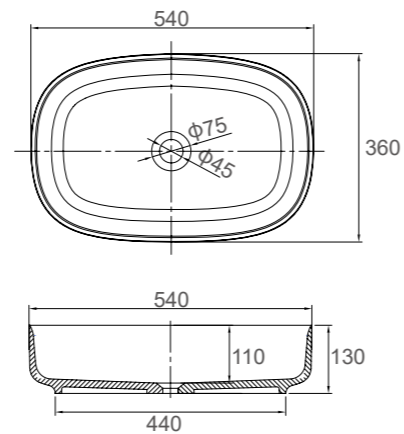

SI-M03G: Gloss White
SI-M03: Matt White
SI-M03B: Matt Black
Size: 547x400x155mm

■ CRYSTAL

SI-M02G: Gloss White
SI-M02: Matt White
SI-M02B: Matt Black
Size: 611x358x158mm

■ SELENE

SI-M08G: Gloss White
SI-M08: Matt White
SI-M08B: Matt Black
Size: 578x444x150mm

Solid Surface Basins

■ IVY

SI-M09G: Gloss White
 SI-M09: Matt White
 SI-M09B: Matt Black
 Size: 420x420x150mm

■ GEMMA

SI-M17G: Gloss White
 SI-M17: Matt White
 SI-M17B: Matt Black
 Size: 495x360x130mm

■ BLANCHE

SI-M16G: Gloss White
 SI-M16: Matt White
 SI-M16B: Matt Black
 Size: 350x350x130mm

■ BLISS

SI-M18G: Gloss White
 SI-M18: Matt White
 SI-M18B: Matt Black
 Size: 360x360x130mm

Solid Surface Basins

DAHLIA

SI-M19G: Gloss White
 SI-M19: Matt White
 SI-M19B: Matt Black
 Size: 360x360x130mm

ROSANA

SI-M22G: Gloss White
 SI-M22: Matt White
 SI-M22B: Matt Black
 Size: 625x415x150mm

LILA

SI-M20G: Gloss White
 SI-M20: Matt White
 SI-M20B: Matt Black
 Size: 540x361x130mm

AQUA

Please Contact Office
 For More Details