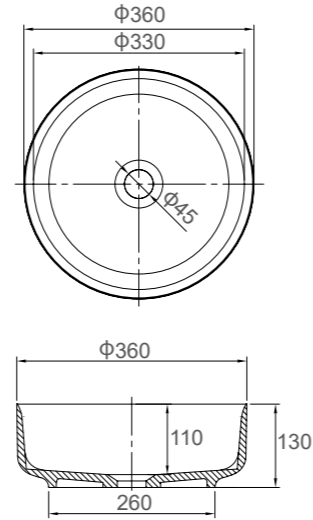

SI-M03G: Gloss White
SI-M03: Matt White
SI-M03B: Matt Black
Size: 547x400x155mm

■ CRYSTAL

SI-M02G: Gloss White
SI-M02: Matt White
SI-M02B: Matt Black
Size: 611x358x158mm

■ SELENE

SI-M08G: Gloss White
SI-M08: Matt White
SI-M08B: Matt Black
Size: 578x444x150mm

Solid Surface Basins

■ IVY

SI-M09G: Gloss White
 SI-M09: Matt White
 SI-M09B: Matt Black
 Size: 420x420x150mm

■ GEMMA

SI-M17G: Gloss White
 SI-M17: Matt White
 SI-M17B: Matt Black
 Size: 495x360x130mm

■ BLANCHE

SI-M16G: Gloss White
 SI-M16: Matt White
 SI-M16B: Matt Black
 Size: 350x350x130mm

■ BLISS

SI-M18G: Gloss White
 SI-M18: Matt White
 SI-M18B: Matt Black
 Size: 360x360x130mm

Solid Surface Basins

DAHLIA

SI-M19G: Gloss White
 SI-M19: Matt White
 SI-M19B: Matt Black
 Size: 360x360x130mm

ROSANA

SI-M22G: Gloss White
 SI-M22: Matt White
 SI-M22B: Matt Black
 Size: 625x415x150mm

LILA

SI-M20G: Gloss White
 SI-M20: Matt White
 SI-M20B: Matt Black
 Size: 540x361x130mm

AQUA

Please Contact Office
 For More Details