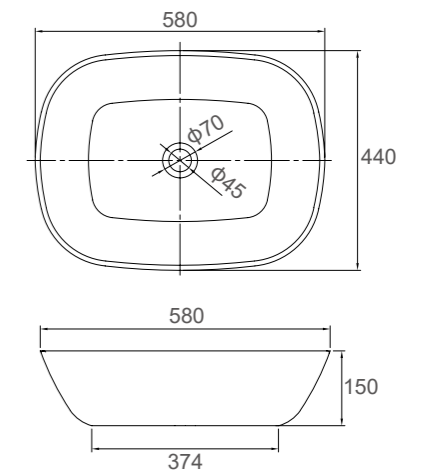

SI-A78G-560 or SI-A78-560

Color: Gloss White or Matt White

Size: 560x320x155mm

■ ABEL

SI-A75G-600 or SI-A75-600

Color: Gloss White or Matt White

Size: 600x350x160mm

■ SPLIZE

SI-A07G-605 or SI-A07-605

Color: Gloss White or Matt White

Size: 605x425x150mm

Solid Surface Basins

■ ODESSA

SI-A19G-460 or SI-A19-460

Color: Gloss White or Matt White
Size: 460x460x165mm

■ AMBER

SI-M03G: Gloss White
SI-M03: Matt White
SI-M03B: Matt Black
Size: 547x400x155mm

■ CRYSTAL

SI-M02G: Gloss White
SI-M02: Matt White
SI-M02B: Matt Black
Size: 611x358x158mm

■ SELENE

SI-M08G: Gloss White
SI-M08: Matt White
SI-M08B: Matt Black
Size: 578x444x150mm

Solid Surface Basins

■ IVY

SI-M09G: Gloss White
 SI-M09: Matt White
 SI-M09B: Matt Black
 Size: 420x420x150mm

■ GEMMA

SI-M17G: Gloss White
 SI-M17: Matt White
 SI-M17B: Matt Black
 Size: 495x360x130mm

■ BLANCHE