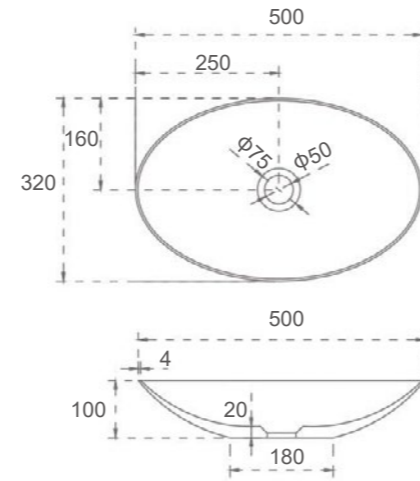

■ SAVANNAH

SI-A12-600
 Color: Matt White
 Size: 600x350x150mm

■ AMOS

SI-A72G-500 or SI-A72-500
 Color: Gloss White or Matt White
 Size: 500x350x150mm

■ RIO-450

SI-A25G-450 or SI-A25-450
 Color: Gloss White or Matt White
 Size: 450x350x100mm

■ RIO-800

SI-A25-800
 Color: Matt White
 Size: 800x400x100mm

Solid Surface Basins

■ LYDIA

SI-A73G-500 or SI-A73-500

Color: Gloss White or Matt White

Size: 500x320x100mm

■ CHLOE

SI-A78G-560 or SI-A78-560

Color: Gloss White or Matt White

Size: 560x320x155mm

■ ABEL

SI-A75G-600 or SI-A75-600

Color: Gloss White or Matt White

Size: 600x350x160mm

■ SPLIZE

ROSANA

SI-M22G: Gloss White
 SI-M22: Matt White
 SI-M22B: Matt Black
 Size: 625x415x150mm

LILA

SI-M20G: Gloss White
 SI-M20: Matt White
 SI-M20B: Matt Black
 Size: 540x361x130mm

AQUA

Please Contact Office
 For More Details