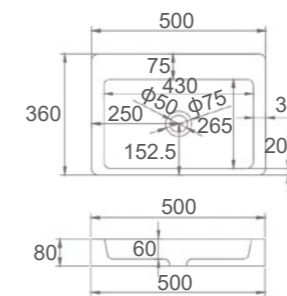

SI-A02G-420 or SI-A02-420
 Color: Gloss White or Matt White
 Size: 420x420x100mm

■ CROWN-515

SI-A08G-515 or SI-A08-515
 Color: Gloss White or Matt White
 Size: 515x335x135mm

■ CROWN-670

SI-A08G-670 or SI-A08-670
 Color: Gloss White or Matt White
 Size: 670x420x150mm

Solid Surface Basins

■ COMO

SI-A15G-425 or SI-A15-425
 Color: Gloss White or Matt White
 Size: 425x425x105mm

■ ZAYA

SI-A17-500 (Wall Hung Basin)
 Color: Gloss White or Matt White
 Size: 500x300x200mm

■ COMPACT

SI-A18G-500 or SI-A18-500
 Color: Gloss White or Matt White
 Size: 500x350x400mm

■ GRANDE-380

SI-A20G-380 or SI-A20-380
 Color: Gloss White or Matt White
 Size: 380x380x80mm

■ GRANDE-500

SI-A20G-500 or SI-A20-500
 Color: Gloss White or Matt White
 Size: 500x500x80mm

■ QUATTRO

SI-A28G-510 or SI-A28-510
 Color: Gloss White or Matt White
 Size: 510x360x115mm

■ OTIS

SI-A26G-420 or SI-A26-420
 Color: Gloss White or Matt White
 Size: 420x420x150mm

■ PHOENIX-500

SI-A23G-500 or SI-A23-500
 Color: Gloss White or Matt White
 Size: 500x320x100mm