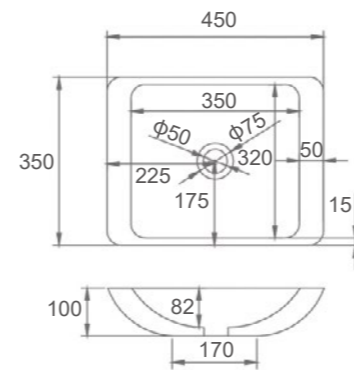

■ QUATTRO

SI-A28G-510 or SI-A28-510
 Color: Gloss White or Matt White
 Size: 510x360x115mm

■ OTIS

SI-A26G-420 or SI-A26-420
 Color: Gloss White or Matt White
 Size: 420x420x150mm

■ PHOENIX-500

SI-A23G-500 or SI-A23-500
 Color: Gloss White or Matt White
 Size: 500x320x100mm

■ PHOENIX-600

SI-A23G-600 or SI-A23-600
 Color: Gloss White or Matt White
 Size: 600x355x100mm

Solid Surface Basins

■ TITUS

SI-A66G-410 or SI-A66-410
 Color: Gloss White or Matt White
 Size: 410x400x180mm

■ SAVANNAH

SI-A12-600
 Color: Matt White
 Size: 600x350x150mm

■ AMOS

SI-A72G-500 or SI-A72-500
 Color: Gloss White or Matt White
 Size: 500x350x150mm

■ RIO-450

SI-A25G-450 or SI-A25-450
 Color: Gloss White or Matt White
 Size: 450x350x100mm

SI-A78G-560 or SI-A78-560

Color: Gloss White or Matt White

Size: 560x320x155mm

■ ABEL

SI-A75G-600 or SI-A75-600

Color: Gloss White or Matt White

Size: 600x350x160mm

■ SPLIZE