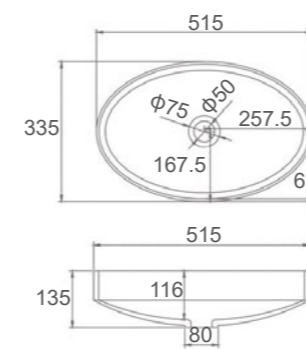

Solid Surface Basins

■ CECILY

SI-A101G-600 or SI-A101-600
 Color: Gloss White or Matt White
 Size: 600x400x130mm

■ URBAN

SI-A06G-605 or SI-A06-605
 Color: Gloss White or Matt White
 Size: 605x385x105mm

■ OPAL

SI-A02G-420 or SI-A02-420
 Color: Gloss White or Matt White
 Size: 420x420x100mm

■ CROWN-515

SI-A08G-515 or SI-A08-515
 Color: Gloss White or Matt White
 Size: 515x335x135mm

■ CROWN-670

SI-A08G-670 or SI-A08-670
 Color: Gloss White or Matt White
 Size: 670x420x150mm

SI-A18G-500 or SI-A18-500
 Color: Gloss White or Matt White
 Size: 500x350x400mm

■ GRANDE-380

SI-A20G-380 or SI-A20-380
 Color: Gloss White or Matt White
 Size: 380x380x80mm

■ GRANDE-500

SI-A20G-500 or SI-A20-500
 Color: Gloss White or Matt White
 Size: 500x500x80mm

ROSANA

SI-M22G: Gloss White
 SI-M22: Matt White
 SI-M22B: Matt Black
 Size: 625x415x150mm

LILA

SI-M20G: Gloss White
 SI-M20: Matt White
 SI-M20B: Matt Black
 Size: 540x361x130mm

AQUA

Please Contact Office
 For More Details