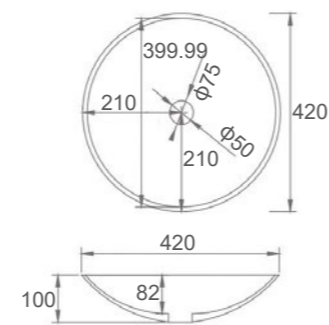

Solid Surface Basins

■ CECILY

SI-A101G-600 or SI-A101-600
 Color: Gloss White or Matt White
 Size: 600x400x130mm

■ URBAN

SI-A06G-605 or SI-A06-605
 Color: Gloss White or Matt White
 Size: 605x385x105mm

■ OPAL

SI-A02G-420 or SI-A02-420
 Color: Gloss White or Matt White
 Size: 420x420x100mm

■ CROWN-515

SI-A08G-515 or SI-A08-515
 Color: Gloss White or Matt White
 Size: 515x335x135mm

■ CROWN-670

SI-A08G-670 or SI-A08-670
 Color: Gloss White or Matt White
 Size: 670x420x150mm

SI-A18G-500 or SI-A18-500
 Color: Gloss White or Matt White
 Size: 500x350x400mm

■ GRANDE-380

SI-A20G-380 or SI-A20-380
 Color: Gloss White or Matt White
 Size: 380x380x80mm

■ GRANDE-500

SI-A20G-500 or SI-A20-500
 Color: Gloss White or Matt White
 Size: 500x500x80mm

SI-A78G-560 or SI-A78-560

Color: Gloss White or Matt White

Size: 560x320x155mm

■ ABEL

SI-A75G-600 or SI-A75-600

Color: Gloss White or Matt White

Size: 600x350x160mm

■ SPLIZE