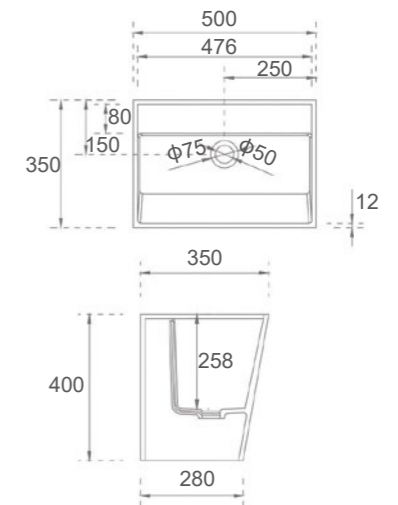

SI-A02G-420 or SI-A02-420
 Color: Gloss White or Matt White
 Size: 420x420x100mm

■ CROWN-515

SI-A08G-515 or SI-A08-515
 Color: Gloss White or Matt White
 Size: 515x335x135mm

■ CROWN-670

SI-A08G-670 or SI-A08-670
 Color: Gloss White or Matt White
 Size: 670x420x150mm

Solid Surface Basins

■ COMO

SI-A15G-425 or SI-A15-425
 Color: Gloss White or Matt White
 Size: 425x425x105mm

■ ZAYA

SI-A17-500 (Wall Hung Basin)
 Color: Gloss White or Matt White
 Size: 500x300x200mm

■ COMPACT

SI-A18G-500 or SI-A18-500
 Color: Gloss White or Matt White
 Size: 500x350x400mm

■ GRANDE-380

SI-A20G-380 or SI-A20-380
 Color: Gloss White or Matt White
 Size: 380x380x80mm

■ GRANDE-500

SI-A20G-500 or SI-A20-500
 Color: Gloss White or Matt White
 Size: 500x500x80mm

■ GRANDE-600

SI-A20G-600 or SI-A20-600
 Color: Gloss White or Matt White
 Size: 600x415x105mm

Solid Surface Basins

■ MONARCO

SI-A22G-595 or SI-A22-595
 Color: Gloss White or Matt White
 Size: 595x345x100mm