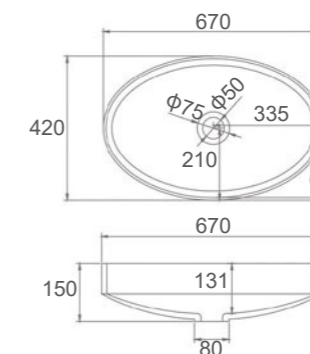

Solid Surface Basins

■ CECILY

SI-A101G-600 or SI-A101-600
 Color: Gloss White or Matt White
 Size: 600x400x130mm

■ URBAN

SI-A06G-605 or SI-A06-605
 Color: Gloss White or Matt White
 Size: 605x385x105mm

■ OPAL

SI-A02G-420 or SI-A02-420
 Color: Gloss White or Matt White
 Size: 420x420x100mm

■ CROWN-515

SI-A08G-515 or SI-A08-515
 Color: Gloss White or Matt White
 Size: 515x335x135mm

■ CROWN-670

SI-A08G-670 or SI-A08-670
 Color: Gloss White or Matt White
 Size: 670x420x150mm

SI-A18G-500 or SI-A18-500
 Color: Gloss White or Matt White
 Size: 500x350x400mm

■ GRANDE-380

SI-A20G-380 or SI-A20-380
 Color: Gloss White or Matt White
 Size: 380x380x80mm

■ GRANDE-500

SI-A20G-500 or SI-A20-500
 Color: Gloss White or Matt White
 Size: 500x500x80mm

ROSANA

SI-M22G: Gloss White
 SI-M22: Matt White
 SI-M22B: Matt Black
 Size: 625x415x150mm

LILA

SI-M20G: Gloss White
 SI-M20: Matt White
 SI-M20B: Matt Black
 Size: 540x361x130mm

AQUA

Please Contact Office
 For More Details