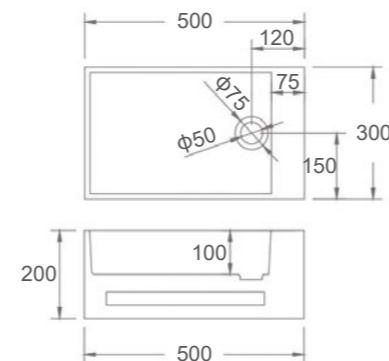

■ ZAYA

SI-A17-500 (Wall Hung Basin)
Color: Gloss White or Matt White
Size: 500x300x200mm