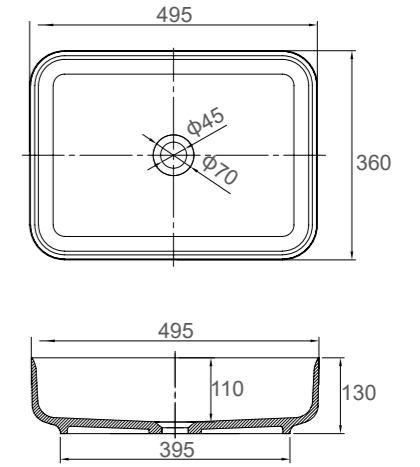

SI-A78G-560 or SI-A78-560

Color: Gloss White or Matt White

Size: 560x320x155mm

■ ABEL

SI-A75G-600 or SI-A75-600

Color: Gloss White or Matt White

Size: 600x350x160mm

■ SPLIZE

SI-M03G: Gloss White
SI-M03: Matt White
SI-M03B: Matt Black
Size: 547x400x155mm

■ CRYSTAL

SI-M02G: Gloss White
SI-M02: Matt White
SI-M02B: Matt Black
Size: 611x358x158mm

■ SELENE

SI-M08G: Gloss White
SI-M08: Matt White
SI-M08B: Matt Black
Size: 578x444x150mm

Solid Surface Basins

■ IVY

SI-M09G: Gloss White
 SI-M09: Matt White
 SI-M09B: Matt Black
 Size: 420x420x150mm

■ GEMMA

SI-M17G: Gloss White
 SI-M17: Matt White
 SI-M17B: Matt Black
 Size: 495x360x130mm

■ BLANCHE

SI-M16G: Gloss White
 SI-M16: Matt White
 SI-M16B: Matt Black
 Size: 350x350x130mm

■ BLISS

SI-M18G: Gloss White
 SI-M18: Matt White
 SI-M18B: Matt Black
 Size: 360x360x130mm

Solid Surface Basins

DAHLIA

SI-M19G: Gloss White
 SI-M19: Matt White
 SI-M19B: Matt Black
 Size: 360x360x130mm