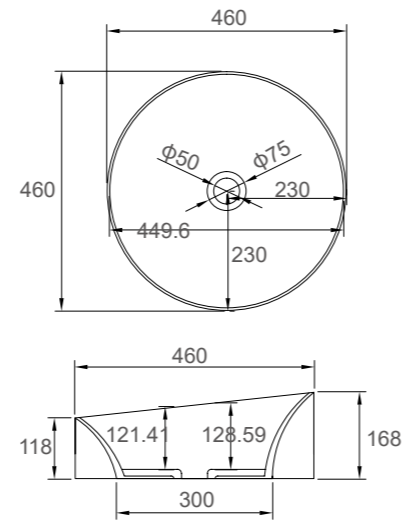

SI-A18G-500 or SI-A18-500
 Color: Gloss White or Matt White
 Size: 500x350x400mm

■ GRANDE-380

SI-A20G-380 or SI-A20-380
 Color: Gloss White or Matt White
 Size: 380x380x80mm

■ GRANDE-500

SI-A20G-500 or SI-A20-500
 Color: Gloss White or Matt White
 Size: 500x500x80mm

SI-A78G-560 or SI-A78-560

Color: Gloss White or Matt White

Size: 560x320x155mm

■ ABEL

SI-A75G-600 or SI-A75-600

Color: Gloss White or Matt White

Size: 600x350x160mm

■ SPLIZE

SI-A07G-605 or SI-A07-605

Color: Gloss White or Matt White

Size: 605x425x150mm

Solid Surface Basins

■ ODESSA

SI-A19G-460 or SI-A19-460

Color: Gloss White or Matt White
Size: 460x460x165mm

■ AMBER

SI-M03G: Gloss White
SI-M03: Matt White
SI-M03B: Matt Black
Size: 547x400x155mm

■ CRYSTAL

SI-M02G: Gloss White
SI-M02: Matt White
SI-M02B: Matt Black
Size: 611x358x158mm

■ SELENE

SI-M08G: Gloss White
SI-M08: Matt White
SI-M08B: Matt Black
Size: 578x444x150mm