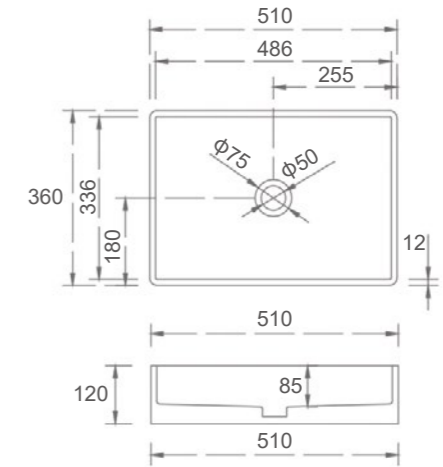

SI-A18G-500 or SI-A18-500
 Color: Gloss White or Matt White
 Size: 500x350x400mm

■ GRANDE-380

SI-A20G-380 or SI-A20-380
 Color: Gloss White or Matt White
 Size: 380x380x80mm

■ GRANDE-500

SI-A20G-500 or SI-A20-500
 Color: Gloss White or Matt White
 Size: 500x500x80mm

■ GRANDE-600

SI-A20G-600 or SI-A20-600
 Color: Gloss White or Matt White
 Size: 600x415x105mm

Solid Surface Basins

■ MONARCO

SI-A22G-595 or SI-A22-595
 Color: Gloss White or Matt White
 Size: 595x345x100mm

■ QUATTRO

SI-A28G-510 or SI-A28-510
 Color: Gloss White or Matt White
 Size: 510x360x115mm

■ OTIS

SI-A26G-420 or SI-A26-420
 Color: Gloss White or Matt White
 Size: 420x420x150mm

■ PHOENIX-500

SI-A23G-500 or SI-A23-500
 Color: Gloss White or Matt White
 Size: 500x320x100mm

ROSANA

SI-M22G: Gloss White
 SI-M22: Matt White
 SI-M22B: Matt Black
 Size: 625x415x150mm

LILA

SI-M20G: Gloss White
 SI-M20: Matt White
 SI-M20B: Matt Black
 Size: 540x361x130mm

AQUA

Please Contact Office
 For More Details