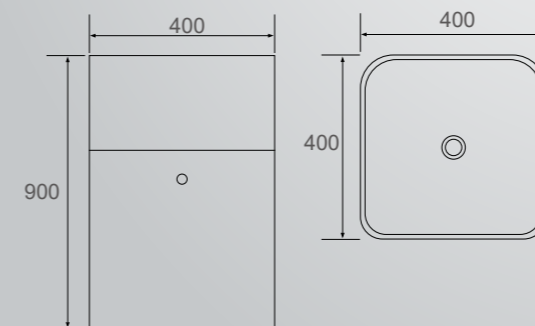

SI-M16G: Gloss White
 SI-M16: Matt White
 SI-M16B: Matt Black
 Size: 350x350x130mm

■ BLISS

SI-M18G: Gloss White
 SI-M18: Matt White
 SI-M18B: Matt Black
 Size: 360x360x130mm

Solid Surface Basins

DAHLIA

SI-M19G: Gloss White
 SI-M19: Matt White
 SI-M19B: Matt Black
 Size: 360x360x130mm

ROSANA

SI-M22G: Gloss White
 SI-M22: Matt White
 SI-M22B: Matt Black
 Size: 625x415x150mm

LILA

SI-M20G: Gloss White
 SI-M20: Matt White
 SI-M20B: Matt Black
 Size: 540x361x130mm

AQUA

Please Contact Office
 For More Details

■ CLASSICO

SI-Z06-605
 Color: Matt White
 Size: 605x425x850mm

■ ALYSSA

SI-Z14 MATT FINISH
 Size: 400x400x900mm
 FREESTANDING BASIN WITH
 PORTAL STORAGE DRAWER