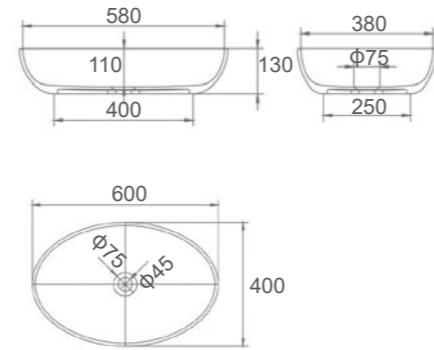

Solid Surface Basins

■ CECILY

SI-A101G-600 or SI-A101-600
 Color: Gloss White or Matt White
 Size: 600x400x130mm

■ URBAN

SI-A06G-605 or SI-A06-605
 Color: Gloss White or Matt White
 Size: 605x385x105mm

■ OPAL

SI-A02G-420 or SI-A02-420
 Color: Gloss White or Matt White
 Size: 420x420x100mm

■ CROWN-515

SI-A08G-515 or SI-A08-515
 Color: Gloss White or Matt White
 Size: 515x335x135mm

■ CROWN-670

SI-A08G-670 or SI-A08-670
 Color: Gloss White or Matt White
 Size: 670x420x150mm

SI-A18G-500 or SI-A18-500
 Color: Gloss White or Matt White
 Size: 500x350x400mm

■ GRANDE-380

SI-A20G-380 or SI-A20-380
 Color: Gloss White or Matt White
 Size: 380x380x80mm

■ GRANDE-500

SI-A20G-500 or SI-A20-500
 Color: Gloss White or Matt White
 Size: 500x500x80mm

ROSANA

SI-M22G: Gloss White
 SI-M22: Matt White
 SI-M22B: Matt Black
 Size: 625x415x150mm

LILA

SI-M20G: Gloss White
 SI-M20: Matt White
 SI-M20B: Matt Black
 Size: 540x361x130mm

AQUA

Please Contact Office
 For More Details