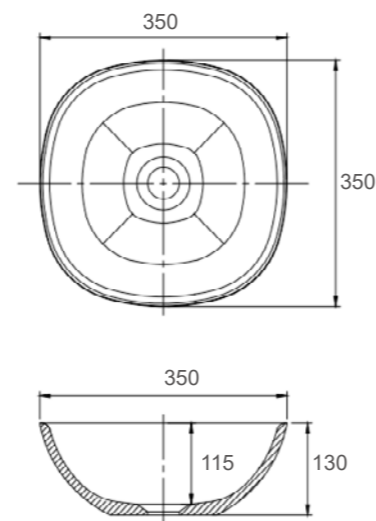

SI-M03G: Gloss White
SI-M03: Matt White
SI-M03B: Matt Black
Size: 547x400x155mm

■ CRYSTAL

SI-M02G: Gloss White
SI-M02: Matt White
SI-M02B: Matt Black
Size: 611x358x158mm

■ SELENE

SI-M08G: Gloss White
SI-M08: Matt White
SI-M08B: Matt Black
Size: 578x444x150mm

Solid Surface Basins

■ IVY

SI-M09G: Gloss White
 SI-M09: Matt White
 SI-M09B: Matt Black
 Size: 420x420x150mm

■ GEMMA

SI-M17G: Gloss White
 SI-M17: Matt White
 SI-M17B: Matt Black
 Size: 495x360x130mm

■ BLANCHE

SI-M16G: Gloss White
 SI-M16: Matt White
 SI-M16B: Matt Black
 Size: 350x350x130mm

■ BLISS

SI-M18G: Gloss White
 SI-M18: Matt White
 SI-M18B: Matt Black
 Size: 360x360x130mm

Solid Surface Basins

DAHLIA

SI-M19G: Gloss White
 SI-M19: Matt White
 SI-M19B: Matt Black
 Size: 360x360x130mm

ROSANA

SI-M22G: Gloss White
 SI-M22: Matt White
 SI-M22B: Matt Black
 Size: 625x415x150mm

LILA

SI-M20G: Gloss White
 SI-M20: Matt White
 SI-M20B: Matt Black
 Size: 540x361x130mm

AQUA

Please Contact Office
 For More Details