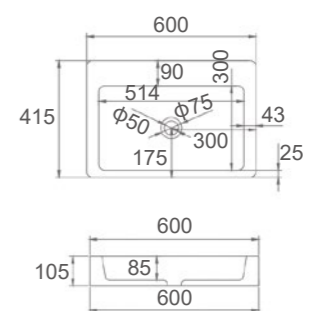

SI-A02G-420 or SI-A02-420
 Color: Gloss White or Matt White
 Size: 420x420x100mm

■ CROWN-515

SI-A08G-515 or SI-A08-515
 Color: Gloss White or Matt White
 Size: 515x335x135mm

■ CROWN-670

SI-A08G-670 or SI-A08-670
 Color: Gloss White or Matt White
 Size: 670x420x150mm

SI-A18G-500 or SI-A18-500
 Color: Gloss White or Matt White
 Size: 500x350x400mm

■ GRANDE-380

SI-A20G-380 or SI-A20-380
 Color: Gloss White or Matt White
 Size: 380x380x80mm

■ GRANDE-500

SI-A20G-500 or SI-A20-500
 Color: Gloss White or Matt White
 Size: 500x500x80mm

■ GRANDE-600

SI-A20G-600 or SI-A20-600
 Color: Gloss White or Matt White
 Size: 600x415x105mm

Solid Surface Basins

■ MONARCO

SI-A22G-595 or SI-A22-595
 Color: Gloss White or Matt White
 Size: 595x345x100mm

■ QUATTRO

SI-A28G-510 or SI-A28-510
 Color: Gloss White or Matt White
 Size: 510x360x115mm

■ OTIS

SI-A26G-420 or SI-A26-420
 Color: Gloss White or Matt White
 Size: 420x420x150mm

■ PHOENIX-500

SI-A23G-500 or SI-A23-500
 Color: Gloss White or Matt White
 Size: 500x320x100mm