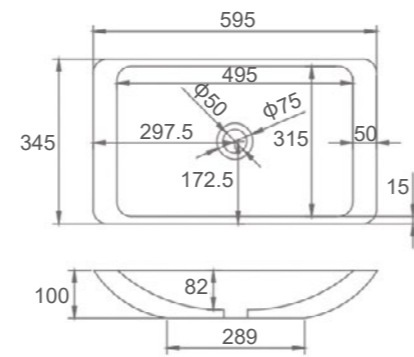

SI-A02G-420 or SI-A02-420
 Color: Gloss White or Matt White
 Size: 420x420x100mm

■ CROWN-515

SI-A08G-515 or SI-A08-515
 Color: Gloss White or Matt White
 Size: 515x335x135mm

■ CROWN-670

SI-A08G-670 or SI-A08-670
 Color: Gloss White or Matt White
 Size: 670x420x150mm

SI-A18G-500 or SI-A18-500
 Color: Gloss White or Matt White
 Size: 500x350x400mm

■ GRANDE-380

SI-A20G-380 or SI-A20-380
 Color: Gloss White or Matt White
 Size: 380x380x80mm

■ GRANDE-500

SI-A20G-500 or SI-A20-500
 Color: Gloss White or Matt White
 Size: 500x500x80mm

■ GRANDE-600

SI-A20G-600 or SI-A20-600
 Color: Gloss White or Matt White
 Size: 600x415x105mm

Solid Surface Basins

■ MONARCO

SI-A22G-595 or SI-A22-595
 Color: Gloss White or Matt White
 Size: 595x345x100mm

■ QUATTRO

SI-A28G-510 or SI-A28-510
 Color: Gloss White or Matt White
 Size: 510x360x115mm

■ OTIS

SI-A26G-420 or SI-A26-420
 Color: Gloss White or Matt White
 Size: 420x420x150mm

■ PHOENIX-500

SI-A23G-500 or SI-A23-500
 Color: Gloss White or Matt White
 Size: 500x320x100mm