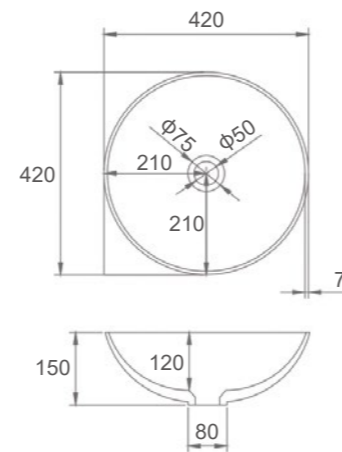

SI-A18G-500 or SI-A18-500
 Color: Gloss White or Matt White
 Size: 500x350x400mm

■ GRANDE-380

SI-A20G-380 or SI-A20-380
 Color: Gloss White or Matt White
 Size: 380x380x80mm

■ GRANDE-500

SI-A20G-500 or SI-A20-500
 Color: Gloss White or Matt White
 Size: 500x500x80mm

■ GRANDE-600

SI-A20G-600 or SI-A20-600
 Color: Gloss White or Matt White
 Size: 600x415x105mm

Solid Surface Basins

■ MONARCO

SI-A22G-595 or SI-A22-595
 Color: Gloss White or Matt White
 Size: 595x345x100mm

■ QUATTRO

SI-A28G-510 or SI-A28-510
 Color: Gloss White or Matt White
 Size: 510x360x115mm

■ OTIS

SI-A26G-420 or SI-A26-420
 Color: Gloss White or Matt White
 Size: 420x420x150mm

■ PHOENIX-500

SI-A23G-500 or SI-A23-500
 Color: Gloss White or Matt White
 Size: 500x320x100mm

SI-A78G-560 or SI-A78-560

Color: Gloss White or Matt White

Size: 560x320x155mm

■ ABEL

SI-A75G-600 or SI-A75-600

Color: Gloss White or Matt White

Size: 600x350x160mm

■ SPLIZE