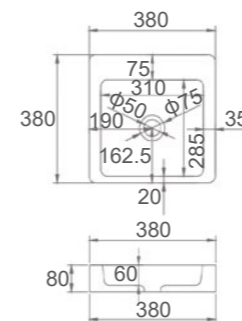

SI-A02G-420 or SI-A02-420
 Color: Gloss White or Matt White
 Size: 420x420x100mm

■ CROWN-515

SI-A08G-515 or SI-A08-515
 Color: Gloss White or Matt White
 Size: 515x335x135mm

■ CROWN-670

SI-A08G-670 or SI-A08-670
 Color: Gloss White or Matt White
 Size: 670x420x150mm

SI-A18G-500 or SI-A18-500
 Color: Gloss White or Matt White
 Size: 500x350x400mm

■ GRANDE-380

SI-A20G-380 or SI-A20-380
 Color: Gloss White or Matt White
 Size: 380x380x80mm

■ GRANDE-500

SI-A20G-500 or SI-A20-500
 Color: Gloss White or Matt White
 Size: 500x500x80mm

■ QUATTRO

SI-A28G-510 or SI-A28-510
 Color: Gloss White or Matt White
 Size: 510x360x115mm

■ OTIS

SI-A26G-420 or SI-A26-420
 Color: Gloss White or Matt White
 Size: 420x420x150mm

■ PHOENIX-500

SI-A23G-500 or SI-A23-500
 Color: Gloss White or Matt White
 Size: 500x320x100mm

SI-A78G-560 or SI-A78-560

Color: Gloss White or Matt White

Size: 560x320x155mm

■ ABEL

SI-A75G-600 or SI-A75-600

Color: Gloss White or Matt White

Size: 600x350x160mm

■ SPLIZE