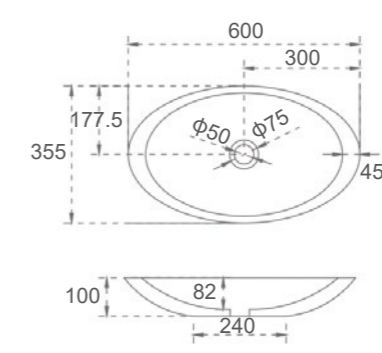

SI-A18G-500 or SI-A18-500
 Color: Gloss White or Matt White
 Size: 500x350x400mm

■ GRANDE-380

SI-A20G-380 or SI-A20-380
 Color: Gloss White or Matt White
 Size: 380x380x80mm

■ GRANDE-500

SI-A20G-500 or SI-A20-500
 Color: Gloss White or Matt White
 Size: 500x500x80mm

■ QUATTRO

SI-A28G-510 or SI-A28-510
 Color: Gloss White or Matt White
 Size: 510x360x115mm

■ OTIS

SI-A26G-420 or SI-A26-420
 Color: Gloss White or Matt White
 Size: 420x420x150mm

■ PHOENIX-500

SI-A23G-500 or SI-A23-500
 Color: Gloss White or Matt White
 Size: 500x320x100mm

■ PHOENIX-600

SI-A23G-600 or SI-A23-600
 Color: Gloss White or Matt White
 Size: 600x355x100mm

Solid Surface Basins

■ TITUS

SI-A66G-410 or SI-A66-410
 Color: Gloss White or Matt White
 Size: 410x400x180mm

SI-A78G-560 or SI-A78-560

Color: Gloss White or Matt White

Size: 560x320x155mm

■ ABEL

SI-A75G-600 or SI-A75-600

Color: Gloss White or Matt White

Size: 600x350x160mm

■ SPLIZE