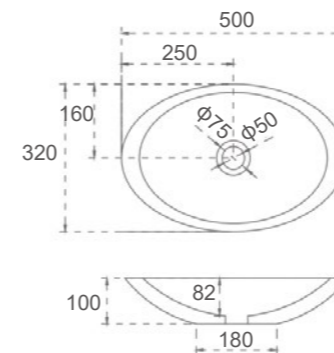

SI-A18G-500 or SI-A18-500
 Color: Gloss White or Matt White
 Size: 500x350x400mm

■ GRANDE-380

SI-A20G-380 or SI-A20-380
 Color: Gloss White or Matt White
 Size: 380x380x80mm

■ GRANDE-500

SI-A20G-500 or SI-A20-500
 Color: Gloss White or Matt White
 Size: 500x500x80mm

■ GRANDE-600

SI-A20G-600 or SI-A20-600
 Color: Gloss White or Matt White
 Size: 600x415x105mm

Solid Surface Basins

■ MONARCO

SI-A22G-595 or SI-A22-595
 Color: Gloss White or Matt White
 Size: 595x345x100mm

■ QUATTRO

SI-A28G-510 or SI-A28-510
 Color: Gloss White or Matt White
 Size: 510x360x115mm

■ OTIS

SI-A26G-420 or SI-A26-420
 Color: Gloss White or Matt White
 Size: 420x420x150mm

■ PHOENIX-500

SI-A23G-500 or SI-A23-500
 Color: Gloss White or Matt White
 Size: 500x320x100mm

SI-A78G-560 or SI-A78-560

Color: Gloss White or Matt White

Size: 560x320x155mm

■ ABEL

SI-A75G-600 or SI-A75-600

Color: Gloss White or Matt White

Size: 600x350x160mm

■ SPLIZE