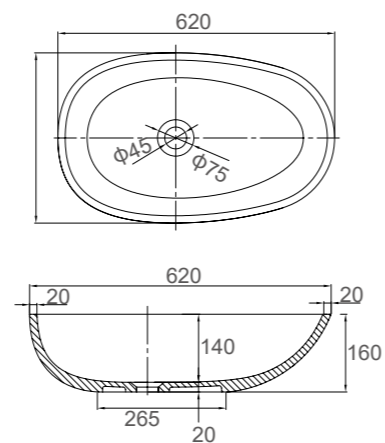

SI-A78G-560 or SI-A78-560

Color: Gloss White or Matt White

Size: 560x320x155mm

■ ABEL

SI-A75G-600 or SI-A75-600

Color: Gloss White or Matt White

Size: 600x350x160mm

■ SPLIZE

SI-A07G-605 or SI-A07-605

Color: Gloss White or Matt White

Size: 605x425x150mm

Solid Surface Basins

■ ODESSA

SI-A19G-460 or SI-A19-460

Color: Gloss White or Matt White
Size: 460x460x165mm

■ AMBER

SI-M03G: Gloss White
SI-M03: Matt White
SI-M03B: Matt Black
Size: 547x400x155mm

■ CRYSTAL

SI-M02G: Gloss White
SI-M02: Matt White
SI-M02B: Matt Black
Size: 611x358x158mm

■ SELENE

SI-M08G: Gloss White
SI-M08: Matt White
SI-M08B: Matt Black
Size: 578x444x150mm

Solid Surface Basins

■ IVY

SI-M09G: Gloss White
 SI-M09: Matt White
 SI-M09B: Matt Black
 Size: 420x420x150mm

■ GEMMA

SI-M17G: Gloss White
 SI-M17: Matt White
 SI-M17B: Matt Black
 Size: 495x360x130mm

■ BLANCHE