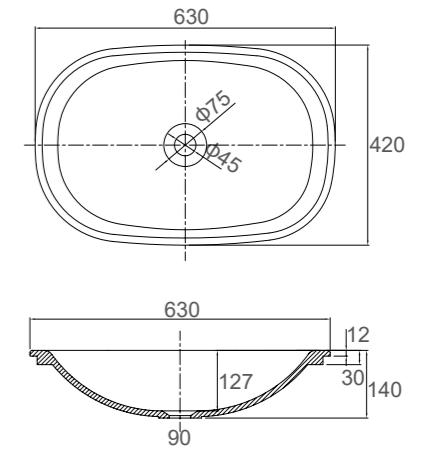

SI-M03G: Gloss White
SI-M03: Matt White
SI-M03B: Matt Black
Size: 547x400x155mm

■ CRYSTAL

SI-M02G: Gloss White
SI-M02: Matt White
SI-M02B: Matt Black
Size: 611x358x158mm

■ SELENE

SI-M08G: Gloss White
SI-M08: Matt White
SI-M08B: Matt Black
Size: 578x444x150mm

Solid Surface Basins

■ IVY

SI-M09G: Gloss White
 SI-M09: Matt White
 SI-M09B: Matt Black
 Size: 420x420x150mm

■ GEMMA

SI-M17G: Gloss White
 SI-M17: Matt White
 SI-M17B: Matt Black
 Size: 495x360x130mm

■ BLANCHE

SI-M16G: Gloss White
 SI-M16: Matt White
 SI-M16B: Matt Black
 Size: 350x350x130mm

■ BLISS

SI-M18G: Gloss White
 SI-M18: Matt White
 SI-M18B: Matt Black
 Size: 360x360x130mm

Solid Surface Basins

DAHLIA

SI-M19G: Gloss White
 SI-M19: Matt White
 SI-M19B: Matt Black
 Size: 360x360x130mm

ROSANA

SI-M22G: Gloss White
 SI-M22: Matt White
 SI-M22B: Matt Black
 Size: 625x415x150mm

LILA

SI-M20G: Gloss White
 SI-M20: Matt White
 SI-M20B: Matt Black
 Size: 540x361x130mm

AQUA

Please Contact Office
 For More Details