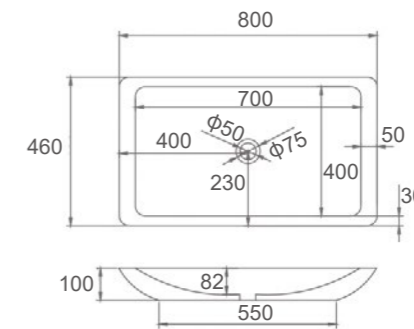

■ SAVANNAH

SI-A12-600
 Color: Matt White
 Size: 600x350x150mm

■ AMOS

SI-A72G-500 or SI-A72-500
 Color: Gloss White or Matt White
 Size: 500x350x150mm

■ RIO-450

SI-A25G-450 or SI-A25-450
 Color: Gloss White or Matt White
 Size: 450x350x100mm

■ RIO-800

SI-A25-800
 Color: Matt White
 Size: 800x400x100mm

Solid Surface Basins

■ LYDIA

SI-A73G-500 or SI-A73-500

Color: Gloss White or Matt White

Size: 500x320x100mm

■ CHLOE

SI-A78G-560 or SI-A78-560

Color: Gloss White or Matt White

Size: 560x320x155mm

■ ABEL

SI-A75G-600 or SI-A75-600

Color: Gloss White or Matt White

Size: 600x350x160mm

■ SPLIZE

ROSANA

SI-M22G: Gloss White
 SI-M22: Matt White
 SI-M22B: Matt Black
 Size: 625x415x150mm

LILA

SI-M20G: Gloss White
 SI-M20: Matt White
 SI-M20B: Matt Black
 Size: 540x361x130mm

AQUA

Please Contact Office
 For More Details