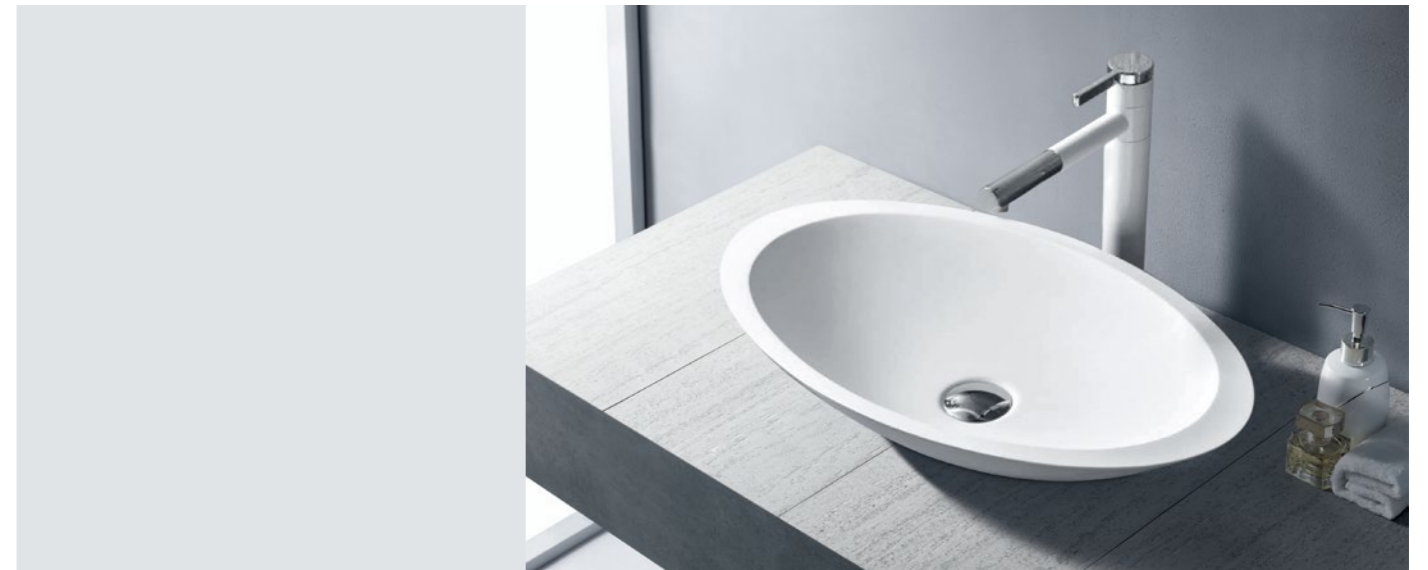

■ PHOENIX-500

SI-A23G-500 or SI-A23-500
Color: Gloss White or Matt White
Size: 500x320x100mm