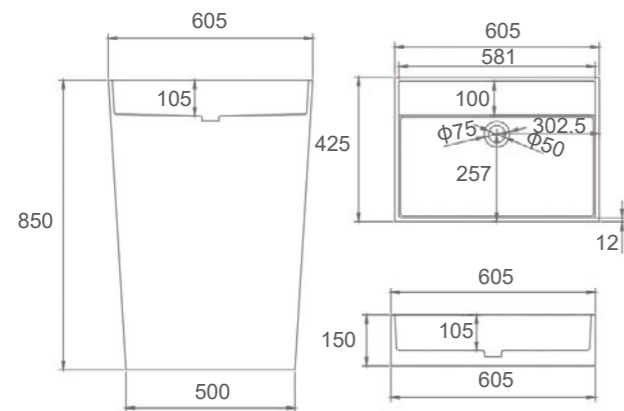

Solid Surface Basins

■ IVY

SI-M09G: Gloss White
 SI-M09: Matt White
 SI-M09B: Matt Black
 Size: 420x420x150mm

■ GEMMA

SI-M17G: Gloss White
 SI-M17: Matt White
 SI-M17B: Matt Black
 Size: 495x360x130mm

■ BLANCHE

SI-M16G: Gloss White
 SI-M16: Matt White
 SI-M16B: Matt Black
 Size: 350x350x130mm

■ BLISS

SI-M18G: Gloss White
 SI-M18: Matt White
 SI-M18B: Matt Black
 Size: 360x360x130mm

Solid Surface Basins

DAHLIA

SI-M19G: Gloss White
 SI-M19: Matt White
 SI-M19B: Matt Black
 Size: 360x360x130mm

ROSANA

SI-M22G: Gloss White
 SI-M22: Matt White
 SI-M22B: Matt Black
 Size: 625x415x150mm

LILA

SI-M20G: Gloss White
 SI-M20: Matt White
 SI-M20B: Matt Black
 Size: 540x361x130mm

AQUA

Please Contact Office
 For More Details

■ CLASSICO

SI-Z06-605
 Color: Matt White
 Size: 605x425x850mm

■ ALYSSA

SI-Z14 MATT FINISH
 Size: 400x400x900mm
 FREESTANDING BASIN WITH
 PORTAL STORAGE DRAWER