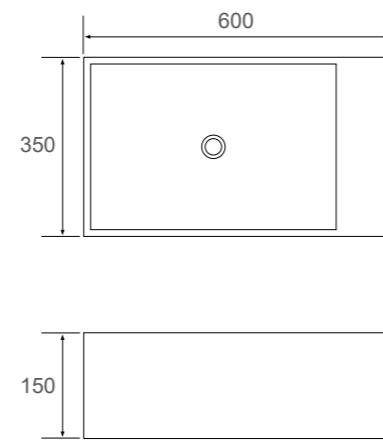

SI-A18G-500 or SI-A18-500
 Color: Gloss White or Matt White
 Size: 500x350x400mm

■ GRANDE-380

SI-A20G-380 or SI-A20-380
 Color: Gloss White or Matt White
 Size: 380x380x80mm

■ GRANDE-500

SI-A20G-500 or SI-A20-500
 Color: Gloss White or Matt White
 Size: 500x500x80mm

■ PHOENIX-600

SI-A23G-600 or SI-A23-600
 Color: Gloss White or Matt White
 Size: 600x355x100mm

Solid Surface Basins

■ TITUS

SI-A66G-410 or SI-A66-410
 Color: Gloss White or Matt White
 Size: 410x400x180mm

■ SAVANNAH

SI-A12-600
 Color: Matt White
 Size: 600x350x150mm

■ AMOS

SI-A72G-500 or SI-A72-500
 Color: Gloss White or Matt White
 Size: 500x350x150mm

■ RIO-450

SI-A25G-450 or SI-A25-450
 Color: Gloss White or Matt White
 Size: 450x350x100mm

ROSANA

SI-M22G: Gloss White
 SI-M22: Matt White
 SI-M22B: Matt Black
 Size: 625x415x150mm

LILA

SI-M20G: Gloss White
 SI-M20: Matt White
 SI-M20B: Matt Black
 Size: 540x361x130mm

AQUA

Please Contact Office
 For More Details