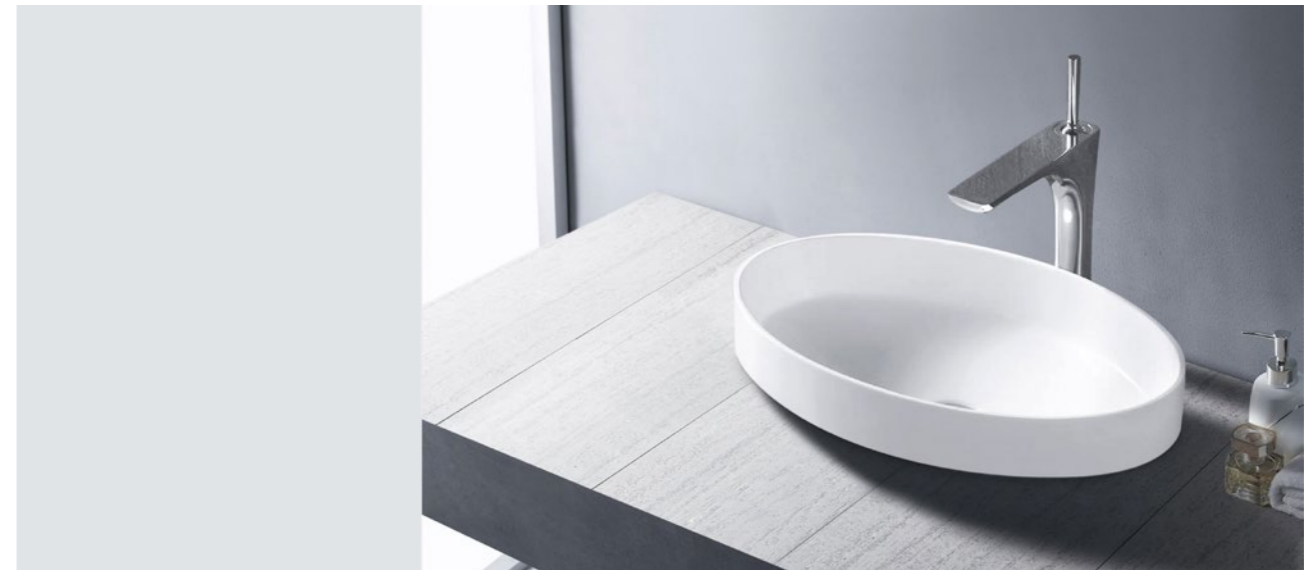

■ CROWN-515

SI-A08G-515 or SI-A08-515
Color: Gloss White or Matt White
Size: 515x335x135mm