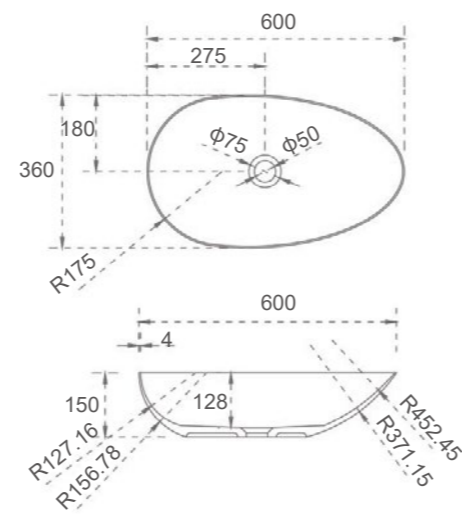

SI-A18G-500 or SI-A18-500
 Color: Gloss White or Matt White
 Size: 500x350x400mm

■ GRANDE-380

SI-A20G-380 or SI-A20-380
 Color: Gloss White or Matt White
 Size: 380x380x80mm

■ GRANDE-500

SI-A20G-500 or SI-A20-500
 Color: Gloss White or Matt White
 Size: 500x500x80mm

■ RIO-800

SI-A25-800
 Color: Matt White
 Size: 800x400x100mm

Solid Surface Basins

■ LYDIA

SI-A73G-500 or SI-A73-500

Color: Gloss White or Matt White

Size: 500x320x100mm

■ CHLOE

SI-A78G-560 or SI-A78-560

Color: Gloss White or Matt White

Size: 560x320x155mm

■ ABEL

SI-A75G-600 or SI-A75-600

Color: Gloss White or Matt White

Size: 600x350x160mm

■ SPLIZE

ROSANA

SI-M22G: Gloss White
 SI-M22: Matt White
 SI-M22B: Matt Black
 Size: 625x415x150mm

LILA

SI-M20G: Gloss White
 SI-M20: Matt White
 SI-M20B: Matt Black
 Size: 540x361x130mm

AQUA

Please Contact Office
 For More Details