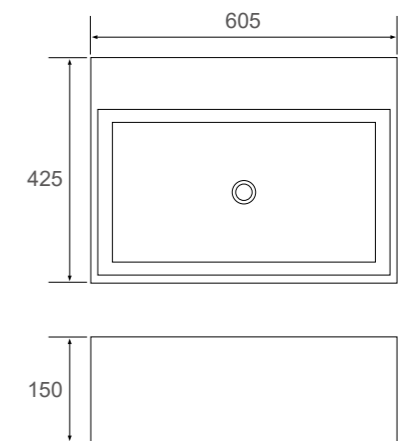

■ RIO-800

SI-A25-800
 Color: Matt White
 Size: 800x400x100mm

Solid Surface Basins

■ LYDIA

SI-A73G-500 or SI-A73-500

Color: Gloss White or Matt White

Size: 500x320x100mm

■ CHLOE

SI-A78G-560 or SI-A78-560

Color: Gloss White or Matt White

Size: 560x320x155mm

■ ABEL

SI-A75G-600 or SI-A75-600

Color: Gloss White or Matt White

Size: 600x350x160mm

■ SPLIZE

SI-A07G-605 or SI-A07-605

Color: Gloss White or Matt White

Size: 605x425x150mm

Solid Surface Basins

■ ODESSA

SI-A19G-460 or SI-A19-460

Color: Gloss White or Matt White
Size: 460x460x165mm

■ AMBER

SI-M03G: Gloss White
SI-M03: Matt White
SI-M03B: Matt Black
Size: 547x400x155mm

■ CRYSTAL

SI-M02G: Gloss White
SI-M02: Matt White
SI-M02B: Matt Black
Size: 611x358x158mm

■ SELENE

SI-M08G: Gloss White
SI-M08: Matt White
SI-M08B: Matt Black
Size: 578x444x150mm