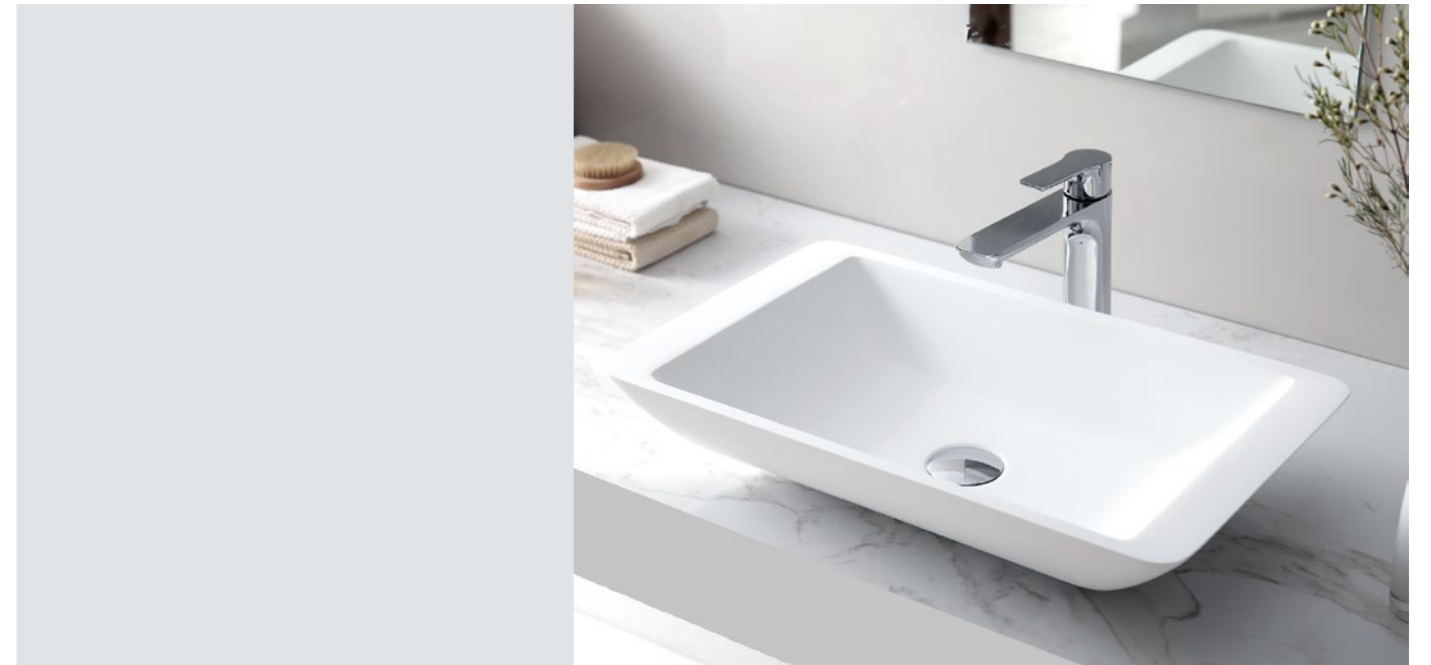

■ RIO-450

SI-A25G-450 or SI-A25-450
Color: Gloss White or Matt White
Size: 450x350x100mm