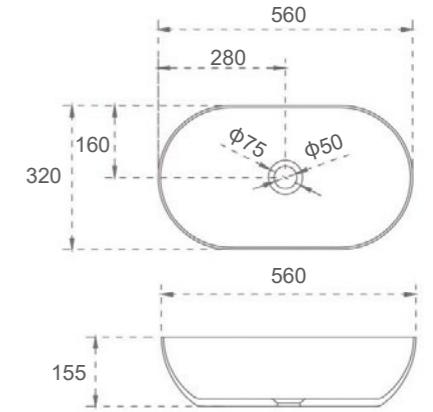

■ SAVANNAH

SI-A12-600
 Color: Matt White
 Size: 600x350x150mm

■ AMOS

SI-A72G-500 or SI-A72-500
 Color: Gloss White or Matt White
 Size: 500x350x150mm

■ RIO-450

SI-A25G-450 or SI-A25-450
 Color: Gloss White or Matt White
 Size: 450x350x100mm

■ RIO-800

SI-A25-800
 Color: Matt White
 Size: 800x400x100mm

Solid Surface Basins

■ LYDIA

SI-A73G-500 or SI-A73-500

Color: Gloss White or Matt White

Size: 500x320x100mm

■ CHLOE

SI-A78G-560 or SI-A78-560

Color: Gloss White or Matt White

Size: 560x320x155mm

■ ABEL

SI-A75G-600 or SI-A75-600

Color: Gloss White or Matt White

Size: 600x350x160mm

■ SPLIZE

SI-M03G: Gloss White
SI-M03: Matt White
SI-M03B: Matt Black
Size: 547x400x155mm

■ CRYSTAL

SI-M02G: Gloss White
SI-M02: Matt White
SI-M02B: Matt Black
Size: 611x358x158mm

■ SELENE

SI-M08G: Gloss White
SI-M08: Matt White
SI-M08B: Matt Black
Size: 578x444x150mm