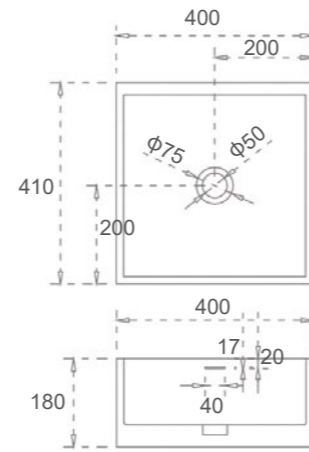

Solid Surface Basins

■ TITUS

SI-A66G-410 or SI-A66-410
Color: Gloss White or Matt White
Size: 410x400x180mm