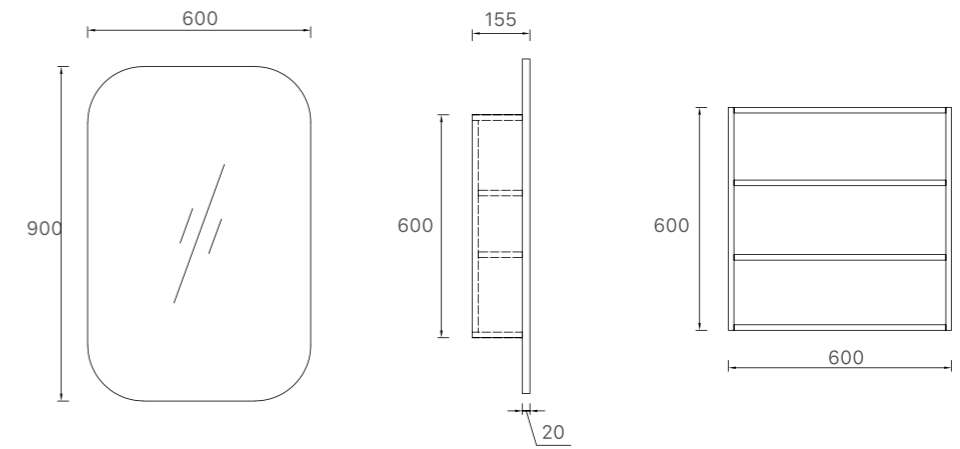

MIRROR CABINETS

Krystal Collection

OSH-4590

Product Code	Finish	Size	Colour
OSH-4590MW	Two Pack	450x900x120mm	Matt White
OSH-4590MB	Two Pack	450x900x120mm	Matt Black

Amber Collection

Product Code	Finish	Size	Colour
OSH-9060MW	Two Pack	900x600x120mm	Matt White
OSH-9060MB	Two Pack	900x600x120mm	Matt Black
OSH-9060A1	MDF	900x600x120mm	A1 Prime Oak (Textured)
OSH-12075MW	Two Pack	1200x750x120mm	Matt White
OSH-12075MB	Two Pack	1200x750x120mm	Matt Black
OSH-12075A1	MDF	1200x750x120mm	A1 Prime Oak (Textured)
OSH-15090MW	Two Pack	1500x900x120mm	Matt White
OSH-15090MB	Two Pack	1500x900x120mm	Matt Black
OSH-15090A1	MDF	1500x900x120mm	A1 Prime Oak (Textured)

MIRROR CABINETS

Archive Collection

ASH-6161

Product Code	Finish	Size	
ASH-6161MW	Two Pack	610x610x120mm	
ASH-6161MB	Two Pack	610x610x120mm	
ASH-6161A1	MDF	610x610x120mm	

Eric Collection

RSH-6090

Product Code	Finish	Size	Colour
RSH-6090MW	Two Pack	600x900x120mm	
RSH-6090MB	Two Pack	600x900x120mm	

MIRROR CABINETS

Brighton Collection

Product Code	Finish	Size	Colour
PSH-6075	Two Pack	600x750x150mm	Gloss White
PSH-6075MW	Two Pack	600x750x150mm	Matt White
PSH-6075MB/MG	Two Pack	600x750x150mm	Matt Black
PSH-6075A1	MDF	600x750x150mm	matt grey
PSH-7575	Two Pack	750x750x150mm	A1 Prime Oak (Textured)
PSH-7575MW	Two Pack	750x750x150mm	
PSH-7575MB/MG	Two Pack	750x750x150mm	
PSH-7575A1	MDF	750x750x150mm	
PSH-9075	Two Pack	900x750x150mm	
PSH-9075MW	Two Pack	900x750x150mm	
PSH-9075MB/MG	Two Pack	900x750x150mm	
PSH-9075A1	MDF	900x750x150mm	
PSH-12075	Two Pack	1200x750x150mm	
PSH-12075MW	Two Pack	1200x750x150mm	
PSH-12075MB/MG	Two Pack	1200x750x150mm	
PSH-12075A1	MDF	1200x750x150mm	

TALLBOY

FIONA SERIES

Size: 400x400x1345mm

COBE SERIES

Size: 410x410x1800mm