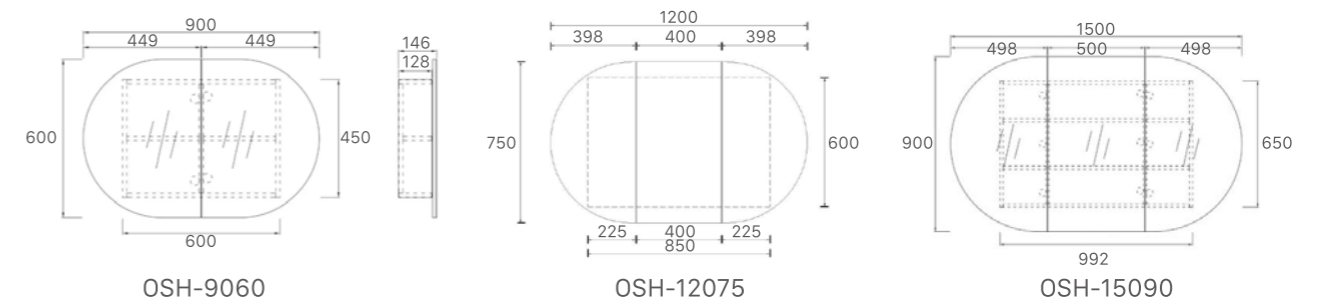

MIRROR CABINETS

Krystal Collection

OSH-4590

Product Code	Finish	Size	Colour
OSH-4590MW	Two Pack	450x900x120mm	Matt White
OSH-4590MB	Two Pack	450x900x120mm	Matt Black

Amber Collection

Product Code	Finish	Size	Colour
OSH-9060MW	Two Pack	900x600x120mm	Matt White
OSH-9060MB	Two Pack	900x600x120mm	Matt Black
OSH-9060A1	MDF	900x600x120mm	A1 Prime Oak (Textured)
OSH-12075MW	Two Pack	1200x750x120mm	Matt White
OSH-12075MB	Two Pack	1200x750x120mm	Matt Black
OSH-12075A1	MDF	1200x750x120mm	A1 Prime Oak (Textured)
OSH-15090MW	Two Pack	1500x900x120mm	Matt White
OSH-15090MB	Two Pack	1500x900x120mm	Matt Black
OSH-15090A1	MDF	1500x900x120mm	A1 Prime Oak (Textured)

MIRROR CABINETS

Archive Collection

ASH-6161

Product Code	Finish	Size	
ASH-6161MW	Two Pack	610x610x120mm	
ASH-6161MB	Two Pack	610x610x120mm	
ASH-6161A1	MDF	610x610x120mm	

Eric Collection

RSH-6090

Product Code	Finish	Size	Colour
RSH-6090MW	Two Pack	600x900x120mm	
RSH-6090MB	Two Pack	600x900x120mm	

MIRROR CABINETS

Brighton Collection

Product Code	Finish	Size	Colour
PSH-6075	Two Pack	600x750x150mm	Gloss White
PSH-6075MW	Two Pack	600x750x150mm	Matt White
PSH-6075MB/MG	Two Pack	600x750x150mm	Matt Black
PSH-6075A1	MDF	600x750x150mm	matt grey
PSH-7575	Two Pack	750x750x150mm	A1 Prime Oak (Textured)
PSH-7575MW	Two Pack	750x750x150mm	
PSH-7575MB/MG	Two Pack	750x750x150mm	
PSH-7575A1	MDF	750x750x150mm	
PSH-9075	Two Pack	900x750x150mm	
PSH-9075MW	Two Pack	900x750x150mm	
PSH-9075MB/MG	Two Pack	900x750x150mm	
PSH-9075A1	MDF	900x750x150mm	
PSH-12075	Two Pack	1200x750x150mm	
PSH-12075MW	Two Pack	1200x750x150mm	
PSH-12075MB/MG	Two Pack	1200x750x150mm	
PSH-12075A1	MDF	1200x750x150mm	

TALLBOY

FIONA SERIES

Size: 400x400x1345mm

COBE SERIES

Size: 410x410x1800mm