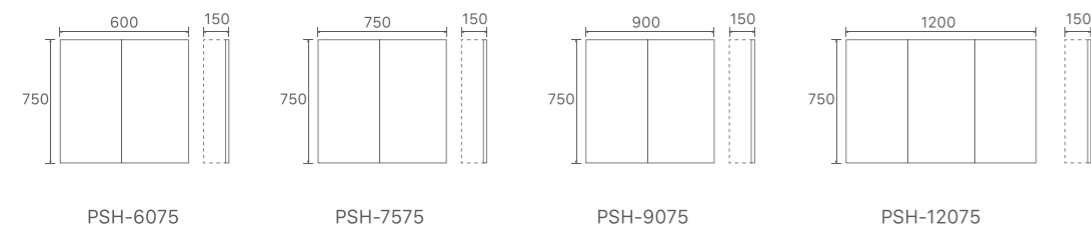

MIRROR CABINETS

Krystal Collection

OSH-4590

Product Code	Finish	Size	Colour
OSH-4590MW	Two Pack	450x900x120mm	Matt White
OSH-4590MB	Two Pack	450x900x120mm	Matt Black

Amber Collection

Product Code	Finish	Size	Colour
OSH-9060MW	Two Pack	900x600x120mm	Matt White
OSH-9060MB	Two Pack	900x600x120mm	Matt Black
OSH-9060A1	MDF	900x600x120mm	A1 Prime Oak (Textured)
OSH-12075MW	Two Pack	1200x750x120mm	Matt White
OSH-12075MB	Two Pack	1200x750x120mm	Matt Black
OSH-12075A1	MDF	1200x750x120mm	A1 Prime Oak (Textured)
OSH-15090MW	Two Pack	1500x900x120mm	Matt White
OSH-15090MB	Two Pack	1500x900x120mm	Matt Black
OSH-15090A1	MDF	1500x900x120mm	A1 Prime Oak (Textured)

MIRROR CABINETS

Archive Collection

ASH-6161

Product Code	Finish	Size	
ASH-6161MW	Two Pack	610x610x120mm	
ASH-6161MB	Two Pack	610x610x120mm	
ASH-6161A1	MDF	610x610x120mm	

Eric Collection

RSH-6090

Product Code	Finish	Size	Colour
RSH-6090MW	Two Pack	600x900x120mm	
RSH-6090MB	Two Pack	600x900x120mm	

MIRROR CABINETS

Brighton Collection

Product Code	Finish	Size	Colour
PSH-6075	Two Pack	600x750x150mm	Gloss White
PSH-6075MW	Two Pack	600x750x150mm	Matt White
PSH-6075MB/MG	Two Pack	600x750x150mm	Matt Black
PSH-6075A1	MDF	600x750x150mm	matt grey
PSH-7575	Two Pack	750x750x150mm	A1 Prime Oak (Textured)
PSH-7575MW	Two Pack	750x750x150mm	
PSH-7575MB/MG	Two Pack	750x750x150mm	
PSH-7575A1	MDF	750x750x150mm	
PSH-9075	Two Pack	900x750x150mm	
PSH-9075MW	Two Pack	900x750x150mm	
PSH-9075MB/MG	Two Pack	900x750x150mm	
PSH-9075A1	MDF	900x750x150mm	
PSH-12075	Two Pack	1200x750x150mm	
PSH-12075MW	Two Pack	1200x750x150mm	
PSH-12075MB/MG	Two Pack	1200x750x150mm	
PSH-12075A1	MDF	1200x750x150mm	

TALLBOY

FIONA SERIES

Size: 400x400x1345mm

COBE SERIES

Size: 410x410x1800mm