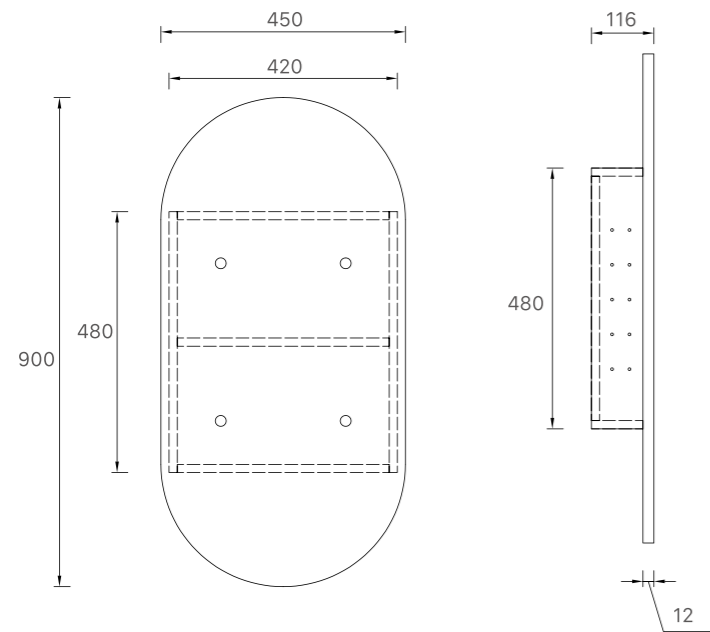

MIRROR CABINETS

Krystal Collection

OSH-4590

Product Code	Finish	Size	Colour
OSH-4590MW	Two Pack	450x900x120mm	Matt White
OSH-4590MB	Two Pack	450x900x120mm	Matt Black

Amber Collection

Product Code	Finish	Size	Colour
OSH-9060MW	Two Pack	900x600x120mm	Matt White
OSH-9060MB	Two Pack	900x600x120mm	Matt Black
OSH-9060A1	MDF	900x600x120mm	A1 Prime Oak (Textured)
OSH-12075MW	Two Pack	1200x750x120mm	Matt White
OSH-12075MB	Two Pack	1200x750x120mm	Matt Black
OSH-12075A1	MDF	1200x750x120mm	A1 Prime Oak (Textured)
OSH-15090MW	Two Pack	1500x900x120mm	Matt White
OSH-15090MB	Two Pack	1500x900x120mm	Matt Black
OSH-15090A1	MDF	1500x900x120mm	A1 Prime Oak (Textured)

MIRROR CABINETS

Archive Collection

ASH-6161

Product Code	Finish	Size	
ASH-6161MW	Two Pack	610x610x120mm	
ASH-6161MB	Two Pack	610x610x120mm	
ASH-6161A1	MDF	610x610x120mm	

Eric Collection

RSH-6090

Product Code	Finish	Size	Colour
RSH-6090MW	Two Pack	600x900x120mm	
RSH-6090MB	Two Pack	600x900x120mm	

MIRROR CABINETS

Brighton Collection

Product Code	Finish	Size	Colour
PSH-6075	Two Pack	600x750x150mm	Gloss White
PSH-6075MW	Two Pack	600x750x150mm	Matt White
PSH-6075MB/MG	Two Pack	600x750x150mm	Matt Black
PSH-6075A1	MDF	600x750x150mm	matt grey
PSH-7575	Two Pack	750x750x150mm	A1 Prime Oak (Textured)
PSH-7575MW	Two Pack	750x750x150mm	
PSH-7575MB/MG	Two Pack	750x750x150mm	
PSH-7575A1	MDF	750x750x150mm	
PSH-9075	Two Pack	900x750x150mm	
PSH-9075MW	Two Pack	900x750x150mm	
PSH-9075MB/MG	Two Pack	900x750x150mm	
PSH-9075A1	MDF	900x750x150mm	
PSH-12075	Two Pack	1200x750x150mm	
PSH-12075MW	Two Pack	1200x750x150mm	
PSH-12075MB/MG	Two Pack	1200x750x150mm	
PSH-12075A1	MDF	1200x750x150mm	

TALLBOY

FIONA SERIES

Size: 400x400x1345mm

COBE SERIES

Size: 410x410x1800mm