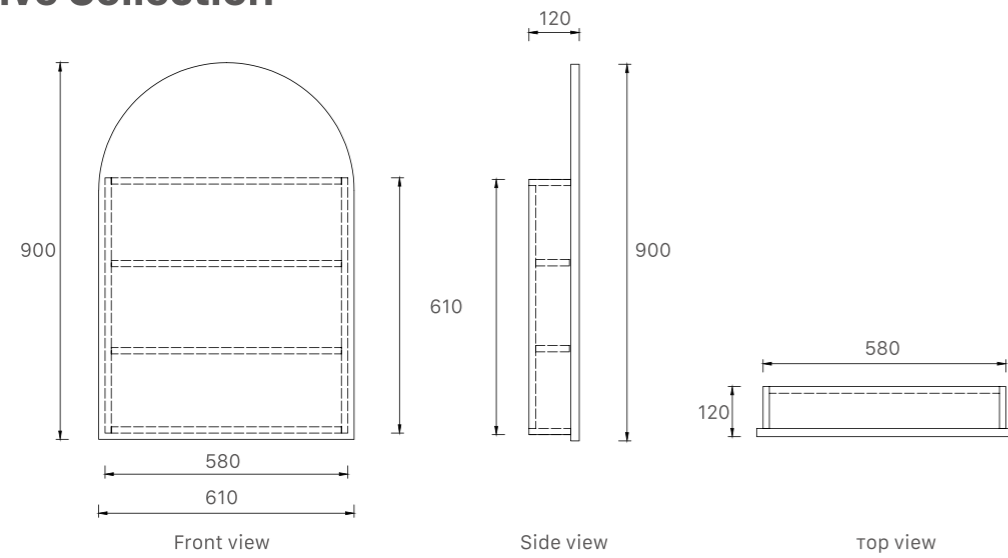

MIRROR CABINETS

Krystal Collection

OSH-4590

Product Code	Finish	Size	Colour
OSH-4590MW	Two Pack	450x900x120mm	Matt White
OSH-4590MB	Two Pack	450x900x120mm	Matt Black

Amber Collection

Product Code	Finish	Size	Colour
OSH-9060MW	Two Pack	900x600x120mm	Matt White
OSH-9060MB	Two Pack	900x600x120mm	Matt Black
OSH-9060A1	MDF	900x600x120mm	A1 Prime Oak (Textured)
OSH-12075MW	Two Pack	1200x750x120mm	Matt White
OSH-12075MB	Two Pack	1200x750x120mm	Matt Black
OSH-12075A1	MDF	1200x750x120mm	A1 Prime Oak (Textured)
OSH-15090MW	Two Pack	1500x900x120mm	Matt White
OSH-15090MB	Two Pack	1500x900x120mm	Matt Black
OSH-15090A1	MDF	1500x900x120mm	A1 Prime Oak (Textured)

MIRROR CABINETS

Archive Collection

ASH-6161

Product Code	Finish	Size	
ASH-6161MW	Two Pack	610x610x120mm	
ASH-6161MB	Two Pack	610x610x120mm	
ASH-6161A1	MDF	610x610x120mm	

Eric Collection

RSH-6090

Product Code	Finish	Size	Colour
RSH-6090MW	Two Pack	600x900x120mm	
RSH-6090MB	Two Pack	600x900x120mm	

MIRROR CABINETS

Brighton Collection

Product Code	Finish	Size	Colour
PSH-6075	Two Pack	600x750x150mm	Gloss White
PSH-6075MW	Two Pack	600x750x150mm	Matt White
PSH-6075MB/MG	Two Pack	600x750x150mm	Matt Black
PSH-6075A1	MDF	600x750x150mm	matt grey
PSH-7575	Two Pack	750x750x150mm	A1 Prime Oak (Textured)
PSH-7575MW	Two Pack	750x750x150mm	
PSH-7575MB/MG	Two Pack	750x750x150mm	
PSH-7575A1	MDF	750x750x150mm	
PSH-9075	Two Pack	900x750x150mm	
PSH-9075MW	Two Pack	900x750x150mm	
PSH-9075MB/MG	Two Pack	900x750x150mm	
PSH-9075A1	MDF	900x750x150mm	
PSH-12075	Two Pack	1200x750x150mm	
PSH-12075MW	Two Pack	1200x750x150mm	
PSH-12075MB/MG	Two Pack	1200x750x150mm	
PSH-12075A1	MDF	1200x750x150mm	

TALLBOY

FIONA SERIES

Size: 400x400x1345mm

COBE SERIES

Size: 410x410x1800mm