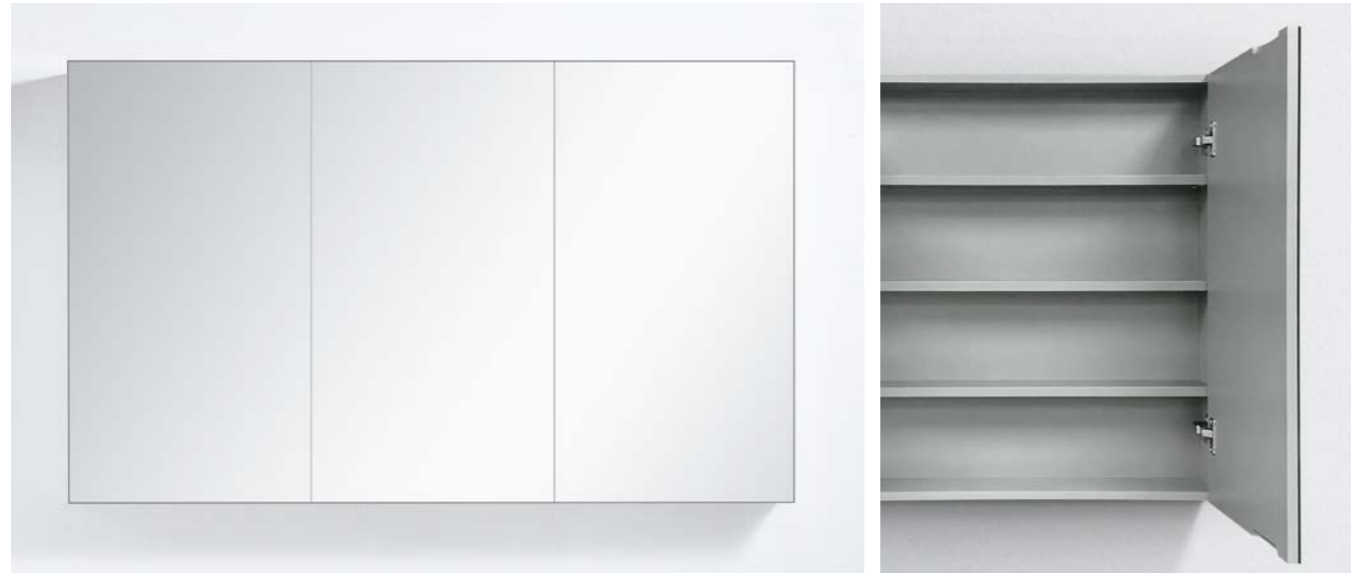

MIRROR CABINETS

Krystal Collection

OSH-4590

Product Code	Finish	Size	Colour
OSH-4590MW	Two Pack	450x900x120mm	Matt White
OSH-4590MB	Two Pack	450x900x120mm	Matt Black

Amber Collection

Product Code	Finish	Size	Colour
OSH-9060MW	Two Pack	900x600x120mm	Matt White
OSH-9060MB	Two Pack	900x600x120mm	Matt Black
OSH-9060A1	MDF	900x600x120mm	A1 Prime Oak (Textured)
OSH-12075MW	Two Pack	1200x750x120mm	Matt White
OSH-12075MB	Two Pack	1200x750x120mm	Matt Black
OSH-12075A1	MDF	1200x750x120mm	A1 Prime Oak (Textured)
OSH-15090MW	Two Pack	1500x900x120mm	Matt White
OSH-15090MB	Two Pack	1500x900x120mm	Matt Black
OSH-15090A1	MDF	1500x900x120mm	A1 Prime Oak (Textured)

MIRROR CABINETS

Archive Collection

ASH-6161

Product Code	Finish	Size	
ASH-6161MW	Two Pack	610x610x120mm	
ASH-6161MB	Two Pack	610x610x120mm	
ASH-6161A1	MDF	610x610x120mm	

Eric Collection

RSH-6090

Product Code	Finish	Size	Colour
RSH-6090MW	Two Pack	600x900x120mm	
RSH-6090MB	Two Pack	600x900x120mm	

MIRROR CABINETS

Brighton Collection

Product Code	Finish	Size	Colour
PSH-6075	Two Pack	600x750x150mm	Gloss White
PSH-6075MW	Two Pack	600x750x150mm	Matt White
PSH-6075MB/MG	Two Pack	600x750x150mm	Matt Black
PSH-6075A1	MDF	600x750x150mm	matt grey
PSH-7575	Two Pack	750x750x150mm	A1 Prime Oak (Textured)
PSH-7575MW	Two Pack	750x750x150mm	
PSH-7575MB/MG	Two Pack	750x750x150mm	
PSH-7575A1	MDF	750x750x150mm	
PSH-9075	Two Pack	900x750x150mm	
PSH-9075MW	Two Pack	900x750x150mm	
PSH-9075MB/MG	Two Pack	900x750x150mm	
PSH-9075A1	MDF	900x750x150mm	
PSH-12075	Two Pack	1200x750x150mm	
PSH-12075MW	Two Pack	1200x750x150mm	
PSH-12075MB/MG	Two Pack	1200x750x150mm	
PSH-12075A1	MDF	1200x750x150mm	