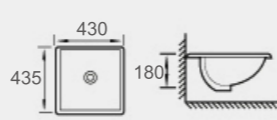

Color: Gloss White  
Size: 480x370x130mm

**PM-650**

Color: Gloss White  
Size: 650x400x200mm

**NOVA-12L-1TH/3TH**

Color: Gloss White  
Size: 550x400x214mm

# CERAMIC BASINS

**NOVA-5845-12L**  
Color: Gloss White  
Size: 550x400x220mm

**SI-410410**  
Color: Gloss White  
Size: 410x410x185mm

**SI-510400**  
Color: Gloss White  
Size: 510x400x180mm

**UB-040B**  
Color: Gloss White  
Size: 430x435x180mm

**UB-823**  
Color: Gloss White  
Size: 525x335x175mm

**UB-824**  
Color: Gloss White  
Size: 520x365x200mm

# CERAMIC BASINS

**UB-825**  
Color: Gloss White  
Size: 525x380x200mm

**UB-826**  
Color: Gloss White  
Size: 465x345x210mm

**UB-827**  
Color: Gloss White  
Size: 445x365x200mm

**UB-829**  
Color: Gloss White  
Size: 465x385x190mm