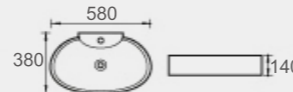

# CERAMIC BASINS

**CB-218**

Color: Gloss White  
Size: 480x370x130mm

**CB-220**

Color: Gloss White  
Size: 500x440x160mm

# CERAMIC BASINS

**CB-245**

Color: Gloss White  
Size: 350x300x130mm

**CB-246**

Color: Gloss White  
Size: 280x280x100mm

**CB-235**

Color: Gloss White  
Size: 510x430x175mm

**CB-238**

Color: Gloss White  
Size: 580x380x140mm

**CB-249**

Color: Gloss White  
Size: 400x400x130mm

**CB-250C**

Color: Gloss White  
Size: 480x230x140mm

**CB-242**

Color: Gloss White  
Size: 475x350x140mm

**CB-243**

Color: Gloss White  
Size: 475x340x140mm

**CB-278**

Color: Gloss White  
Size: 325x280x120mm

**CB-290**

Color: Gloss White  
Size: 280x390x115mm