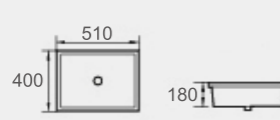

Color: Gloss White  
Size: 480x370x130mm

**PM-650**

Color: Gloss White  
Size: 650x400x200mm

**NOVA-12L-1TH/3TH**

Color: Gloss White  
Size: 550x400x214mm

# CERAMIC BASINS

**NOVA-5845-12L**  
Color: Gloss White  
Size: 550x400x220mm

**SI-410410**  
Color: Gloss White  
Size: 410x410x185mm

**SI-510400**  
Color: Gloss White  
Size: 510x400x180mm

**UB-040B**  
Color: Gloss White  
Size: 430x435x180mm

**UB-823**  
Color: Gloss White  
Size: 525x335x175mm

**UB-824**  
Color: Gloss White  
Size: 520x365x200mm

# CERAMIC BASINS

**UB-825**  
Color: Gloss White  
Size: 525x380x200mm

**UB-826**  
Color: Gloss White  
Size: 465x345x210mm

**UB-827**  
Color: Gloss White  
Size: 445x365x200mm

**UB-829**  
Color: Gloss White  
Size: 465x385x190mm