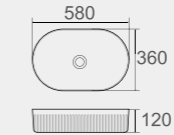

# CERAMIC BASINS

**CB-127-MW / MB**

Color: Matt White/Matt Black  
Size: 490x310x150mm

**CB-128-MW / MB**

Color: Matt White/Matt Black  
/Gloss White  
Size: 360x360x120mm

# CERAMIC BASINS

**CB-153**

Color: Gloss White/Matt White  
Size: 580x360x120mm

**CB-158**

Color: Gloss White/Matt White  
Size: 370x370x120mm

**CB-118**

Color: Gloss White  
Size: 460x460x160mm

**CB-119**

Color: Gloss White  
Size: 410x410x150mm

**CB-194 O/F**

Color: Gloss White  
Size: 440x440x100mm

**CB-194 NO O/F**

Color: Gloss White  
Size: 440x440x100mm

**CB-151**

Color: Gloss White  
Size: 415x365x120mm

Color: Gloss White  
Size: 480x370x130mm

**PM-650**

Color: Gloss White  
Size: 650x400x200mm

**NOVA-12L-1TH/3TH**

Color: Gloss White  
Size: 550x400x214mm