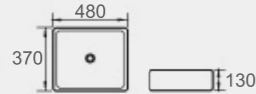

Color: Gloss White  
Size: 410x410x150mm

**CB-194 O/F**

Color: Gloss White  
Size: 440x440x100mm

**CB-194 NO O/F**

Color: Gloss White  
Size: 440x440x100mm

**CB-151**

Color: Gloss White  
Size: 415x365x120mm

**CB-152**

Color: Gloss White  
Size: 415x415x120mm

**CB-201**

Color: Gloss White  
Size: 435x435x160mm

**CB-214**

Color: Gloss White  
Size: 430x445x120mm

# CERAMIC BASINS

**CB-218**

Color: Gloss White  
Size: 480x370x130mm

**CB-220**

Color: Gloss White  
Size: 500x440x160mm