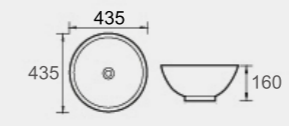

# CERAMIC BASINS

**CB-153**

Color: Gloss White/Matt White  
Size: 580x360x120mm

**CB-158**

Color: Gloss White/Matt White  
Size: 370x370x120mm

**CB-118**

Color: Gloss White  
Size: 460x460x160mm

**CB-119**

Color: Gloss White  
Size: 410x410x150mm

**CB-194 O/F**

Color: Gloss White  
Size: 440x440x100mm

**CB-194 NO O/F**

Color: Gloss White  
Size: 440x440x100mm

**CB-151**

Color: Gloss White  
Size: 415x365x120mm

**CB-152**

Color: Gloss White  
Size: 415x415x120mm

**CB-201**

Color: Gloss White  
Size: 435x435x160mm

**CB-214**

Color: Gloss White  
Size: 430x445x120mm

# CERAMIC BASINS

**CB-218**

Color: Gloss White  
Size: 480x370x130mm

**CB-220**

Color: Gloss White  
Size: 500x440x160mm