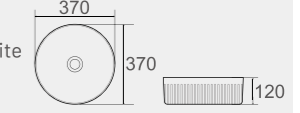

# CERAMIC BASINS

**CB-127-MW / MB**

Color: Matt White/Matt Black  
Size: 490x310x150mm

**CB-128-MW / MB**

Color: Matt White/Matt Black  
/Gloss White  
Size: 360x360x120mm

# CERAMIC BASINS

**CB-153**

Color: Gloss White/Matt White  
Size: 580x360x120mm

**CB-158**

Color: Gloss White/Matt White  
Size: 370x370x120mm

**CB-118**

Color: Gloss White  
Size: 460x460x160mm

**CB-119**

Color: Gloss White  
Size: 410x410x150mm

**CB-194 O/F**

Color: Gloss White  
Size: 440x440x100mm

**CB-194 NO O/F**

Color: Gloss White  
Size: 440x440x100mm

**CB-151**

Color: Gloss White  
Size: 415x365x120mm

**CB-152**

Color: Gloss White  
Size: 415x415x120mm

**CB-201**

Color: Gloss White  
Size: 435x435x160mm

**CB-214**

Color: Gloss White  
Size: 430x445x120mm