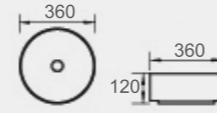

# CERAMIC BASINS

**CB-127-MW / MB**

Color: Matt White/Matt Black  
Size: 490x310x150mm

**CB-128-MW / MB**

Color: Matt White/Matt Black  
/Gloss White  
Size: 360x360x120mm

# CERAMIC BASINS

**CB-153**

Color: Gloss White/Matt White  
Size: 580x360x120mm

**CB-158**

Color: Gloss White/Matt White  
Size: 370x370x120mm

**CB-118**

Color: Gloss White  
Size: 460x460x160mm

**CB-119**

Color: Gloss White  
Size: 410x410x150mm

**CB-194 O/F**

Color: Gloss White  
Size: 440x440x100mm

**CB-194 NO O/F**

Color: Gloss White  
Size: 440x440x100mm

**CB-151**

Color: Gloss White  
Size: 415x365x120mm