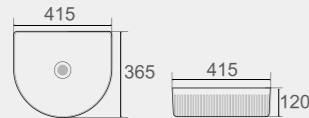

# CERAMIC BASINS

**CB-153**

Color: Gloss White/Matt White  
Size: 580x360x120mm

**CB-158**

Color: Gloss White/Matt White  
Size: 370x370x120mm

**CB-118**

Color: Gloss White  
Size: 460x460x160mm

**CB-119**

Color: Gloss White  
Size: 410x410x150mm

**CB-194 O/F**

Color: Gloss White  
Size: 440x440x100mm

**CB-194 NO O/F**

Color: Gloss White  
Size: 440x440x100mm

**CB-151**

Color: Gloss White  
Size: 415x365x120mm

**CB-152**

Color: Gloss White  
Size: 415x415x120mm

**CB-201**

Color: Gloss White  
Size: 435x435x160mm

**CB-214**

Color: Gloss White  
Size: 430x445x120mm

# CERAMIC BASINS

**CB-218**

Color: Gloss White  
Size: 480x370x130mm

**CB-220**

Color: Gloss White  
Size: 500x440x160mm