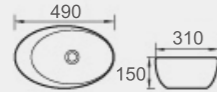

# TALLBOY

**LISA SERIES**  
Size: 400x450x1800mm

Wall hung tallboy will be available in late 2023.

# CERAMIC BASINS

**CB-127-MW / MB**

Color: Matt White/Matt Black  
Size: 490x310x150mm

**CB-128-MW / MB**

Color: Matt White/Matt Black  
/Gloss White  
Size: 360x360x120mm