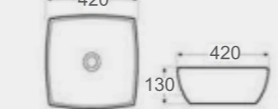

Color: Gloss White  
Size: 475x340x140mm

**CB-278**

Color: Gloss White  
Size: 325x280x120mm

**CB-290**

Color: Gloss White  
Size: 280x390x115mm

# CERAMIC BASINS

**CB-299**

Color: Gloss White  
Size: 485x450x125mm

**CB-328**

Color: Gloss White  
Size: 460x460x160mm

# CERAMIC BASINS

**CB-4215**

Color: Gloss White  
Size: 500x400x150mm

**CB-4615**

Color: Gloss White  
Size: 460x460x155mm

**CB-109**

Color: Gloss White  
Size: 520x320x145mm

**CB-420**

Color: Gloss White  
Size: 420x420x130mm

**CB-5040**

Color: Gloss White  
Size: 500x400x150mm

**CB-6100**

Color: Gloss White  
Size: 800x485x230mm

**CB-3712**

Color: Gloss White  
Size: 370x370x120mm

**CB-3748**