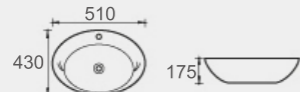

# CERAMIC BASINS

**CB-218**

Color: Gloss White  
Size: 480x370x130mm

**CB-220**

Color: Gloss White  
Size: 500x440x160mm

# CERAMIC BASINS

**CB-245**

Color: Gloss White  
Size: 350x300x130mm

**CB-246**

Color: Gloss White  
Size: 280x280x100mm

**CB-235**

Color: Gloss White  
Size: 510x430x175mm

**CB-238**

Color: Gloss White  
Size: 580x380x140mm

**CB-249**

Color: Gloss White  
Size: 400x400x130mm

**CB-250C**

Color: Gloss White  
Size: 480x230x140mm

**CB-242**

Color: Gloss White  
Size: 475x350x140mm

**CB-243**

Color: Gloss White  
Size: 475x340x140mm

**CB-278**

Color: Gloss White  
Size: 325x280x120mm

**CB-290**

Color: Gloss White  
Size: 280x390x115mm