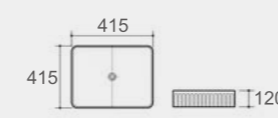

# CERAMIC BASINS

**CB-127-MW / MB**

Color: Matt White/Matt Black  
Size: 490x310x150mm

**CB-128-MW / MB**

Color: Matt White/Matt Black  
/Gloss White  
Size: 360x360x120mm

# CERAMIC BASINS

**CB-153**

Color: Gloss White/Matt White  
Size: 580x360x120mm

**CB-158**

Color: Gloss White/Matt White  
Size: 370x370x120mm

**CB-118**

Color: Gloss White  
Size: 460x460x160mm

**CB-119**

Color: Gloss White  
Size: 410x410x150mm

**CB-194 O/F**

Color: Gloss White  
Size: 440x440x100mm

**CB-194 NO O/F**

Color: Gloss White  
Size: 440x440x100mm

**CB-151**

Color: Gloss White  
Size: 415x365x120mm

**CB-152**

Color: Gloss White  
Size: 415x415x120mm

**CB-201**

Color: Gloss White  
Size: 435x435x160mm

**CB-214**

Color: Gloss White  
Size: 430x445x120mm