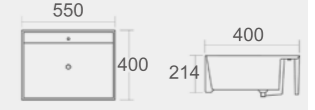

Color: Gloss White  
Size: 420x420x130mm

**CB-5040**

Color: Gloss White  
Size: 500x400x150mm

**CB-6100**

Color: Gloss White  
Size: 800x485x230mm

**CB-3712**

Color: Gloss White  
Size: 370x370x120mm

**CB-3748**

Color: Gloss White  
Size: 480x370x130mm

**PM-650**

Color: Gloss White  
Size: 650x400x200mm

**NOVA-12L-1TH/3TH**

Color: Gloss White  
Size: 550x400x214mm

# CERAMIC BASINS

**NOVA-5845-12L**  
Color: Gloss White  
Size: 550x400x220mm

**SI-410410**  
Color: Gloss White  
Size: 410x410x185mm

**SI-510400**  
Color: Gloss White  
Size: 510x400x180mm

**UB-040B**  
Color: Gloss White  
Size: 430x435x180mm