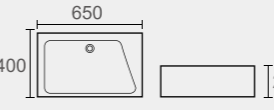

# CERAMIC BASINS

**CB-4215**

Color: Gloss White  
Size: 500x400x150mm

**CB-4615**

Color: Gloss White  
Size: 460x460x155mm

**CB-109**

Color: Gloss White  
Size: 520x320x145mm

**CB-420**

Color: Gloss White  
Size: 420x420x130mm

**CB-5040**

Color: Gloss White  
Size: 500x400x150mm

**CB-6100**

Color: Gloss White  
Size: 800x485x230mm

**CB-3712**

Color: Gloss White  
Size: 370x370x120mm

**CB-3748**

Color: Gloss White  
Size: 480x370x130mm

**PM-650**

Color: Gloss White  
Size: 650x400x200mm

**NOVA-12L-1TH/3TH**

Color: Gloss White  
Size: 550x400x214mm

# CERAMIC BASINS

**NOVA-5845-12L**  
Color: Gloss White  
Size: 550x400x220mm

**SI-410410**  
Color: Gloss White  
Size: 410x410x185mm

**SI-510400**  
Color: Gloss White  
Size: 510x400x180mm

**UB-040B**  
Color: Gloss White  
Size: 430x435x180mm