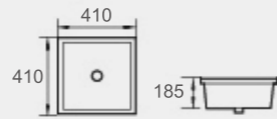

# CERAMIC BASINS

**CB-4215**

Color: Gloss White  
Size: 500x400x150mm

**CB-4615**

Color: Gloss White  
Size: 460x460x155mm

**CB-109**

Color: Gloss White  
Size: 520x320x145mm

**CB-420**

Color: Gloss White  
Size: 420x420x130mm

**CB-5040**

Color: Gloss White  
Size: 500x400x150mm

**CB-6100**

Color: Gloss White  
Size: 800x485x230mm

**CB-3712**

Color: Gloss White  
Size: 370x370x120mm

**CB-3748**

Color: Gloss White  
Size: 480x370x130mm

**PM-650**

Color: Gloss White  
Size: 650x400x200mm

**NOVA-12L-1TH/3TH**

Color: Gloss White  
Size: 550x400x214mm

# CERAMIC BASINS

**NOVA-5845-12L**  
Color: Gloss White  
Size: 550x400x220mm

**SI-410410**  
Color: Gloss White  
Size: 410x410x185mm

**SI-510400**  
Color: Gloss White  
Size: 510x400x180mm

**UB-040B**  
Color: Gloss White  
Size: 430x435x180mm