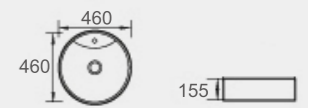

# CERAMIC BASINS

**CB-299**

Color: Gloss White  
Size: 485x450x125mm

**CB-328**

Color: Gloss White  
Size: 460x460x160mm

# CERAMIC BASINS

**CB-4215**

Color: Gloss White  
Size: 500x400x150mm

**CB-4615**

Color: Gloss White  
Size: 460x460x155mm

**CB-109**

Color: Gloss White  
Size: 520x320x145mm

**CB-420**

Color: Gloss White  
Size: 420x420x130mm

**CB-5040**

Color: Gloss White  
Size: 500x400x150mm

**CB-6100**

Color: Gloss White  
Size: 800x485x230mm

**CB-3712**

Color: Gloss White  
Size: 370x370x120mm

**CB-3748**