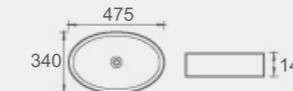

# CERAMIC BASINS

**CB-245**

Color: Gloss White  
Size: 350x300x130mm

**CB-246**

Color: Gloss White  
Size: 280x280x100mm

**CB-235**

Color: Gloss White  
Size: 510x430x175mm

**CB-238**

Color: Gloss White  
Size: 580x380x140mm

**CB-249**

Color: Gloss White  
Size: 400x400x130mm

**CB-250C**

Color: Gloss White  
Size: 480x230x140mm

**CB-242**

Color: Gloss White  
Size: 475x350x140mm

**CB-243**

Color: Gloss White  
Size: 475x340x140mm

**CB-278**

Color: Gloss White  
Size: 325x280x120mm

**CB-290**

Color: Gloss White  
Size: 280x390x115mm