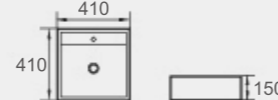

# CERAMIC BASINS

**CB-127-MW / MB**

Color: Matt White/Matt Black  
Size: 490x310x150mm

**CB-128-MW / MB**

Color: Matt White/Matt Black  
/Gloss White  
Size: 360x360x120mm

# CERAMIC BASINS

**CB-153**

Color: Gloss White/Matt White  
Size: 580x360x120mm

**CB-158**

Color: Gloss White/Matt White  
Size: 370x370x120mm

**CB-118**

Color: Gloss White  
Size: 460x460x160mm

**CB-119**

Color: Gloss White  
Size: 410x410x150mm

**CB-194 O/F**

Color: Gloss White  
Size: 440x440x100mm

**CB-194 NO O/F**

Color: Gloss White  
Size: 440x440x100mm

**CB-151**

Color: Gloss White  
Size: 415x365x120mm

**CB-152**

Color: Gloss White  
Size: 415x415x120mm

**CB-201**

Color: Gloss White  
Size: 435x435x160mm

**CB-214**

Color: Gloss White  
Size: 430x445x120mm