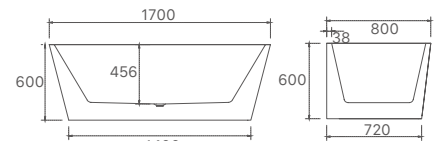

SY-191-170

Product Code	Material	Colour	Size	Price
SY-191-130	Acrylic	Gloss White	1300x700x600mm	$1,358
SY-191-150	Acrylic	Gloss White	1500x800x600mm	$1,422
SY-191-170	Acrylic	Gloss White	1700x800x600mm	$1,522