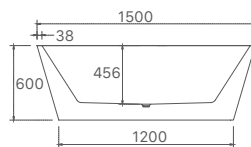

SY-191-150