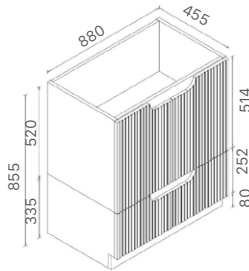

* For vanity top options, please refer to page 27 to 31.

WH56-750
Size: 730x455x520mm

WH56-900
Size: 880x455x520mm

WH56-1200
Size: 1180x455x520mm

WH56-1500
Size: 1480x455x520mm

WH56-1500D
Size: 1480x455x520mm

* For vanity top options, please refer to page 27 to 31.

WH56+SK56-750
Size: 730x455x855mm

WH56+SK56-900
Size: 880x455x855mm

WH56+SK56-1200
Size: 1180x455x855mm

WH56+SK56-1500
Size: 1480x455x855mm

WH56+SK56-1500D
Size: 1480x455x855mm

* PRICES BASED ON DOUBLE BOWL OPTIONS.

* For vanity top options, please refer to page 27 to 31.

WH96-900
Size: 880x455x520mm

WH96-1200
Size: 1180x455x520mm

WH96-1500
Size: 1480x455x520mm

WH96-1500D
Size: 1480x455x520mm