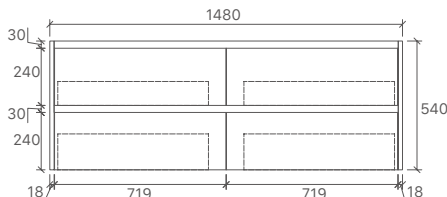

* PRICES BASED ON DOUBLE BOWL OPTIONS.

* For vanity top options, please refer to page 27 to 31.

WH8027-600
Size: 580x455x520mm

WH8027-750R
Size: 730x455x520mm

WH8027-900R
Size: 880x455x520mm

WH8027-1200D
Size: 1180x455x520mm

* For vanity top options, please refer to page 27 to 31.

YOKO-600
Size: 580x455x540mm

YOKO-750
Size: 730x455x540mm

YOKO-900
Size: 880x455x540mm

YOKO-1200
Size: 1180x455x540mm

YOKO-1500
Size: 1480x455x540mm