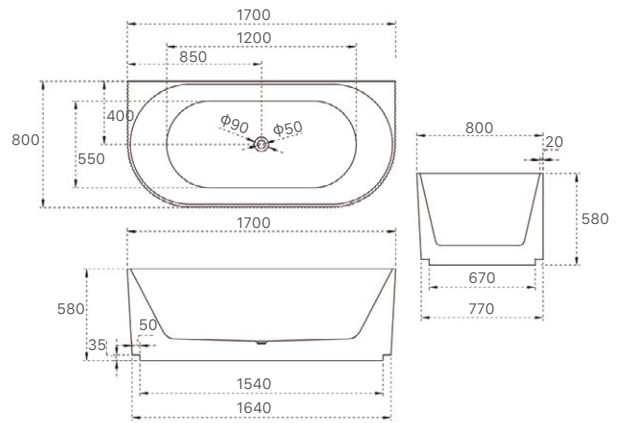

SY-986-170

Product Code	Material	Colour	Size	Price
SY-986-150	Acrylic	Gloss White	1500x750x580mm	$1,736
SY-986-170	Acrylic	Gloss White	1700x800x580mm	$1,802