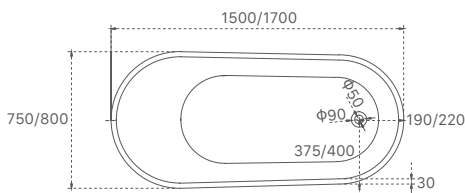

Nova Collection

SY-128-150/170

| Product Code | Material | Colour | Size | Price |
|--------------|----------|-------------|----------------|---------|
| SY-128-150 | Acrylic | Gloss White | 1500x750x700mm | \$1,318 |
| SY-128-170 | Acrylic | Gloss White | 1700x800x730mm | \$1,428 |