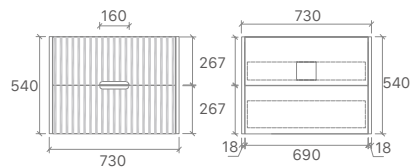

* For vanity top options, please refer to page 27 to 31.

WH56-750
Size: 730x455x520mm

WH56-900
Size: 880x455x520mm

WH56-1200
Size: 1180x455x520mm

WH56-1500
Size: 1480x455x520mm

WH56-1500D
Size: 1480x455x520mm

* For vanity top options, please refer to page 27 to 31.

CWH66-900
Size: 880x455x420mm

CWH66-1200
Size: 1180x455x420mm

CWH66-1500
Size: 1480x455x420mm

CWH66-1500D
Size: 1480x455x420mm

Elena Collection

- Overall 460mm Wall Hung Vanity
- Stylish Grooved Front Panel Design
- Three Colour Options
- DTC Premium Soft Closing Drawer Runners

* For vanity top options, please refer to page 27 to 31.

WH86-600
Size: 580x455x540mm

WH86-750
Size: 730x455x540mm

WH86-900
Size: 880x455x540mm

WH86-1200
Size: 1180x455x540mm

WH86-1500
Size: 1480x455x540mm

* PRICES BASED ON DOUBLE BOWL OPTIONS.

* For vanity top options, please refer to page 27 to 31.

WH96-900
Size: 880x455x520mm

WH96-1200
Size: 1180x455x520mm

WH96-1500
Size: 1480x455x520mm

WH96-1500D
Size: 1480x455x520mm