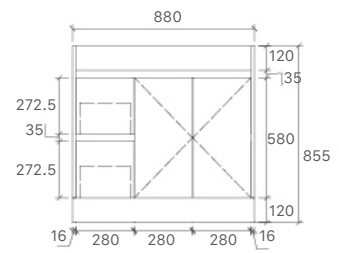

* PRICES BASED ON DOUBLE BOWL OPTIONS.

* For vanity top options, please refer to page 27 to 31.

WH96-900
Size: 880x455x520mm

WH96-1200
Size: 1180x455x520mm

WH96-1500
Size: 1480x455x520mm

WH96-1500D
Size: 1480x455x520mm

* DOUBLE BOWL OPTION ADD \$132.

* For vanity top options, please refer to page 27 to 31.

SY05-600
Size: 580x455x855mm

SY05-750L
Size: 730x455x855mm

SY05-900L
Size: 880x455x855mm

SY05-1200L
Size: 1180x455x855mm