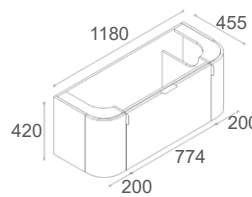

* For vanity top options, please refer to page 27 to 31.

WH56-750
Size: 730x455x520mm

WH56-900
Size: 880x455x520mm

WH56-1200
Size: 1180x455x520mm

WH56-1500
Size: 1480x455x520mm

WH56-1500D
Size: 1480x455x520mm

* For vanity top options, please refer to page 27 to 31.

WH56+SK56-750
Size: 730x455x855mm

WH56+SK56-900
Size: 880x455x855mm

WH56+SK56-1200
Size: 1180x455x855mm

WH56+SK56-1500
Size: 1480x455x855mm

WH56+SK56-1500D
Size: 1480x455x855mm

* For vanity top options, please refer to page 27 to 31.

CWH66-900
Size: 880x455x420mm

CWH66-1200
Size: 1180x455x420mm

CWH66-1500
Size: 1480x455x420mm

CWH66-1500D
Size: 1480x455x420mm

Elena Collection

- Overall 460mm Wall Hung Vanity
- Stylish Grooved Front Panel Design
- Three Colour Options
- DTC Premium Soft Closing Drawer Runners

* PRICES BASED ON DOUBLE BOWL OPTIONS.

* For vanity top options, please refer to page 27 to 31.

WH96-900
Size: 880x455x520mm

WH96-1200
Size: 1180x455x520mm

WH96-1500
Size: 1480x455x520mm

WH96-1500D
Size: 1480x455x520mm