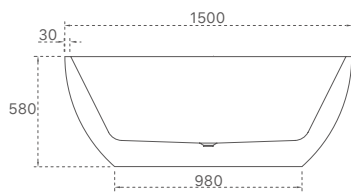

Lamont Collection

SY-996-150