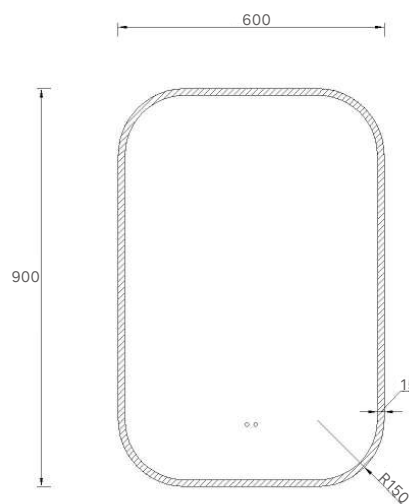

Farley LED Mirror

LED-MRSH-6090

Product Code	Size	Price
LED-MRSH-6090	600x900mm	$416