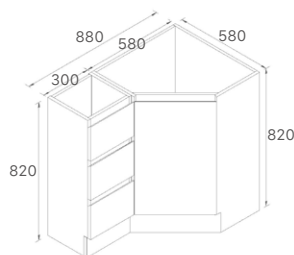

PC9060
Coner: 880x580x820mm