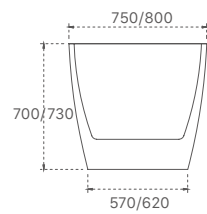

Nova Collection

SY-128-150/170

| Product Code | Material | Colour | Size | Price |
|--------------|----------|-------------|----------------|---------|
| SY-128-150 | Acrylic | Gloss White | 1500x750x700mm | \$1,318 |
| SY-128-170 | Acrylic | Gloss White | 1700x800x730mm | \$1,428 |