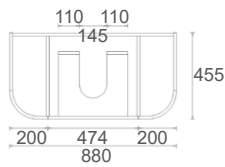

* For vanity top options, please refer to page 27 to 31.

WH56-750
Size: 730x455x520mm

WH56-900
Size: 880x455x520mm

WH56-1200
Size: 1180x455x520mm

WH56-1500
Size: 1480x455x520mm

WH56-1500D
Size: 1480x455x520mm

* For vanity top options, please refer to page 27 to 31.

WH56+SK56-750
Size: 730x455x855mm

WH56+SK56-900
Size: 880x455x855mm

WH56+SK56-1200
Size: 1180x455x855mm

WH56+SK56-1500
Size: 1480x455x855mm

WH56+SK56-1500D
Size: 1480x455x855mm

* For vanity top options, please refer to page 27 to 31.

CWH66-900
Size: 880x455x420mm

CWH66-1200
Size: 1180x455x420mm

CWH66-1500
Size: 1480x455x420mm

CWH66-1500D
Size: 1480x455x420mm

Elena Collection

- Overall 460mm Wall Hung Vanity
- Stylish Grooved Front Panel Design
- Three Colour Options
- DTC Premium Soft Closing Drawer Runners

* PRICES BASED ON DOUBLE BOWL OPTIONS.

* For vanity top options, please refer to page 27 to 31.

WH96-900
Size: 880x455x520mm

WH96-1200
Size: 1180x455x520mm

WH96-1500
Size: 1480x455x520mm

WH96-1500D
Size: 1480x455x520mm