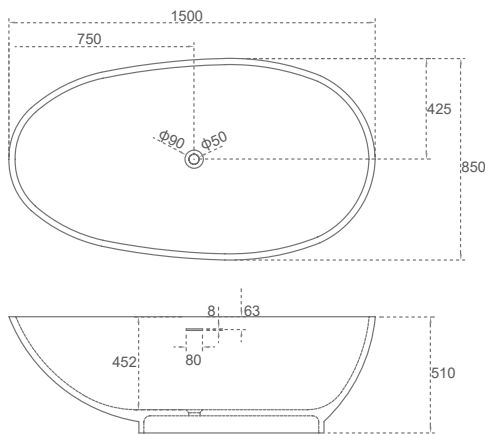

Delight Collection

SY-981-150