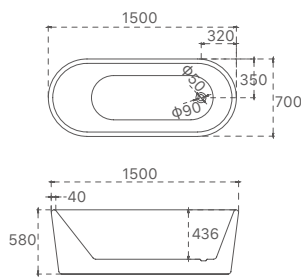

Traditional Collection

SY-882-150