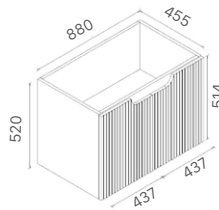

* For vanity top options, please refer to page 27 to 31.

WH56-750
Size: 730x455x520mm

WH56-900
Size: 880x455x520mm

WH56-1200
Size: 1180x455x520mm

WH56-1500
Size: 1480x455x520mm

WH56-1500D
Size: 1480x455x520mm

* For vanity top options, please refer to page 27 to 31.

WH86-600
Size: 580x455x540mm

WH86-750
Size: 730x455x540mm

WH86-900
Size: 880x455x540mm

WH86-1200
Size: 1180x455x540mm

WH86-1500
Size: 1480x455x540mm

* PRICES BASED ON DOUBLE BOWL OPTIONS.

* For vanity top options, please refer to page 27 to 31.

WH96-900
Size: 880x455x520mm

WH96-1200
Size: 1180x455x520mm

WH96-1500
Size: 1480x455x520mm

WH96-1500D
Size: 1480x455x520mm