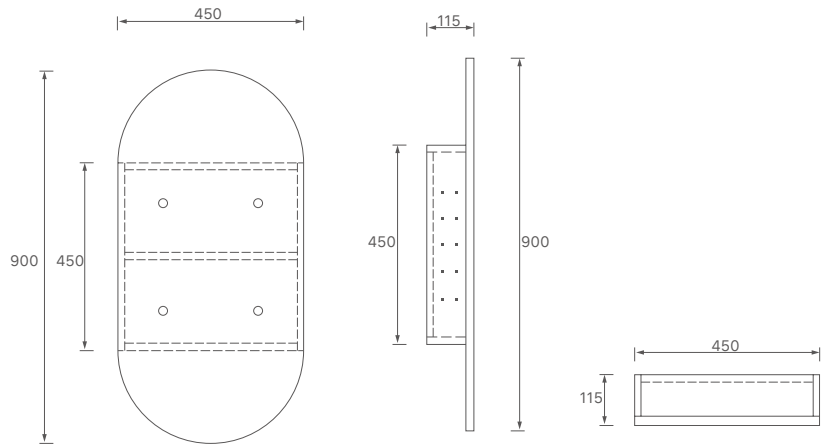

Krystal Collection

OSH-4590

Product Code	Finish	Size	Price	Colour
OSH-4590MW	Two Pack	450x900x115mm	$284	Matt White
OSH-4590MB	Two Pack	450x900x115mm	$312	Matt Black