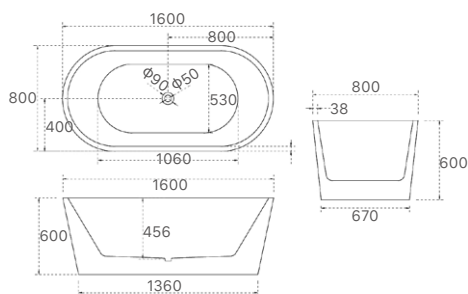

SY-111-160