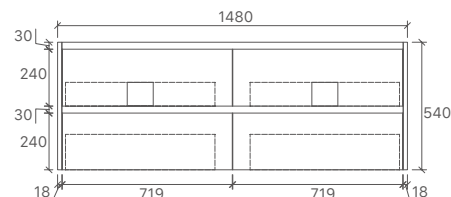

* DOUBLE BOWL OPTION ADD \$132.

* For vanity top options, please refer to page 27 to 31.

SY05-600
Size: 580x455x855mm

SY05-750L
Size: 730x455x855mm

SY05-900L
Size: 880x455x855mm

SY05-1200L
Size: 1180x455x855mm

* PRICES BASED ON DOUBLE BOWL OPTIONS.

* For vanity top options, please refer to page 27 to 31.

WH8027-600
Size: 580x455x520mm

WH8027-750R
Size: 730x455x520mm

WH8027-900R
Size: 880x455x520mm

WH8027-1200D
Size: 1180x455x520mm

* For vanity top options, please refer to page 27 to 31.

YOKO-600
Size: 580x455x540mm

YOKO-750
Size: 730x455x540mm

YOKO-900
Size: 880x455x540mm

YOKO-1200
Size: 1180x455x540mm

YOKO-1500
Size: 1480x455x540mm