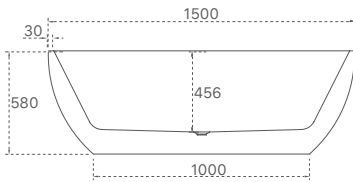

Henley Collection

SY-991-150