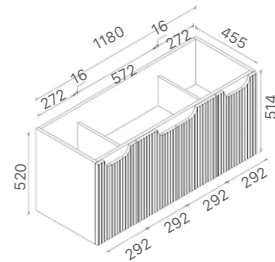

* For vanity top options, please refer to page 27 to 31.

WH56-750
Size: 730x455x520mm

WH56-900
Size: 880x455x520mm

WH56-1200
Size: 1180x455x520mm

WH56-1500
Size: 1480x455x520mm

WH56-1500D
Size: 1480x455x520mm

* For vanity top options, please refer to page 27 to 31.

WH56+SK56-750
Size: 730x455x855mm

WH56+SK56-900
Size: 880x455x855mm

WH56+SK56-1200
Size: 1180x455x855mm

WH56+SK56-1500
Size: 1480x455x855mm

WH56+SK56-1500D
Size: 1480x455x855mm

* For vanity top options, please refer to page 27 to 31.

WH86-600
Size: 580x455x540mm

WH86-750
Size: 730x455x540mm

WH86-900
Size: 880x455x540mm

WH86-1200
Size: 1180x455x540mm

WH86-1500
Size: 1480x455x540mm

* PRICES BASED ON DOUBLE BOWL OPTIONS.

* For vanity top options, please refer to page 27 to 31.

WH96-900
Size: 880x455x520mm

WH96-1200
Size: 1180x455x520mm

WH96-1500
Size: 1480x455x520mm

WH96-1500D
Size: 1480x455x520mm