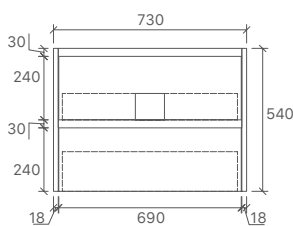

* PRICES BASED ON DOUBLE BOWL OPTIONS.

* For vanity top options, please refer to page 27 to 31.

WH8027-600
Size: 580x455x520mm

WH8027-750R
Size: 730x455x520mm

WH8027-900R
Size: 880x455x520mm

WH8027-1200D
Size: 1180x455x520mm

* For vanity top options, please refer to page 27 to 31.

YOKO-600
Size: 580x455x540mm

YOKO-750
Size: 730x455x540mm

YOKO-900
Size: 880x455x540mm

YOKO-1200
Size: 1180x455x540mm

YOKO-1500
Size: 1480x455x540mm