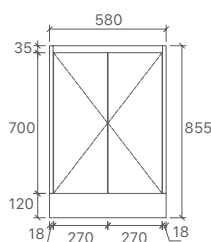

* DOUBLE BOWL OPTION ADD \$132.

* For vanity top options, please refer to page 27 to 31.

SY05-600
Size: 580x455x855mm

SY05-750L
Size: 730x455x855mm

SY05-900L
Size: 880x455x855mm

SY05-1200L
Size: 1180x455x855mm

* DOUBLE BOWL OPTION ADD \$132.

* For vanity top options, please refer to page 27 to 31.

SYWH05-600
Size: 580x455x520mm

SYWH05-750R
Size: 730x455x520mm

SYWH05-900R
Size: 880x455x520mm

SYWH05-1200R
Size: 1180x455x520mm

* For vanity top options, please refer to page 27 to 31.

SYWH04-600
Size: 580x455x520mm

SYWH04-750
Size: 730x455x520mm

SYWH04-900
Size: 880x455x520mm

SYWH04-1200
Size: 1180x455x520mm

SYWH04-1200D
Size: 1180x455x520mm

* PRICES BASED ON DOUBLE BOWL OPTIONS.

* For vanity top options, please refer to page 27 to 31.

SK7-600
Size: 580x455x855mm

SK7-750R
Size: 730x455x855mm

SK7-900R
Size: 880x455x855mm

SK7-1200D
Size: 1180x455x855mm