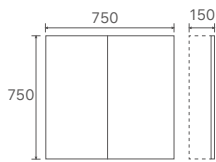

Brighton Collection

Shaving Cabinet

PSH-7575

Product Code	Finish	Size	Price	Colour
PSH-6075	Two Pack	600x750x150mm	$174	Gloss White
PSH-6075MW	Two Pack	600x750x150mm	$191	Matt White
PSH-6075MB/MG	Two Pack	600x750x150mm	$209	Matt Black
PSH-6075A1/A8	MDF	600x750x150mm	$191	Matt Grey
PSH-7575	Two Pack	750x750x150mm	$209	A1 Prime Oak (Textured)
PSH-7575MW	Two Pack	750x750x150mm	$231	A8 Natural Timber
PSH-7575MB/MG	Two Pack	750x750x150mm	$251	
PSH-7575A1/A8	MDF	750x750x150mm	$231	
PSH-9075	Two Pack	900x750x150mm	$240	
PSH-9075MW	Two Pack	900x750x150mm	$264	
PSH-9075MB/MG	Two Pack	900x750x150mm	$288	
PSH-9075A1/A8	MDF	900x750x150mm	$264	
PSH-12075	Two Pack	1200x750x150mm	$290	
PSH-12075MW	Two Pack	1200x750x150mm	$319	
PSH-12075MB/MG	Two Pack	1200x750x150mm	$352	
PSH-12075A1/A8	MDF	1200x750x150mm	$352	

All prices are inclusive of GST. Terms and conditions apply.