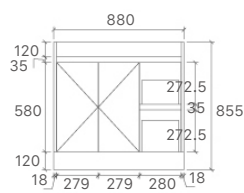

* For vanity top options, please refer to page 27 to 31.

WH86-600
Size: 580x455x540mm

WH86-750
Size: 730x455x540mm

WH86-900
Size: 880x455x540mm

WH86-1200
Size: 1180x455x540mm

WH86-1500
Size: 1480x455x540mm

* PRICES BASED ON DOUBLE BOWL OPTIONS.

* For vanity top options, please refer to page 27 to 31.

WH96-900
Size: 880x455x520mm

WH96-1200
Size: 1180x455x520mm

WH96-1500
Size: 1480x455x520mm

WH96-1500D
Size: 1480x455x520mm

* PRICES BASED ON DOUBLE BOWLS OPTION.

* Handle options - \$6.60 each.

* For vanity top options, please refer to page 27 to 31.

SK76-600
Size: 580x455x855mm

SK76-750R
Size: 730x455x855mm

SK76-900R
Size: 880x455x855mm

SK76-1200
Size: 1180x455x855mm

SK76-1200D
Size: 1180x455x855mm

SK76-1500
Size: 1480x455x855mm

SK76-1800D
Size: 1776x455x855mm

Luna Collection

- Overall 460mm Wall Hung Vanity
- Stylish European Front Panel Design
- Two Pack Either Gloss or Matt Finish
- Soft Closing Drawer Runners
- Optional Handles