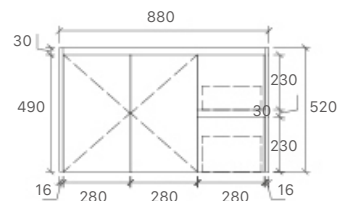

* PRICES BASED ON DOUBLE BOWL OPTIONS.

* For vanity top options, please refer to page 27 to 31.

WH96-900
Size: 880x455x520mm

WH96-1200
Size: 1180x455x520mm

WH96-1500
Size: 1480x455x520mm

WH96-1500D
Size: 1480x455x520mm

* DOUBLE BOWL OPTION ADD \$132.

* For vanity top options, please refer to page 27 to 31.

SY05-600
Size: 580x455x855mm

SY05-750L
Size: 730x455x855mm

SY05-900L
Size: 880x455x855mm

SY05-1200L
Size: 1180x455x855mm

* DOUBLE BOWL OPTION ADD \$132.

* For vanity top options, please refer to page 27 to 31.

SYWH05-600
Size: 580x455x520mm

SYWH05-750R
Size: 730x455x520mm

SYWH05-900R
Size: 880x455x520mm

SYWH05-1200R
Size: 1180x455x520mm

* For vanity top options, please refer to page 27 to 31.

SYWH04-600
Size: 580x455x520mm

SYWH04-750
Size: 730x455x520mm

SYWH04-900
Size: 880x455x520mm

SYWH04-1200
Size: 1180x455x520mm

SYWH04-1200D
Size: 1180x455x520mm