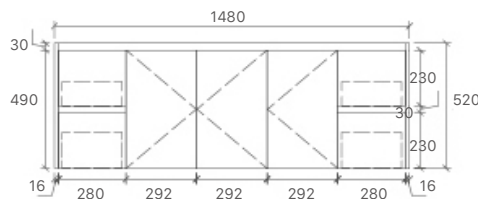

* PRICES BASED ON DOUBLE BOWL OPTIONS.

* For vanity top options, please refer to page 27 to 31.

WH96-900
Size: 880x455x520mm

WH96-1200
Size: 1180x455x520mm

WH96-1500
Size: 1480x455x520mm

WH96-1500D
Size: 1480x455x520mm

* DOUBLE BOWL OPTION ADD \$132.

* For vanity top options, please refer to page 27 to 31.

SY05-600
Size: 580x455x855mm

SY05-750L
Size: 730x455x855mm

SY05-900L
Size: 880x455x855mm

SY05-1200L
Size: 1180x455x855mm

* DOUBLE BOWL OPTION ADD \$132.

* For vanity top options, please refer to page 27 to 31.

SYWH05-600
Size: 580x455x520mm

SYWH05-750R
Size: 730x455x520mm

SYWH05-900R
Size: 880x455x520mm

SYWH05-1200R
Size: 1180x455x520mm