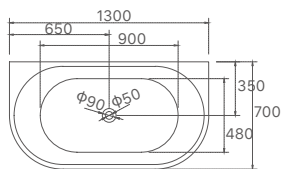

Hannah Collection

SY-191-130