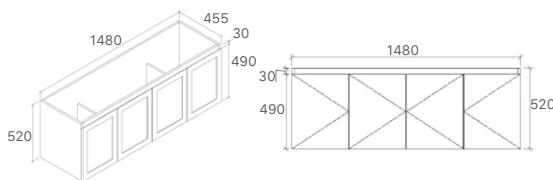

* PRICES BASED ON DOUBLE BOWL OPTIONS.

* For vanity top options, please refer to page 27 to 31.

WH96-900
Size: 880x455x520mm

WH96-1200
Size: 1180x455x520mm

WH96-1500
Size: 1480x455x520mm

WH96-1500D
Size: 1480x455x520mm