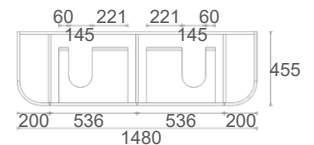

* For vanity top options, please refer to page 27 to 31.

WH56-750
Size: 730x455x520mm

WH56-900
Size: 880x455x520mm

WH56-1200
Size: 1180x455x520mm

WH56-1500
Size: 1480x455x520mm

WH56-1500D
Size: 1480x455x520mm

* For vanity top options, please refer to page 27 to 31.

WH56+SK56-750
Size: 730x455x855mm

WH56+SK56-900
Size: 880x455x855mm

WH56+SK56-1200
Size: 1180x455x855mm

WH56+SK56-1500
Size: 1480x455x855mm

WH56+SK56-1500D
Size: 1480x455x855mm

* For vanity top options, please refer to page 27 to 31.

CWH66-900
Size: 880x455x420mm

CWH66-1200
Size: 1180x455x420mm

CWH66-1500
Size: 1480x455x420mm

CWH66-1500D
Size: 1480x455x420mm

Elena Collection

- Overall 460mm Wall Hung Vanity
- Stylish Grooved Front Panel Design
- Three Colour Options
- DTC Premium Soft Closing Drawer Runners

* PRICES BASED ON DOUBLE BOWL OPTIONS.

* For vanity top options, please refer to page 27 to 31.

WH96-900
Size: 880x455x520mm

WH96-1200
Size: 1180x455x520mm

WH96-1500
Size: 1480x455x520mm

WH96-1500D
Size: 1480x455x520mm