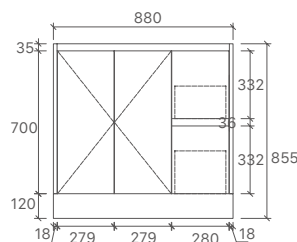

* DOUBLE BOWL OPTION ADD \$132.

* For vanity top options, please refer to page 27 to 31.

SY05-600
Size: 580x455x855mm

SY05-750L
Size: 730x455x855mm

SY05-900L
Size: 880x455x855mm

SY05-1200L
Size: 1180x455x855mm

* For vanity top options, please refer to page 27 to 31.

SYWH04-600
Size: 580x455x520mm

SYWH04-750
Size: 730x455x520mm

SYWH04-900
Size: 880x455x520mm

SYWH04-1200
Size: 1180x455x520mm

SYWH04-1200D
Size: 1180x455x520mm

* PRICES BASED ON DOUBLE BOWL OPTIONS.

* For vanity top options, please refer to page 27 to 31.

SK7-600
Size: 580x455x855mm

SK7-750R
Size: 730x455x855mm

SK7-900R
Size: 880x455x855mm

SK7-1200D
Size: 1180x455x855mm

* PRICES BASED ON DOUBLE BOWL OPTIONS.

* For vanity top options, please refer to page 27 to 31.

WH8027-600
Size: 580x455x520mm

WH8027-750R
Size: 730x455x520mm

WH8027-900R
Size: 880x455x520mm

WH8027-1200D
Size: 1180x455x520mm