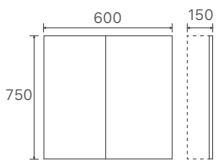

Brighton Collection

Shaving Cabinet

PSH-6075

Product Code	Finish	Size	Price	Colour
PSH-6075	Two Pack	600x750x150mm	$174	Gloss White
PSH-6075MW	Two Pack	600x750x150mm	$191	Matt White
PSH-6075MB/MG	Two Pack	600x750x150mm	$209	Matt Black
PSH-6075A1/A8	MDF	600x750x150mm	$191	Matt Grey
PSH-7575	Two Pack	750x750x150mm	$209	A1 Prime Oak (Textured)
PSH-7575MW	Two Pack	750x750x150mm	$231	A8 Natural Timber
PSH-7575MB/MG	Two Pack	750x750x150mm	$251	
PSH-7575A1/A8	MDF	750x750x150mm	$231	
PSH-9075	Two Pack	900x750x150mm	$240	
PSH-9075MW	Two Pack	900x750x150mm	$264	
PSH-9075MB/MG	Two Pack	900x750x150mm	$288	
PSH-9075A1/A8	MDF	900x750x150mm	$264	
PSH-12075	Two Pack	1200x750x150mm	$290	
PSH-12075MW	Two Pack	1200x750x150mm	$319	
PSH-12075MB/MG	Two Pack	1200x750x150mm	$352	
PSH-12075A1/A8	MDF	1200x750x150mm	$352	

All prices are inclusive of GST. Terms and conditions apply.