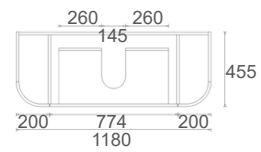

* For vanity top options, please refer to page 27 to 31.

WH56-750
Size: 730x455x520mm

WH56-900
Size: 880x455x520mm

WH56-1200
Size: 1180x455x520mm

WH56-1500
Size: 1480x455x520mm

WH56-1500D
Size: 1480x455x520mm

* For vanity top options, please refer to page 27 to 31.

WH56+SK56-750
Size: 730x455x855mm

WH56+SK56-900
Size: 880x455x855mm

WH56+SK56-1200
Size: 1180x455x855mm

WH56+SK56-1500
Size: 1480x455x855mm

WH56+SK56-1500D
Size: 1480x455x855mm

* For vanity top options, please refer to page 27 to 31.

CWH66-900
Size: 880x455x420mm

CWH66-1200
Size: 1180x455x420mm

CWH66-1500
Size: 1480x455x420mm

CWH66-1500D
Size: 1480x455x420mm

Elena Collection

- Overall 460mm Wall Hung Vanity
- Stylish Grooved Front Panel Design
- Three Colour Options
- DTC Premium Soft Closing Drawer Runners

* PRICES BASED ON DOUBLE BOWL OPTIONS.

* For vanity top options, please refer to page 27 to 31.

WH96-900
Size: 880x455x520mm

WH96-1200
Size: 1180x455x520mm

WH96-1500
Size: 1480x455x520mm

WH96-1500D
Size: 1480x455x520mm