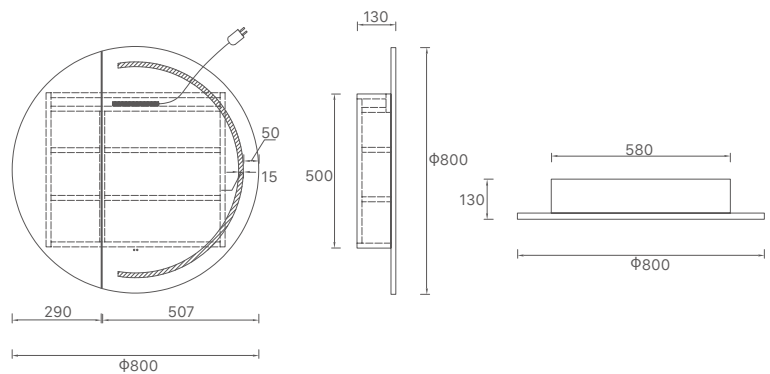

LED-RSC-800

Product Code	Finish	Size	Price	Colour
LED-RSC-800MW	Two Pack - Plywood	Φ800x800x130mm	$988	
LED-RSC-800A8	Plywood	Φ800x800x130mm	$988	Matt White Natural Timber