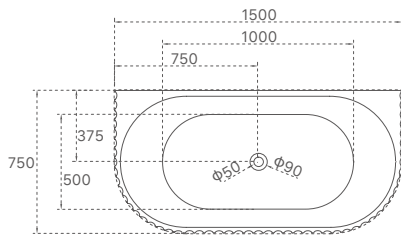

Lamont Collection

SY-996-150