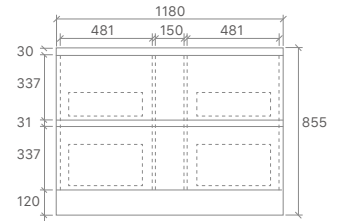

* DOUBLE BOWL OPTION ADD \$132.

* For vanity top options, please refer to page 27 to 31.

SY05-600
Size: 580x455x855mm

SY05-750L
Size: 730x455x855mm

SY05-900L
Size: 880x455x855mm

SY05-1200L
Size: 1180x455x855mm

* For vanity top options, please refer to page 27 to 31.

SYWH04-600
Size: 580x455x520mm

SYWH04-750
Size: 730x455x520mm

SYWH04-900
Size: 880x455x520mm

SYWH04-1200
Size: 1180x455x520mm

SYWH04-1200D
Size: 1180x455x520mm

* PRICES BASED ON DOUBLE BOWL OPTIONS.

* For vanity top options, please refer to page 27 to 31.

CORE-600
Size: 580x455x855mm

CORE-750
Size: 730x455x855mm

CORE-900
Size: 880x455x855mm

CORE-1200
Size: 1180x455x855mm

CORE-1200D
Size: 1180x455x855mm

CORE-1500
Size: 1480x455x855mm

CORE-1500D
Size: 1480x455x855mm

Sierra Collection

- Overall 360mm Floorstanding Vanity
- Stylish Two Pack Finish Gloss or Matt
- Soft Closing Drawer Runners