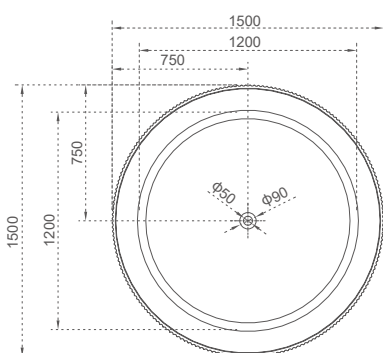

ALYSSA

**FREESTANDING BASIN WITH
PORTAL STORAGE DRAWER**

SI-Z14 MATT FINISH

Size: 400x400x900mm

Price: \$1,999

Arcadia Collection

SY-999-150

| Product Code | Material | Colour | Size | Price |
|--------------|----------|-------------|-----------------|---------|
| SY-999-150 | Acrylic | Gloss White | 1500x1500x580mm | \$2,858 |