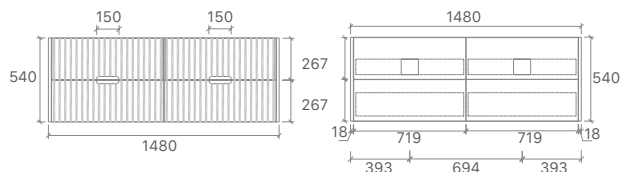

* For vanity top options, please refer to page 27 to 31.

WH86-600
Size: 580x455x540mm

WH86-750
Size: 730x455x540mm

WH86-900
Size: 880x455x540mm

WH86-1200
Size: 1180x455x540mm

WH86-1500
Size: 1480x455x540mm

* PRICES BASED ON DOUBLE BOWL OPTIONS.

* For vanity top options, please refer to page 27 to 31.

WH96-900
Size: 880x455x520mm

WH96-1200
Size: 1180x455x520mm

WH96-1500
Size: 1480x455x520mm

WH96-1500D
Size: 1480x455x520mm