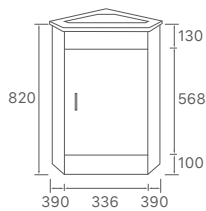

Serin Collection