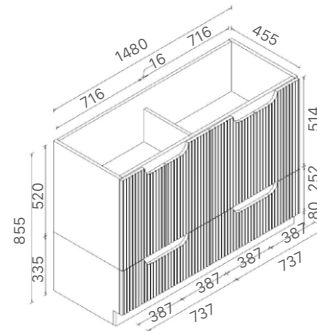

* For vanity top options, please refer to page 27 to 31.

WH56-750
Size: 730x455x520mm

WH56-900
Size: 880x455x520mm

WH56-1200
Size: 1180x455x520mm

WH56-1500
Size: 1480x455x520mm

WH56-1500D
Size: 1480x455x520mm

* For vanity top options, please refer to page 27 to 31.

WH56+SK56-750
Size: 730x455x855mm

WH56+SK56-900
Size: 880x455x855mm

WH56+SK56-1200
Size: 1180x455x855mm

WH56+SK56-1500
Size: 1480x455x855mm

WH56+SK56-1500D
Size: 1480x455x855mm

Plateau Collection

- Overall 460mm Wall Hung Vanity
- Premium Plywood
- All-drawers Model With Curved Feature Ends
- Side Drawers Can Open To The Front
- Premium DTC Soft Closing Drawer Runners
- Organisers Included
- Handles Choices

* PRICES BASED ON DOUBLE BOWL OPTIONS.

* For vanity top options, please refer to page 27 to 31.

WH96-900
Size: 880x455x520mm

WH96-1200
Size: 1180x455x520mm

WH96-1500
Size: 1480x455x520mm

WH96-1500D
Size: 1480x455x520mm