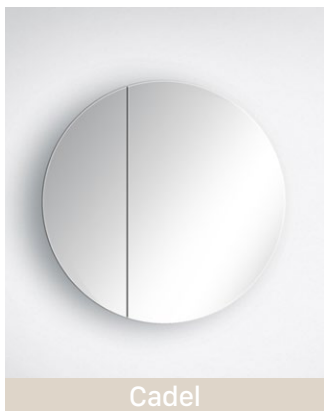

Eric / Burma / Cadel Collection

Product Code	Finish	Size	Price	Colour
RSH-6090MW	Two Pack	600x900x155mm	$284	Matt White
RSH-6090MB	Two Pack	600x900x155mm	$312	Matt Black

Product Code	Finish	Size	Price	Colour
CSH-6060	Two Pack	400x400x750mm	$306	Gloss White
CSH-6060A8	MDF	400x400x750mm	$306	Natural Timber

Cadel

Product Code	Finish	Size	Price	Colour
RSC-800MW	Two Pack	Φ800x800x130mm	$438	Matt White
RSC-800A8	MDF	Φ800x800x130mm	$438	Natural Timber