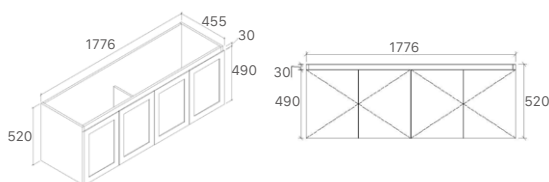

* PRICES BASED ON DOUBLE BOWL OPTIONS.

* For vanity top options, please refer to page 27 to 31.

WH96-900
Size: 880x455x520mm

WH96-1200
Size: 1180x455x520mm

WH96-1500
Size: 1480x455x520mm

WH96-1500D
Size: 1480x455x520mm