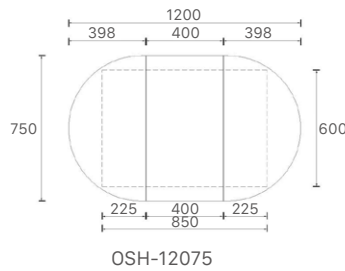

Product Code	Finish	Size	Price	Colour
OSH-9060MW	Two Pack	900x600x146mm	$394	
OSH-9060MB	Two Pack	900x600x146mm	$438	
OSH-9060A1	MDF	900x600x146mm	$438	
OSH-12075MW	Two Pack	1200x750x146mm	$504	
OSH-12075MB	Two Pack	1200x750x146mm	$570	
OSH-12075A1	MDF	1200x750x146mm	$570	
OSH-15090MW	Two Pack	1500x900x146mm	$658	
OSH-15090MB	Two Pack	1500x900x146mm	$724	
OSH-15090A1	MDF	1500x900x146mm	$724