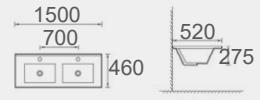

Cabinet Basin
Size: 1200x460x180mm
Bowl Size: 520x275mm

Ceramic Tops

UV31-1500S-1

Cabinet Basin
Size: 1500x460x180mm
Bowl Size: 520x275mm

UV31-1500D-1

Cabinet Basin
Size: 1500x460x180mm
Bowl Size: 520x275mm