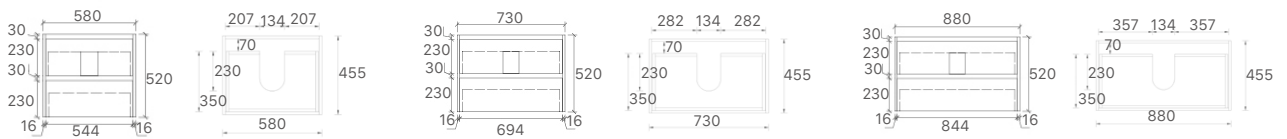

* DOUBLE BOWL OPTION ADD \$132.

* For vanity top options, please refer to page 27 to 31.

SYWH05-600
Size: 580x455x520mm

SYWH05-750R
Size: 730x455x520mm

SYWH05-900R
Size: 880x455x520mm

SYWH05-1200R
Size: 1180x455x520mm

A1 Prime Oak
(Textured)

A8 Natural Timber

All prices are inclusive of GST. Terms and conditions apply.

| PRODUCT CODE | WIDTH (MM) | COLOUR | CABINET ONLY | VANITY With Ceramic Slimline Top (UV31) | VANITY With Flat Stone Bench Top Only | VANITY With Stone Top & Ceramic Undermount Basin |
|----------------|------------|----------------|--------------|---|---------------------------------------|--|
| SYWH04-600A1 | 600 | Prime Oak | \$430 | \$537 | \$660 | \$735 |
| SYWH04-600A8 | 600 | Natural Timber | \$430 | \$537 | \$660 | \$735 |
| SYWH04-750A1 | 750 | Prime Oak | \$492 | \$615 | \$738 | \$813 |
| SYWH04-750A8 | 750 | Natural Timber | \$492 | \$615 | \$738 | \$813 |
| SYWH04-900A1 | 900 | Prime Oak | \$529 | \$662 | \$785 | \$860 |
| SYWH04-900A8 | 900 | Natural Timber | \$529 | \$662 | \$785 | \$860 |
| SYWH04-1200A1 | 1200 | Prime Oak | \$764 | \$955 | \$1,079 | \$1,153 |
| SYWH04-1200A8 | 1200 | Natural Timber | \$764 | \$955 | \$1,079 | \$1,153 |
| SYWH04-1200DA1 | 1200 | Prime Oak | \$870 | \$1,088 | \$1,211 | \$1,286 |
| SYWH04-1200DA8 | 1200 | Natural Timber | \$870 | \$1,088 | \$1,211 | \$1,286 |
| SYWH04-1500A1 | 1500 | Prime Oak | \$1,313 | \$1,641 | \$1,764 | \$1,839 |
| SYWH04-1500A8 | 1500 | Natural Timber | \$1,313 | \$1,641 | \$1,764 | \$1,839 |
| SYWH04-1500DA1 | 1500 | Prime Oak | \$1,418 | \$1,773 | \$1,896 | \$1,971 |
| SYWH04-1500DA8 | 1500 | Natural Timber | \$1,418 | \$1,773 | \$1,896 | \$1,971 |

* For vanity top options, please refer to page 27 to 31.

SYWH04-600
Size: 580x455x520mm

SYWH04-750
Size: 730x455x520mm

SYWH04-900
Size: 880x455x520mm

SYWH04-1200
Size: 1180x455x520mm

SYWH04-1200D
Size: 1180x455x520mm