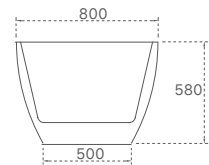

Henley Collection

SY-991-150