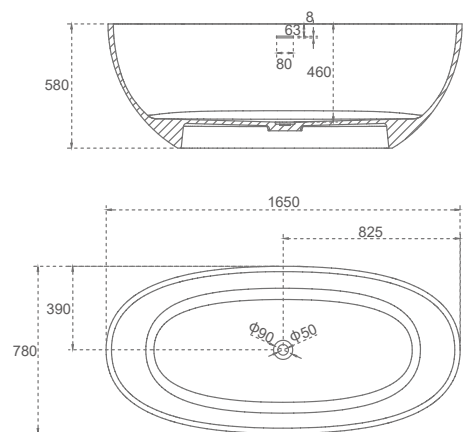

Leah Collection

SI-8807-1650

Product Code	Material	Colour	Size	Price
SI-8807-1650	Solid Surface	Matt White	1650x780x580mm	$3,157