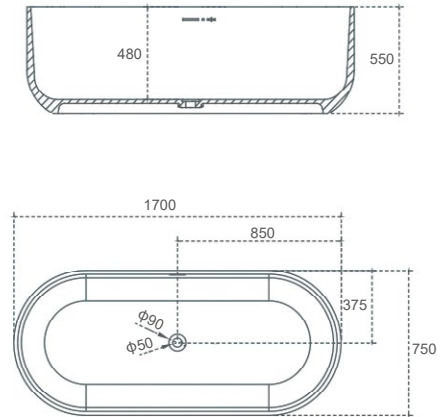

Lilac Collection

SI-8822-1700

Product Code	Material	Colour	Size	Price
SI-8822-1700	Solid Surface	Matt White	1700x750x550mm	$3,511
SI-8822-1700G	Solid Surface	Gloss White	1700x750x550mm	$3,511