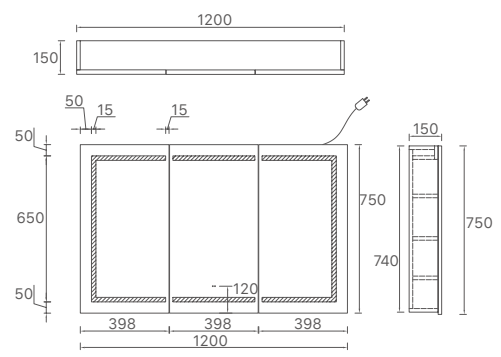

* PRICES BASED ON DOUBLE BOWL OPTIONS.

* For vanity top options, please refer to page 27 to 31.

CORE-600
Size: 580x455x855mm

CORE-750
Size: 730x455x855mm

CORE-900
Size: 880x455x855mm

CORE-1200
Size: 1180x455x855mm

* Stone price includes free drilling of Standard basin holes (80mm) and tap holes (35mm)

Brighton LED Collection

LED Shaving Cabinet

LED-PSH-7575

LED-PSH-9075

LED-PSH-12075

| Product Code | Finish | Size | Price | Colour |
|-----------------|--------------------|----------------|---------|---|
| LED-PSH-7575MW | Two Pack - Plywood | 750x750x150mm | \$768 |   <p>Matt White Natural Timber</p> |
| LED-PSH-7575A8 | Plywood | 750x750x150mm | \$768 | |
| LED-PSH-9075MW | Two Pack - Plywood | 900x750x150mm | \$878 |   <p>Matt White Natural Timber</p> |
| LED-PSH-9075A8 | Plywood | 900x750x150mm | \$878 | |
| LED-PSH-12075MW | Two Pack - Plywood | 1200x750x150mm | \$1,098 |   <p>Matt White Natural Timber</p> |
| LED-PSH-12075A8 | Plywood | 1200x750x150mm | \$1,098 | |