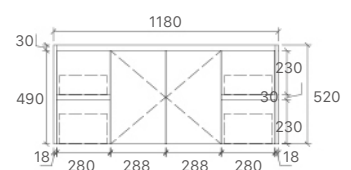

* PRICES BASED ON DOUBLE BOWL OPTIONS.

* For vanity top options, please refer to page 27 to 31.

WH96-900
Size: 880x455x520mm

WH96-1200
Size: 1180x455x520mm

WH96-1500
Size: 1480x455x520mm

WH96-1500D
Size: 1480x455x520mm

* PRICES BASED ON DOUBLE BOWLS OPTION.

* Handle options - \$6.60 each.

* For vanity top options, please refer to page 27 to 31.

WH76-600
Size: 580x455x520mm

WH76-750R
Size: 730x455x520mm

WH76-900R
Size: 880x455x520mm