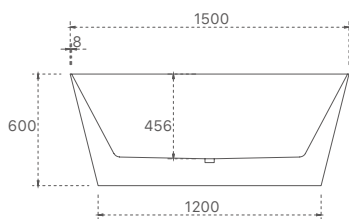

SY-611-150