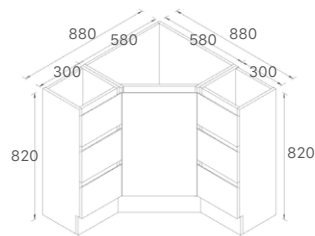

* For vanity top options, please refer to page 27 to 31.

PC6060
Corner: 580x580x820mm
Floorstanding Vanity

PC6090
Coner: 580x880x820mm
Floorstanding Vanity

PC9060
Coner: 880x580x820mm

PC9090
Corner: 880x880x820mm