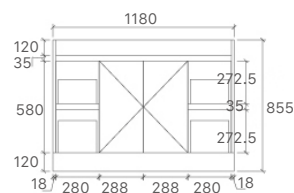

* PRICES BASED ON DOUBLE BOWL OPTIONS.

* For vanity top options, please refer to page 27 to 31.

WH96-900
Size: 880x455x520mm

WH96-1200
Size: 1180x455x520mm

WH96-1500
Size: 1480x455x520mm

WH96-1500D
Size: 1480x455x520mm

* PRICES BASED ON DOUBLE BOWLS OPTION.

* Handle options - \$6.60 each.

* For vanity top options, please refer to page 27 to 31.

SK76-600
Size: 580x455x855mm

SK76-750R
Size: 730x455x855mm

SK76-900R
Size: 880x455x855mm

SK76-1200
Size: 1180x455x855mm

SK76-1200D
Size: 1180x455x855mm

SK76-1500
Size: 1480x455x855mm

SK76-1800D
Size: 1776x455x855mm

Luna Collection

- Overall 460mm Wall Hung Vanity
- Stylish European Front Panel Design
- Two Pack Either Gloss or Matt Finish
- Soft Closing Drawer Runners
- Optional Handles