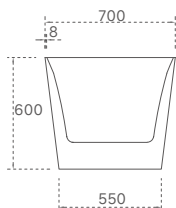

SY-611-150