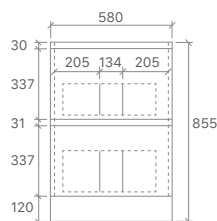

* DOUBLE BOWL OPTION ADD \$132.

* For vanity top options, please refer to page 27 to 31.

SY05-600
Size: 580x455x855mm

SY05-750L
Size: 730x455x855mm

SY05-900L
Size: 880x455x855mm

SY05-1200L
Size: 1180x455x855mm

* For vanity top options, please refer to page 27 to 31.

SYWH04-600
Size: 580x455x520mm

SYWH04-750
Size: 730x455x520mm

SYWH04-900
Size: 880x455x520mm

SYWH04-1200
Size: 1180x455x520mm

SYWH04-1200D
Size: 1180x455x520mm

* PRICES BASED ON DOUBLE BOWL OPTIONS.

* For vanity top options, please refer to page 27 to 31.

WH8027-600
Size: 580x455x520mm

WH8027-750R
Size: 730x455x520mm

WH8027-900R
Size: 880x455x520mm

WH8027-1200D
Size: 1180x455x520mm

* PRICES BASED ON DOUBLE BOWL OPTIONS.

* For vanity top options, please refer to page 27 to 31.

CORE-600
Size: 580x455x855mm

CORE-750
Size: 730x455x855mm

CORE-900
Size: 880x455x855mm

CORE-1200
Size: 1180x455x855mm