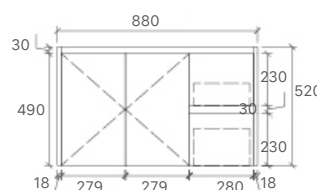

* PRICES BASED ON DOUBLE BOWL OPTIONS.

* For vanity top options, please refer to page 27 to 31.

WH8027-600
Size: 580x455x520mm

WH8027-750R
Size: 730x455x520mm

WH8027-900R
Size: 880x455x520mm

WH8027-1200D
Size: 1180x455x520mm