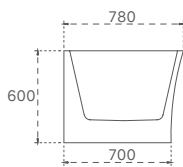

Harper Collection

SY-190-150L/R