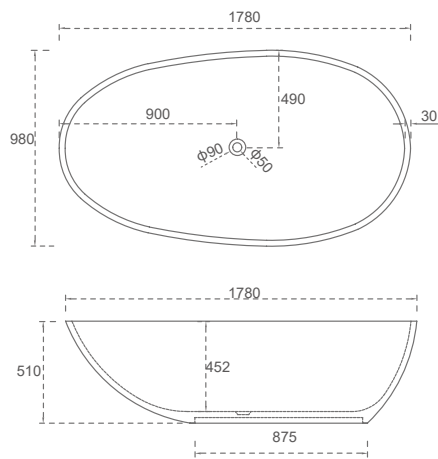

SY-981-170

Product Code	Material	Colour	Size	Price
SI-8833-1500	Solid Surface	Matt White	1500x850x510mm	$3,113
SI-8833-1780	Solid Surface	Matt White	1780x980x510mm	$3,368
SI-8833G-1500	Solid Surface	Gloss White	1500x850x510mm	$3,113
SI-8833G-1780	Solid Surface	Gloss White	1780x980x510mm	$3,368