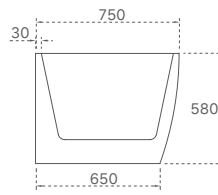

Lamont Collection

SY-996-150