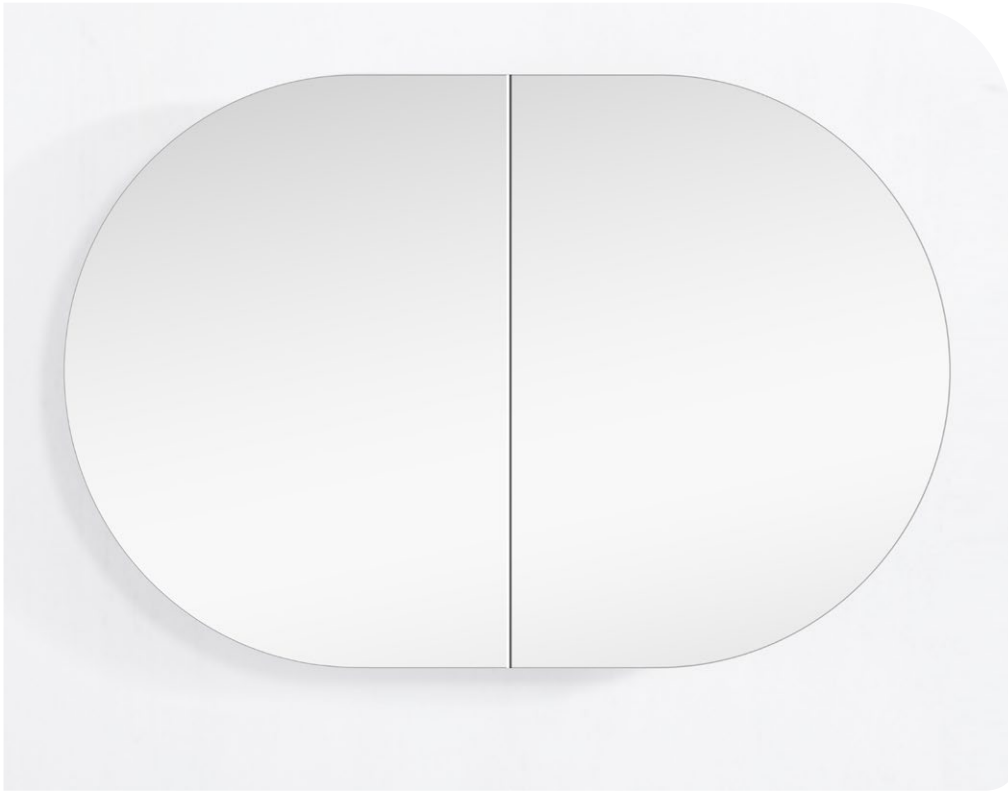

Amber Collection

Shaving Cabinet