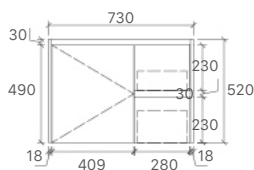

* PRICES BASED ON DOUBLE BOWL OPTIONS.

* For vanity top options, please refer to page 27 to 31.

WH96-900
Size: 880x455x520mm

WH96-1200
Size: 1180x455x520mm

WH96-1500
Size: 1480x455x520mm

WH96-1500D
Size: 1480x455x520mm

* PRICES BASED ON DOUBLE BOWLS OPTION.

* Handle options - \$6.60 each.

* For vanity top options, please refer to page 27 to 31.

SK76-600
Size: 580x455x855mm

SK76-750R
Size: 730x455x855mm

SK76-900R
Size: 880x455x855mm

* PRICES BASED ON DOUBLE BOWLS OPTION.

* Handle options - \$6.60 each.

* For vanity top options, please refer to page 27 to 31.

WH76-600
Size: 580x455x520mm

WH76-750R
Size: 730x455x520mm

WH76-900R
Size: 880x455x520mm

* DOUBLE BOWL OPTION ADD \$132.

* For vanity top options, please refer to page 27 to 31.

SY05-600
Size: 580x455x855mm

SY05-750L
Size: 730x455x855mm

SY05-900L
Size: 880x455x855mm

SY05-1200L
Size: 1180x455x855mm