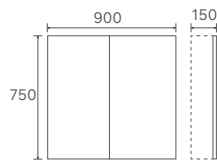

Brighton Collection

Shaving Cabinet

PSH-9075

Product Code	Finish	Size	Price	Colour
PSH-6075	Two Pack	600x750x150mm	$174	Gloss White
PSH-6075MW	Two Pack	600x750x150mm	$191	Matt White
PSH-6075MB/MG	Two Pack	600x750x150mm	$209	Matt Black
PSH-6075A1/A8	MDF	600x750x150mm	$191	Matt Grey
PSH-7575	Two Pack	750x750x150mm	$209	A1 Prime Oak (Textured)
PSH-7575MW	Two Pack	750x750x150mm	$231	A8 Natural Timber
PSH-7575MB/MG	Two Pack	750x750x150mm	$251	
PSH-7575A1/A8	MDF	750x750x150mm	$231	
PSH-9075	Two Pack	900x750x150mm	$240	
PSH-9075MW	Two Pack	900x750x150mm	$264	
PSH-9075MB/MG	Two Pack	900x750x150mm	$288	
PSH-9075A1/A8	MDF	900x750x150mm	$264	
PSH-12075	Two Pack	1200x750x150mm	$290	
PSH-12075MW	Two Pack	1200x750x150mm	$319	
PSH-12075MB/MG	Two Pack	1200x750x150mm	$352	
PSH-12075A1/A8	MDF	1200x750x150mm	$352	

All prices are inclusive of GST. Terms and conditions apply.