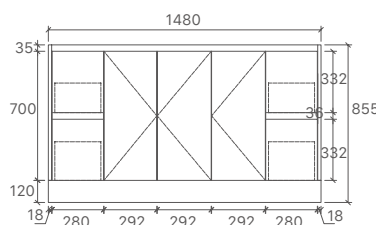

SK7-1500
Size: 1480x455x855mm