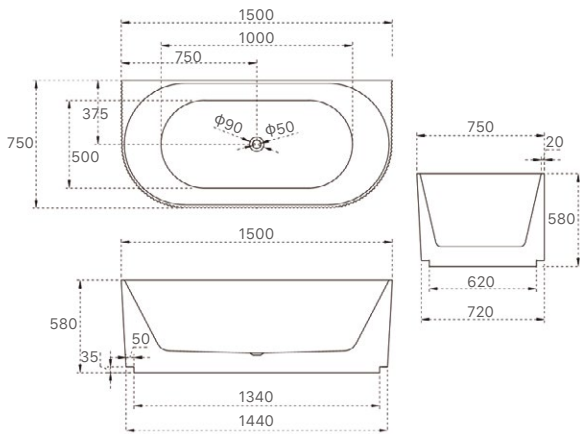

Kira Collection

SY-986-150