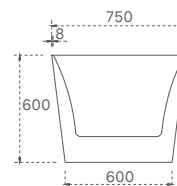

SY-611-150