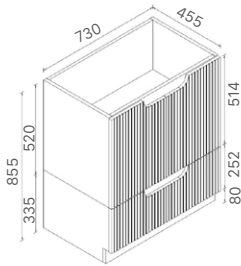

* For vanity top options, please refer to page 27 to 31.

WH56-750
Size: 730x455x520mm

WH56-900
Size: 880x455x520mm

WH56-1200
Size: 1180x455x520mm

WH56-1500
Size: 1480x455x520mm

WH56-1500D
Size: 1480x455x520mm

* For vanity top options, please refer to page 27 to 31.

WH56+SK56-750
Size: 730x455x855mm

WH56+SK56-900
Size: 880x455x855mm

WH56+SK56-1200
Size: 1180x455x855mm

WH56+SK56-1500
Size: 1480x455x855mm

WH56+SK56-1500D
Size: 1480x455x855mm

* For vanity top options, please refer to page 27 to 31.

WH86-600
Size: 580x455x540mm

WH86-750
Size: 730x455x540mm

WH86-900
Size: 880x455x540mm

WH86-1200
Size: 1180x455x540mm

WH86-1500
Size: 1480x455x540mm

* PRICES BASED ON DOUBLE BOWL OPTIONS.

* For vanity top options, please refer to page 27 to 31.

WH96-900
Size: 880x455x520mm

WH96-1200
Size: 1180x455x520mm

WH96-1500
Size: 1480x455x520mm

WH96-1500D
Size: 1480x455x520mm