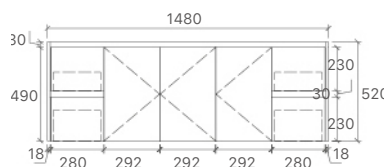

WH76-1500
Size: 1480x455x520mm