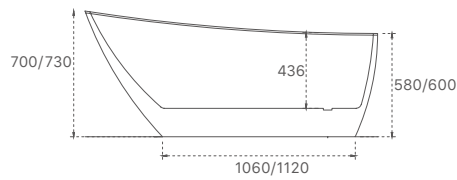

Nova Collection

SY-128-150/170

| Product Code | Material | Colour | Size | Price |
|--------------|----------|-------------|----------------|---------|
| SY-128-150 | Acrylic | Gloss White | 1500x750x700mm | \$1,318 |
| SY-128-170 | Acrylic | Gloss White | 1700x800x730mm | \$1,428 |