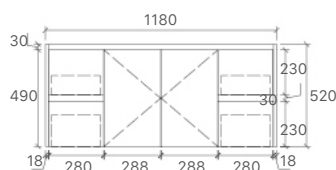

* PRICES BASED ON DOUBLE BOWL OPTIONS.

* For vanity top options, please refer to page 27 to 31.

WH8027-600
Size: 580x455x520mm

WH8027-750R
Size: 730x455x520mm

WH8027-900R
Size: 880x455x520mm

WH8027-1200D
Size: 1180x455x520mm