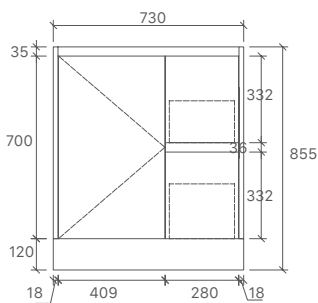

SK32-750R
Size: 730x355x855mm