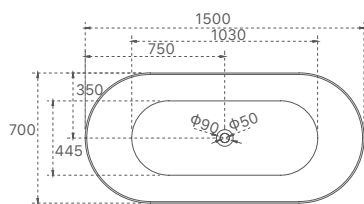

SY-611-150