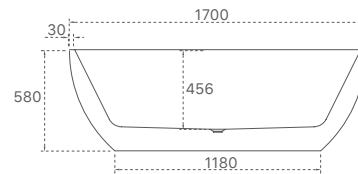

SY-996-170

Bathtub

Product Code	Material	Colour	Size	Price
SY-996-150MW	Acrylic	Matt White	1500x750x580mm	$2,044
SY-996-170MW	Acrylic	Matt White	1700x800x580mm	$2,198