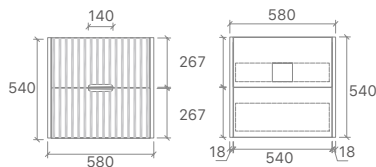

* For vanity top options, please refer to page 27 to 31.

WH56-750
Size: 730x455x520mm

WH56-900
Size: 880x455x520mm

WH56-1200
Size: 1180x455x520mm

WH56-1500
Size: 1480x455x520mm

WH56-1500D
Size: 1480x455x520mm

* For vanity top options, please refer to page 27 to 31.

CWH66-900
Size: 880x455x420mm

CWH66-1200
Size: 1180x455x420mm

CWH66-1500
Size: 1480x455x420mm

CWH66-1500D
Size: 1480x455x420mm

Elena Collection

- Overall 460mm Wall Hung Vanity
- Stylish Grooved Front Panel Design
- Three Colour Options
- DTC Premium Soft Closing Drawer Runners

* For vanity top options, please refer to page 27 to 31.

WH86-600
Size: 580x455x540mm

WH86-750
Size: 730x455x540mm

WH86-900
Size: 880x455x540mm

WH86-1200
Size: 1180x455x540mm

WH86-1500
Size: 1480x455x540mm

* PRICES BASED ON DOUBLE BOWL OPTIONS.

* For vanity top options, please refer to page 27 to 31.

WH96-900
Size: 880x455x520mm

WH96-1200
Size: 1180x455x520mm

WH96-1500
Size: 1480x455x520mm

WH96-1500D
Size: 1480x455x520mm