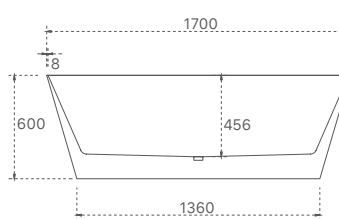

SY-611-170

Product Code	Material	Colour	Size	Price
SY-611-150	Acrylic	Gloss White	1500x700x600mm	$1,450
SY-611-170	Acrylic	Gloss White	1700x750x600mm	$1,571