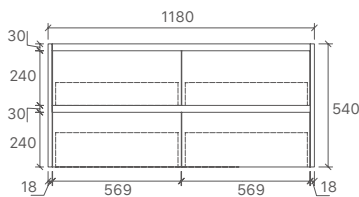

* PRICES BASED ON DOUBLE BOWL OPTIONS.

* For vanity top options, please refer to page 27 to 31.

WH8027-600
Size: 580x455x520mm

WH8027-750R
Size: 730x455x520mm

WH8027-900R
Size: 880x455x520mm

WH8027-1200D
Size: 1180x455x520mm

* For vanity top options, please refer to page 27 to 31.

YOKO-600
Size: 580x455x540mm

YOKO-750
Size: 730x455x540mm

YOKO-900
Size: 880x455x540mm

YOKO-1200
Size: 1180x455x540mm

YOKO-1500
Size: 1480x455x540mm