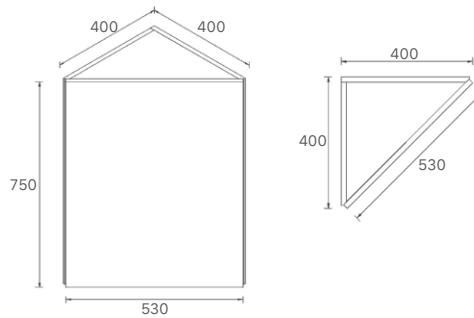

Burma

CSH-6060

| Product Code | Finish | Size | Price | Colour |
|--------------|----------|---------------|-------|--|
| CSH-6060 | Two Pack | 400x400x750mm | \$306 |  Gloss White |
| CSH-6060A8 | MDF | 400x400x750mm | \$306 |  Natural Timber |