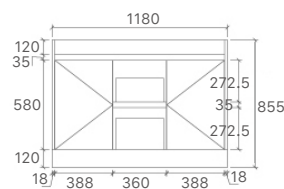

* For vanity top options, please refer to page 27 to 31.

WH86-600
Size: 580x455x540mm

WH86-750
Size: 730x455x540mm

WH86-900
Size: 880x455x540mm

WH86-1200
Size: 1180x455x540mm

WH86-1500
Size: 1480x455x540mm

* PRICES BASED ON DOUBLE BOWL OPTIONS.

* For vanity top options, please refer to page 27 to 31.

WH96-900
Size: 880x455x520mm

WH96-1200
Size: 1180x455x520mm

WH96-1500
Size: 1480x455x520mm

WH96-1500D
Size: 1480x455x520mm

* PRICES BASED ON DOUBLE BOWLS OPTION.

* Handle options - \$6.60 each.

* For vanity top options, please refer to page 27 to 31.

SK76-600
Size: 580x455x855mm

SK76-750R
Size: 730x455x855mm

SK76-900R
Size: 880x455x855mm

SK76-1200
Size: 1180x455x855mm

SK76-1200D
Size: 1180x455x855mm

SK76-1500
Size: 1480x455x855mm

SK76-1800D
Size: 1776x455x855mm

Luna Collection

- Overall 460mm Wall Hung Vanity
- Stylish European Front Panel Design
- Two Pack Either Gloss or Matt Finish
- Soft Closing Drawer Runners
- Optional Handles