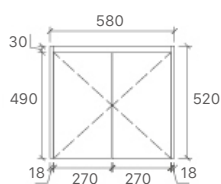

* For vanity top options, please refer to page 27 to 31.

SYWH04-600
Size: 580x455x520mm

SYWH04-750
Size: 730x455x520mm

SYWH04-900
Size: 880x455x520mm

SYWH04-1200
Size: 1180x455x520mm

SYWH04-1200D
Size: 1180x455x520mm

* PRICES BASED ON DOUBLE BOWL OPTIONS.

* For vanity top options, please refer to page 27 to 31.

SK7-600
Size: 580x455x855mm

SK7-750R
Size: 730x455x855mm

SK7-900R
Size: 880x455x855mm

SK7-1200D
Size: 1180x455x855mm

* PRICES BASED ON DOUBLE BOWL OPTIONS.

* For vanity top options, please refer to page 27 to 31.

WH8027-600
Size: 580x455x520mm

WH8027-750R
Size: 730x455x520mm

WH8027-900R
Size: 880x455x520mm

WH8027-1200D
Size: 1180x455x520mm