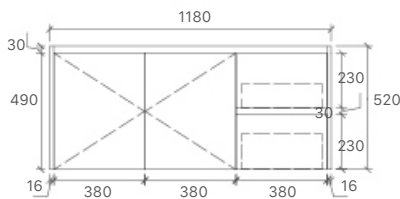

* PRICES BASED ON DOUBLE BOWL OPTIONS.

* For vanity top options, please refer to page 27 to 31.

WH96-900
Size: 880x455x520mm

WH96-1200
Size: 1180x455x520mm

WH96-1500
Size: 1480x455x520mm

WH96-1500D
Size: 1480x455x520mm

* DOUBLE BOWL OPTION ADD \$132.

* For vanity top options, please refer to page 27 to 31.

SY05-600
Size: 580x455x855mm

SY05-750L
Size: 730x455x855mm

SY05-900L
Size: 880x455x855mm

SY05-1200L
Size: 1180x455x855mm

* DOUBLE BOWL OPTION ADD \$132.

* For vanity top options, please refer to page 27 to 31.

SYWH05-600
Size: 580x455x520mm

SYWH05-750R
Size: 730x455x520mm

SYWH05-900R
Size: 880x455x520mm

SYWH05-1200R
Size: 1180x455x520mm