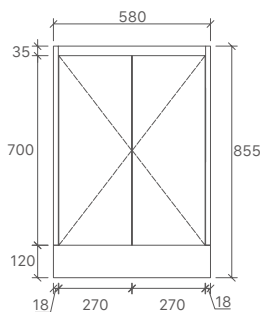

* For vanity top options, please refer to page 27 to 31.

SYWH04-600
Size: 580x455x520mm

SYWH04-750
Size: 730x455x520mm

SYWH04-900
Size: 880x455x520mm

SYWH04-1200
Size: 1180x455x520mm

SYWH04-1200D
Size: 1180x455x520mm

* PRICES BASED ON DOUBLE BOWL OPTIONS.

* For vanity top options, please refer to page 27 to 31.

WH8027-600
Size: 580x455x520mm

WH8027-750R
Size: 730x455x520mm

WH8027-900R
Size: 880x455x520mm

WH8027-1200D
Size: 1180x455x520mm

* PRICES BASED ON DOUBLE BOWL OPTIONS.

* For vanity top options, please refer to page 27 to 31.

CORE-600
Size: 580x455x855mm

CORE-750
Size: 730x455x855mm

CORE-900
Size: 880x455x855mm

CORE-1200
Size: 1180x455x855mm

* For vanity top options, please refer to page 27 to 31.

SK32-600
Size: 580x355x855mm

SK32-750R
Size: 730x355x855mm

SK32-900R
Size: 880x355x855mm

WH32-600
Size: 580x355x520mm

WH32-750R
Size: 730x355x520mm

WH32-900R
Size: 880x355x520mm