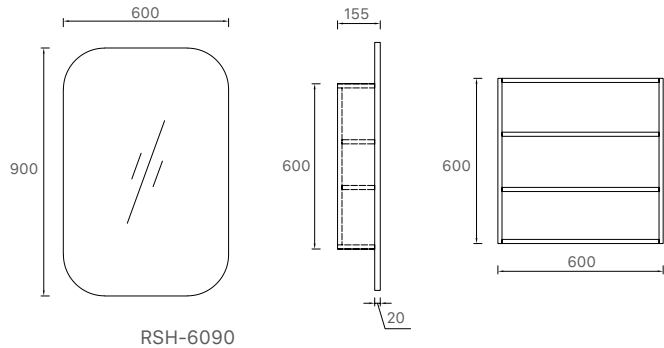

RSH-6090

Product Code	Finish	Size	Price	Colour
RSH-6090MW	Two Pack	600x900x155mm	$284	Matt White
RSH-6090MB	Two Pack	600x900x155mm	$312	Matt Black