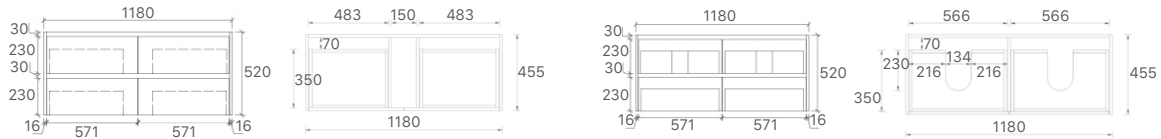

* PRICES BASED ON DOUBLE BOWLS OPTION.

* Handle options - \$6.60 each.

* For vanity top options, please refer to page 27 to 31.

SK76-600
Size: 580x455x855mm

SK76-750R
Size: 730x455x855mm

SK76-900R
Size: 880x455x855mm

* DOUBLE BOWL OPTION ADD \$132.

* For vanity top options, please refer to page 27 to 31.

SY05-600
Size: 580x455x855mm

SY05-750L
Size: 730x455x855mm

SY05-900L
Size: 880x455x855mm

SY05-1200L
Size: 1180x455x855mm

* DOUBLE BOWL OPTION ADD \$132.

* For vanity top options, please refer to page 27 to 31.

SYWH05-600
Size: 580x455x520mm

SYWH05-750R
Size: 730x455x520mm

SYWH05-900R
Size: 880x455x520mm

SYWH05-1200R
Size: 1180x455x520mm

* For vanity top options, please refer to page 27 to 31.

SYWH04-600
Size: 580x455x520mm

SYWH04-750
Size: 730x455x520mm

SYWH04-900
Size: 880x455x520mm

SYWH04-1200
Size: 1180x455x520mm

SYWH04-1200D
Size: 1180x455x520mm