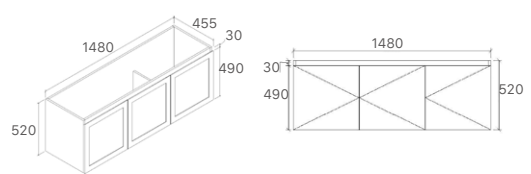

* PRICES BASED ON DOUBLE BOWL OPTIONS.

* For vanity top options, please refer to page 27 to 31.

WH96-900
Size: 880x455x520mm

WH96-1200
Size: 1180x455x520mm

WH96-1500
Size: 1480x455x520mm

WH96-1500D
Size: 1480x455x520mm