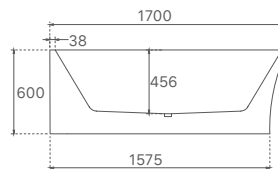

SY-190-170L/R

Product Code	Material	Colour	Size	Price
SY-190-150L/R	Acrylic	Gloss White	1500x780x600mm	$1,473
SY-190-170L/R	Acrylic	Gloss White	1700x780x600mm	$1,571