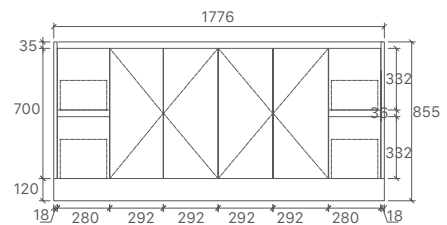

SK7-1800D
Size: 1776x455x855mm