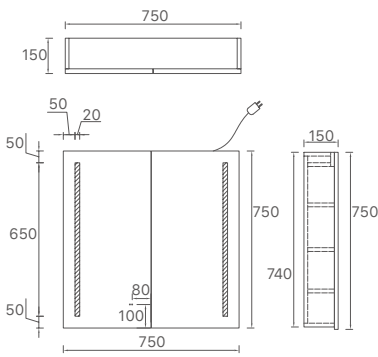

LED-PSH-7575