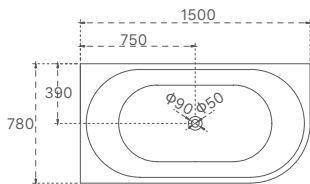

Harper Collection

SY-190-150L/R