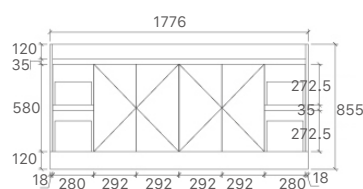

* PRICES BASED ON DOUBLE BOWL OPTIONS.

* For vanity top options, please refer to page 27 to 31.

WH96-900
Size: 880x455x520mm

WH96-1200
Size: 1180x455x520mm

WH96-1500
Size: 1480x455x520mm

WH96-1500D
Size: 1480x455x520mm

* PRICES BASED ON DOUBLE BOWLS OPTION.

* Handle options - \$6.60 each.

* For vanity top options, please refer to page 27 to 31.

SK76-600
Size: 580x455x855mm

SK76-750R
Size: 730x455x855mm

SK76-900R
Size: 880x455x855mm

SK76-1200
Size: 1180x455x855mm

SK76-1200D
Size: 1180x455x855mm

SK76-1500
Size: 1480x455x855mm

SK76-1800D
Size: 1776x455x855mm

Luna Collection

- Overall 460mm Wall Hung Vanity
- Stylish European Front Panel Design
- Two Pack Either Gloss or Matt Finish
- Soft Closing Drawer Runners
- Optional Handles