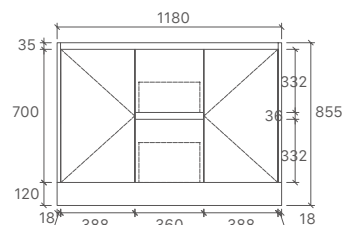

* DOUBLE BOWL OPTION ADD \$132.

* For vanity top options, please refer to page 27 to 31.

SY05-600
Size: 580x455x855mm

SY05-750L
Size: 730x455x855mm

SY05-900L
Size: 880x455x855mm

SY05-1200L
Size: 1180x455x855mm

* For vanity top options, please refer to page 27 to 31.

SYWH04-600
Size: 580x455x520mm

SYWH04-750
Size: 730x455x520mm

SYWH04-900
Size: 880x455x520mm

SYWH04-1200
Size: 1180x455x520mm

SYWH04-1200D
Size: 1180x455x520mm

* PRICES BASED ON DOUBLE BOWL OPTIONS.

* For vanity top options, please refer to page 27 to 31.

SK7-600
Size: 580x455x855mm

SK7-750R
Size: 730x455x855mm

SK7-900R
Size: 880x455x855mm

SK7-1200D
Size: 1180x455x855mm

* PRICES BASED ON DOUBLE BOWL OPTIONS.

* For vanity top options, please refer to page 27 to 31.

WH8027-600
Size: 580x455x520mm

WH8027-750R
Size: 730x455x520mm

WH8027-900R
Size: 880x455x520mm

WH8027-1200D
Size: 1180x455x520mm