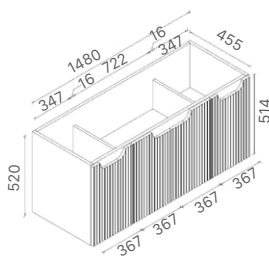

* For vanity top options, please refer to page 27 to 31.

WH56-750
Size: 730x455x520mm

WH56-900
Size: 880x455x520mm

WH56-1200
Size: 1180x455x520mm

WH56-1500
Size: 1480x455x520mm

WH56-1500D
Size: 1480x455x520mm

* For vanity top options, please refer to page 27 to 31.

WH56+SK56-750
Size: 730x455x855mm

WH56+SK56-900
Size: 880x455x855mm

WH56+SK56-1200
Size: 1180x455x855mm

WH56+SK56-1500
Size: 1480x455x855mm

WH56+SK56-1500D
Size: 1480x455x855mm

* PRICES BASED ON DOUBLE BOWL OPTIONS.

* For vanity top options, please refer to page 27 to 31.

WH96-900
Size: 880x455x520mm

WH96-1200
Size: 1180x455x520mm

WH96-1500
Size: 1480x455x520mm

WH96-1500D
Size: 1480x455x520mm