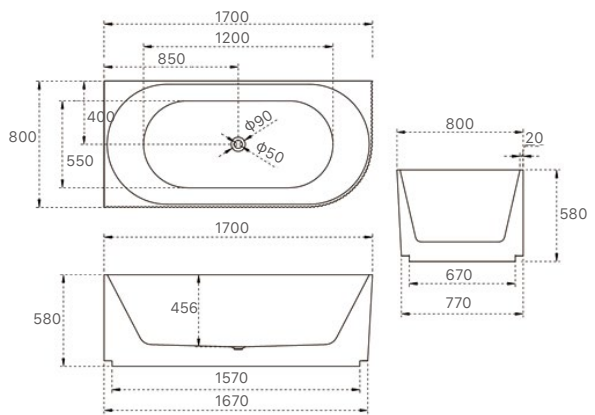

SY-983-170L/R

Product Code	Material	Colour	Size	Price
SY-983-150L/R	Acrylic	Gloss White	1500x750x580mm	$1,736
SY-983-170L/R	Acrylic	Gloss White	1700x800x580mm	$1,802