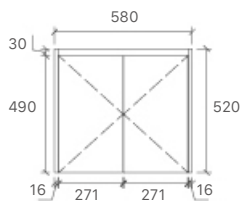

* DOUBLE BOWL OPTION ADD \$132.

* For vanity top options, please refer to page 27 to 31.

SY05-600
Size: 580x455x855mm

SY05-750L
Size: 730x455x855mm

SY05-900L
Size: 880x455x855mm

SY05-1200L
Size: 1180x455x855mm

* DOUBLE BOWL OPTION ADD \$132.

* For vanity top options, please refer to page 27 to 31.

SYWH05-600
Size: 580x455x520mm

SYWH05-750R
Size: 730x455x520mm

SYWH05-900R
Size: 880x455x520mm

SYWH05-1200R
Size: 1180x455x520mm