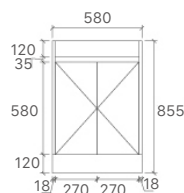

* For vanity top options, please refer to page 27 to 31.

WH56-750
Size: 730x455x520mm

WH56-900
Size: 880x455x520mm

WH56-1200
Size: 1180x455x520mm

WH56-1500
Size: 1480x455x520mm

WH56-1500D
Size: 1480x455x520mm

* For vanity top options, please refer to page 27 to 31.

WH86-600
Size: 580x455x540mm

WH86-750
Size: 730x455x540mm

WH86-900
Size: 880x455x540mm

WH86-1200
Size: 1180x455x540mm

WH86-1500
Size: 1480x455x540mm

* PRICES BASED ON DOUBLE BOWL OPTIONS.

* For vanity top options, please refer to page 27 to 31.

WH96-900
Size: 880x455x520mm

WH96-1200
Size: 1180x455x520mm

WH96-1500
Size: 1480x455x520mm

WH96-1500D
Size: 1480x455x520mm

* PRICES BASED ON DOUBLE BOWLS OPTION.

* Handle options - \$6.60 each.

* For vanity top options, please refer to page 27 to 31.

SK76-600
Size: 580x455x855mm

SK76-750R
Size: 730x455x855mm

SK76-900R
Size: 880x455x855mm