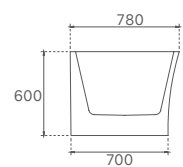

SY-190-170L/R

Product Code	Material	Colour	Size	Price
SY-190-150L/R	Acrylic	Gloss White	1500x780x600mm	$1,473
SY-190-170L/R	Acrylic	Gloss White	1700x780x600mm	$1,571