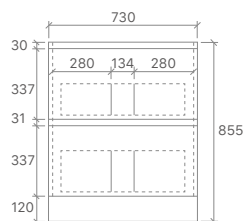

* DOUBLE BOWL OPTION ADD \$132.

* For vanity top options, please refer to page 27 to 31.

SY05-600
Size: 580x455x855mm

SY05-750L
Size: 730x455x855mm

SY05-900L
Size: 880x455x855mm

SY05-1200L
Size: 1180x455x855mm

* For vanity top options, please refer to page 27 to 31.

SYWH04-600
Size: 580x455x520mm

SYWH04-750
Size: 730x455x520mm

SYWH04-900
Size: 880x455x520mm

SYWH04-1200
Size: 1180x455x520mm

SYWH04-1200D
Size: 1180x455x520mm

* PRICES BASED ON DOUBLE BOWL OPTIONS.

* For vanity top options, please refer to page 27 to 31.

WH8027-600
Size: 580x455x520mm

WH8027-750R
Size: 730x455x520mm

WH8027-900R
Size: 880x455x520mm

WH8027-1200D
Size: 1180x455x520mm

* PRICES BASED ON DOUBLE BOWL OPTIONS.

* For vanity top options, please refer to page 27 to 31.

CORE-600
Size: 580x455x855mm

CORE-750
Size: 730x455x855mm

CORE-900
Size: 880x455x855mm

CORE-1200
Size: 1180x455x855mm