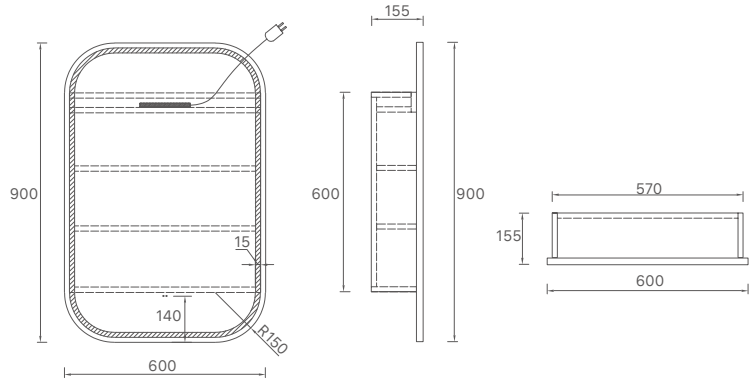

LED-RSH-6090

Product Code	Finish	Size	Price	Colour
LED-RSH-6090MW	Two Pack - Plywood	600x900x155mm	$878	
LED-RSH-6090A8	Plywood	600x900x155mm	$878	Matt White Natural Timber