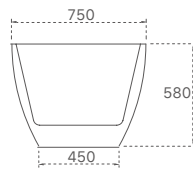

Henley Collection

SY-991-150