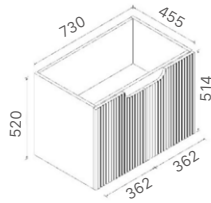

* For vanity top options, please refer to page 27 to 31.

WH56-750
Size: 730x455x520mm

WH56-900
Size: 880x455x520mm

WH56-1200
Size: 1180x455x520mm

WH56-1500
Size: 1480x455x520mm

WH56-1500D
Size: 1480x455x520mm

* PRICES BASED ON DOUBLE BOWL OPTIONS.

* For vanity top options, please refer to page 27 to 31.

WH96-900
Size: 880x455x520mm

WH96-1200
Size: 1180x455x520mm

WH96-1500
Size: 1480x455x520mm

WH96-1500D
Size: 1480x455x520mm