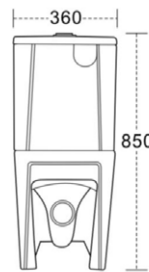

NOVA COLLECTION

BACK TO WALL TOILET SUITE

Size: 660x360x850mm

Price: \$528

HYGIENIC TURBO FLUSHING SYSTEM

PATENT NO: 2015100129 ©2015

Back view

Side view