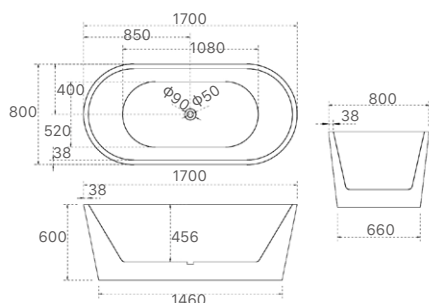

SY-111-170

Product Code	Material	Colour	Size	Price
SY-111-150	Acrylic	Gloss White	1500x800x600mm	$1,377
SY-111-160	Acrylic	Gloss White	1600x800x600mm	$1,422
SY-111-170	Acrylic	Gloss White	1700x800x600mm	$1,473