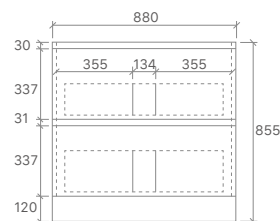

* DOUBLE BOWL OPTION ADD \$132.

* For vanity top options, please refer to page 27 to 31.

SY05-600
Size: 580x455x855mm

SY05-750L
Size: 730x455x855mm

SY05-900L
Size: 880x455x855mm

SY05-1200L
Size: 1180x455x855mm

* For vanity top options, please refer to page 27 to 31.

SYWH04-600
Size: 580x455x520mm

SYWH04-750
Size: 730x455x520mm

SYWH04-900
Size: 880x455x520mm

SYWH04-1200
Size: 1180x455x520mm

SYWH04-1200D
Size: 1180x455x520mm

* PRICES BASED ON DOUBLE BOWL OPTIONS.

* For vanity top options, please refer to page 27 to 31.

CORE-600
Size: 580x455x855mm

CORE-750
Size: 730x455x855mm

CORE-900
Size: 880x455x855mm

CORE-1200
Size: 1180x455x855mm

CORE-1200D
Size: 1180x455x855mm

CORE-1500
Size: 1480x455x855mm

CORE-1500D
Size: 1480x455x855mm

Sierra Collection

- Overall 360mm Floorstanding Vanity
- Stylish Two Pack Finish Gloss or Matt
- Soft Closing Drawer Runners