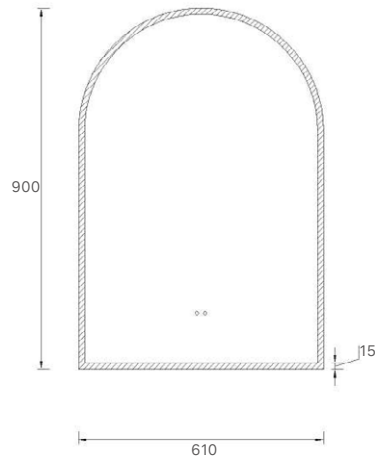

LED-MASH-6161

Product Code	Size	Price
LED-MASH-6161	610x900mm	$416

LED Mirror