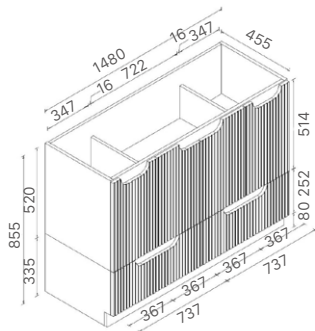

* For vanity top options, please refer to page 27 to 31.

WH56-750
Size: 730x455x520mm

WH56-900
Size: 880x455x520mm

WH56-1200
Size: 1180x455x520mm

WH56-1500
Size: 1480x455x520mm

WH56-1500D
Size: 1480x455x520mm

* For vanity top options, please refer to page 27 to 31.

WH56+SK56-750
Size: 730x455x855mm

WH56+SK56-900
Size: 880x455x855mm

WH56+SK56-1200
Size: 1180x455x855mm

WH56+SK56-1500
Size: 1480x455x855mm

WH56+SK56-1500D
Size: 1480x455x855mm

* PRICES BASED ON DOUBLE BOWL OPTIONS.

* For vanity top options, please refer to page 27 to 31.

WH96-900
Size: 880x455x520mm

WH96-1200
Size: 1180x455x520mm

WH96-1500
Size: 1480x455x520mm

WH96-1500D
Size: 1480x455x520mm