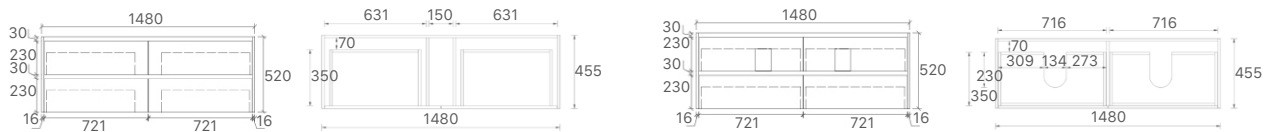

* DOUBLE BOWL OPTION ADD \$132.

* For vanity top options, please refer to page 27 to 31.

SY05-600
Size: 580x455x855mm

SY05-750L
Size: 730x455x855mm

SY05-900L
Size: 880x455x855mm

SY05-1200L
Size: 1180x455x855mm

* DOUBLE BOWL OPTION ADD \$132.

* For vanity top options, please refer to page 27 to 31.

SYWH05-600
Size: 580x455x520mm

SYWH05-750R
Size: 730x455x520mm

SYWH05-900R
Size: 880x455x520mm

SYWH05-1200R
Size: 1180x455x520mm

* For vanity top options, please refer to page 27 to 31.

SYWH04-600
Size: 580x455x520mm

SYWH04-750
Size: 730x455x520mm

SYWH04-900
Size: 880x455x520mm

SYWH04-1200
Size: 1180x455x520mm

SYWH04-1200D
Size: 1180x455x520mm

SYWH04-1500
Size: 1480x455x520mm

SYWH04-1500D
Size: 1480x455x520mm

Sammy Collection

- Overall 460mm Floorstanding Vanity
- Stylish Two Pack Finish Gloss or Matt
- Soft Closing Drawer Runners
- MDF
- **Option - PVC Vanity Available.**
Add 10% to RRP.
100% Water Proof.