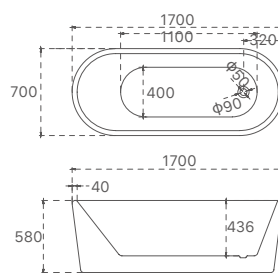

SY-882-170

Product Code	Material	Colour	Size	Price
SY-882-150	Acrylic	Gloss White	1500x700x580mm	$1,164
SY-882-160	Acrylic	Gloss White	1600x700x580mm	$1,208
SY-882-170	Acrylic	Gloss White	1700x700x580mm	$1,274