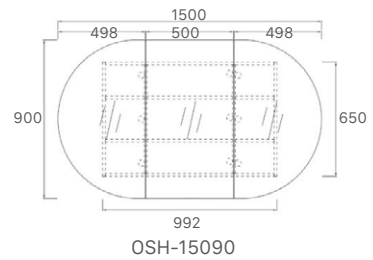

Product Code	Finish	Size	Price	Colour
OSH-9060MW	Two Pack	900x600x146mm	$394	
OSH-9060MB	Two Pack	900x600x146mm	$438	
OSH-9060A1	MDF	900x600x146mm	$438	
OSH-12075MW	Two Pack	1200x750x146mm	$504	
OSH-12075MB	Two Pack	1200x750x146mm	$570	
OSH-12075A1	MDF	1200x750x146mm	$570	
OSH-15090MW	Two Pack	1500x900x146mm	$658	
OSH-15090MB	Two Pack	1500x900x146mm	$724	
OSH-15090A1	MDF	1500x900x146mm	$724