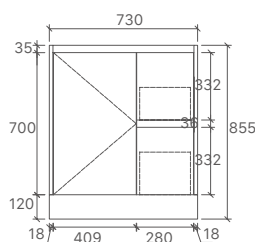

* DOUBLE BOWL OPTION ADD \$132.

* For vanity top options, please refer to page 27 to 31.

SY05-600
Size: 580x455x855mm

SY05-750L
Size: 730x455x855mm

SY05-900L
Size: 880x455x855mm

SY05-1200L
Size: 1180x455x855mm

* For vanity top options, please refer to page 27 to 31.

SYWH04-600
Size: 580x455x520mm

SYWH04-750
Size: 730x455x520mm

SYWH04-900
Size: 880x455x520mm

SYWH04-1200
Size: 1180x455x520mm

SYWH04-1200D
Size: 1180x455x520mm

* PRICES BASED ON DOUBLE BOWL OPTIONS.

* For vanity top options, please refer to page 27 to 31.

SK7-600
Size: 580x455x855mm

SK7-750R
Size: 730x455x855mm

SK7-900R
Size: 880x455x855mm

SK7-1200D
Size: 1180x455x855mm

* PRICES BASED ON DOUBLE BOWL OPTIONS.

* For vanity top options, please refer to page 27 to 31.

WH8027-600
Size: 580x455x520mm

WH8027-750R
Size: 730x455x520mm

WH8027-900R
Size: 880x455x520mm

WH8027-1200D
Size: 1180x455x520mm