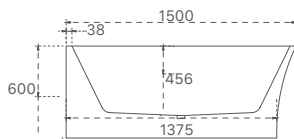

Harper Collection

SY-190-150L/R