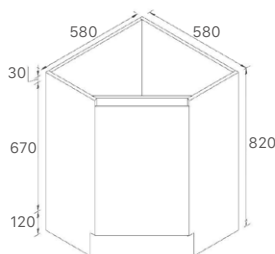

PRODUCT CODE	WIDTH (MM)	COLOUR	CABINET ONLY	VANITY SET With Poly Marble Top(CN)	VANITY With Stone Top & Ceramic Undermount Basin

PC6060	600x600	Gloss White	$506	$631	$829
PC6060A8	600x600	Natural Timber	$557	$695	$913

PC6090	600x900	Gloss White	$658	$924	$1,122
PC6090A8	600x900	Natural Timber	$724	$1,016	$1,234

PC9060	900x600	Gloss White	$658	$924	$1,122
PC9060A8	900x600	Natural Timber	$724	$1,016	$1,234

PC9090	900x900	Gloss White	$878	$1,164	$1,362
PC9090A8	900x900	Natural Timber	$966	$1,280	$1,498

* For vanity top options, please refer to page 27 to 31.

PC6060
Corner: 580x580x820mm
Floorstanding Vanity