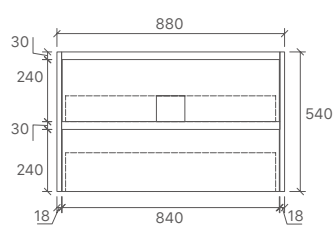

* DOUBLE BOWL OPTION ADD \$132.

* For vanity top options, please refer to page 27 to 31.

SY05-600
Size: 580x455x855mm

SY05-750L
Size: 730x455x855mm

SY05-900L
Size: 880x455x855mm

SY05-1200L
Size: 1180x455x855mm

* PRICES BASED ON DOUBLE BOWL OPTIONS.

* For vanity top options, please refer to page 27 to 31.

WH8027-600
Size: 580x455x520mm

WH8027-750R
Size: 730x455x520mm

WH8027-900R
Size: 880x455x520mm

WH8027-1200D
Size: 1180x455x520mm

* For vanity top options, please refer to page 27 to 31.

YOKO-600
Size: 580x455x540mm

YOKO-750
Size: 730x455x540mm

YOKO-900
Size: 880x455x540mm

YOKO-1200
Size: 1180x455x540mm

YOKO-1500
Size: 1480x455x540mm