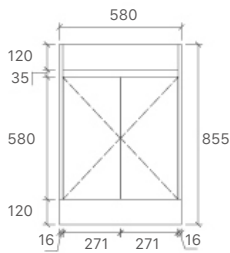

* PRICES BASED ON DOUBLE BOWL OPTIONS.

* For vanity top options, please refer to page 27 to 31.

WH96-900
Size: 880x455x520mm

WH96-1200
Size: 1180x455x520mm

WH96-1500
Size: 1480x455x520mm

WH96-1500D
Size: 1480x455x520mm

* PRICES BASED ON DOUBLE BOWLS OPTION.

* Handle options - \$6.60 each.

* For vanity top options, please refer to page 27 to 31.

WH76-600
Size: 580x455x520mm

WH76-750R
Size: 730x455x520mm

WH76-900R
Size: 880x455x520mm

* DOUBLE BOWL OPTION ADD \$132.

* For vanity top options, please refer to page 27 to 31.

SY05-600
Size: 580x455x855mm

SY05-750L
Size: 730x455x855mm

SY05-900L
Size: 880x455x855mm

SY05-1200L
Size: 1180x455x855mm

* DOUBLE BOWL OPTION ADD \$132.

* For vanity top options, please refer to page 27 to 31.

SYWH05-600
Size: 580x455x520mm

SYWH05-750R
Size: 730x455x520mm

SYWH05-900R
Size: 880x455x520mm

SYWH05-1200R
Size: 1180x455x520mm