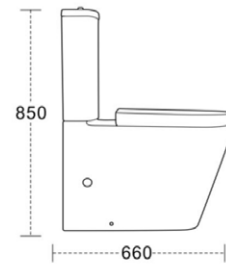

NOVA COLLECTION

BACK TO WALL TOILET SUITE

Size: 660x360x850mm

Price: \$528

HYGIENIC TURBO FLUSHING SYSTEM

PATENT NO: 2015100129 ©2015

Back view

Side view