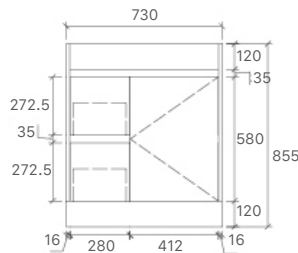

* For vanity top options, please refer to page 27 to 31.

WH86-600
Size: 580x455x540mm

WH86-750
Size: 730x455x540mm

WH86-900
Size: 880x455x540mm

WH86-1200
Size: 1180x455x540mm

WH86-1500
Size: 1480x455x540mm

* PRICES BASED ON DOUBLE BOWL OPTIONS.

* For vanity top options, please refer to page 27 to 31.

WH96-900
Size: 880x455x520mm

WH96-1200
Size: 1180x455x520mm

WH96-1500
Size: 1480x455x520mm

WH96-1500D
Size: 1480x455x520mm

* PRICES BASED ON DOUBLE BOWLS OPTION.

* Handle options - \$6.60 each.

* For vanity top options, please refer to page 27 to 31.

WH76-600
Size: 580x455x520mm

WH76-750R
Size: 730x455x520mm

WH76-900R
Size: 880x455x520mm

* DOUBLE BOWL OPTION ADD \$132.

* For vanity top options, please refer to page 27 to 31.

SY05-600
Size: 580x455x855mm

SY05-750L
Size: 730x455x855mm

SY05-900L
Size: 880x455x855mm

SY05-1200L
Size: 1180x455x855mm