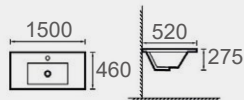

Cabinet Basin
Size: 1200x460x180mm
Bowl Size: 520x275mm

Ceramic Tops

UV31-1500S-1

Cabinet Basin
Size: 1500x460x180mm
Bowl Size: 520x275mm

UV31-1500D-1

Cabinet Basin
Size: 1500x460x180mm
Bowl Size: 520x275mm