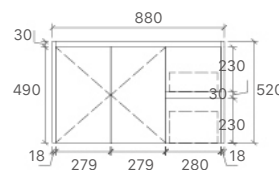

* PRICES BASED ON DOUBLE BOWL OPTIONS.

* For vanity top options, please refer to page 27 to 31.

WH96-900
Size: 880x455x520mm

WH96-1200
Size: 1180x455x520mm

WH96-1500
Size: 1480x455x520mm

WH96-1500D
Size: 1480x455x520mm

* PRICES BASED ON DOUBLE BOWLS OPTION.

* Handle options - \$6.60 each.

* For vanity top options, please refer to page 27 to 31.

WH76-600
Size: 580x455x520mm

WH76-750R
Size: 730x455x520mm

WH76-900R
Size: 880x455x520mm

* DOUBLE BOWL OPTION ADD \$132.

* For vanity top options, please refer to page 27 to 31.

SY05-600
Size: 580x455x855mm

SY05-750L
Size: 730x455x855mm

SY05-900L
Size: 880x455x855mm

SY05-1200L
Size: 1180x455x855mm