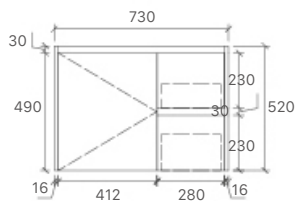

* PRICES BASED ON DOUBLE BOWL OPTIONS.

* For vanity top options, please refer to page 27 to 31.

WH96-900
Size: 880x455x520mm

WH96-1200
Size: 1180x455x520mm

WH96-1500
Size: 1480x455x520mm

WH96-1500D
Size: 1480x455x520mm

* DOUBLE BOWL OPTION ADD \$132.

* For vanity top options, please refer to page 27 to 31.

SY05-600
Size: 580x455x855mm

SY05-750L
Size: 730x455x855mm

SY05-900L
Size: 880x455x855mm

SY05-1200L
Size: 1180x455x855mm

* DOUBLE BOWL OPTION ADD \$132.

* For vanity top options, please refer to page 27 to 31.

SYWH05-600
Size: 580x455x520mm

SYWH05-750R
Size: 730x455x520mm

SYWH05-900R
Size: 880x455x520mm

SYWH05-1200R
Size: 1180x455x520mm

* For vanity top options, please refer to page 27 to 31.

SYWH04-600
Size: 580x455x520mm

SYWH04-750
Size: 730x455x520mm

SYWH04-900
Size: 880x455x520mm

SYWH04-1200
Size: 1180x455x520mm

SYWH04-1200D
Size: 1180x455x520mm