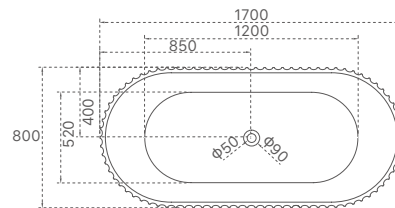

Henley Collection

SY-991-150