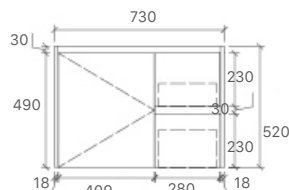

* PRICES BASED ON DOUBLE BOWLS OPTION.

* Handle options - \$6.60 each.

* For vanity top options, please refer to page 27 to 31.

SK76-600
Size: 580x455x855mm

SK76-750R
Size: 730x455x855mm

SK76-900R
Size: 880x455x855mm

* DOUBLE BOWL OPTION ADD \$132.

* For vanity top options, please refer to page 27 to 31.

SY05-600
Size: 580x455x855mm

SY05-750L
Size: 730x455x855mm

SY05-900L
Size: 880x455x855mm

SY05-1200L
Size: 1180x455x855mm

* PRICES BASED ON DOUBLE BOWL OPTIONS.

* For vanity top options, please refer to page 27 to 31.

SK7-600
Size: 580x455x855mm

SK7-750R
Size: 730x455x855mm

SK7-900R
Size: 880x455x855mm

SK7-1200D
Size: 1180x455x855mm

* PRICES BASED ON DOUBLE BOWL OPTIONS.

* For vanity top options, please refer to page 27 to 31.

WH8027-600
Size: 580x455x520mm

WH8027-750R
Size: 730x455x520mm

WH8027-900R
Size: 880x455x520mm

WH8027-1200D
Size: 1180x455x520mm