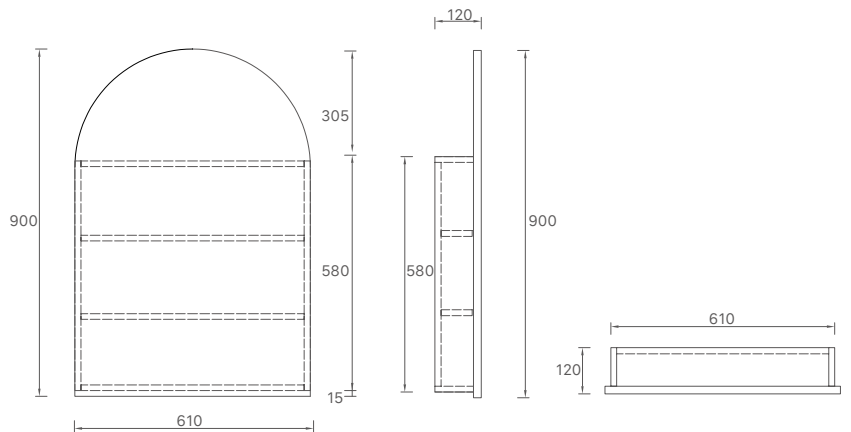

Archive Collection

ASH-6161

Product Code	Finish	Size	Price	Colour
ASH-6161MW	Two Pack	610x900x120mm	$328	Matt White
ASH-6161MB	Two Pack	610x900x120mm	$372	Matt Black
ASH-6161A1	MDF	610x900x120mm	$372	A1 Prime Oak (Textured)