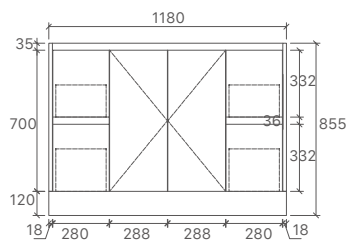

* PRICES BASED ON DOUBLE BOWL OPTIONS.

* For vanity top options, please refer to page 27 to 31.

SK7-600
Size: 580x455x855mm

SK7-750R
Size: 730x455x855mm

SK7-900R
Size: 880x455x855mm

SK7-1200D
Size: 1180x455x855mm