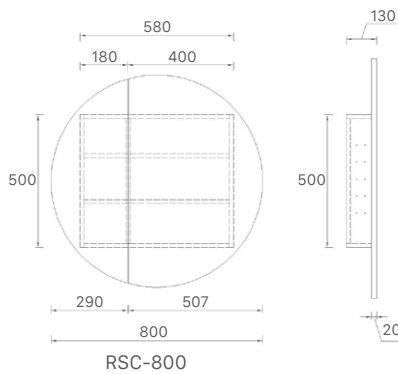

RSC-800

Product Code	Finish	Size	Price	Colour
RSC-800MW	Two Pack	Φ800x800x130mm	$438	Matt White
RSC-800A8	MDF	Φ800x800x130mm	$438	Natural Timber