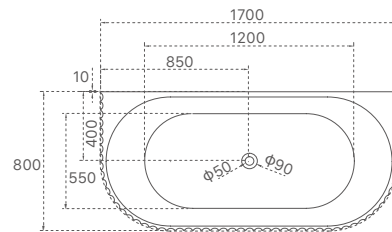

Lamont Collection

SY-996-150