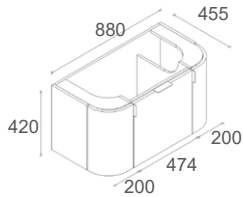

* For vanity top options, please refer to page 27 to 31.

WH56-750
Size: 730x455x520mm

WH56-900
Size: 880x455x520mm

WH56-1200
Size: 1180x455x520mm

WH56-1500
Size: 1480x455x520mm

WH56-1500D
Size: 1480x455x520mm

* For vanity top options, please refer to page 27 to 31.

WH56+SK56-750
Size: 730x455x855mm

WH56+SK56-900
Size: 880x455x855mm

WH56+SK56-1200
Size: 1180x455x855mm

WH56+SK56-1500
Size: 1480x455x855mm

WH56+SK56-1500D
Size: 1480x455x855mm

* For vanity top options, please refer to page 27 to 31.

CWH66-900
Size: 880x455x420mm

CWH66-1200
Size: 1180x455x420mm

CWH66-1500
Size: 1480x455x420mm

CWH66-1500D
Size: 1480x455x420mm

Elena Collection

- Overall 460mm Wall Hung Vanity
- Stylish Grooved Front Panel Design
- Three Colour Options
- DTC Premium Soft Closing Drawer Runners

* PRICES BASED ON DOUBLE BOWL OPTIONS.

* For vanity top options, please refer to page 27 to 31.

WH96-900
Size: 880x455x520mm

WH96-1200
Size: 1180x455x520mm

WH96-1500
Size: 1480x455x520mm

WH96-1500D
Size: 1480x455x520mm