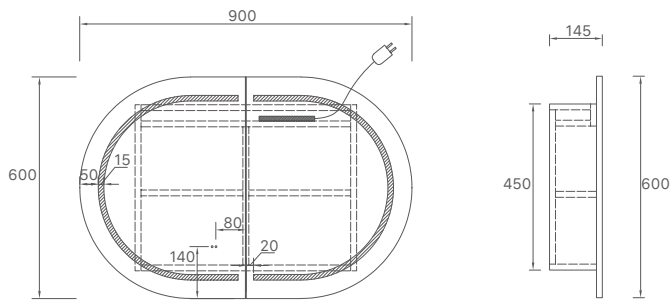

LED-OSH-9060