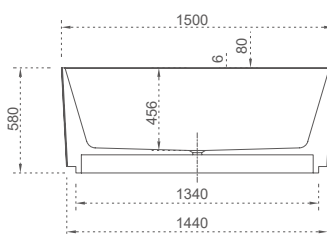

ALYSSA

**FREESTANDING BASIN WITH
PORTAL STORAGE DRAWER**

SI-Z14 MATT FINISH

Size: 400x400x900mm

Price: \$1,999

Arcadia Collection

SY-999-150

| Product Code | Material | Colour | Size | Price |
|--------------|----------|-------------|-----------------|---------|
| SY-999-150 | Acrylic | Gloss White | 1500x1500x580mm | \$2,858 |