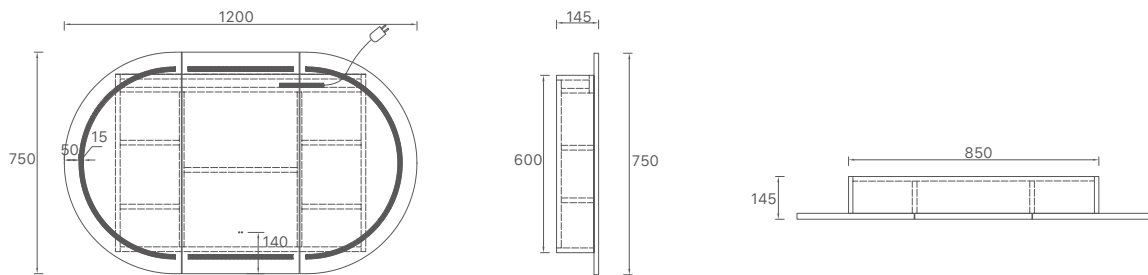

* PRICES BASED ON DOUBLE BOWL OPTIONS.

* For vanity top options, please refer to page 27 to 31.

CORE-600
Size: 580x455x855mm

CORE-750
Size: 730x455x855mm

CORE-900
Size: 880x455x855mm

CORE-1200
Size: 1180x455x855mm

All prices are inclusive of GST. Terms and conditions apply.

Amber LED Collection

LED Shaving Cabinet

• Touchless

LED-OSH-9060

LED-OSH-12075

| Product Code | Finish | Size | Price | Colour |
|-----------------|--------------------|----------------|---------|---|
| LED-OSH-9060MW | Two Pack - Plywood | 900x600x145mm | \$988 |   <p>Matt White Natural Timber</p> |
| LED-OSH-9060A8 | Plywood | 900x600x145mm | \$988 | |
| LED-OSH-12075MW | Two Pack - Plywood | 1200x750x145mm | \$1,318 |   <p>Matt White Natural Timber</p> |
| LED-OSH-12075A8 | Plywood | 1200x750x145mm | \$1,318 | |