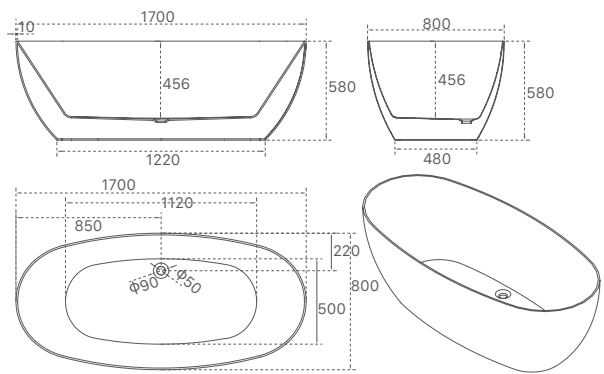

Alice Collection

SY-708-150

SY-708-170

| Product Code | Material | Colour | Size | Price |
|--------------|----------|-------------|----------------|---------|
| SY-708-150 | Acrylic | Gloss White | 1500x750x580mm | \$1,318 |
| SY-708-170 | Acrylic | Gloss White | 1700x800x580mm | \$1,428 |