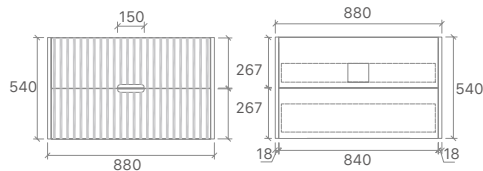

* For vanity top options, please refer to page 27 to 31.

CWH66-900
Size: 880x455x420mm

CWH66-1200
Size: 1180x455x420mm

CWH66-1500
Size: 1480x455x420mm

CWH66-1500D
Size: 1480x455x420mm

Elena Collection

- Overall 460mm Wall Hung Vanity
- Stylish Grooved Front Panel Design
- Three Colour Options
- DTC Premium Soft Closing Drawer Runners

* For vanity top options, please refer to page 27 to 31.

WH86-600
Size: 580x455x540mm

WH86-750
Size: 730x455x540mm

WH86-900
Size: 880x455x540mm

WH86-1200
Size: 1180x455x540mm

WH86-1500
Size: 1480x455x540mm

* PRICES BASED ON DOUBLE BOWL OPTIONS.

* For vanity top options, please refer to page 27 to 31.

WH96-900
Size: 880x455x520mm

WH96-1200
Size: 1180x455x520mm

WH96-1500
Size: 1480x455x520mm

WH96-1500D
Size: 1480x455x520mm