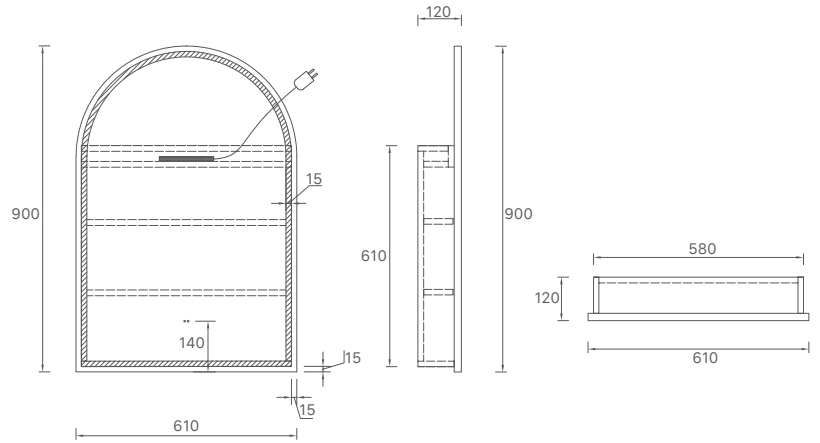

Archive LED Collection

LED-ASH-6161

Product Code	Finish	Size	Price	Colour
LED-ASH-6161MW	Two Pack - Plywood	610x900x120mm	$878	Matt White
LED-ASH-6161A8	Plywood	610x900x120mm	$878	Natural Timber