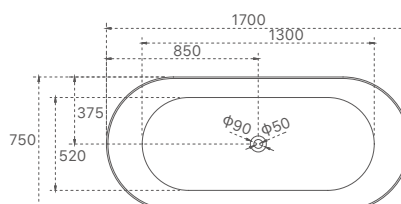

SY-611-150