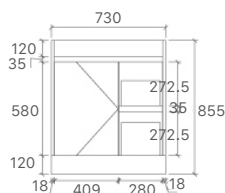

* For vanity top options, please refer to page 27 to 31.

WH86-600
Size: 580x455x540mm

WH86-750
Size: 730x455x540mm

WH86-900
Size: 880x455x540mm

WH86-1200
Size: 1180x455x540mm

WH86-1500
Size: 1480x455x540mm

* PRICES BASED ON DOUBLE BOWL OPTIONS.

* For vanity top options, please refer to page 27 to 31.

WH96-900
Size: 880x455x520mm

WH96-1200
Size: 1180x455x520mm

WH96-1500
Size: 1480x455x520mm

WH96-1500D
Size: 1480x455x520mm

* DOUBLE BOWL OPTION ADD \$132.

| | | | | | | |
|---------------|------|-------------|---------|-----|---------|---------|
| SK76-1800DW | 1800 | Gloss White | \$1,513 | N/A | \$2,162 | \$2,559 |
| SK76-1800DWM | 1800 | Matt White | \$1,805 | N/A | \$2,579 | \$2,974 |
| SK76-1800DWBM | 1800 | Matt Black | \$1,951 | N/A | \$2,787 | \$3,183 |
| SK76-1800DWGM | 1800 | Matt Grey | \$1,951 | N/A | \$2,787 | \$3,183 |

* PRICES BASED ON DOUBLE BOWLS OPTION.

* Handle options - \$6.60 each.

* For vanity top options, please refer to page 27 to 31.

SK76-600
Size: 580x455x855mm

SK76-750R
Size: 730x455x855mm

SK76-900R
Size: 880x455x855mm