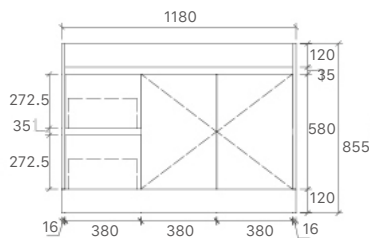

* PRICES BASED ON DOUBLE BOWL OPTIONS.

* For vanity top options, please refer to page 27 to 31.

WH96-900
Size: 880x455x520mm

WH96-1200
Size: 1180x455x520mm

WH96-1500
Size: 1480x455x520mm

WH96-1500D
Size: 1480x455x520mm

* PRICES BASED ON DOUBLE BOWLS OPTION.

* Handle options - \$6.60 each.

* For vanity top options, please refer to page 27 to 31.

WH76-600
Size: 580x455x520mm

WH76-750R
Size: 730x455x520mm

WH76-900R
Size: 880x455x520mm

* DOUBLE BOWL OPTION ADD \$132.

* For vanity top options, please refer to page 27 to 31.

SY05-600
Size: 580x455x855mm

SY05-750L
Size: 730x455x855mm

SY05-900L
Size: 880x455x855mm

SY05-1200L
Size: 1180x455x855mm

* DOUBLE BOWL OPTION ADD \$132.

* For vanity top options, please refer to page 27 to 31.

SYWH05-600
Size: 580x455x520mm

SYWH05-750R
Size: 730x455x520mm

SYWH05-900R
Size: 880x455x520mm

SYWH05-1200R
Size: 1180x455x520mm