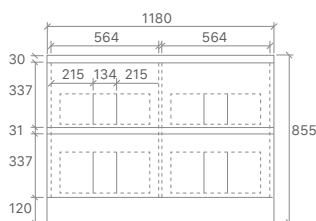

* DOUBLE BOWL OPTION ADD \$132.

* For vanity top options, please refer to page 27 to 31.

SY05-600
Size: 580x455x855mm

SY05-750L
Size: 730x455x855mm

SY05-900L
Size: 880x455x855mm

SY05-1200L
Size: 1180x455x855mm

* For vanity top options, please refer to page 27 to 31.

SYWH04-600
Size: 580x455x520mm

SYWH04-750
Size: 730x455x520mm

SYWH04-900
Size: 880x455x520mm

SYWH04-1200
Size: 1180x455x520mm

SYWH04-1200D
Size: 1180x455x520mm

* PRICES BASED ON DOUBLE BOWL OPTIONS.

* For vanity top options, please refer to page 27 to 31.

CORE-600
Size: 580x455x855mm

CORE-750
Size: 730x455x855mm

CORE-900
Size: 880x455x855mm

CORE-1200
Size: 1180x455x855mm

CORE-1200D
Size: 1180x455x855mm

CORE-1500
Size: 1480x455x855mm

CORE-1500D
Size: 1480x455x855mm

Sierra Collection

- Overall 360mm Floorstanding Vanity
- Stylish Two Pack Finish Gloss or Matt
- Soft Closing Drawer Runners