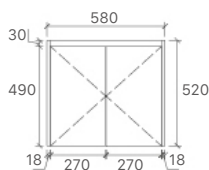

* PRICES BASED ON DOUBLE BOWL OPTIONS.

* For vanity top options, please refer to page 27 to 31.

WH96-900
Size: 880x455x520mm

WH96-1200
Size: 1180x455x520mm

WH96-1500
Size: 1480x455x520mm

WH96-1500D
Size: 1480x455x520mm

* PRICES BASED ON DOUBLE BOWLS OPTION.

* Handle options - \$6.60 each.

* For vanity top options, please refer to page 27 to 31.

WH76-600
Size: 580x455x520mm

WH76-750R
Size: 730x455x520mm

WH76-900R
Size: 880x455x520mm