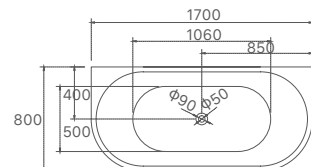

SY-191-170

Product Code	Material	Colour	Size	Price
SY-191-130	Acrylic	Gloss White	1300x700x600mm	$1,358
SY-191-150	Acrylic	Gloss White	1500x800x600mm	$1,422
SY-191-170	Acrylic	Gloss White	1700x800x600mm	$1,522