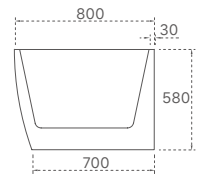

Lamont Collection

SY-996-150