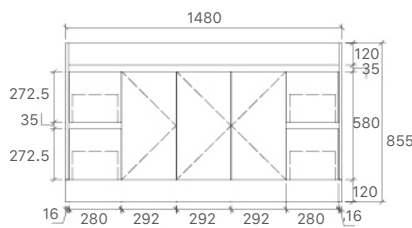

* PRICES BASED ON DOUBLE BOWL OPTIONS.

* For vanity top options, please refer to page 27 to 31.

WH96-900
Size: 880x455x520mm

WH96-1200
Size: 1180x455x520mm

WH96-1500
Size: 1480x455x520mm

WH96-1500D
Size: 1480x455x520mm

* PRICES BASED ON DOUBLE BOWLS OPTION.

* Handle options - \$6.60 each.

* For vanity top options, please refer to page 27 to 31.

WH76-600
Size: 580x455x520mm

WH76-750R
Size: 730x455x520mm

WH76-900R
Size: 880x455x520mm

* DOUBLE BOWL OPTION ADD \$132.

* For vanity top options, please refer to page 27 to 31.

SY05-600
Size: 580x455x855mm

SY05-750L
Size: 730x455x855mm

SY05-900L
Size: 880x455x855mm

SY05-1200L
Size: 1180x455x855mm

* DOUBLE BOWL OPTION ADD \$132.

* For vanity top options, please refer to page 27 to 31.

SYWH05-600
Size: 580x455x520mm

SYWH05-750R
Size: 730x455x520mm

SYWH05-900R
Size: 880x455x520mm

SYWH05-1200R
Size: 1180x455x520mm