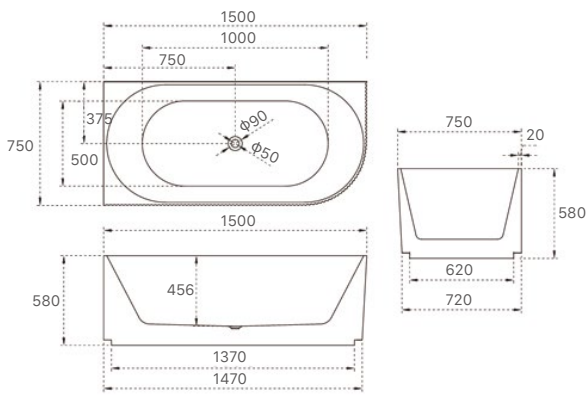

Anika Collection

SY-983-150L/R