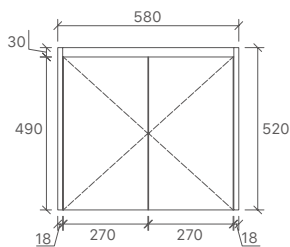

* PRICES BASED ON DOUBLE BOWL OPTIONS.

* For vanity top options, please refer to page 27 to 31.

CORE-600
Size: 580x455x855mm

CORE-750
Size: 730x455x855mm

CORE-900
Size: 880x455x855mm

CORE-1200
Size: 1180x455x855mm

* For vanity top options, please refer to page 27 to 31.

SK32-600
Size: 580x355x855mm

SK32-750R
Size: 730x355x855mm

SK32-900R
Size: 880x355x855mm

WH32-600
Size: 580x355x520mm

WH32-750R
Size: 730x355x520mm

WH32-900R
Size: 880x355x520mm