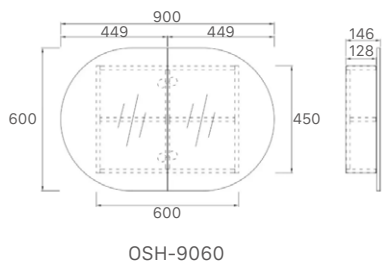

Product Code	Finish	Size	Price	Colour
OSH-9060MW	Two Pack	900x600x146mm	$394	
OSH-9060MB	Two Pack	900x600x146mm	$438	
OSH-9060A1	MDF	900x600x146mm	$438	
OSH-12075MW	Two Pack	1200x750x146mm	$504	
OSH-12075MB	Two Pack	1200x750x146mm	$570	
OSH-12075A1	MDF	1200x750x146mm	$570	
OSH-15090MW	Two Pack	1500x900x146mm	$658	
OSH-15090MB	Two Pack	1500x900x146mm	$724	
OSH-15090A1	MDF	1500x900x146mm	$724