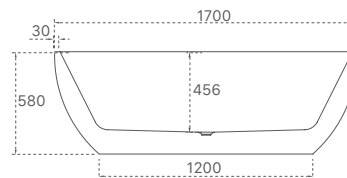

SY-991-170

Product Code	Material	Colour	Size	Price
SY-991-150MW	Acrylic	Matt White	1500x750x580mm	$2,044
SY-991-170MW	Acrylic	Matt White	1700x800x580mm	$2,198