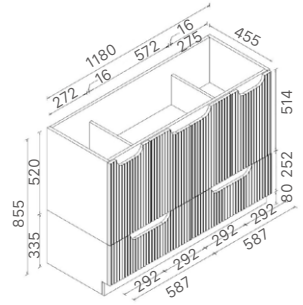

* For vanity top options, please refer to page 27 to 31.

WH56-750
Size: 730x455x520mm

WH56-900
Size: 880x455x520mm

WH56-1200
Size: 1180x455x520mm

WH56-1500
Size: 1480x455x520mm

WH56-1500D
Size: 1480x455x520mm

* For vanity top options, please refer to page 27 to 31.

WH56+SK56-750
Size: 730x455x855mm

WH56+SK56-900
Size: 880x455x855mm

WH56+SK56-1200
Size: 1180x455x855mm

WH56+SK56-1500
Size: 1480x455x855mm

WH56+SK56-1500D
Size: 1480x455x855mm

* For vanity top options, please refer to page 27 to 31.

WH86-600
Size: 580x455x540mm

WH86-750
Size: 730x455x540mm

WH86-900
Size: 880x455x540mm

WH86-1200
Size: 1180x455x540mm

WH86-1500
Size: 1480x455x540mm

* PRICES BASED ON DOUBLE BOWL OPTIONS.

* For vanity top options, please refer to page 27 to 31.

WH96-900
Size: 880x455x520mm

WH96-1200
Size: 1180x455x520mm

WH96-1500
Size: 1480x455x520mm

WH96-1500D
Size: 1480x455x520mm