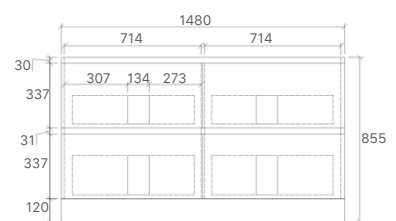

* DOUBLE BOWL OPTION ADD \$132.

* For vanity top options, please refer to page 27 to 31.

SY05-600
Size: 580x455x855mm

SY05-750L
Size: 730x455x855mm

SY05-900L
Size: 880x455x855mm

SY05-1200L
Size: 1180x455x855mm

* For vanity top options, please refer to page 27 to 31.

SYWH04-600
Size: 580x455x520mm

SYWH04-750
Size: 730x455x520mm

SYWH04-900
Size: 880x455x520mm

SYWH04-1200
Size: 1180x455x520mm

SYWH04-1200D
Size: 1180x455x520mm

* PRICES BASED ON DOUBLE BOWL OPTIONS.

* For vanity top options, please refer to page 27 to 31.

CORE-600
Size: 580x455x855mm

CORE-750
Size: 730x455x855mm

CORE-900
Size: 880x455x855mm

CORE-1200
Size: 1180x455x855mm

CORE-1200D
Size: 1180x455x855mm

CORE-1500
Size: 1480x455x855mm

CORE-1500D
Size: 1480x455x855mm

Sierra Collection

- Overall 360mm Floorstanding Vanity
- Stylish Two Pack Finish Gloss or Matt
- Soft Closing Drawer Runners