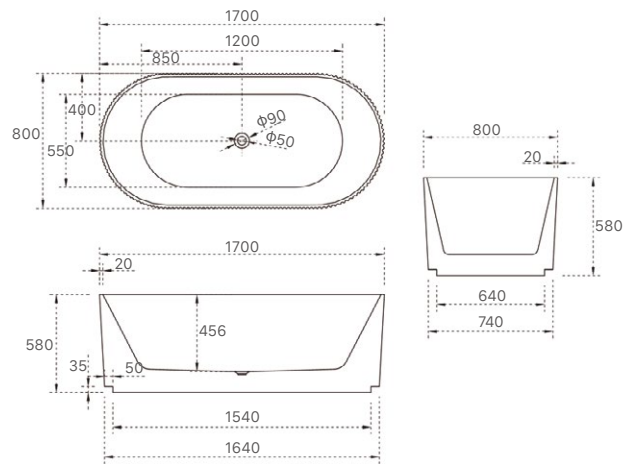

SY-981-170

Product Code	Material	Colour	Size	Price
SY-981-150	Acrylic	Gloss White	1500x750x580mm	$1,758
SY-981-170	Acrylic	Gloss White	1700x800x580mm	$1,824
SY-981-150MW	Acrylic	Matt White	1500x750x580mm	$1,978
SY-981-170MW	Acrylic	Matt White	1700x800x580mm	$2,044