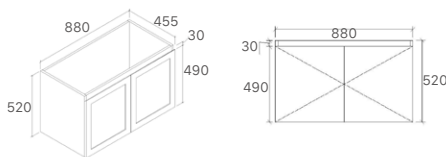

* For vanity top options, please refer to page 27 to 31.

WH86-600
Size: 580x455x540mm

WH86-750
Size: 730x455x540mm

WH86-900
Size: 880x455x540mm

WH86-1200
Size: 1180x455x540mm

WH86-1500
Size: 1480x455x540mm

WH86-1500D
Size: 1480x455x540mm

Paris Collection

- Overall 460mm Wall Hung Vanity
- Stylish European Front Panel Design
- Two Pack on Matt Finish
- Soft Closing Doors

WH96-900

WH96-1200

WH96-1500

WH96-1500D

* PRICES BASED ON DOUBLE BOWL OPTIONS.

* For vanity top options, please refer to page 27 to 31.

WH96-900
Size: 880x455x520mm

WH96-1200
Size: 1180x455x520mm

WH96-1500
Size: 1480x455x520mm

WH96-1500D
Size: 1480x455x520mm