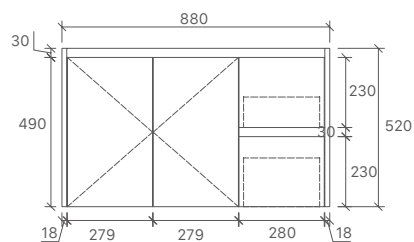

* PRICES BASED ON DOUBLE BOWL OPTIONS.

* For vanity top options, please refer to page 27 to 31.

CORE-600
Size: 580x455x855mm

CORE-750
Size: 730x455x855mm

CORE-900
Size: 880x455x855mm

CORE-1200
Size: 1180x455x855mm

* For vanity top options, please refer to page 27 to 31.

SK32-600
Size: 580x355x855mm

SK32-750R
Size: 730x355x855mm

SK32-900R
Size: 880x355x855mm

WH32-600
Size: 580x355x520mm

WH32-750R
Size: 730x355x520mm

WH32-900R
Size: 880x355x520mm