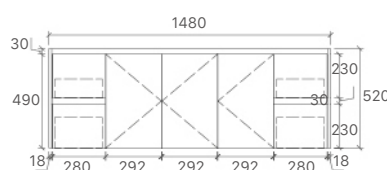

WH8027-1500
Size: 1480x455x520mm