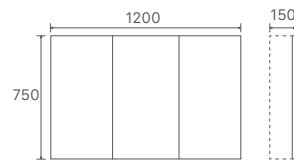

PSH-12075

| Product Code | Finish | Size | Price | Colour |
|----------------|----------|----------------|-------|-------------------------|
| PSH-6075 | Two Pack | 600x750x150mm | \$174 | Gloss White |
| PSH-6075MW | Two Pack | 600x750x150mm | \$191 | Matt White |
| PSH-6075MB/MG | Two Pack | 600x750x150mm | \$209 | Matt Black |
| PSH-6075A1/A8 | MDF | 600x750x150mm | \$191 | Matt Grey |
| PSH-7575 | Two Pack | 750x750x150mm | \$209 | A1 Prime Oak (Textured) |
| PSH-7575MW | Two Pack | 750x750x150mm | \$231 | A8 Natural Timber |
| PSH-7575MB/MG | Two Pack | 750x750x150mm | \$251 | |
| PSH-7575A1/A8 | MDF | 750x750x150mm | \$231 | |
| PSH-9075 | Two Pack | 900x750x150mm | \$240 | |
| PSH-9075MW | Two Pack | 900x750x150mm | \$264 | |
| PSH-9075MB/MG | Two Pack | 900x750x150mm | \$288 | |
| PSH-9075A1/A8 | MDF | 900x750x150mm | \$264 | |
| PSH-12075 | Two Pack | 1200x750x150mm | \$290 | |
| PSH-12075MW | Two Pack | 1200x750x150mm | \$319 | |
| PSH-12075MB/MG | Two Pack | 1200x750x150mm | \$352 | |
| PSH-12075A1/A8 | MDF | 1200x750x150mm | \$352 | |