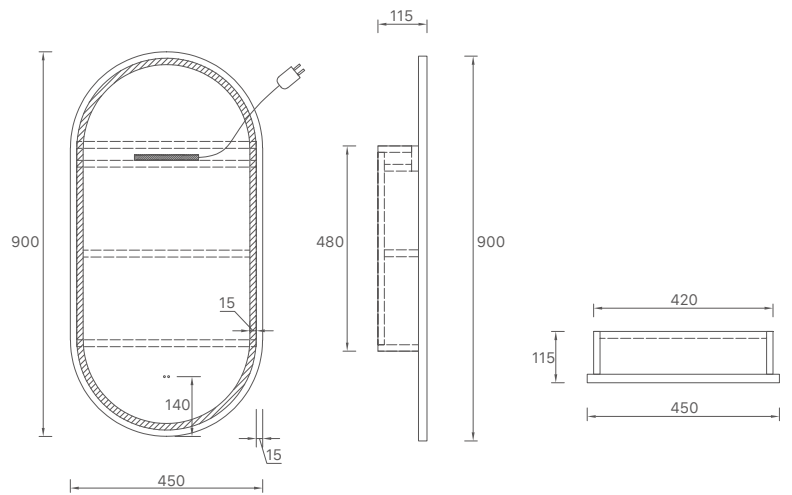

Krystal LED Collection

LED-OSH-4590

Product Code	Finish	Size	Price	Colour
LED-OSH-4590MW	Two Pack - Plywood	450x900x115mm	$856	Matt White
LED-OSH-4590A8	Plywood	450x900x115mm	$856	Natural Timber