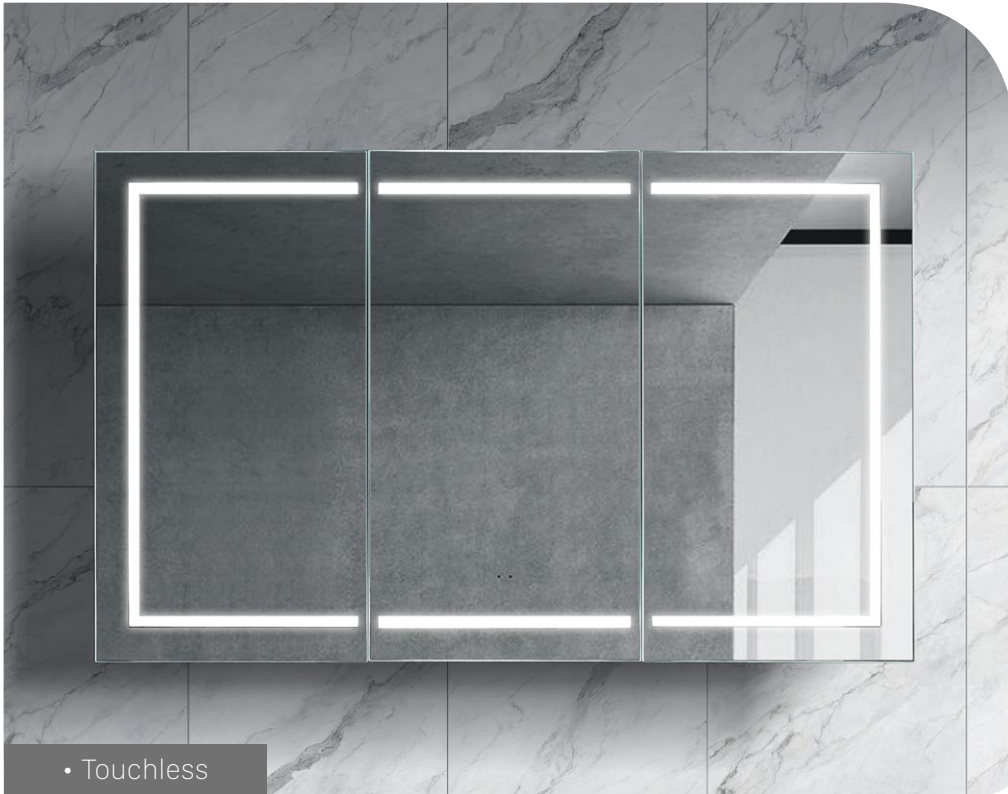

Brighton LED Collection

LED Shaving Cabinet