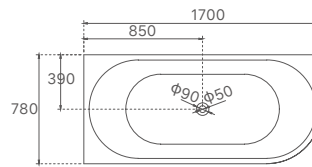

SY-190-170L/R

Product Code	Material	Colour	Size	Price
SY-190-150L/R	Acrylic	Gloss White	1500x780x600mm	$1,473
SY-190-170L/R	Acrylic	Gloss White	1700x780x600mm	$1,571