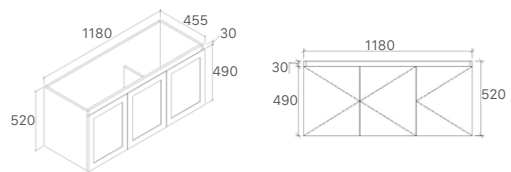

* For vanity top options, please refer to page 27 to 31.

WH86-600
Size: 580x455x540mm

WH86-750
Size: 730x455x540mm

WH86-900
Size: 880x455x540mm

WH86-1200
Size: 1180x455x540mm

WH86-1500
Size: 1480x455x540mm

* PRICES BASED ON DOUBLE BOWL OPTIONS.

* For vanity top options, please refer to page 27 to 31.

WH96-900
Size: 880x455x520mm

WH96-1200
Size: 1180x455x520mm

WH96-1500
Size: 1480x455x520mm

WH96-1500D
Size: 1480x455x520mm