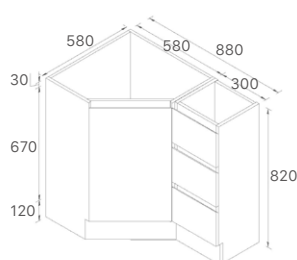

PC6090
Coner: 580x880x820mm
Floorstanding Vanity