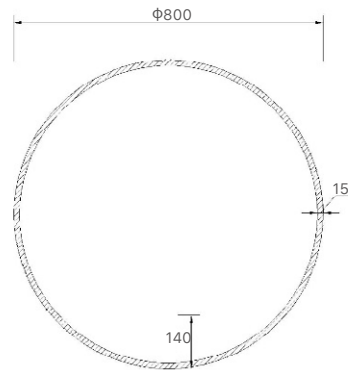

Boston LED Mirror

LED-MR-800

Product Code	Size	Price
LED-MR-800	Φ800x800mm	$460