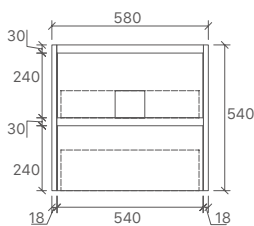

* DOUBLE BOWL OPTION ADD \$132.

* For vanity top options, please refer to page 27 to 31.

SY05-600
Size: 580x455x855mm

SY05-750L
Size: 730x455x855mm

SY05-900L
Size: 880x455x855mm

SY05-1200L
Size: 1180x455x855mm

* For vanity top options, please refer to page 27 to 31.

SYWH04-600
Size: 580x455x520mm

SYWH04-750
Size: 730x455x520mm

SYWH04-900
Size: 880x455x520mm

SYWH04-1200
Size: 1180x455x520mm

SYWH04-1200D
Size: 1180x455x520mm

* PRICES BASED ON DOUBLE BOWL OPTIONS.

* For vanity top options, please refer to page 27 to 31.

WH8027-600
Size: 580x455x520mm

WH8027-750R
Size: 730x455x520mm

WH8027-900R
Size: 880x455x520mm

WH8027-1200D
Size: 1180x455x520mm

* For vanity top options, please refer to page 27 to 31.

YOKO-600
Size: 580x455x540mm

YOKO-750
Size: 730x455x540mm

YOKO-900
Size: 880x455x540mm

YOKO-1200
Size: 1180x455x540mm

YOKO-1500
Size: 1480x455x540mm