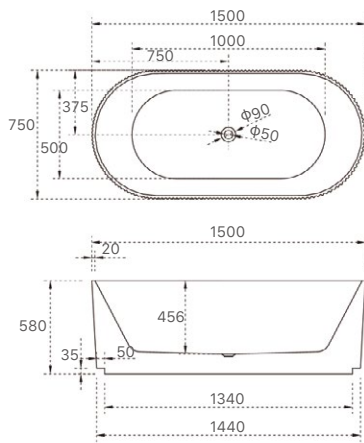

Trina Collection

SY-981-150