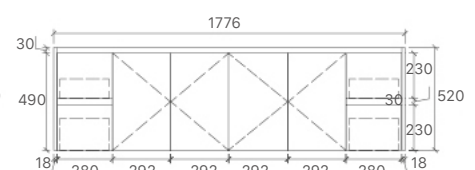

WH8027-1800D
Size: 1776x455x520mm