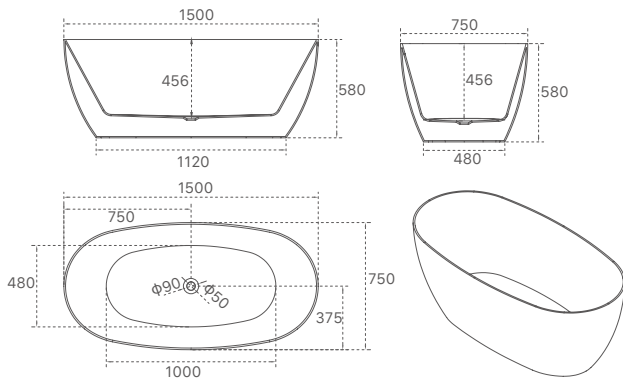

Alice Collection

SY-708-150

SY-708-170

| Product Code | Material | Colour | Size | Price |
|--------------|----------|-------------|----------------|---------|
| SY-708-150 | Acrylic | Gloss White | 1500x750x580mm | \$1,318 |
| SY-708-170 | Acrylic | Gloss White | 1700x800x580mm | \$1,428 |