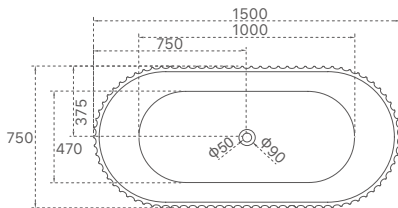

Henley Collection

SY-991-150