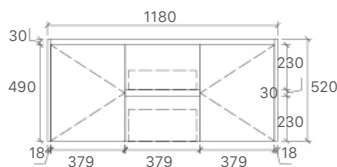

WH76-1200D
Size: 1180x455x520mm