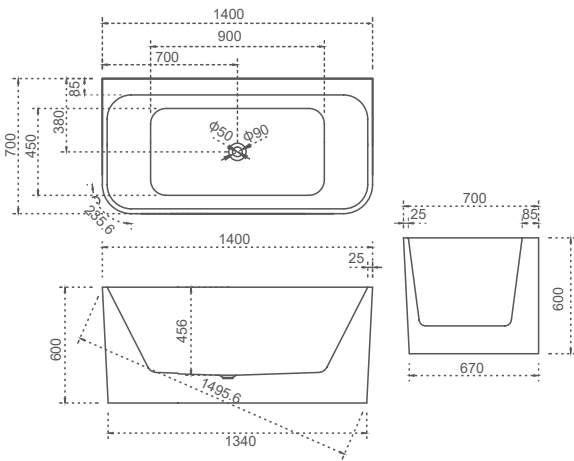

Helix Collection

SY-193-140