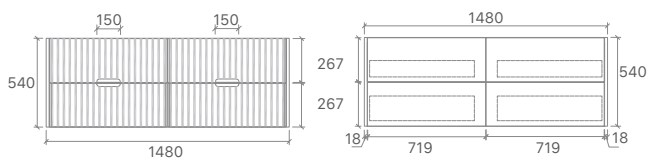

* For vanity top options, please refer to page 27 to 31.

WH86-600
Size: 580x455x540mm

WH86-750
Size: 730x455x540mm

WH86-900
Size: 880x455x540mm

WH86-1200
Size: 1180x455x540mm

WH86-1500
Size: 1480x455x540mm

WH86-1500D
Size: 1480x455x540mm

Paris Collection

- Overall 460mm Wall Hung Vanity
- Stylish European Front Panel Design
- Two Pack on Matt Finish
- Soft Closing Doors

WH96-900

WH96-1200

WH96-1500

WH96-1500D

* PRICES BASED ON DOUBLE BOWL OPTIONS.

* For vanity top options, please refer to page 27 to 31.

WH96-900
Size: 880x455x520mm

WH96-1200
Size: 1180x455x520mm

WH96-1500
Size: 1480x455x520mm

WH96-1500D
Size: 1480x455x520mm