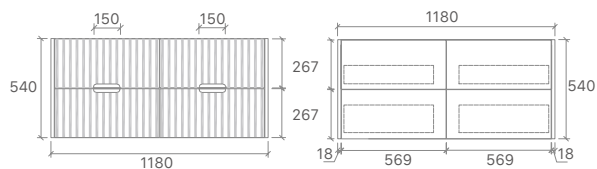

* For vanity top options, please refer to page 27 to 31.

WH86-600
Size: 580x455x540mm

WH86-750
Size: 730x455x540mm

WH86-900
Size: 880x455x540mm

WH86-1200
Size: 1180x455x540mm

WH86-1500
Size: 1480x455x540mm

* PRICES BASED ON DOUBLE BOWL OPTIONS.

* For vanity top options, please refer to page 27 to 31.

WH96-900
Size: 880x455x520mm

WH96-1200
Size: 1180x455x520mm

WH96-1500
Size: 1480x455x520mm

WH96-1500D
Size: 1480x455x520mm