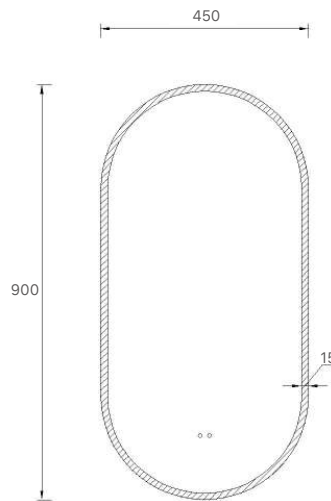

Tasman LED Mirror

• Touchless

LED-MASH-6161

| Product Code | Size | Price |
|---------------|-----------|-------|
| LED-MASH-6161 | 610x900mm | \$416 |

LED Mirror

Montego LED Mirror

• Touchless

LED-MOSH-4590