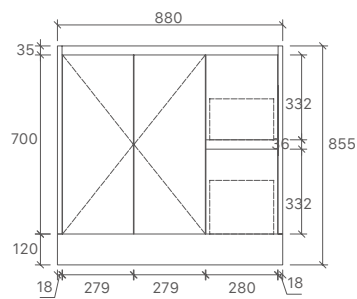

* PRICES BASED ON DOUBLE BOWL OPTIONS.

* For vanity top options, please refer to page 27 to 31.

WH8027-600
Size: 580x455x520mm

WH8027-750R
Size: 730x455x520mm

WH8027-900R
Size: 880x455x520mm

WH8027-1200D
Size: 1180x455x520mm

* PRICES BASED ON DOUBLE BOWL OPTIONS.

* For vanity top options, please refer to page 27 to 31.

CORE-600
Size: 580x455x855mm

CORE-750
Size: 730x455x855mm

CORE-900
Size: 880x455x855mm

CORE-1200
Size: 1180x455x855mm

* For vanity top options, please refer to page 27 to 31.

SK32-600
Size: 580x355x855mm

SK32-750R
Size: 730x355x855mm

SK32-900R
Size: 880x355x855mm

WH32-600
Size: 580x355x520mm

WH32-750R
Size: 730x355x520mm

WH32-900R
Size: 880x355x520mm