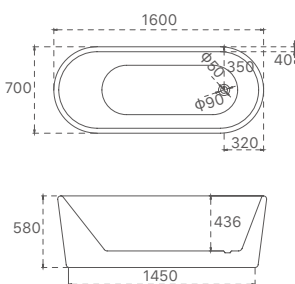

SY-882-160