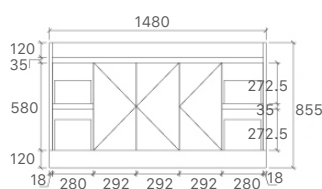

* PRICES BASED ON DOUBLE BOWL OPTIONS.

* For vanity top options, please refer to page 27 to 31.

WH96-900
Size: 880x455x520mm

WH96-1200
Size: 1180x455x520mm

WH96-1500
Size: 1480x455x520mm

WH96-1500D
Size: 1480x455x520mm

* PRICES BASED ON DOUBLE BOWLS OPTION.

* Handle options - \$6.60 each.

* For vanity top options, please refer to page 27 to 31.

SK76-600
Size: 580x455x855mm

SK76-750R
Size: 730x455x855mm

SK76-900R
Size: 880x455x855mm

SK76-1200
Size: 1180x455x855mm

SK76-1200D
Size: 1180x455x855mm

SK76-1500
Size: 1480x455x855mm

SK76-1800D
Size: 1776x455x855mm

Luna Collection

- Overall 460mm Wall Hung Vanity
- Stylish European Front Panel Design
- Two Pack Either Gloss or Matt Finish
- Soft Closing Drawer Runners
- Optional Handles