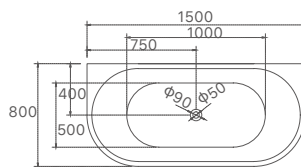

SY-191-150