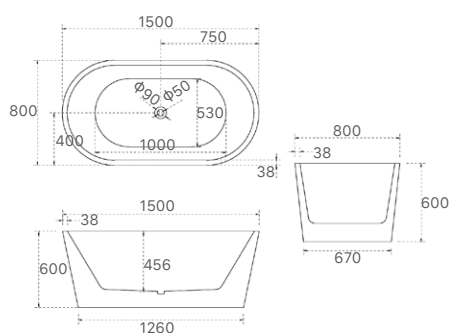

Charming Collection

SY-111-150