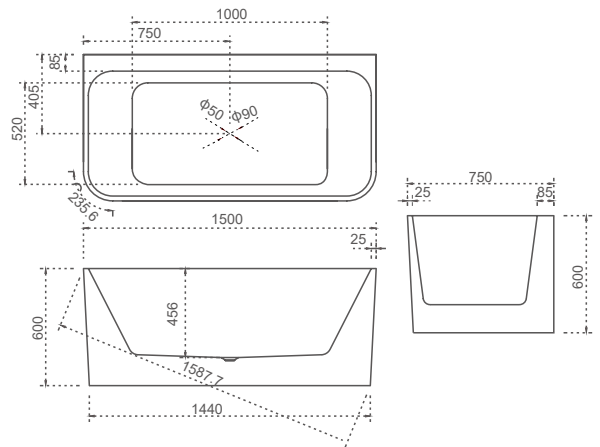

SY-193-150

Product Code	Material	Colour	Size	Price
SY-193-140	Acrylic	Gloss White	1400x700x600mm	$1,390
SY-193-150	Acrylic	Gloss White	1500x750x600mm	$1,422

All prices are inclusive of GST. Terms and conditions apply.