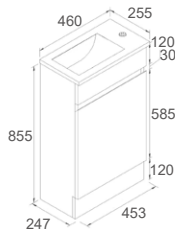

Blair / Blair Wall Hung Collection

Cabinet BQ7-450W:
453x247x855mm
Ceramic Basin CH7-450:
460x255x100mm