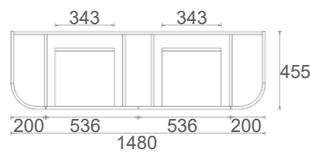

* For vanity top options, please refer to page 27 to 31.

WH56-750
Size: 730x455x520mm

WH56-900
Size: 880x455x520mm

WH56-1200
Size: 1180x455x520mm

WH56-1500
Size: 1480x455x520mm

WH56-1500D
Size: 1480x455x520mm

* For vanity top options, please refer to page 27 to 31.

WH56+SK56-750
Size: 730x455x855mm

WH56+SK56-900
Size: 880x455x855mm

WH56+SK56-1200
Size: 1180x455x855mm

WH56+SK56-1500
Size: 1480x455x855mm

WH56+SK56-1500D
Size: 1480x455x855mm

* For vanity top options, please refer to page 27 to 31.

CWH66-900
Size: 880x455x420mm

CWH66-1200
Size: 1180x455x420mm

CWH66-1500
Size: 1480x455x420mm

CWH66-1500D
Size: 1480x455x420mm

Elena Collection

- Overall 460mm Wall Hung Vanity
- Stylish Grooved Front Panel Design
- Three Colour Options
- DTC Premium Soft Closing Drawer Runners

* PRICES BASED ON DOUBLE BOWL OPTIONS.

* For vanity top options, please refer to page 27 to 31.

WH96-900
Size: 880x455x520mm

WH96-1200
Size: 1180x455x520mm

WH96-1500
Size: 1480x455x520mm

WH96-1500D
Size: 1480x455x520mm