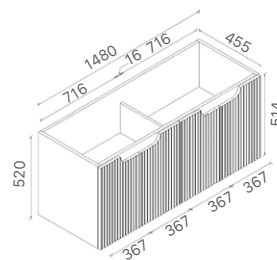

* For vanity top options, please refer to page 27 to 31.

WH56-750
Size: 730x455x520mm

WH56-900
Size: 880x455x520mm

WH56-1200
Size: 1180x455x520mm

WH56-1500
Size: 1480x455x520mm

WH56-1500D
Size: 1480x455x520mm

* PRICES BASED ON DOUBLE BOWL OPTIONS.

* For vanity top options, please refer to page 27 to 31.

WH96-900
Size: 880x455x520mm

WH96-1200
Size: 1180x455x520mm

WH96-1500
Size: 1480x455x520mm

WH96-1500D
Size: 1480x455x520mm