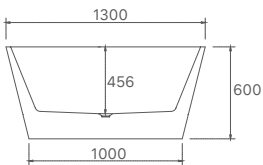

Hannah Collection

SY-191-130