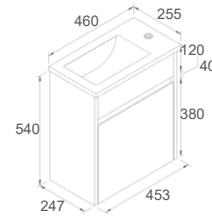

Cabinet WH7-450:
453x247x540mm
Ceramic Basin CH7-450:
460x255x100mm

PRODUCT CODE	WIDTH (MM)	COLOUR	CABINET ONLY	VANITY With Ceramic Slimline Top (CH7)
BQ7-450W	450	Gloss White	$240	$306
BQ7-450A8	450	Natural Timber	$262	$328
WH7-450	450	Gloss White	$240	$306
WH7-450A8	450	Natural Timber	$262	$328

Vanity