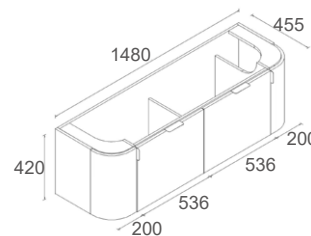

* For vanity top options, please refer to page 27 to 31.

WH56-750
Size: 730x455x520mm

WH56-900
Size: 880x455x520mm

WH56-1200
Size: 1180x455x520mm

WH56-1500
Size: 1480x455x520mm

WH56-1500D
Size: 1480x455x520mm

* For vanity top options, please refer to page 27 to 31.

CWH66-900
Size: 880x455x420mm

CWH66-1200
Size: 1180x455x420mm

CWH66-1500
Size: 1480x455x420mm

CWH66-1500D
Size: 1480x455x420mm

Elena Collection

- Overall 460mm Wall Hung Vanity
- Stylish Grooved Front Panel Design
- Three Colour Options
- DTC Premium Soft Closing Drawer Runners

* PRICES BASED ON DOUBLE BOWL OPTIONS.

* For vanity top options, please refer to page 27 to 31.

WH96-900
Size: 880x455x520mm

WH96-1200
Size: 1180x455x520mm

WH96-1500
Size: 1480x455x520mm

WH96-1500D
Size: 1480x455x520mm