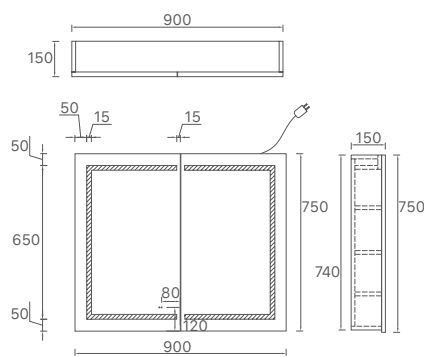

* Stone price includes free drilling of Standard basin holes (80mm) and tap holes (35mm)

Brighton LED Collection

LED Shaving Cabinet

LED-PSH-7575

LED-PSH-9075

LED-PSH-12075

| Product Code | Finish | Size | Price | Colour |
|-----------------|--------------------|----------------|---------|---|
| LED-PSH-7575MW | Two Pack - Plywood | 750x750x150mm | \$768 |   <p>Matt White Natural Timber</p> |
| LED-PSH-7575A8 | Plywood | 750x750x150mm | \$768 | |
| LED-PSH-9075MW | Two Pack - Plywood | 900x750x150mm | \$878 |   <p>Matt White Natural Timber</p> |
| LED-PSH-9075A8 | Plywood | 900x750x150mm | \$878 | |
| LED-PSH-12075MW | Two Pack - Plywood | 1200x750x150mm | \$1,098 |   <p>Matt White Natural Timber</p> |
| LED-PSH-12075A8 | Plywood | 1200x750x150mm | \$1,098 | |