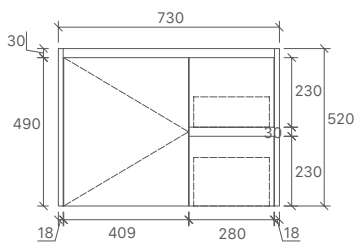

* PRICES BASED ON DOUBLE BOWL OPTIONS.

* For vanity top options, please refer to page 27 to 31.

CORE-600
Size: 580x455x855mm

CORE-750
Size: 730x455x855mm

CORE-900
Size: 880x455x855mm

CORE-1200
Size: 1180x455x855mm

* For vanity top options, please refer to page 27 to 31.

SK32-600
Size: 580x355x855mm

SK32-750R
Size: 730x355x855mm

SK32-900R
Size: 880x355x855mm

WH32-600
Size: 580x355x520mm

WH32-750R
Size: 730x355x520mm

WH32-900R
Size: 880x355x520mm