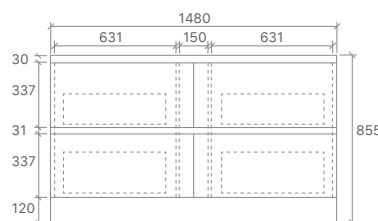

* DOUBLE BOWL OPTION ADD \$132.

* For vanity top options, please refer to page 27 to 31.

SY05-600
Size: 580x455x855mm

SY05-750L
Size: 730x455x855mm

SY05-900L
Size: 880x455x855mm

SY05-1200L
Size: 1180x455x855mm

* PRICES BASED ON DOUBLE BOWL OPTIONS.

* For vanity top options, please refer to page 27 to 31.

CORE-600
Size: 580x455x855mm

CORE-750
Size: 730x455x855mm

CORE-900
Size: 880x455x855mm

CORE-1200
Size: 1180x455x855mm

CORE-1200D
Size: 1180x455x855mm

CORE-1500
Size: 1480x455x855mm

CORE-1500D
Size: 1480x455x855mm

Sierra Collection

- Overall 360mm Floorstanding Vanity
- Stylish Two Pack Finish Gloss or Matt
- Soft Closing Drawer Runners