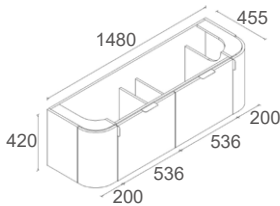

* For vanity top options, please refer to page 27 to 31.

WH56-750
Size: 730x455x520mm

WH56-900
Size: 880x455x520mm

WH56-1200
Size: 1180x455x520mm

WH56-1500
Size: 1480x455x520mm

WH56-1500D
Size: 1480x455x520mm

* For vanity top options, please refer to page 27 to 31.

WH56+SK56-750
Size: 730x455x855mm

WH56+SK56-900
Size: 880x455x855mm

WH56+SK56-1200
Size: 1180x455x855mm

WH56+SK56-1500
Size: 1480x455x855mm

WH56+SK56-1500D
Size: 1480x455x855mm

* For vanity top options, please refer to page 27 to 31.

CWH66-900
Size: 880x455x420mm

CWH66-1200
Size: 1180x455x420mm

CWH66-1500
Size: 1480x455x420mm

CWH66-1500D
Size: 1480x455x420mm

Elena Collection

- Overall 460mm Wall Hung Vanity
- Stylish Grooved Front Panel Design
- Three Colour Options
- DTC Premium Soft Closing Drawer Runners

* PRICES BASED ON DOUBLE BOWL OPTIONS.

* For vanity top options, please refer to page 27 to 31.

WH96-900
Size: 880x455x520mm

WH96-1200
Size: 1180x455x520mm

WH96-1500
Size: 1480x455x520mm

WH96-1500D
Size: 1480x455x520mm