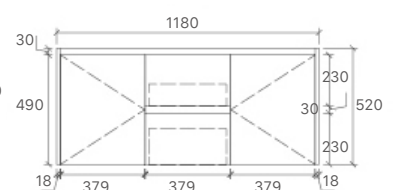

* PRICES BASED ON DOUBLE BOWL OPTIONS.

* For vanity top options, please refer to page 27 to 31.

WH8027-600
Size: 580x455x520mm

WH8027-750R
Size: 730x455x520mm

WH8027-900R
Size: 880x455x520mm

WH8027-1200D
Size: 1180x455x520mm