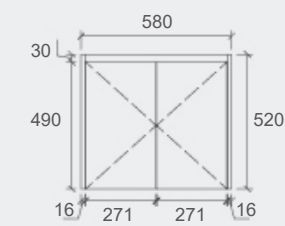

Available Sizes

SYWH05-600

SYWH05-750L

SYWH05-750R

SYWH05-900L

SYWH05-900R

SYWH05-1200L

SYWH05-1200R

SYWH05-1500

Specification

SYWH05-600
Size: 580x455x520mm

SYWH05-750L
Size: 730x455x520mm

SYWH05-750R
Size: 730x455x520mm

SYWH05-900L
Size: 880x455x520mm

SYWH05-900R
Size: 880x455x520mm

SYWH05-1200L
Size: 1180x455x520mm