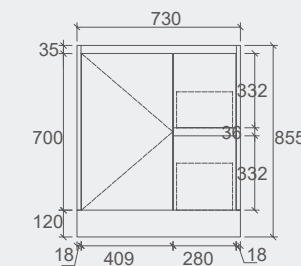

CWH66-1500
Size: 1480x455x420mm

CWH66-1500D
Size: 1480x455x420mm

Elena Collection

Vanity: **Elena** – Antica Timber – 1200mm
Vanity Top: **Ceramic Top**
LED Shaving Cabinet: **Amber** – 1200mm
Tallboy: **Lisa** – Antica Timber

WH76-600
Size: 580x455x520mm

WH76-750L
Size: 730x455x520mm

WH76-750R
Size: 730x455x520mm

WH76-900L
Size: 880x455x520mm

WH76-900R
Size: 880x455x520mm

WH76-1200
Size: 1180x455x520mm

WH76-1200D
Size: 1180x455x520mm

SK7-1800D

Specification

SK7-600
Size: 580x455x855mm

SK7-750L
Size: 730x455x855mm

SK7-750R
Size: 730x455x855mm

SK7-900L
Size: 880x455x855mm

SK7-900R
Size: 880x455x855mm

SK7-1200D
Size: 1180x455x855mm

SK7-1200
Size: 1180x455x855mm

SK7-1500
Size: 1480x455x855mm

SK7-1800D
Size: 1776x455x855mm

Willow Collection

Vanity: **Willow** – Matt Grey – 750mm
Vanity Top: **Esme**
Basin: **CB – 128** – Matt White
LED Mirror: **Tasman**