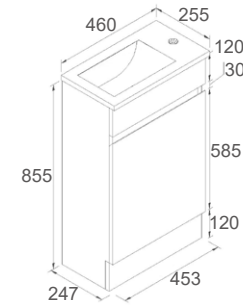

Specification

Cabinet BQ7-450W:
453x247x855mm
Ceramic Basin CH7-450:
460x255x100mm

A Simple Sleek look, A touch of Invisibility!

Blair Wall Hung Collection

Vanity: Blair Wall Hung – Natural Timber – 450mm
Vanity Top: Ceramic Top
LED Shaving Cabinet: Krystal