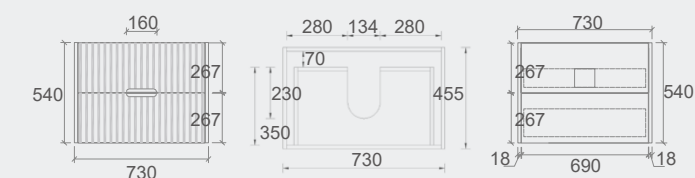

Specification