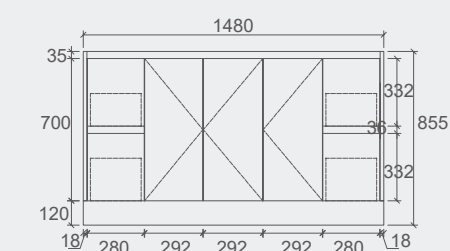

CWH66-1500
Size: 1480x455x420mm

CWH66-1500D
Size: 1480x455x420mm

Elena Collection

Vanity: **Elena** – Antica Timber – 1200mm
Vanity Top: **Ceramic Top**
LED Shaving Cabinet: **Amber** – 1200mm
Tallboy: **Lisa** – Antica Timber

WH76-600
Size: 580x455x520mm

WH76-750L
Size: 730x455x520mm

WH76-750R
Size: 730x455x520mm

WH76-900L
Size: 880x455x520mm

WH76-900R
Size: 880x455x520mm

WH76-1200
Size: 1180x455x520mm

WH76-1200D
Size: 1180x455x520mm

SK7-1800D

Specification

SK7-600
Size: 580x455x855mm

SK7-750L
Size: 730x455x855mm

SK7-750R
Size: 730x455x855mm

SK7-900L
Size: 880x455x855mm

SK7-900R
Size: 880x455x855mm

SK7-1200D
Size: 1180x455x855mm

SK7-1200
Size: 1180x455x855mm

SK7-1500
Size: 1480x455x855mm

SK7-1800D
Size: 1776x455x855mm

Willow Collection

Vanity: **Willow** – Matt Grey – 750mm
Vanity Top: **Esme**
Basin: **CB – 128** – Matt White
LED Mirror: **Tasman**