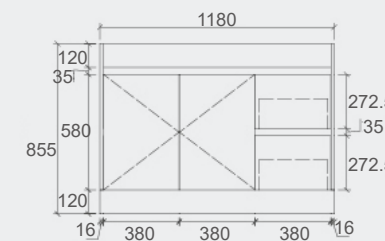

Esmé Stone

- For more details, please refer to page 64 to 67.

Specification

SYWH04-600
Size: 580x455x520mm

SYWH04-750
Size: 730x455x520mm

SYWH04-900
Size: 880x455x520mm

SYWH04-1200
Size: 1180x455x520mm

SYWH04-1200D
Size: 1180x455x520mm

SY05-1500

Specification

SY05-600
Size: 580x455x855mm

SY05-750L
Size: 730x455x855mm

SY05-750R
Size: 730x455x855mm

SY05-900L
Size: 880x455x855mm

SY05-900R
Size: 880x455x855mm

SY05-1200L
Size: 1180x455x855mm

SY05-1200R
Size: 1180x455x855mm

SY05-1500
Size: 1480x455x855mm

Royce Collection

Vanity: **Royce – Prime Oak – 1200mm**
Vanity Top: **Phoenix**
LED Shaving Cabinet: **Brighton – 900mm**

Captures the Classic Appearance of Mother Nature!