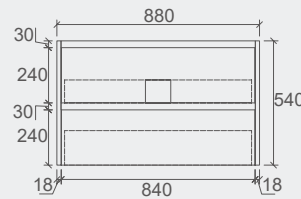

- **Stone Top Colour Options:**

Phoenix Stone Sunny Stone Ava Stone Esme Stone

- For more details, please refer to page 64 to 67.

Specification

WH8027-600 WH8027-750L WH8027-750R WH8027-900L WH8027-900R
 Size: 580x455x520mm Size: 730x455x520mm Size: 730x455x520mm Size: 880x455x520mm Size: 880x455x520mm

- For more details, please refer to page 64 to 67.

Specification

YOKO-600
Size: 580x455x540mm

YOKO-750
Size: 730x455x540mm

YOKO-900
Size: 880x455x540mm

YOKO-1200
Size: 1180x455x540mm

YOKO-1500
Size: 1480x455x540mm

YOKO-1500D
Size: 1480x455x540mm

Core Collection

Vanity: **Core – Gloss White – 900mm**
Vanity Top: **Ava**
LED Mirror: **Boston**

Showcasing a Minimalist Profile! Keep it Simple!

Core series

- Overall 460mm Freestanding Vanity
- Stylish Two Pack Finish With Gloss Finish
- Double Bowls Available For Sizes 1200mm and 1500mm
- Premium DTC Soft Closing Drawer Runners

Phoenix Stone Sunny Stone Ava Stone Esme Stone

- For more details, please refer to page 64 to 67.

Specification

CORE-600
Size: 580x455x855mm

CORE-750
Size: 730x455x855mm

CORE-900
Size: 880x455x855mm

CORE-1200
Size: 1180x455x855mm