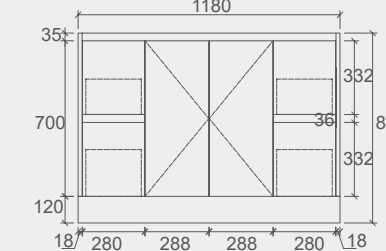

WH76-600
Size: 580x455x520mm

WH76-750L
Size: 730x455x520mm

WH76-750R
Size: 730x455x520mm

WH76-900L
Size: 880x455x520mm

WH76-900R
Size: 880x455x520mm

WH76-1200
Size: 1180x455x520mm

WH76-1200D
Size: 1180x455x520mm

SK7-1800D

Specification

SK7-600
Size: 580x455x855mm

SK7-750L
Size: 730x455x855mm

SK7-750R
Size: 730x455x855mm

SK7-900L
Size: 880x455x855mm

SK7-900R
Size: 880x455x855mm

SK7-1200D
Size: 1180x455x855mm

SK7-1200
Size: 1180x455x855mm

SK7-1500
Size: 1480x455x855mm

SK7-1800D
Size: 1776x455x855mm

Willow Collection

Vanity: **Willow** – Matt Grey – 750mm
Vanity Top: **Esme**
Basin: **CB – 128** – Matt White
LED Mirror: **Tasman**