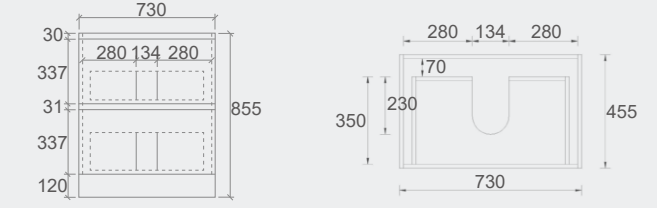

CWH66-1500
Size: 1480x455x420mm

CWH66-1500D
Size: 1480x455x420mm

Elena Collection

Vanity: **Elena** – Antica Timber – 1200mm
Vanity Top: **Ceramic Top**
LED Shaving Cabinet: **Amber** – 1200mm
Tallboy: **Lisa** – Antica Timber

- For more details, please refer to page 64 to 67.

Specification

YOKO-600
Size: 580x455x540mm

YOKO-750
Size: 730x455x540mm

YOKO-900
Size: 880x455x540mm

YOKO-1200
Size: 1180x455x540mm

YOKO-1500
Size: 1480x455x540mm

Phoenix Stone Sunny Stone Ava Stone Esme Stone

- For more details, please refer to page 64 to 67.

Specification

CORE-600
Size: 580x455x855mm

CORE-750
Size: 730x455x855mm

CORE-900
Size: 880x455x855mm

CORE-1200
Size: 1180x455x855mm