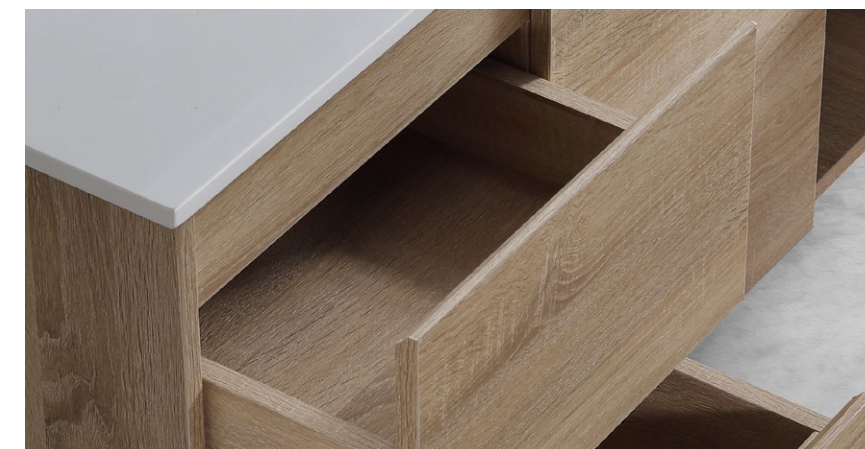

SY05-1200R
Size: 1180x455x855mm

SY05-1500
Size: 1480x455x855mm

Royce Collection

Vanity: **Royce – Prime Oak – 1200mm**
Vanity Top: **Phoenix**
LED Shaving Cabinet: **Brighton – 900mm**

Captures the Classic Appearance of Mother Nature!