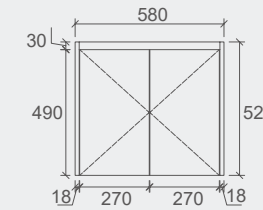

SYWH05-1500

Specification

SYWH05-600
Size: 580x455x520mm

SYWH05-750L
Size: 730x455x520mm

SYWH05-750R
Size: 730x455x520mm

SYWH05-900L
Size: 880x455x520mm

SYWH05-900R
Size: 880x455x520mm

SYWH05-1200L
Size: 1180x455x520mm

Cabinet Colour Options

Available Sizes

- **Top Options:** Ceramic Top
- **For more details, please refer to page 65.**

Specification

SK32-600
 Size: 580x355x855mm

SK32-750L
 Size: 730x355x855mm

SK32-750R
 Size: 730x355x855mm

- Overall 360mm Space saver
- Stylish Two Pack Finish With Matt or Gloss Finish
- Four Colour Options
- Premium Soft Closing Drawer Runners
- Available Size: 600mm, 750mm, 900mm

Cabinet Colour Options

Available Sizes

- Top Options: Ceramic Top
- For more details, please refer to page 65.

Specification

WH32-600
 Size: 580x355x520mm

WH32-750L
 Size: 730x355x520mm

WH32-750R
 Size: 730x355x520mm

WH32-900L
 Size: 880x355x520mm