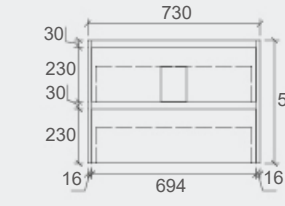

Esmé Stone

- For more details, please refer to page 64 to 67.

Specification

SYWH04-600
Size: 580x455x520mm

SYWH04-750
Size: 730x455x520mm

SYWH04-900
Size: 880x455x520mm

SYWH04-1200
Size: 1180x455x520mm

SYWH04-1200D
Size: 1180x455x520mm