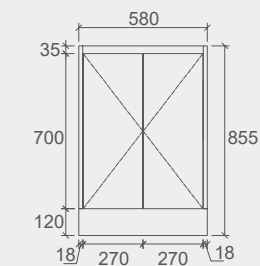

Esme Stone

1500mm double bowl vanity is only available for bench stone top.

- **For more details, please refer to page 64 to 67.**

Specification

CWH66-900
Size: 880x455x420mm

CWH66-1200
Size: 1180x455x420mm

CWH66-1500
Size: 1480x455x420mm

CWH66-1500D
Size: 1480x455x420mm

Elena Collection

Vanity: **Elena** – Antica Timber – 1200mm
Vanity Top: **Ceramic Top**
LED Shaving Cabinet: **Amber** – 1200mm
Tallboy: **Lisa** – Antica Timber

WH76-600
Size: 580x455x520mm

WH76-750L
Size: 730x455x520mm

WH76-750R
Size: 730x455x520mm

WH76-900L
Size: 880x455x520mm

WH76-900R
Size: 880x455x520mm

WH76-1200
Size: 1180x455x520mm

WH76-1200D
Size: 1180x455x520mm

SK7-1800D

Specification

SK7-600
Size: 580x455x855mm

SK7-750L
Size: 730x455x855mm

SK7-750R
Size: 730x455x855mm

SK7-900L
Size: 880x455x855mm

SK7-900R
Size: 880x455x855mm

SK7-1200D
Size: 1180x455x855mm