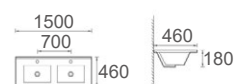

Bowl Size: 510x280mm

UV31-1500D-1

Cabinet Basin

Size: 1500x460x180mm

Bowl Size: 450x270mm

UV32-600H-1 O/F

Cabinet Basin

Size: 600x360x170mm