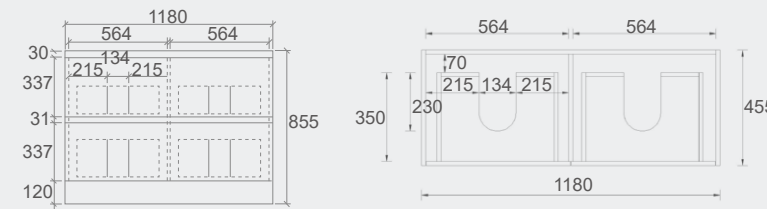

Explore the finesis of the Elena collection, a portrait of simplistic lines that will inspire any room with a feel of Artistry!

Elena series

- Overall 460mm Wall Hung Vanity
- Stylish Grooved Front Panel Design
- Stylish Two Pack Matt Finish
- Ultra Durable MDF Timber Finish
- Double Bowls Available For Size 1500mm
- Premium DTC Soft Closing Drawer Runners

Phoenix Stone Sunny Stone Ava Stone Esme Stone

- For more details, please refer to page 64 to 67.

Specification

CORE-600
Size: 580x455x855mm

CORE-750
Size: 730x455x855mm

CORE-900
Size: 880x455x855mm

CORE-1200
Size: 1180x455x855mm

CORE-1200D
Size: 1180x455x855mm

CORE-1500
Size: 1480x455x855mm

CORE-1500D
Size: 1480x455x855mm

Mina Collection

Vanity: **Mina – Natural Timber – 1200mm**
Vanity Top: **Phoenix**
Basin: **CB – 151 – Gloss White**
LED Shaving Cabinet: **Amber – 1200mm**
Tallboy: **Aspen – Natural Timber**