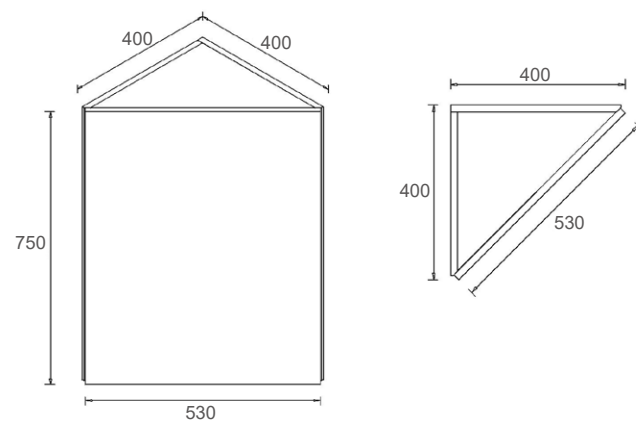

CSH-6060
Size: 400x400x750mm

Cadel Collection

Cabinet Colour Options

Matt White

A8 Natural Timber

Specification

RSC-800
φ800x800x130mm

Tallboy