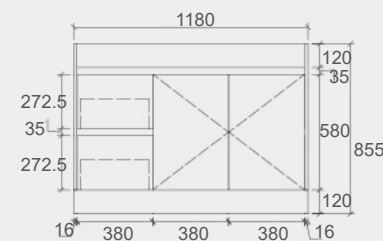

Esmé Stone

- For more details, please refer to page 64 to 67.

Specification

SYWH04-600
Size: 580x455x520mm

SYWH04-750
Size: 730x455x520mm

SYWH04-900
Size: 880x455x520mm

SYWH04-1200
Size: 1180x455x520mm

SYWH04-1200D
Size: 1180x455x520mm

SY05-1500

Specification

SY05-600
Size: 580x455x855mm

SY05-750L
Size: 730x455x855mm

SY05-750R
Size: 730x455x855mm

SY05-900L
Size: 880x455x855mm

SY05-900R
Size: 880x455x855mm

SY05-1200L
Size: 1180x455x855mm

SY05-1200R
Size: 1180x455x855mm

SY05-1500
Size: 1480x455x855mm

Royce Collection

Vanity: **Royce – Prime Oak – 1200mm**
Vanity Top: **Phoenix**
LED Shaving Cabinet: **Brighton – 900mm**

Captures the Classic Appearance of Mother Nature!