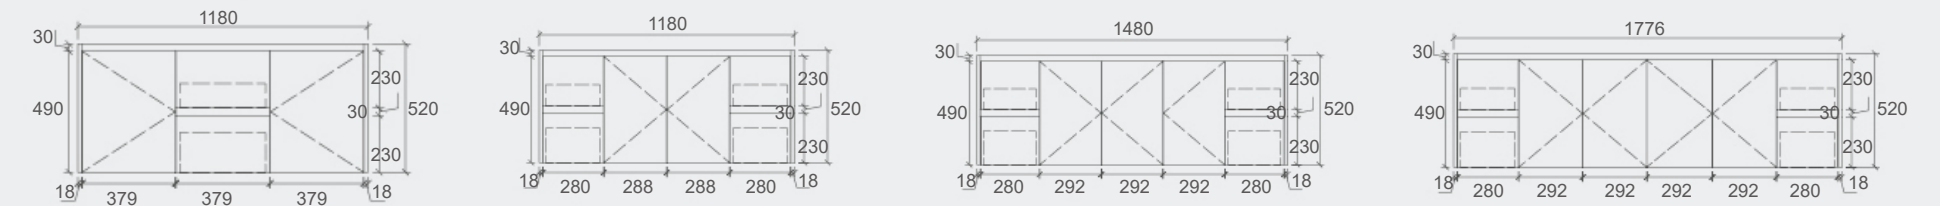

Esme Stone

1500mm double bowl vanity is only available for bench stone top.

- **For more details, please refer to page 64 to 67.**

Specification

CWH66-900
Size: 880x455x420mm

CWH66-1200
Size: 1180x455x420mm

- **Stone Top Colour Options:**

Phoenix Stone Sunny Stone Ava Stone Esme Stone

- For more details, please refer to page 64 to 67.

Specification

WH8027-600 WH8027-750L WH8027-750R WH8027-900L WH8027-900R
 Size: 580x455x520mm Size: 730x455x520mm Size: 730x455x520mm Size: 880x455x520mm Size: 880x455x520mm

WH8027-1200D WH8027-1200 WH8027-1500 WH8027-1800D
 Size: 1180x455x520mm Size: 1180x455x520mm Size: 1480x455x520mm Size: 1776x455x520mm

Yoko Collection

Vanity: **Yoko – Matt White – 1200mm**
Vanity Top: **Sunny**
LED Shaving Cabinet: **Krystal**