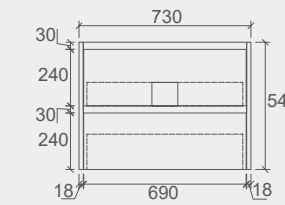

WH76-600
Size: 580x455x520mm

WH76-750L
Size: 730x455x520mm

WH76-750R
Size: 730x455x520mm

WH76-900L
Size: 880x455x520mm

WH76-900R
Size: 880x455x520mm

WH76-1200
Size: 1180x455x520mm

WH76-1200D
Size: 1180x455x520mm

- **Stone Top Colour Options:**

Phoenix Stone Sunny Stone Ava Stone Esme Stone

- For more details, please refer to page 64 to 67.

Specification

WH8027-600 WH8027-750L WH8027-750R WH8027-900L WH8027-900R
 Size: 580x455x520mm Size: 730x455x520mm Size: 730x455x520mm Size: 880x455x520mm Size: 880x455x520mm

WH8027-1200D WH8027-1200 WH8027-1500 WH8027-1800D
 Size: 1180x455x520mm Size: 1180x455x520mm Size: 1480x455x520mm Size: 1776x455x520mm

Yoko Collection

Vanity: **Yoko – Matt White – 1200mm**
Vanity Top: **Sunny**
LED Shaving Cabinet: **Krystal**

- For more details, please refer to page 64 to 67.

Specification

YOKO-600
Size: 580x455x540mm

YOKO-750
Size: 730x455x540mm

YOKO-900
Size: 880x455x540mm

YOKO-1200
Size: 1180x455x540mm

YOKO-1500
Size: 1480x455x540mm