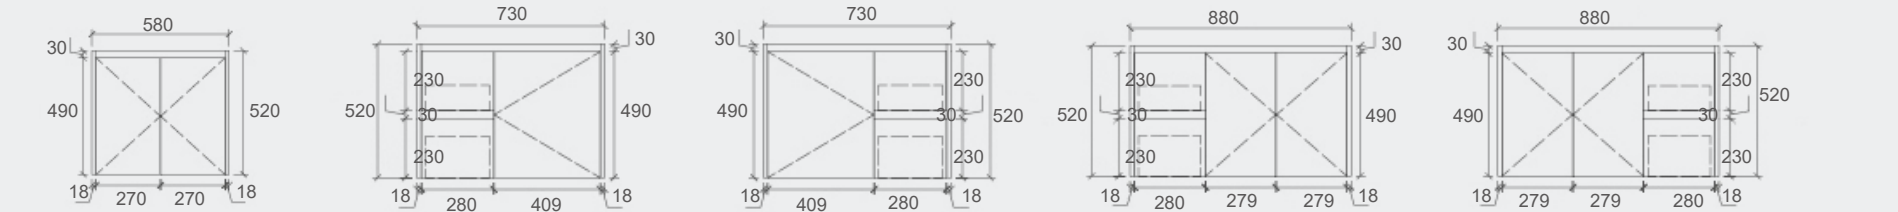

Esme Stone

1500mm double bowl vanity is only available for bench stone top.

- **For more details, please refer to page 64 to 67.**

Specification

CWH66-900
Size: 880x455x420mm

CWH66-1200
Size: 1180x455x420mm

CWH66-1500
Size: 1480x455x420mm

CWH66-1500D
Size: 1480x455x420mm

Elena Collection

Vanity: **Elena** – Antica Timber – 1200mm
Vanity Top: **Ceramic Top**
LED Shaving Cabinet: **Amber** – 1200mm
Tallboy: **Lisa** – Antica Timber

Cabinet Colour Options

Available Sizes

WH8027-600 WH8027-750L WH8027-750R WH8027-900L WH8027-900R

WH8027-1200 WH8027-1200D WH8027-1500 WH8027-1800D

- **Top Options:** Ceramic Top, Bench Stone Top, Stone Top With Undermount Basin

- **Stone Top Colour Options:**

Phoenix Stone Sunny Stone Ava Stone Esme Stone

- For more details, please refer to page 64 to 67.

Specification

WH8027-600 WH8027-750L WH8027-750R WH8027-900L WH8027-900R
 Size: 580x455x520mm Size: 730x455x520mm Size: 730x455x520mm Size: 880x455x520mm Size: 880x455x520mm