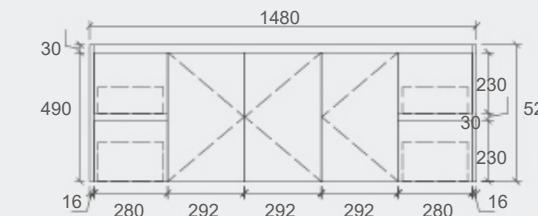

SYWH05-1500

Specification

SYWH05-600
Size: 580x455x520mm

SYWH05-750L
Size: 730x455x520mm

SYWH05-750R
Size: 730x455x520mm

SYWH05-900L
Size: 880x455x520mm

SYWH05-900R
Size: 880x455x520mm

SYWH05-1200L
Size: 1180x455x520mm

SYWH05-1200R
Size: 1180x455x520mm

SYWH05-1500
Size: 1480x455x520mm

Sierra Collection

Vanity: **Sierra – Gloss White – 900mm**
 Vanity Top: **Ceramic Top**
 LED Shaving Cabinet: **Pearl**

Sierra series

- **Overall 360mm Space Saver**
- **Stylish Two Pack Finish With Matt or Gloss Finish**
- **Four Colour Options**
- **Premium Soft Closing Drawer Runners**
- **Available Size: 600mm, 750mm, 900mm**