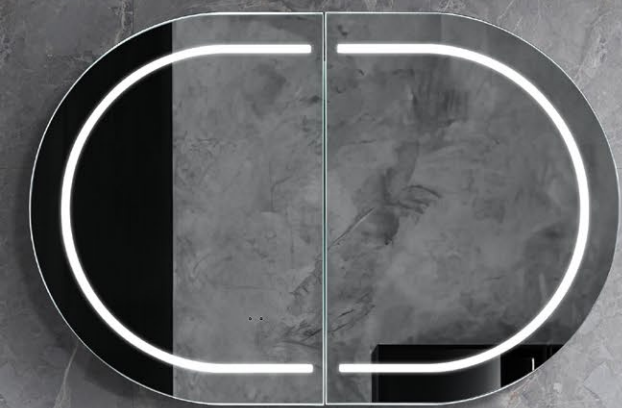

Luna Collection

Vanity: **Luna – Matt Black – 900mm**

Vanity Top: **Esme**

Basin: **CB – 153 – Matt White**

LED Shaving Cabinet: **Amber – 900mm**

Designed to picture your bathroom with Style and Elegance!