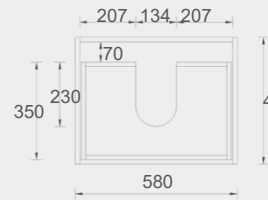

WH76-600
Size: 580x455x520mm

WH76-750L
Size: 730x455x520mm

WH76-750R
Size: 730x455x520mm

WH76-900L
Size: 880x455x520mm

WH76-900R
Size: 880x455x520mm

WH76-1200
Size: 1180x455x520mm

WH76-1200D
Size: 1180x455x520mm

Phoenix Stone Sunny Stone Ava Stone Esme Stone

- For more details, please refer to page 64 to 67.

Specification

CORE-600
Size: 580x455x855mm

CORE-750
Size: 730x455x855mm

CORE-900
Size: 880x455x855mm

CORE-1200
Size: 1180x455x855mm

CORE-1200D
Size: 1180x455x855mm

CORE-1500
Size: 1480x455x855mm

CORE-1500D
Size: 1480x455x855mm

Mina Collection

Vanity: **Mina – Natural Timber – 1200mm**
Vanity Top: **Phoenix**
Basin: **CB – 151 – Gloss White**
LED Shaving Cabinet: **Amber – 1200mm**
Tallboy: **Aspen – Natural Timber**

Esmé Stone

- For more details, please refer to page 64 to 67.

Specification

SYWH04-600
Size: 580x455x520mm

SYWH04-750
Size: 730x455x520mm

SYWH04-900
Size: 880x455x520mm

SYWH04-1200
Size: 1180x455x520mm

SYWH04-1200D
Size: 1180x455x520mm