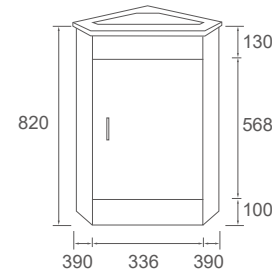

- Top Options: Ceramic Top
- For more details, please refer to page 65.

Specification

WH32-600
 Size: 580x355x520mm

WH32-750L
 Size: 730x355x520mm

WH32-750R
 Size: 730x355x520mm

WH32-900L
 Size: 880x355x520mm

New Updated Model

Cabinet Colour Options

Gloss White

A8 Natural Timber

- **Top Options:** Ceramic Top

Specification

Cabinet WH7-450:
 453x247x540mm
 Ceramic Basin CH7-450:
 460x255x100mm

A Simple Sleek look, A touch of Invisibility!

Serin Collection

Vanity: Serin – Gloss White – 410x410mm
 Vanity Top: Poly Marble Top

Cabinet Colour Options

Gloss White

Specification

Cabinet SERIN-410:
 390x390x820mm
 SERIN Basin CN-001:
 410x410x20mm

Wastes No Space, A perfect Simplex!

Ceramic Tops

UV31-600H-1

Cabinet Basin
 Size: 600x460x180mm
 Bowl Size: 425x280mm

UV31-750H-1

Cabinet Basin
 Size: 750x460x180mm
 Bowl Size: 460x280mm

UV31-900H-1

Cabinet Basin
 Size: 900x460x180mm
 Bowl Size: 480x280mm