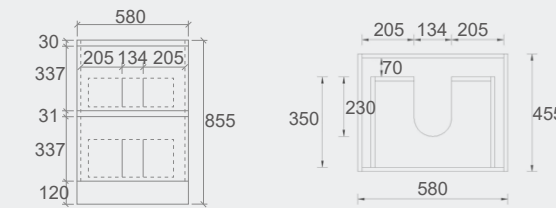

CWH66-1500
Size: 1480x455x420mm

CWH66-1500D
Size: 1480x455x420mm

Elena Collection

Vanity: **Elena** – Antica Timber – 1200mm
Vanity Top: **Ceramic Top**
LED Shaving Cabinet: **Amber** – 1200mm
Tallboy: **Lisa** – Antica Timber

WH76-600
Size: 580x455x520mm

WH76-750L
Size: 730x455x520mm

WH76-750R
Size: 730x455x520mm

WH76-900L
Size: 880x455x520mm

WH76-900R
Size: 880x455x520mm

WH76-1200
Size: 1180x455x520mm

WH76-1200D
Size: 1180x455x520mm

- For more details, please refer to page 64 to 67.

Specification

YOKO-600
Size: 580x455x540mm

YOKO-750
Size: 730x455x540mm

YOKO-900
Size: 880x455x540mm

YOKO-1200
Size: 1180x455x540mm

YOKO-1500
Size: 1480x455x540mm

Phoenix Stone Sunny Stone Ava Stone Esme Stone

- For more details, please refer to page 64 to 67.

Specification

CORE-600
Size: 580x455x855mm

CORE-750
Size: 730x455x855mm

CORE-900
Size: 880x455x855mm

CORE-1200
Size: 1180x455x855mm