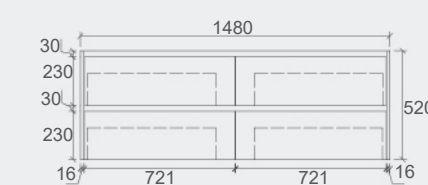

Esmé Stone

- For more details, please refer to page 64 to 67.

Specification

SYWH04-600
Size: 580x455x520mm

SYWH04-750
Size: 730x455x520mm

SYWH04-900
Size: 880x455x520mm

SYWH04-1200
Size: 1180x455x520mm

SYWH04-1200D
Size: 1180x455x520mm

SYWH04-1500
Size: 1480x455x520mm

SYWH04-1500D
Size: 1480x455x520mm

Tobi Collection

Vanity: **Tobi – Natural Timber – 900mm**
Vanity Top: **Ava**
LED Shaving Cabinet: **Archive**

Naturalism, the Best Nature can give!