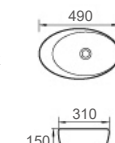

CB-125

Colour: Matt White / Matt Black
Size: 370x370x120mm

CB-126

Colour: Gloss White / Matt White / Matt Black
Size: 395x395x150mm

CB-127

Colour: Matt White / Matt Black
Size: 490x310x150mm

CB-128

Colour: Gloss White / Matt White / Matt Black
Size: 360x360x120mm