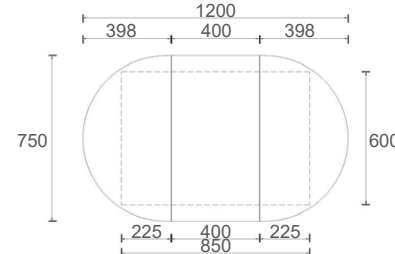

OSH-12075
1200x750x146mm