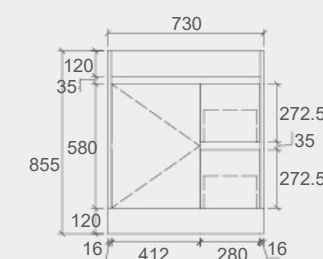

Esmé Stone

- For more details, please refer to page 64 to 67.

Specification

SYWH04-600
Size: 580x455x520mm

SYWH04-750
Size: 730x455x520mm

SYWH04-900
Size: 880x455x520mm

SYWH04-1200
Size: 1180x455x520mm

SYWH04-1200D
Size: 1180x455x520mm

SY05-1500

Specification

SY05-600
Size: 580x455x855mm

SY05-750L
Size: 730x455x855mm

SY05-750R
Size: 730x455x855mm

SY05-900L
Size: 880x455x855mm

SY05-900R
Size: 880x455x855mm

SY05-1200L
Size: 1180x455x855mm

SY05-1200R
Size: 1180x455x855mm

SY05-1500
Size: 1480x455x855mm

Royce Collection

Vanity: **Royce – Prime Oak – 1200mm**
Vanity Top: **Phoenix**
LED Shaving Cabinet: **Brighton – 900mm**

Captures the Classic Appearance of Mother Nature!