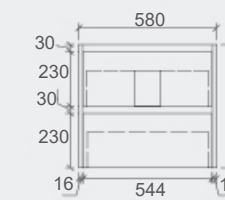

Esmé Stone

- For more details, please refer to page 64 to 67.

Specification

SYWH04-600
Size: 580x455x520mm

SYWH04-750
Size: 730x455x520mm

SYWH04-900
Size: 880x455x520mm

SYWH04-1200
Size: 1180x455x520mm

SYWH04-1200D
Size: 1180x455x520mm