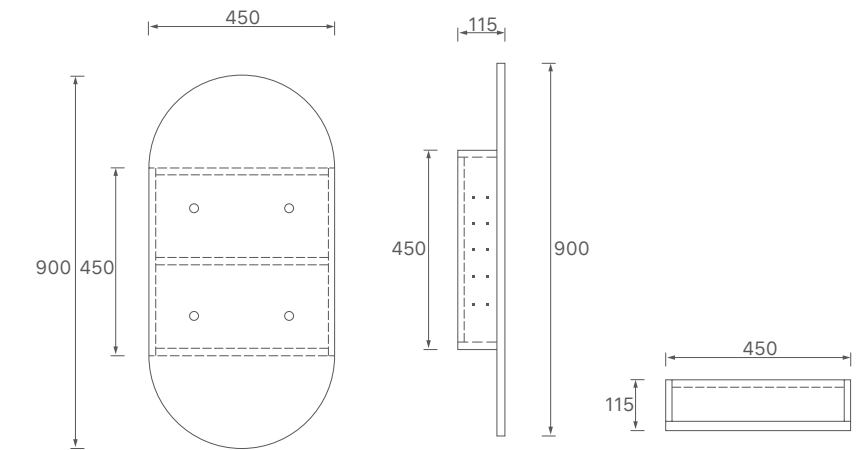

Specification

OSH-4590
450x900x115mm