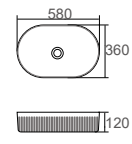

Ceramic Basins

CB-151

Colour: Gloss White / Matt White
Size: 415x365x120mm

CB-152

Colour: Gloss White
Size: 415x415x120mm

CB-153

Colour: Gloss White / Matt White
Size: 580x360x120mm

CB-158