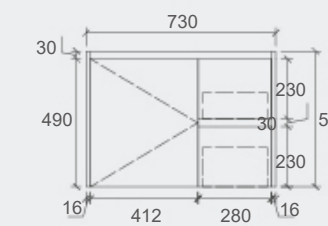

SY05-1500

Specification

SY05-600
Size: 580x455x855mm

SY05-750L
Size: 730x455x855mm

SY05-750R
Size: 730x455x855mm

SY05-900L
Size: 880x455x855mm

SY05-900R
Size: 880x455x855mm

SY05-1200L
Size: 1180x455x855mm

SYWH05-1500

Specification

SYWH05-600
Size: 580x455x520mm

SYWH05-750L
Size: 730x455x520mm

SYWH05-750R
Size: 730x455x520mm

SYWH05-900L
Size: 880x455x520mm

SYWH05-900R
Size: 880x455x520mm

SYWH05-1200L
Size: 1180x455x520mm

SYWH05-1200R
Size: 1180x455x520mm

SYWH05-1500
Size: 1480x455x520mm

Sierra Collection

Vanity: **Sierra – Gloss White – 900mm**
 Vanity Top: **Ceramic Top**
 LED Shaving Cabinet: **Pearl**

Sierra series

- **Overall 360mm Space Saver**
- **Stylish Two Pack Finish With Matt or Gloss Finish**
- **Four Colour Options**
- **Premium Soft Closing Drawer Runners**
- **Available Size: 600mm, 750mm, 900mm**

Cabinet Colour Options

Available Sizes

- **Top Options:** Ceramic Top
- **For more details, please refer to page 65.**

Specification

SK32-600
 Size: 580x355x855mm

SK32-750L
 Size: 730x355x855mm

SK32-750R
 Size: 730x355x855mm