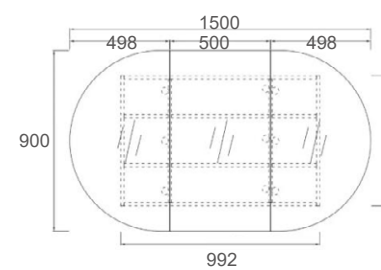

A1 Prime Oak
(Textured)

Specification

OSH-9060
900x600x146mm

OSH-12075
1200x750x146mm

OSH-15090
1500x900x146mm

Krystal Collection

Cabinet Colour Options

Matt White