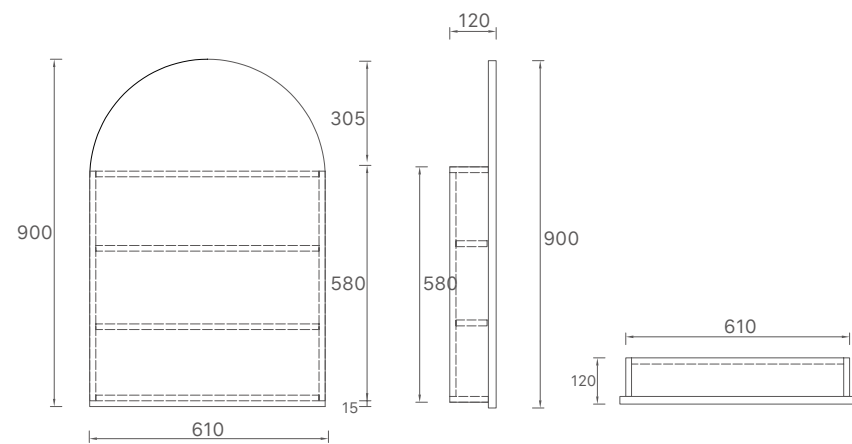

Specification

ASH-6161
610x900x120mm