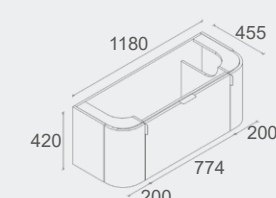

Esme Stone

1500mm double bowl vanity is only available for bench stone top.

- **For more details, please refer to page 64 to 67.**

Specification

CWH66-900
Size: 880x455x420mm

CWH66-1200
Size: 1180x455x420mm

CWH66-1500
Size: 1480x455x420mm

CWH66-1500D
Size: 1480x455x420mm

Elena Collection

Vanity: **Elena** – Antica Timber – 1200mm
Vanity Top: **Ceramic Top**
LED Shaving Cabinet: **Amber** – 1200mm
Tallboy: **Lisa** – Antica Timber