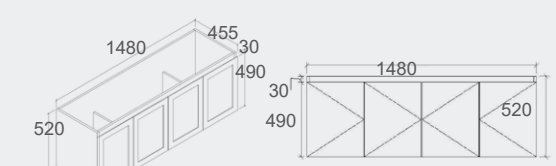

Specification

WH96-900
Size: 880x455x520mm

WH96-1200
Size: 1180x455x520mm

WH96-1500
Size: 1480x455x520mm

WH96-1500D
Size: 1480x455x520mm

WH96-1800D
Size: 1776x455x520mm

Quinn Collection

Vanity: **Quinn Matt Grey – 1200mm**
Vanity Top: **Phoenix**
Basin: **CB – 124 – Matt White**
LED Shaving Cabinet: **Eric**