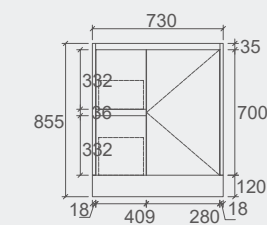

SYWH05-1500

Specification

SYWH05-600
Size: 580x455x520mm

SYWH05-750L
Size: 730x455x520mm

SYWH05-750R
Size: 730x455x520mm

SYWH05-900L
Size: 880x455x520mm

SYWH05-900R
Size: 880x455x520mm

SYWH05-1200L
Size: 1180x455x520mm

SYWH05-1200R
Size: 1180x455x520mm

SYWH05-1500
Size: 1480x455x520mm

Sierra Collection

Vanity: **Sierra – Gloss White – 900mm**
 Vanity Top: **Ceramic Top**
 LED Shaving Cabinet: **Pearl**

Sierra series

- **Overall 360mm Space Saver**
- **Stylish Two Pack Finish With Matt or Gloss Finish**
- **Four Colour Options**
- **Premium Soft Closing Drawer Runners**
- **Available Size: 600mm, 750mm, 900mm**

Cabinet Colour Options

Available Sizes

- **Top Options:** Ceramic Top
- **For more details, please refer to page 65.**

Specification

SK32-600
 Size: 580x355x855mm

SK32-750L
 Size: 730x355x855mm

SK32-750R
 Size: 730x355x855mm

- Top Options: Ceramic Top
- For more details, please refer to page 65.

Specification

WH32-600
 Size: 580x355x520mm

WH32-750L
 Size: 730x355x520mm

WH32-750R
 Size: 730x355x520mm

WH32-900L
 Size: 880x355x520mm