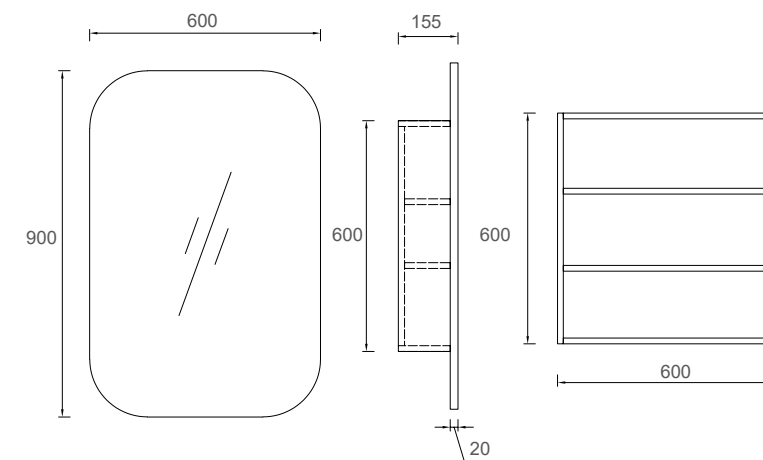

Cabinet Colour Options

Specification

RSH-6090
600x900x155mm