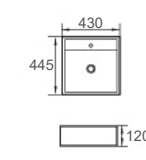

Colour: Gloss White / Matt White
Size: 370x370x120mm

CB-194 1TH / NTH NO O/F

Colour: Gloss White
Size: 440x440x100mm

CB-214

Colour: Gloss White
Size: 430x445x120mm

CB-218

Colour: Gloss White
Size: 480x370x130mm