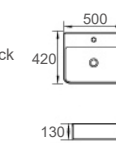

CB-122

Colour: Matt White / Matt Black
Size: 500x420x130mm