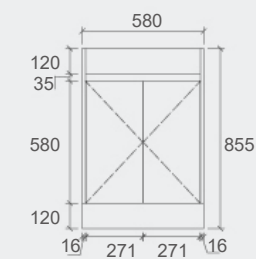

Esmé Stone

- For more details, please refer to page 64 to 67.

Specification

SYWH04-600
Size: 580x455x520mm

SYWH04-750
Size: 730x455x520mm

SYWH04-900
Size: 880x455x520mm

SYWH04-1200
Size: 1180x455x520mm

SYWH04-1200D
Size: 1180x455x520mm

Available Sizes

SY05-600

SY05-750L

SY05-750R

SY05-900L

SY05-900R

SY05-1200L

SY05-1200R

SY05-1500

Specification

SY05-600
Size: 580x455x855mm

SY05-750L
Size: 730x455x855mm

SY05-750R
Size: 730x455x855mm

SY05-900L
Size: 880x455x855mm

SY05-900R
Size: 880x455x855mm

SY05-1200L
Size: 1180x455x855mm

SY05-1200R
Size: 1180x455x855mm

SY05-1500
Size: 1480x455x855mm

Royce Collection

Vanity: **Royce – Prime Oak – 1200mm**
Vanity Top: **Phoenix**
LED Shaving Cabinet: **Brighton – 900mm**

Captures the Classic Appearance of Mother Nature!