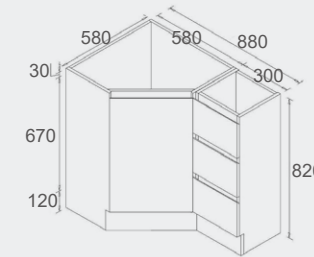

PC9060

PC9090

Specification

PC6060
Corner: 580x580x820mm

PC6090
Coner: 580x880x820mm

PC9060
Coner: 880x580x820mm

PC9090
Corner: 880x880x820mm

Blair Collection