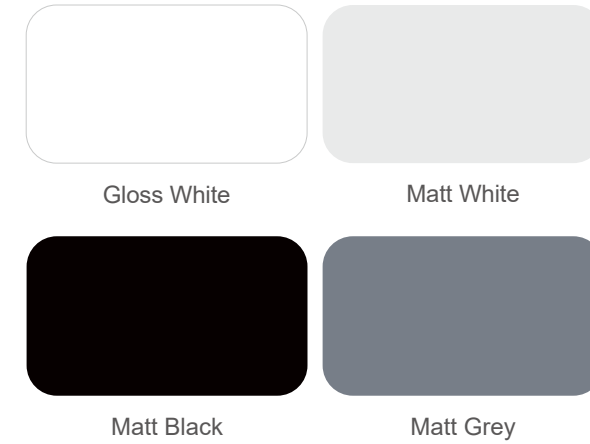

Willow series

- Overall 460mm Deep Wall Hung Vanity
- Stylish Two Pack Finish With Matt or Gloss Finish
- Double Bowls Available For Sizes 1200mm, 1500mm and 1800mm
- Premium Soft Closing Drawer Runners

Cabinet Colour Options