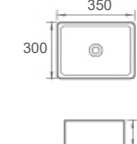

Colour: Gloss White
Size: 350x300x130mm

CB-249