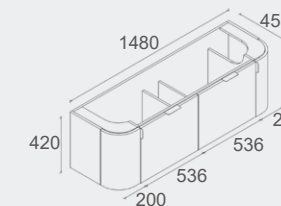

Esme Stone

1500mm double bowl vanity is only available for bench stone top.

- **For more details, please refer to page 64 to 67.**

Specification

CWH66-900
Size: 880x455x420mm

CWH66-1200
Size: 1180x455x420mm

CWH66-1500
Size: 1480x455x420mm

CWH66-1500D
Size: 1480x455x420mm

Elena Collection

Vanity: **Elena** – Antica Timber – 1200mm
Vanity Top: **Ceramic Top**
LED Shaving Cabinet: **Amber** – 1200mm
Tallboy: **Lisa** – Antica Timber