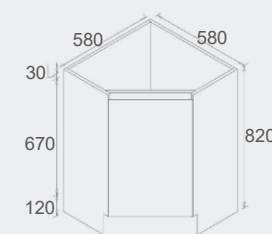

- Top Options: Ceramic Top
- For more details, please refer to page 65.

Specification

WH32-600
 Size: 580x355x520mm

WH32-750L
 Size: 730x355x520mm

WH32-750R
 Size: 730x355x520mm

WH32-900L
 Size: 880x355x520mm

WH32-900R
 Size: 880x355x520mm

Corner Collection

Vanity: **Corner – Natural Timber** – 600x900mm
Vanity Top: **Phoenix**
Shaving Cabinet: **Burma**

New Distinctive Design with a Stunning Natural Finish!

Corner series

PC9060

PC9090

Specification

PC6060
Corner: 580x580x820mm

PC6090
Coner: 580x880x820mm

PC9060
Coner: 880x580x820mm

PC9090
Corner: 880x880x820mm

Blair Collection