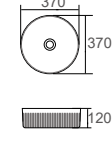

Colour: Gloss White / Matt White
Size: 370x370x120mm

CB-194 1TH / NTH NO O/F