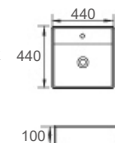

Colour: Gloss White / Matt White / Matt Black
Size: 420x420x130mm

CB-122

Colour: Matt White / Matt Black
Size: 500x420x130mm

CB-123

Colour: Matt White / Matt Black
Size: 440x440x100mm

CB-124

Colour: Matt White / Matt Black
Size: 390x390x140mm