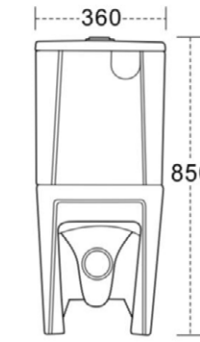

Ceramic Undermount Basins

NOVA-5845-12L
Colour: Gloss White
Size: 550x450x225mm

SI-410410
Colour: Gloss White
Size: 410x410x185mm

SI-510400
Colour: Gloss White
Size: 510x400x180mm

UB-040B
Colour: Gloss White
Size: 430x435x180mm

UB-823
Under Mounted Basin
Inner Diameter Size:
490x295x175mm
Outside Diameter Size:
525x335x175mm

UB-824
Under Mounted Basin
Inner Diameter Size:
470x315x200mm
Outside Diameter Size:
520x365x200mm

UB-825
Under Mounted Basin
Inner Diameter Size:
475x330x200mm
Outside Diameter Size:
525x380x200mm

UB-826
Under Mounted Basin
Inner Diameter Size:
425x305x210mm
Outside Diameter Size:
465x345x210mm

Ceramic Undermount Basins

Toilet

Nova Collection

BACK TO WALL TOILET SUITE
Size: 660x360x850mm

HYGIENIC TURBO FLUSHING SYSTEM
PATENT NO: 2015100129 ©2015

Specification

Back view

Side view

Wall-face vitreous-china WC Suite SIA-168

- > WELS 4 STAR
- > UNIVERSAL INLET
- > EASY REMOVABLE SOFT CLOSING UF SEAT
- > STANDARDS-TRAP 90-160MM
- > STA-268 CONNECTOR 130-220MM
- > STA-158 CONNECTOR 60-140MM
- > P-TRAP: 180MM