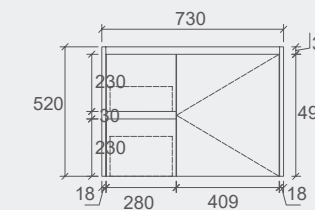

SYWH05-1500

Specification

SYWH05-600
Size: 580x455x520mm

SYWH05-750L
Size: 730x455x520mm

SYWH05-750R
Size: 730x455x520mm

SYWH05-900L
Size: 880x455x520mm

SYWH05-900R
Size: 880x455x520mm

SYWH05-1200L
Size: 1180x455x520mm

Cabinet Colour Options

Available Sizes

- **Top Options:** Ceramic Top
- **For more details, please refer to page 65.**

Specification

SK32-600
 Size: 580x355x855mm

SK32-750L
 Size: 730x355x855mm

SK32-750R
 Size: 730x355x855mm

- Top Options: Ceramic Top
- For more details, please refer to page 65.

Specification

WH32-600
 Size: 580x355x520mm

WH32-750L
 Size: 730x355x520mm

WH32-750R
 Size: 730x355x520mm

WH32-900L
 Size: 880x355x520mm