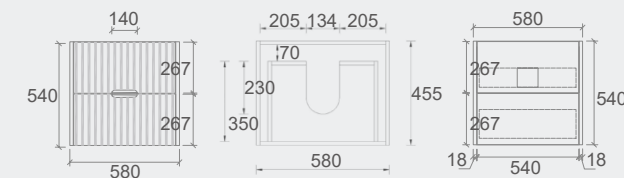

Specification