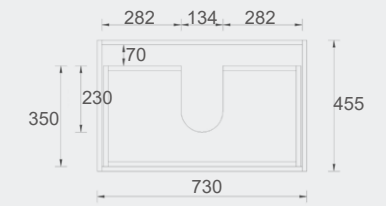

Esmé Stone

- For more details, please refer to page 64 to 67.

Specification

SYWH04-600
Size: 580x455x520mm

SYWH04-750
Size: 730x455x520mm

SYWH04-900
Size: 880x455x520mm

SYWH04-1200
Size: 1180x455x520mm

SYWH04-1200D
Size: 1180x455x520mm

SYWH04-1500
Size: 1480x455x520mm

SYWH04-1500D
Size: 1480x455x520mm

Tobi Collection

Vanity: **Tobi – Natural Timber – 900mm**
Vanity Top: **Ava**
LED Shaving Cabinet: **Archive**

Naturalism, the Best Nature can give!