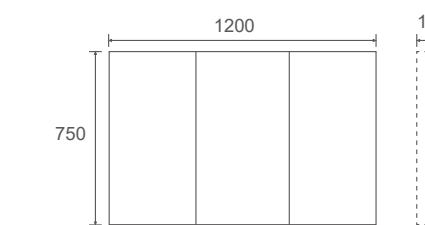

PSH-6075
600x750x150mm

PSH-7575
750x750x150mm

PSH-9075
900x750x150mm

PSH-12075
1200x750x150mm

Amber Collection

Cabinet Colour Options

Matt White

Matt Black