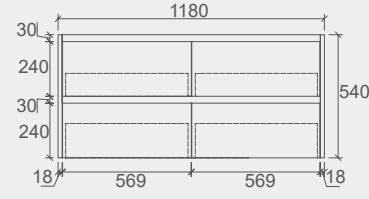

- For more details, please refer to page 64 to 67.

Specification

YOKO-600
Size: 580x455x540mm

YOKO-750
Size: 730x455x540mm

YOKO-900
Size: 880x455x540mm

YOKO-1200
Size: 1180x455x540mm

YOKO-1500
Size: 1480x455x540mm

YOKO-1500D
Size: 1480x455x540mm

Core Collection

Vanity: **Core – Gloss White – 900mm**
Vanity Top: **Ava**
LED Mirror: **Boston**

Showcasing a Minimalist Profile! Keep it Simple!

Core series

- Overall 460mm Freestanding Vanity
- Stylish Two Pack Finish With Gloss Finish
- Double Bowls Available For Sizes 1200mm and 1500mm
- Premium DTC Soft Closing Drawer Runners