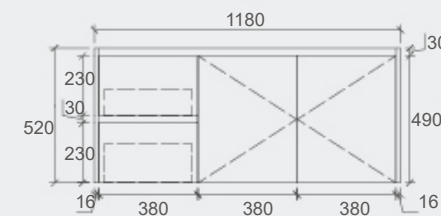

SYWH05-1500

Specification

SYWH05-600
Size: 580x455x520mm

SYWH05-750L
Size: 730x455x520mm

SYWH05-750R
Size: 730x455x520mm

SYWH05-900L
Size: 880x455x520mm

SYWH05-900R
Size: 880x455x520mm

SYWH05-1200L
Size: 1180x455x520mm

SYWH05-1200R
Size: 1180x455x520mm

SYWH05-1500
Size: 1480x455x520mm

Sierra Collection

Vanity: **Sierra – Gloss White – 900mm**
 Vanity Top: **Ceramic Top**
 LED Shaving Cabinet: **Pearl**

Sierra series

- **Overall 360mm Space Saver**
- **Stylish Two Pack Finish With Matt or Gloss Finish**
- **Four Colour Options**
- **Premium Soft Closing Drawer Runners**
- **Available Size: 600mm, 750mm, 900mm**