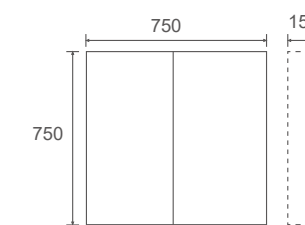

PSH-7575
750x750x150mm