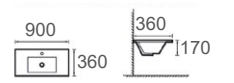

UV32-900H-1 O/F

Cabinet Basin

Size: 900x360x170mm

Bowl Size: 430x210mm