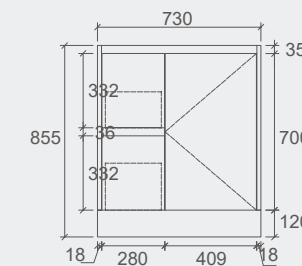

Esme Stone

1500mm double bowl vanity is only available for bench stone top.

- **For more details, please refer to page 64 to 67.**

Specification

CWH66-900
Size: 880x455x420mm

CWH66-1200
Size: 1180x455x420mm

CWH66-1500
Size: 1480x455x420mm

CWH66-1500D
Size: 1480x455x420mm

Elena Collection

Vanity: **Elena** – Antica Timber – 1200mm
Vanity Top: **Ceramic Top**
LED Shaving Cabinet: **Amber** – 1200mm
Tallboy: **Lisa** – Antica Timber

WH76-600
Size: 580x455x520mm

WH76-750L
Size: 730x455x520mm

WH76-750R
Size: 730x455x520mm

WH76-900L
Size: 880x455x520mm

WH76-900R
Size: 880x455x520mm

WH76-1200
Size: 1180x455x520mm

WH76-1200D
Size: 1180x455x520mm

SK7-1800D

Specification

SK7-600
Size: 580x455x855mm

SK7-750L
Size: 730x455x855mm

SK7-750R
Size: 730x455x855mm

SK7-900L
Size: 880x455x855mm

SK7-900R
Size: 880x455x855mm

SK7-1200D
Size: 1180x455x855mm