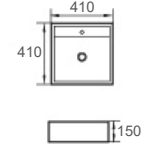

CB-242

Colour: Gloss White
Size: 475x350x140mm

CB-109

Colour: Gloss White
Size: 520x320x145mm

CB-118

Colour: Gloss White
Size: 460x460x160mm

CB-119

Colour: Gloss White
Size: 410x410x150mm