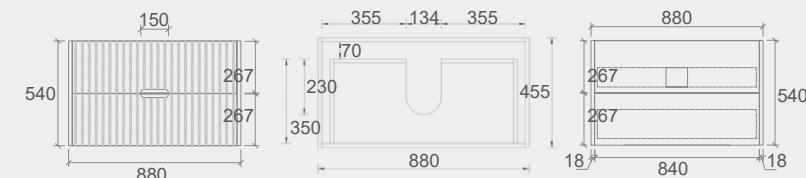

Esme Stone

- For more details, please refer to page 64 to 67.

Specification

Paris Collection

Vanity: **Paris** – Matt White – 1500mm
Vanity Top: **Ava**
Basin: **CB – 128** – Matt Black
LED Shaving Cabinet: **Brighton** – 1200mm