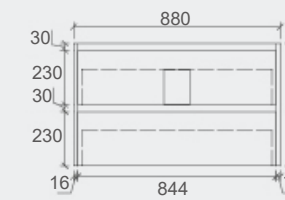

Esmé Stone

- For more details, please refer to page 64 to 67.

Specification

SYWH04-600
Size: 580x455x520mm

SYWH04-750
Size: 730x455x520mm

SYWH04-900
Size: 880x455x520mm

SYWH04-1200
Size: 1180x455x520mm

SYWH04-1200D
Size: 1180x455x520mm

SYWH04-1500
Size: 1480x455x520mm

SYWH04-1500D
Size: 1480x455x520mm

Tobi Collection

Vanity: **Tobi – Natural Timber – 900mm**
Vanity Top: **Ava**
LED Shaving Cabinet: **Archive**

Naturalism, the Best Nature can give!