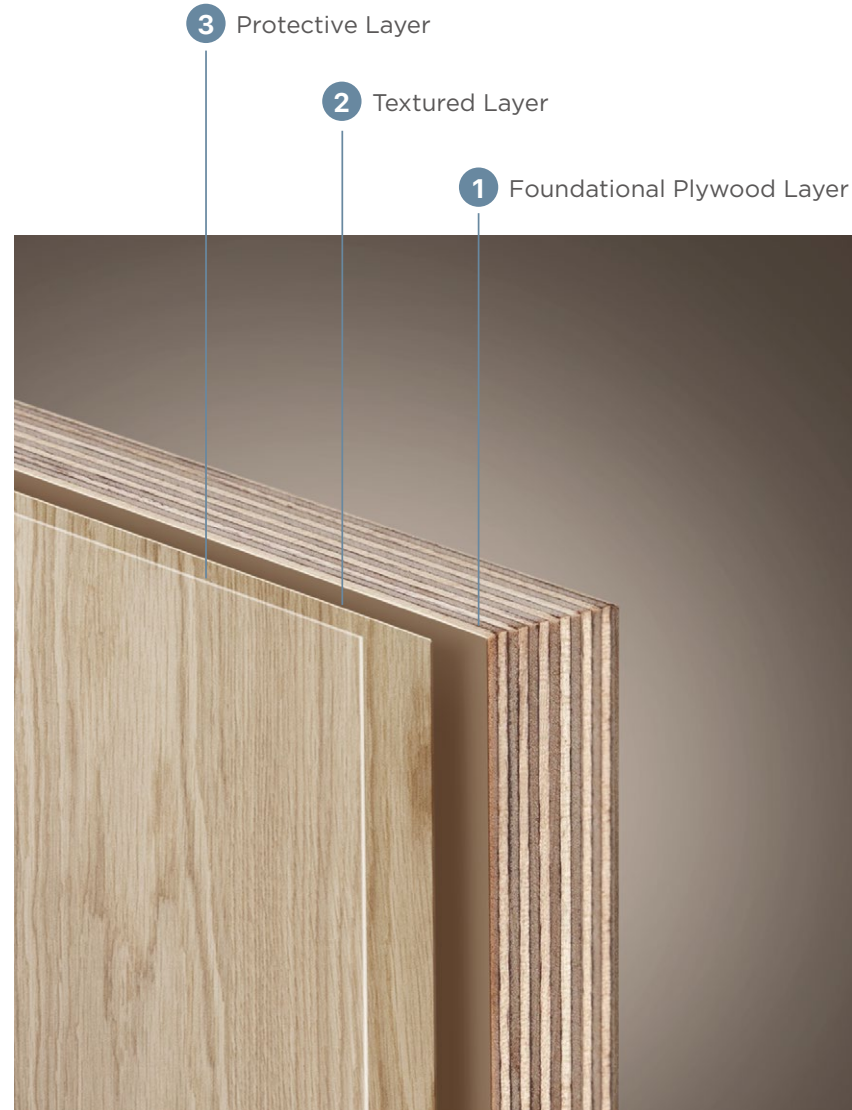

Tel: (+613) 9791 5898
Fax: (+613) 9791 3718

Email: info@sunnygroupau.com
Website: www.sunnyshop.com.au
Address: Factory 1, 272-284 Frankston-Dandenong Rd,
Dandenong South 3175.

BATHROOM COLLECTION

Premium Plywood