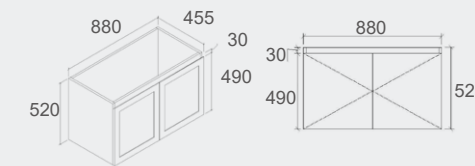

Esme Stone

- **For more details, please refer to page 64 to 67.**

Available Sizes

WH96-900

WH96-1200

WH96-1500

WH96-1500D

WH96-1800D

Specification

WH96-900
Size: 880x455x520mm

WH96-1200
Size: 1180x455x520mm

WH96-1500
Size: 1480x455x520mm

WH96-1500D
Size: 1480x455x520mm

WH96-1800D
Size: 1776x455x520mm

Quinn Collection

Vanity: **Quinn Matt Grey – 1200mm**
Vanity Top: **Phoenix**
Basin: **CB – 124 – Matt White**
LED Shaving Cabinet: **Eric**