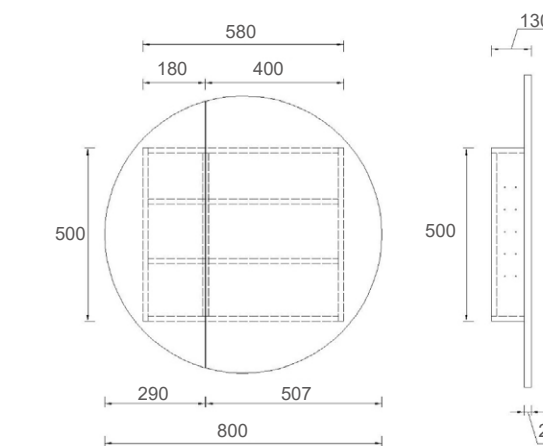

CSH-6060
Size: 400x400x750mm

Cadel Collection

Cabinet Colour Options

Matt White

A8 Natural Timber

Specification

RSC-800
φ800x800x130mm

Tallboy