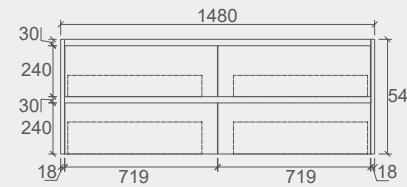

- For more details, please refer to page 64 to 67.

Specification

YOKO-600
Size: 580x455x540mm

YOKO-750
Size: 730x455x540mm

YOKO-900
Size: 880x455x540mm

YOKO-1200
Size: 1180x455x540mm

YOKO-1500
Size: 1480x455x540mm

YOKO-1500D
Size: 1480x455x540mm

Core Collection

Vanity: **Core – Gloss White – 900mm**
Vanity Top: **Ava**
LED Mirror: **Boston**

Showcasing a Minimalist Profile! Keep it Simple!

Core series

- Overall 460mm Freestanding Vanity
- Stylish Two Pack Finish With Gloss Finish
- Double Bowls Available For Sizes 1200mm and 1500mm
- Premium DTC Soft Closing Drawer Runners