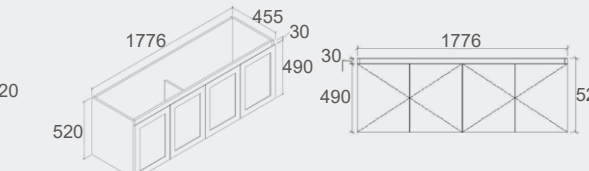

Specification

WH96-900
Size: 880x455x520mm

WH96-1200
Size: 1180x455x520mm

WH96-1500
Size: 1480x455x520mm

WH96-1500D
Size: 1480x455x520mm

WH96-1800D
Size: 1776x455x520mm

Quinn Collection

Vanity: **Quinn Matt Grey – 1200mm**
Vanity Top: **Phoenix**
Basin: **CB – 124 – Matt White**
LED Shaving Cabinet: **Eric**