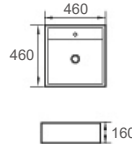

CB-242

Colour: Gloss White
Size: 475x350x140mm

CB-109

Colour: Gloss White
Size: 520x320x145mm

CB-118

Colour: Gloss White
Size: 460x460x160mm

CB-119

Colour: Gloss White
Size: 410x410x150mm