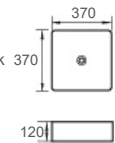

CB-125

Colour: Matt White / Matt Black
Size: 370x370x120mm