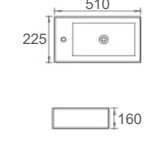

CB-194 1TH/3TH O/F

Colour: Gloss White
Size: 440x440x100mm

CB-245

Colour: Gloss White
Size: 350x300x130mm

CB-249

Colour: Gloss White
Size: 400x400x130mm

CB-250C

Colour: Gloss White
Size: 510x225x160mm