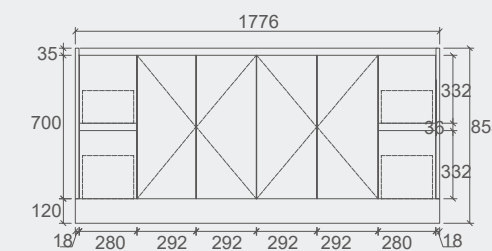

WH76-600
Size: 580x455x520mm

WH76-750L
Size: 730x455x520mm

WH76-750R
Size: 730x455x520mm

WH76-900L
Size: 880x455x520mm

WH76-900R
Size: 880x455x520mm

WH76-1200
Size: 1180x455x520mm

WH76-1200D
Size: 1180x455x520mm

SK7-1800D

Specification

SK7-600
Size: 580x455x855mm

SK7-750L
Size: 730x455x855mm

SK7-750R
Size: 730x455x855mm

SK7-900L
Size: 880x455x855mm

SK7-900R
Size: 880x455x855mm

SK7-1200D
Size: 1180x455x855mm

SK7-1200
Size: 1180x455x855mm

SK7-1500
Size: 1480x455x855mm

SK7-1800D
Size: 1776x455x855mm

Willow Collection

Vanity: **Willow** – Matt Grey – 750mm
Vanity Top: **Esme**
Basin: **CB – 128** – Matt White
LED Mirror: **Tasman**