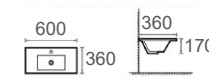

UV32-600H-1 O/F

Cabinet Basin

Size: 600x360x170mm

Bowl Size: 430x210mm