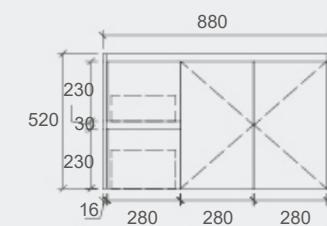

SYWH05-1500

Specification

SYWH05-600
Size: 580x455x520mm

SYWH05-750L
Size: 730x455x520mm

SYWH05-750R
Size: 730x455x520mm

SYWH05-900L
Size: 880x455x520mm

SYWH05-900R
Size: 880x455x520mm

SYWH05-1200L
Size: 1180x455x520mm

SYWH05-1200R
Size: 1180x455x520mm

SYWH05-1500
Size: 1480x455x520mm

Sierra Collection

Vanity: **Sierra – Gloss White – 900mm**
 Vanity Top: **Ceramic Top**
 LED Shaving Cabinet: **Pearl**

Sierra series

- **Overall 360mm Space Saver**
- **Stylish Two Pack Finish With Matt or Gloss Finish**
- **Four Colour Options**
- **Premium Soft Closing Drawer Runners**
- **Available Size: 600mm, 750mm, 900mm**