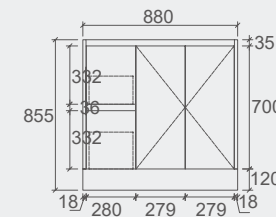

SYWH05-1500

Specification

SYWH05-600
Size: 580x455x520mm

SYWH05-750L
Size: 730x455x520mm

SYWH05-750R
Size: 730x455x520mm

SYWH05-900L
Size: 880x455x520mm

SYWH05-900R
Size: 880x455x520mm

SYWH05-1200L
Size: 1180x455x520mm

SYWH05-1200R
Size: 1180x455x520mm

SYWH05-1500
Size: 1480x455x520mm

Sierra Collection

Vanity: **Sierra – Gloss White – 900mm**
 Vanity Top: **Ceramic Top**
 LED Shaving Cabinet: **Pearl**

Sierra series

- **Overall 360mm Space Saver**
- **Stylish Two Pack Finish With Matt or Gloss Finish**
- **Four Colour Options**
- **Premium Soft Closing Drawer Runners**
- **Available Size: 600mm, 750mm, 900mm**

Cabinet Colour Options

Available Sizes

- **Top Options:** Ceramic Top
- **For more details, please refer to page 65.**

Specification

SK32-600
 Size: 580x355x855mm

SK32-750L
 Size: 730x355x855mm

SK32-750R
 Size: 730x355x855mm

- Top Options: Ceramic Top
- For more details, please refer to page 65.

Specification

WH32-600
 Size: 580x355x520mm

WH32-750L
 Size: 730x355x520mm

WH32-750R
 Size: 730x355x520mm

WH32-900L
 Size: 880x355x520mm