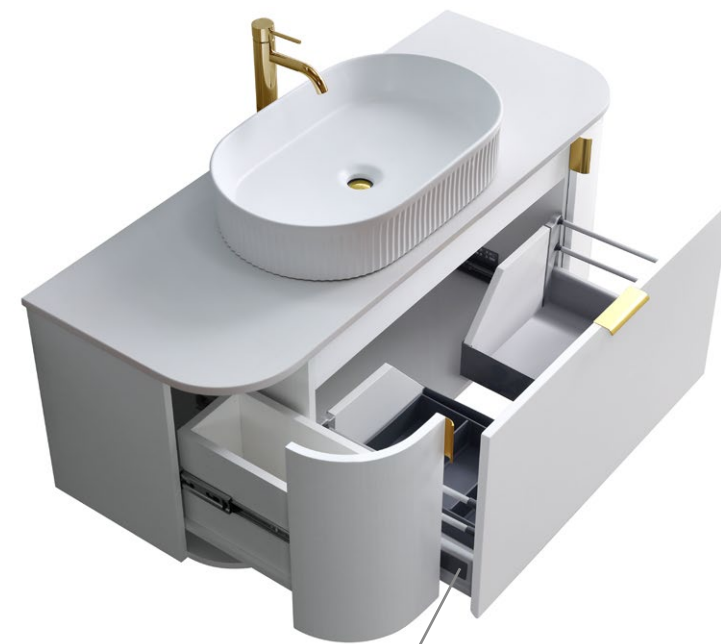

Plateau Collection

Vanity: **Matt White – 1200mm**
Vanity Top: **Phoenix**
Basin: **CB –153 – Gloss White**
LED Shaving Cabinet: **Kristal**

Organisers Included