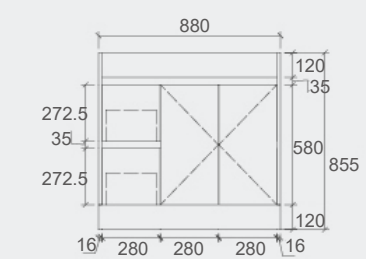

SY05-1500

Specification

SY05-600
Size: 580x455x855mm

SY05-750L
Size: 730x455x855mm

SY05-750R
Size: 730x455x855mm

SY05-900L
Size: 880x455x855mm

SY05-900R
Size: 880x455x855mm

SY05-1200L
Size: 1180x455x855mm

SY05-1200R
Size: 1180x455x855mm

SY05-1500
Size: 1480x455x855mm

Royce Collection

Vanity: **Royce – Prime Oak – 1200mm**
Vanity Top: **Phoenix**
LED Shaving Cabinet: **Brighton – 900mm**

Captures the Classic Appearance of Mother Nature!