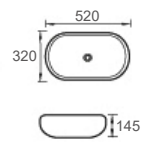

Colour: Gloss White
Size: 520x320x145mm

CB-118