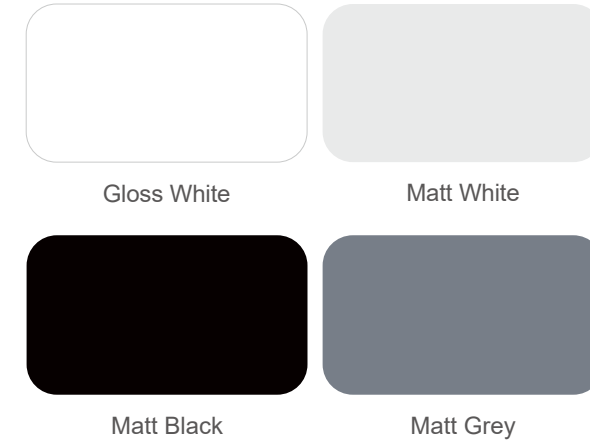

Luna series

- Overall 460mm Wall Hung Vanity
- Stylish European Front Panel Design
- Stylish Two Pack Finish With Matt or Gloss Finish
- Double Bowls Available For Sizes 1200mm, 1500mm and 1800mm
- Premium Soft Closing Drawer Runners

Cabinet Colour Options