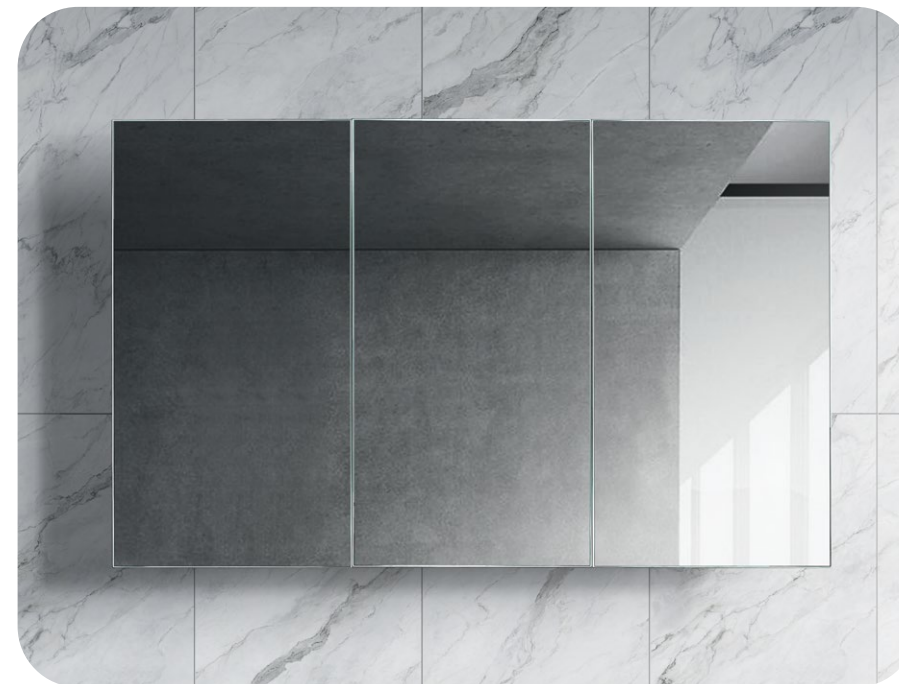

All 600mm, 750mm, 1500mm and 1800mm are supplied without holes.

All 900mm and 1200mm are supplied without holes or with predrilled standard basin hole in the middle (Excludes curved tops).

Stone Top With Ceramic Undermount Basin

UM26
Phoenix Stone
* Also available in curved tops

UM26-ST
Sunny Stone

SY26
Ava Stone

SY36
Esme Stone
* Also available in curved tops

All stone tops with undermount basins are supplied with 1 tap hole.

Brighton Collection