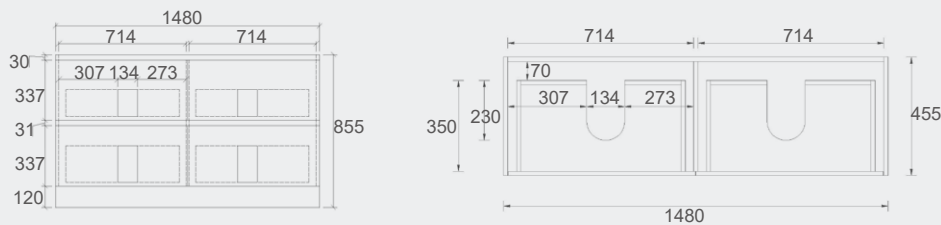

Explore the finesis of the Elena collection, a portrait of simplistic lines that will inspire any room with a feel of Artistry!

Elena series

- Overall 460mm Wall Hung Vanity
- Stylish Grooved Front Panel Design
- Stylish Two Pack Matt Finish
- Ultra Durable MDF Timber Finish
- Double Bowls Available For Size 1500mm
- Premium DTC Soft Closing Drawer Runners

WH76-600
Size: 580x455x520mm

WH76-750L
Size: 730x455x520mm

WH76-750R
Size: 730x455x520mm

WH76-900L
Size: 880x455x520mm

WH76-900R
Size: 880x455x520mm

WH76-1200
Size: 1180x455x520mm

WH76-1200D
Size: 1180x455x520mm

Phoenix Stone Sunny Stone Ava Stone Esme Stone

- For more details, please refer to page 64 to 67.

Specification

CORE-600
Size: 580x455x855mm

CORE-750
Size: 730x455x855mm

CORE-900
Size: 880x455x855mm

CORE-1200
Size: 1180x455x855mm

CORE-1200D
Size: 1180x455x855mm

CORE-1500
Size: 1480x455x855mm

CORE-1500D
Size: 1480x455x855mm

Mina Collection

Vanity: **Mina – Natural Timber – 1200mm**
Vanity Top: **Phoenix**
Basin: **CB – 151 – Gloss White**
LED Shaving Cabinet: **Amber – 1200mm**
Tallboy: **Aspen – Natural Timber**