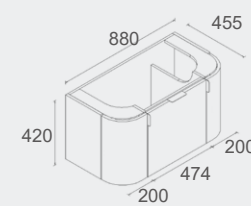

Esme Stone

1500mm double bowl vanity is only available for bench stone top.

- **For more details, please refer to page 64 to 67.**

Specification

CWH66-900
Size: 880x455x420mm

CWH66-1200
Size: 1180x455x420mm