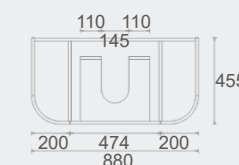

Esme Stone

1500mm double bowl vanity is only available for bench stone top.

- **For more details, please refer to page 64 to 67.**

Specification

CWH66-900
Size: 880x455x420mm

CWH66-1200
Size: 1180x455x420mm

CWH66-1500
Size: 1480x455x420mm

CWH66-1500D
Size: 1480x455x420mm

Elena Collection

Vanity: **Elena** – Antica Timber – 1200mm
Vanity Top: **Ceramic Top**
LED Shaving Cabinet: **Amber** – 1200mm
Tallboy: **Lisa** – Antica Timber

WH76-600
Size: 580x455x520mm

WH76-750L
Size: 730x455x520mm

WH76-750R
Size: 730x455x520mm

WH76-900L
Size: 880x455x520mm

WH76-900R
Size: 880x455x520mm

WH76-1200
Size: 1180x455x520mm

WH76-1200D
Size: 1180x455x520mm