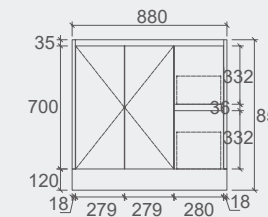

SK32-900R
Size: 880x355x855mm