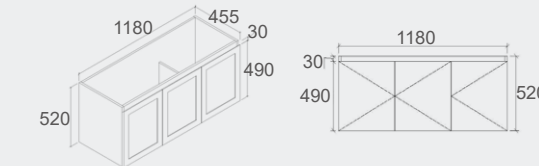

Esme Stone

- **For more details, please refer to page 64 to 67.**

Available Sizes

WH96-900

WH96-1200

WH96-1500

WH96-1500D

WH96-1800D

Specification

WH96-900
Size: 880x455x520mm

WH96-1200
Size: 1180x455x520mm

WH96-1500
Size: 1480x455x520mm

WH96-1500D
Size: 1480x455x520mm

WH96-1800D
Size: 1776x455x520mm

Quinn Collection

Vanity: **Quinn Matt Grey – 1200mm**
Vanity Top: **Phoenix**
Basin: **CB – 124 – Matt White**
LED Shaving Cabinet: **Eric**