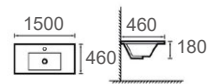

UV31-1500S-1

Cabinet Basin

Size: 1500x460x180mm

Bowl Size: 510x280mm