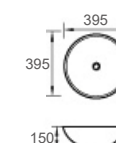

CB-126

Colour: Gloss White / Matt White / Matt Black
Size: 395x395x150mm