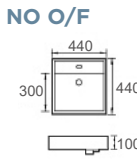

Colour: Gloss White
Size: 440x440x100mm

CB-214