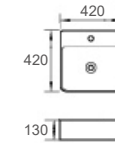

CB-121

Colour: Gloss White / Matt White / Matt Black
Size: 420x420x130mm