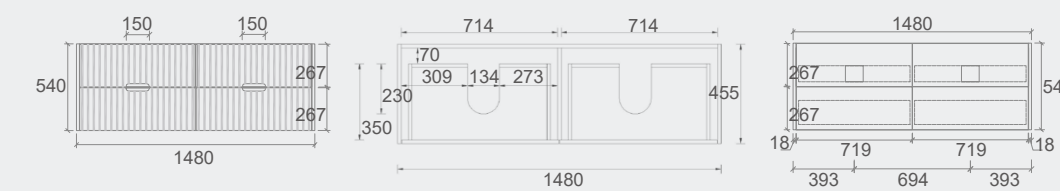

Specification