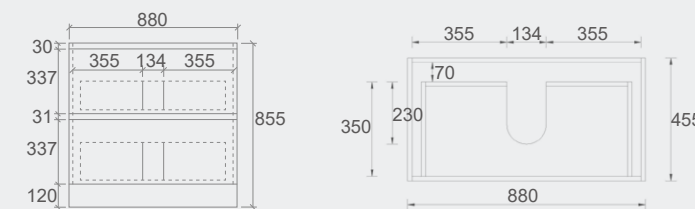

Phoenix Stone Sunny Stone Ava Stone Esme Stone

- For more details, please refer to page 64 to 67.

Specification

CORE-600
Size: 580x455x855mm

CORE-750
Size: 730x455x855mm

CORE-900
Size: 880x455x855mm

CORE-1200
Size: 1180x455x855mm

CORE-1200D
Size: 1180x455x855mm

CORE-1500
Size: 1480x455x855mm

CORE-1500D
Size: 1480x455x855mm

Mina Collection

Vanity: **Mina – Natural Timber – 1200mm**
Vanity Top: **Phoenix**
Basin: **CB – 151 – Gloss White**
LED Shaving Cabinet: **Amber – 1200mm**
Tallboy: **Aspen – Natural Timber**