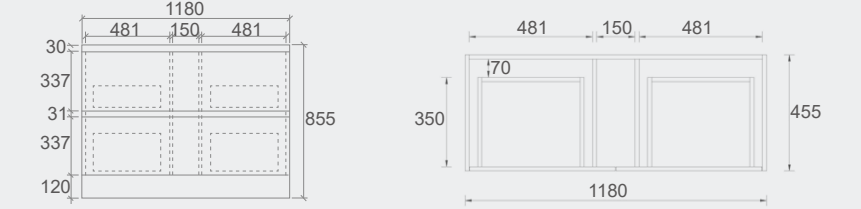

Phoenix Stone Sunny Stone Ava Stone Esme Stone

- For more details, please refer to page 64 to 67.

Specification

CORE-600
Size: 580x455x855mm

CORE-750
Size: 730x455x855mm

CORE-900
Size: 880x455x855mm

CORE-1200
Size: 1180x455x855mm

CORE-1200D
Size: 1180x455x855mm

CORE-1500
Size: 1480x455x855mm

CORE-1500D
Size: 1480x455x855mm

Mina Collection

Vanity: **Mina – Natural Timber – 1200mm**
Vanity Top: **Phoenix**
Basin: **CB – 151 – Gloss White**
LED Shaving Cabinet: **Amber – 1200mm**
Tallboy: **Aspen – Natural Timber**