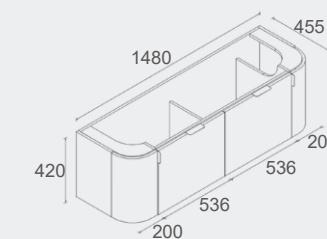

Esme Stone

1500mm double bowl vanity is only available for bench stone top.

- **For more details, please refer to page 64 to 67.**

Specification

CWH66-900
Size: 880x455x420mm

CWH66-1200
Size: 1180x455x420mm

CWH66-1500
Size: 1480x455x420mm

CWH66-1500D
Size: 1480x455x420mm

Elena Collection

Vanity: **Elena** – Antica Timber – 1200mm
Vanity Top: **Ceramic Top**
LED Shaving Cabinet: **Amber** – 1200mm
Tallboy: **Lisa** – Antica Timber