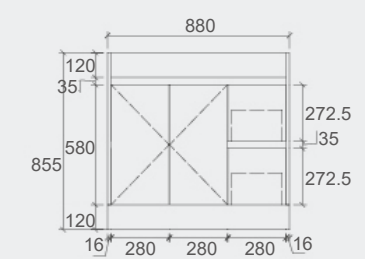

SY05-1500

Specification

SY05-600
Size: 580x455x855mm

SY05-750L
Size: 730x455x855mm

SY05-750R
Size: 730x455x855mm

SY05-900L
Size: 880x455x855mm

SY05-900R
Size: 880x455x855mm

SY05-1200L
Size: 1180x455x855mm

SY05-1200R
Size: 1180x455x855mm

SY05-1500
Size: 1480x455x855mm

Royce Collection

Vanity: **Royce – Prime Oak – 1200mm**
Vanity Top: **Phoenix**
LED Shaving Cabinet: **Brighton – 900mm**

Captures the Classic Appearance of Mother Nature!