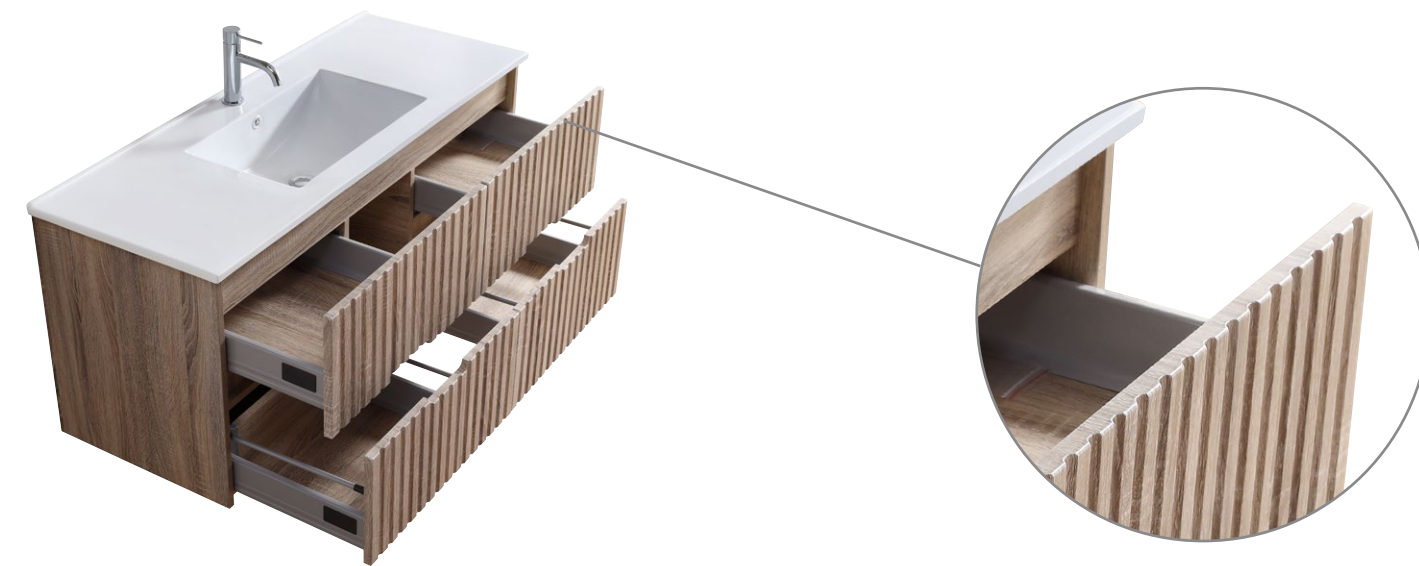

Explore the finesis of the Elena collection, a portrait of simplistic lines that will inspire any room with a feel of Artistry!

Elena series

- Overall 460mm Wall Hung Vanity
- Stylish Grooved Front Panel Design
- Stylish Two Pack Matt Finish
- Ultra Durable MDF Timber Finish
- Double Bowls Available For Size 1500mm
- Premium DTC Soft Closing Drawer Runners