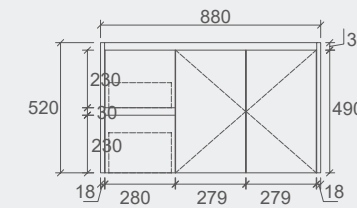

SYWH05-1500

Specification

SYWH05-600
Size: 580x455x520mm

SYWH05-750L
Size: 730x455x520mm

SYWH05-750R
Size: 730x455x520mm

SYWH05-900L
Size: 880x455x520mm

SYWH05-900R
Size: 880x455x520mm

SYWH05-1200L
Size: 1180x455x520mm

Cabinet Colour Options

Available Sizes

- **Top Options:** Ceramic Top
- **For more details, please refer to page 65.**

Specification

SK32-600
 Size: 580x355x855mm

SK32-750L
 Size: 730x355x855mm

SK32-750R
 Size: 730x355x855mm

- Top Options: Ceramic Top
- For more details, please refer to page 65.

Specification

WH32-600
 Size: 580x355x520mm

WH32-750L
 Size: 730x355x520mm

WH32-750R
 Size: 730x355x520mm

WH32-900L
 Size: 880x355x520mm

WH32-900R
 Size: 880x355x520mm

Corner Collection

Vanity: **Corner – Natural Timber** – 600x900mm
Vanity Top: **Phoenix**
Shaving Cabinet: **Burma**

New Distinctive Design with a Stunning Natural Finish!

Corner series