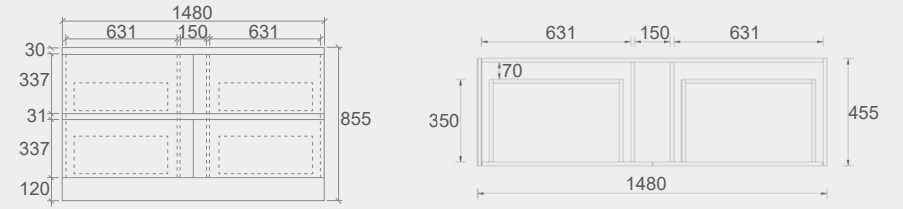

Phoenix Stone Sunny Stone Ava Stone Esme Stone

- For more details, please refer to page 64 to 67.

Specification

CORE-600
Size: 580x455x855mm

CORE-750
Size: 730x455x855mm

CORE-900
Size: 880x455x855mm

CORE-1200
Size: 1180x455x855mm

CORE-1200D
Size: 1180x455x855mm

CORE-1500
Size: 1480x455x855mm

CORE-1500D
Size: 1480x455x855mm

Mina Collection

Vanity: **Mina – Natural Timber – 1200mm**
Vanity Top: **Phoenix**
Basin: **CB – 151 – Gloss White**
LED Shaving Cabinet: **Amber – 1200mm**
Tallboy: **Aspen – Natural Timber**