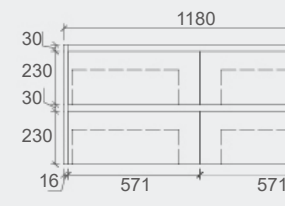

Esmé Stone

- For more details, please refer to page 64 to 67.

Specification

SYWH04-600
Size: 580x455x520mm

SYWH04-750
Size: 730x455x520mm

SYWH04-900
Size: 880x455x520mm

SYWH04-1200
Size: 1180x455x520mm

SYWH04-1200D
Size: 1180x455x520mm