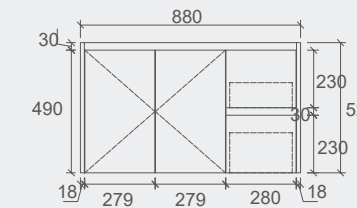

SYWH05-1500

Specification

SYWH05-600
Size: 580x455x520mm

SYWH05-750L
Size: 730x455x520mm

SYWH05-750R
Size: 730x455x520mm

SYWH05-900L
Size: 880x455x520mm

SYWH05-900R
Size: 880x455x520mm

SYWH05-1200L
Size: 1180x455x520mm

Cabinet Colour Options

Available Sizes

- **Top Options:** Ceramic Top
- **For more details, please refer to page 65.**

Specification

SK32-600
 Size: 580x355x855mm

SK32-750L
 Size: 730x355x855mm

SK32-750R
 Size: 730x355x855mm

- Top Options: Ceramic Top
- For more details, please refer to page 65.

Specification

WH32-600
 Size: 580x355x520mm

WH32-750L
 Size: 730x355x520mm

WH32-750R
 Size: 730x355x520mm

WH32-900L
 Size: 880x355x520mm

WH32-900R
 Size: 880x355x520mm

Corner Collection

Vanity: **Corner – Natural Timber** – 600x900mm
Vanity Top: **Phoenix**
Shaving Cabinet: **Burma**

New Distinctive Design with a Stunning Natural Finish!

Corner series