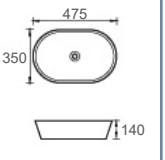

Colour: Gloss White
Size: 475x350x140mm

CB-109