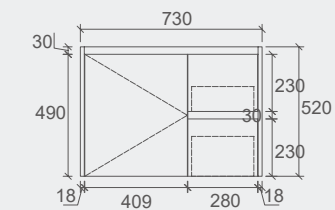

SYWH05-1500

Specification

SYWH05-600
Size: 580x455x520mm

SYWH05-750L
Size: 730x455x520mm

SYWH05-750R
Size: 730x455x520mm

SYWH05-900L
Size: 880x455x520mm

SYWH05-900R
Size: 880x455x520mm

SYWH05-1200L
Size: 1180x455x520mm

- Top Options: Ceramic Top
- For more details, please refer to page 65.

Specification

WH32-600
 Size: 580x355x520mm

WH32-750L
 Size: 730x355x520mm

WH32-750R
 Size: 730x355x520mm

WH32-900L
 Size: 880x355x520mm

WH32-900R
 Size: 880x355x520mm

Corner Collection

Vanity: **Corner – Natural Timber** – 600x900mm
Vanity Top: **Phoenix**
Shaving Cabinet: **Burma**

New Distinctive Design with a Stunning Natural Finish!

Corner series