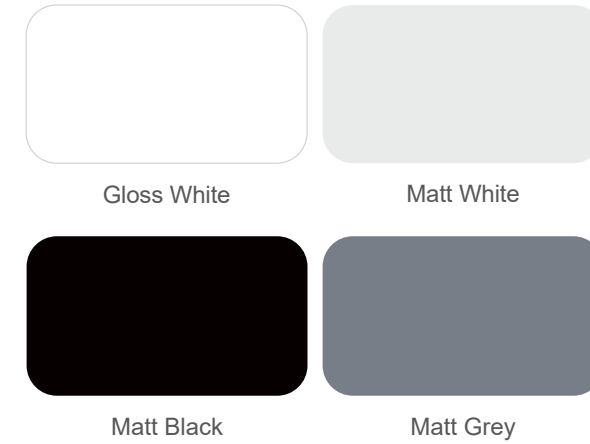

Quinn series

- Overall 460mm Freestanding Vanity
- Stylish European Front Panel Design
- Stylish Two Pack Finish With Matt or Gloss Finish
- Double Bowls Available For Sizes 1200mm, 1500mm and 1800mm
- Premium Soft Closing Drawer Runners

Cabinet Colour Options