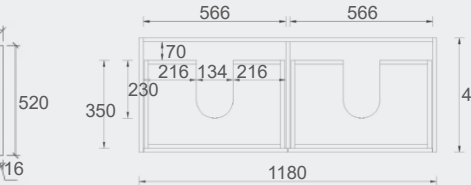

Esmé Stone

- For more details, please refer to page 64 to 67.

Specification

SYWH04-600
Size: 580x455x520mm

SYWH04-750
Size: 730x455x520mm

SYWH04-900
Size: 880x455x520mm

SYWH04-1200
Size: 1180x455x520mm

SYWH04-1200D
Size: 1180x455x520mm

SYWH04-1500
Size: 1480x455x520mm

SYWH04-1500D
Size: 1480x455x520mm

Tobi Collection

Vanity: **Tobi – Natural Timber – 900mm**
Vanity Top: **Ava**
LED Shaving Cabinet: **Archive**

Naturalism, the Best Nature can give!