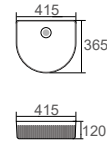

Colour: Gloss White / Matt White
Size: 415x365x120mm

CB-152