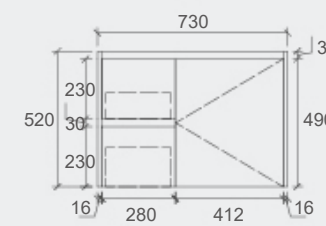

SY05-1500

Specification

SY05-600
Size: 580x455x855mm

SY05-750L
Size: 730x455x855mm

SY05-750R
Size: 730x455x855mm

SY05-900L
Size: 880x455x855mm

SY05-900R
Size: 880x455x855mm

SY05-1200L
Size: 1180x455x855mm

Available Sizes

SYWH05-600

SYWH05-750L

SYWH05-750R

SYWH05-900L

SYWH05-900R

SYWH05-1200L

SYWH05-1200R

SYWH05-1500

Specification

SYWH05-600
Size: 580x455x520mm

SYWH05-750L
Size: 730x455x520mm

SYWH05-750R
Size: 730x455x520mm

SYWH05-900L
Size: 880x455x520mm

SYWH05-900R
Size: 880x455x520mm

SYWH05-1200L
Size: 1180x455x520mm