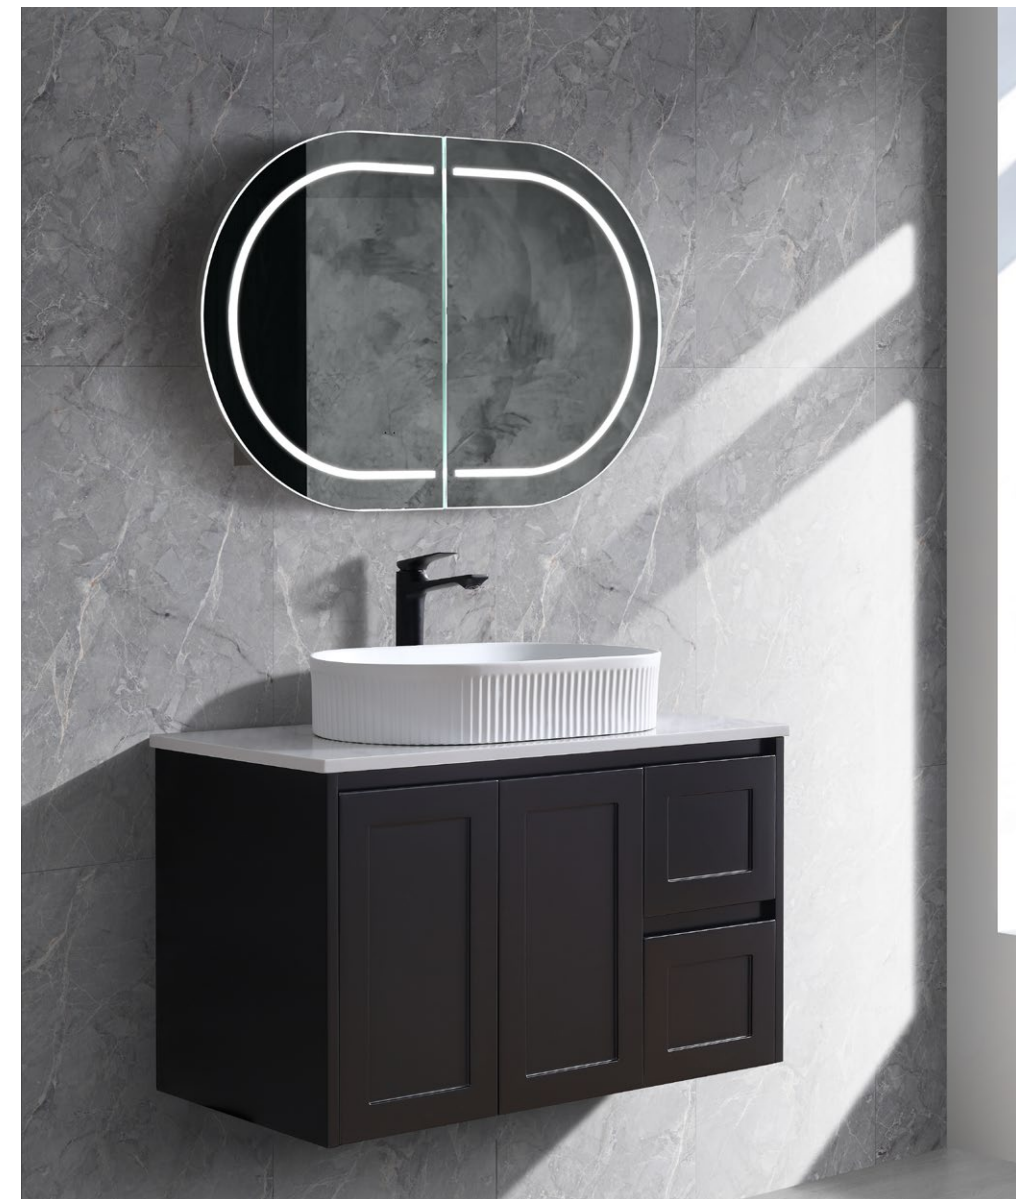

Luna Collection

Vanity: **Luna – Matt Black – 900mm**

Vanity Top: **Esme**

Basin: **CB – 153 – Matt White**

LED Shaving Cabinet: **Amber – 900mm**

Designed to picture your bathroom with Style and Elegance!