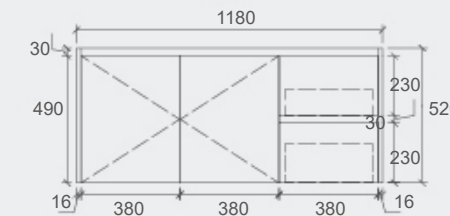

SYWH05-1500

Specification

SYWH05-600
Size: 580x455x520mm

SYWH05-750L
Size: 730x455x520mm

SYWH05-750R
Size: 730x455x520mm

SYWH05-900L
Size: 880x455x520mm

SYWH05-900R
Size: 880x455x520mm

SYWH05-1200L
Size: 1180x455x520mm

SYWH05-1200R
Size: 1180x455x520mm

SYWH05-1500
Size: 1480x455x520mm

Sierra Collection

Vanity: **Sierra – Gloss White – 900mm**
 Vanity Top: **Ceramic Top**
 LED Shaving Cabinet: **Pearl**

Sierra series

- **Overall 360mm Space Saver**
- **Stylish Two Pack Finish With Matt or Gloss Finish**
- **Four Colour Options**
- **Premium Soft Closing Drawer Runners**
- **Available Size: 600mm, 750mm, 900mm**

Cabinet Colour Options

Available Sizes

- **Top Options:** Ceramic Top
- **For more details, please refer to page 65.**

Specification

SK32-600
 Size: 580x355x855mm

SK32-750L
 Size: 730x355x855mm

SK32-750R
 Size: 730x355x855mm