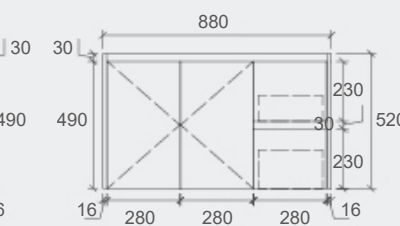

SYWH05-1500

Specification

SYWH05-600
Size: 580x455x520mm

SYWH05-750L
Size: 730x455x520mm

SYWH05-750R
Size: 730x455x520mm

SYWH05-900L
Size: 880x455x520mm

SYWH05-900R
Size: 880x455x520mm

SYWH05-1200L
Size: 1180x455x520mm

SYWH05-1200R
Size: 1180x455x520mm

SYWH05-1500
Size: 1480x455x520mm

Sierra Collection

Vanity: **Sierra – Gloss White – 900mm**
 Vanity Top: **Ceramic Top**
 LED Shaving Cabinet: **Pearl**

Sierra series

- **Overall 360mm Space Saver**
- **Stylish Two Pack Finish With Matt or Gloss Finish**
- **Four Colour Options**
- **Premium Soft Closing Drawer Runners**
- **Available Size: 600mm, 750mm, 900mm**