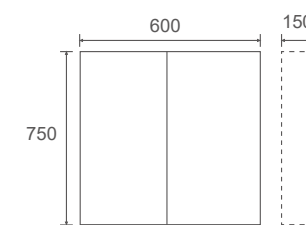

Specification

PSH-6075
600x750x150mm