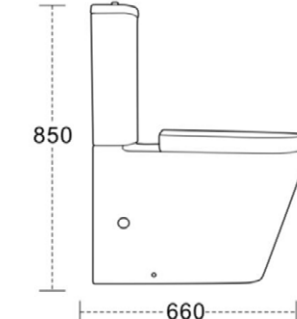

Side view

Wall-face vitreous-china WC Suite SIA-168

- > WELS 4 STAR
- > UNIVERSAL INLET
- > EASY REMOVABLE SOFT CLOSING UF SEAT
- > STANDARDS-TRAP 90-160MM
- > STA-268 CONNECTOR 130-220MM
- > STA-158 CONNECTOR 60-140MM
- > P-TRAP: 180MM