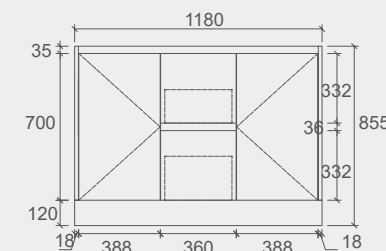

CWH66-1500
Size: 1480x455x420mm

CWH66-1500D
Size: 1480x455x420mm

Elena Collection

Vanity: **Elena** – Antica Timber – 1200mm
Vanity Top: **Ceramic Top**
LED Shaving Cabinet: **Amber** – 1200mm
Tallboy: **Lisa** – Antica Timber

WH76-600
Size: 580x455x520mm

WH76-750L
Size: 730x455x520mm

WH76-750R
Size: 730x455x520mm

WH76-900L
Size: 880x455x520mm

WH76-900R
Size: 880x455x520mm

WH76-1200
Size: 1180x455x520mm

WH76-1200D
Size: 1180x455x520mm

SK7-1800D

Specification

SK7-600
Size: 580x455x855mm

SK7-750L
Size: 730x455x855mm

SK7-750R
Size: 730x455x855mm

SK7-900L
Size: 880x455x855mm

SK7-900R
Size: 880x455x855mm

SK7-1200D
Size: 1180x455x855mm

SK7-1200
Size: 1180x455x855mm

SK7-1500
Size: 1480x455x855mm

SK7-1800D
Size: 1776x455x855mm

Willow Collection

Vanity: **Willow** – Matt Grey – 750mm
Vanity Top: **Esme**
Basin: **CB – 128** – Matt White
LED Mirror: **Tasman**