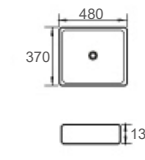

Colour: Gloss White / Matt White
Size: 370x370x120mm

CB-194 1TH / NTH NO O/F

Colour: Gloss White
Size: 440x440x100mm

CB-214

Colour: Gloss White
Size: 430x445x120mm

CB-218

Colour: Gloss White
Size: 480x370x130mm