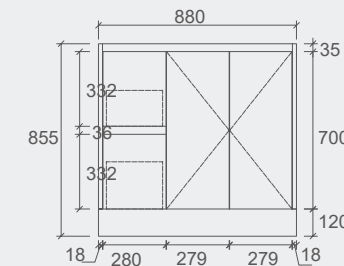

WH76-600
Size: 580x455x520mm

WH76-750L
Size: 730x455x520mm

WH76-750R
Size: 730x455x520mm

WH76-900L
Size: 880x455x520mm

WH76-900R
Size: 880x455x520mm

WH76-1200
Size: 1180x455x520mm

WH76-1200D
Size: 1180x455x520mm

SK7-1800D

Specification

SK7-600
Size: 580x455x855mm

SK7-750L
Size: 730x455x855mm

SK7-750R
Size: 730x455x855mm

SK7-900L
Size: 880x455x855mm

SK7-900R
Size: 880x455x855mm

SK7-1200D
Size: 1180x455x855mm

SK7-1200
Size: 1180x455x855mm

SK7-1500
Size: 1480x455x855mm

SK7-1800D
Size: 1776x455x855mm

Willow Collection

Vanity: **Willow** – Matt Grey – 750mm
Vanity Top: **Esme**
Basin: **CB – 128** – Matt White
LED Mirror: **Tasman**