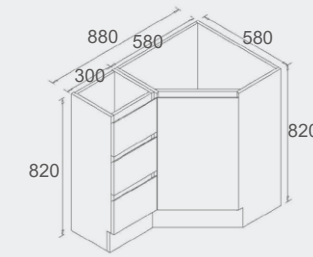

PC9060

PC9090

Specification

PC6060
Corner: 580x580x820mm

PC6090
Coner: 580x880x820mm

PC9060
Coner: 880x580x820mm

PC9090
Corner: 880x880x820mm

Blair Collection