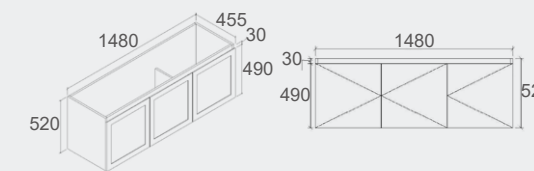

Specification

WH96-900
Size: 880x455x520mm

WH96-1200
Size: 1180x455x520mm

WH96-1500
Size: 1480x455x520mm

WH96-1500D
Size: 1480x455x520mm

WH96-1800D
Size: 1776x455x520mm

Quinn Collection

Vanity: **Quinn Matt Grey – 1200mm**
Vanity Top: **Phoenix**
Basin: **CB – 124 – Matt White**
LED Shaving Cabinet: **Eric**