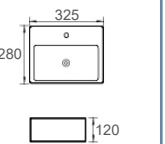

Colour: Gloss White
Size: 325x280x120mm