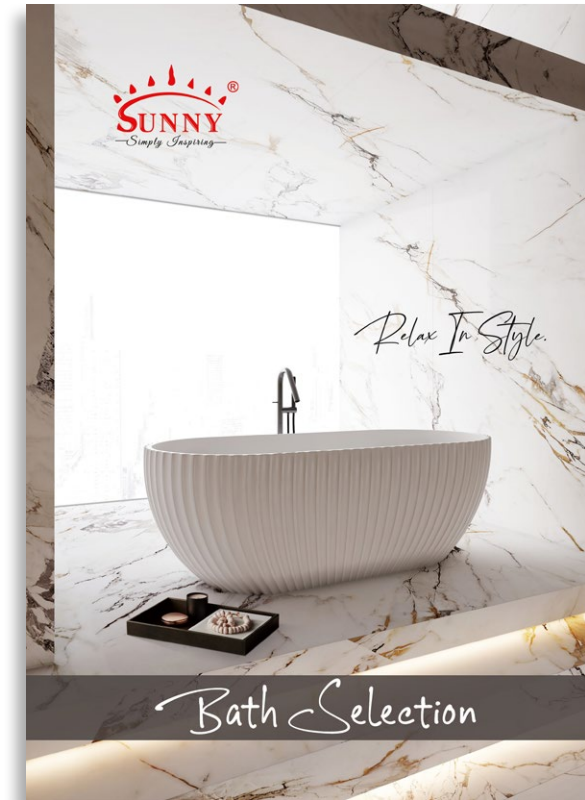

Warranty will be void and exempt for the following reasons:

1. Unable to provide proof of purchase.
2. Faulty and damaged goods installed.
3. Product was not installed by a licensed plumber.
4. Product installed with other devices.
5. Damage to finish by using not recommended cleaning agent.
6. Failure to observe manufacturing care and instructions.
7. Failure to follow installation instructions.
8. Products exposed to some environmental factors.
9. Products not suitable or improper use.
10. Inadequate or complete lack of maintenance.
11. Door and drawer adjustment is not considered as warranty issue.
12. Normal wear and tear.

Important Information:

1. All goods have to be checked upon receiving the goods and before installation.
2. Warranty period starts from the date of Sunny Group (VIC) Pty Ltd deliver the goods to the customer.
3. Installation of faulty and damaged goods will void warranty.
4. Sunny Group (VIC) Pty Ltd will only be liable to the product itself, not liable to any person or property and any indirect consequence or other loss. Sunny Group (VIC) Pty Ltd is not be responsible to any damage or loss caused by a defective product.
5. Sunny Group (VIC) Pty Ltd will not be liable for the cost of installation or removal of any unit.

Bath Collection