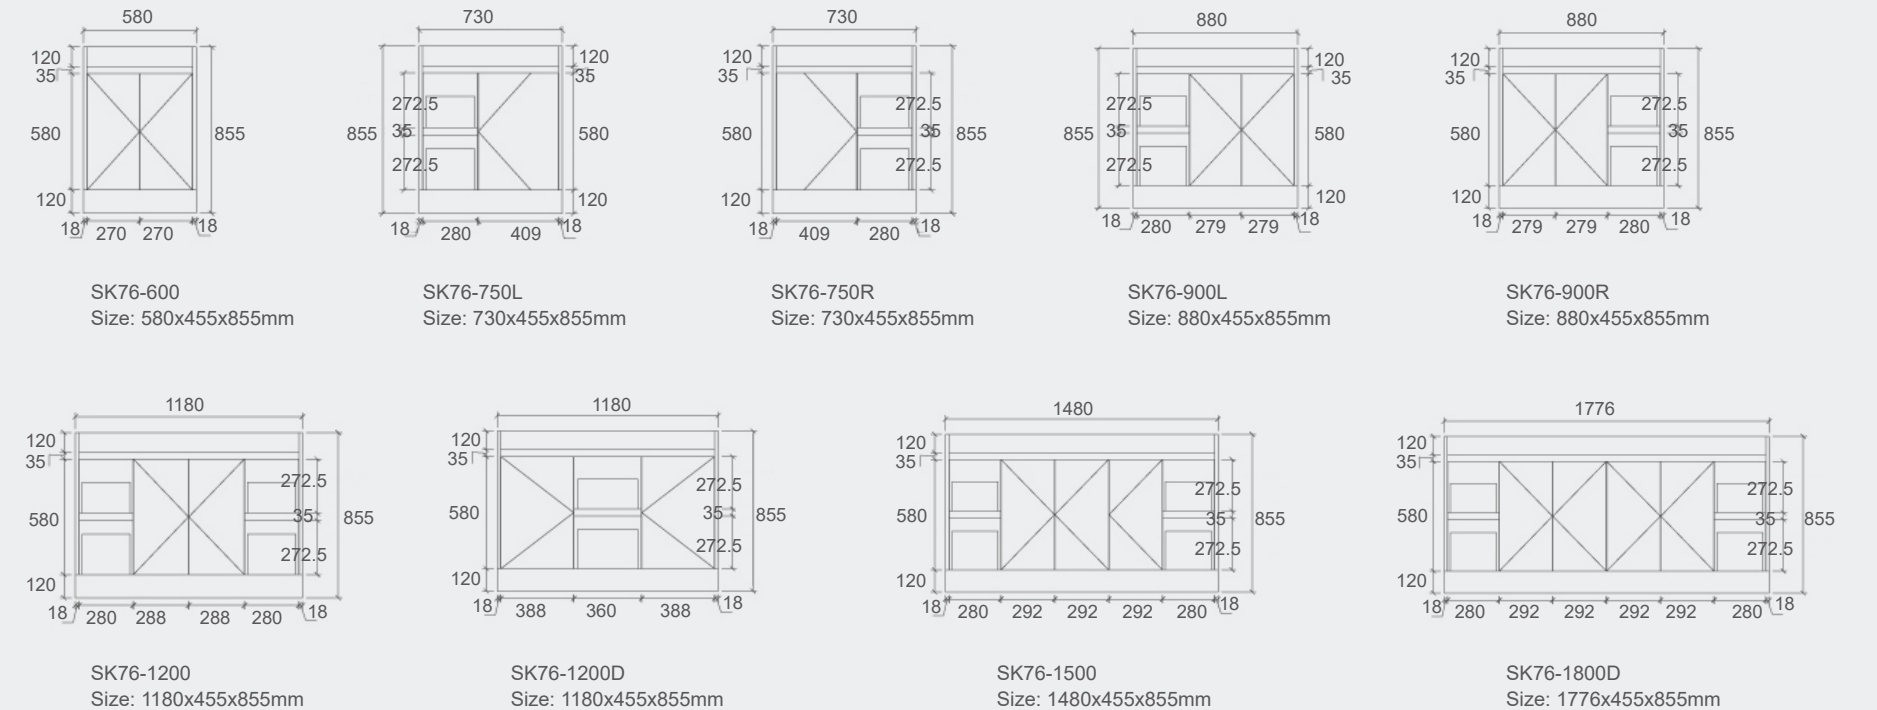

Specification