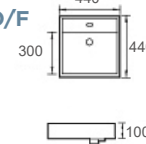

Colour: Gloss White
Size: 440x440x100mm

CB-245