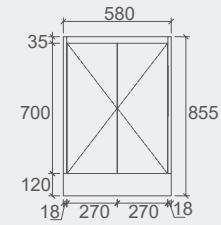

SYWH05-1500

Specification

SYWH05-600
Size: 580x455x520mm

SYWH05-750L
Size: 730x455x520mm

SYWH05-750R
Size: 730x455x520mm

SYWH05-900L
Size: 880x455x520mm

SYWH05-900R
Size: 880x455x520mm

SYWH05-1200L
Size: 1180x455x520mm

SYWH05-1200R
Size: 1180x455x520mm

SYWH05-1500
Size: 1480x455x520mm

Sierra Collection

Vanity: **Sierra – Gloss White – 900mm**
 Vanity Top: **Ceramic Top**
 LED Shaving Cabinet: **Pearl**

Sierra series

- **Overall 360mm Space Saver**
- **Stylish Two Pack Finish With Matt or Gloss Finish**
- **Four Colour Options**
- **Premium Soft Closing Drawer Runners**
- **Available Size: 600mm, 750mm, 900mm**

Cabinet Colour Options

Available Sizes

- **Top Options:** Ceramic Top
- **For more details, please refer to page 65.**

Specification

SK32-600
 Size: 580x355x855mm

SK32-750L
 Size: 730x355x855mm

SK32-750R
 Size: 730x355x855mm

- Top Options: Ceramic Top
- For more details, please refer to page 65.

Specification

WH32-600
 Size: 580x355x520mm

WH32-750L
 Size: 730x355x520mm

WH32-750R
 Size: 730x355x520mm

WH32-900L
 Size: 880x355x520mm