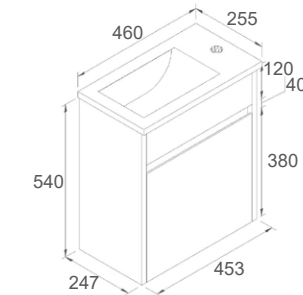

- Top Options: Ceramic Top
- For more details, please refer to page 65.

Specification

WH32-600
 Size: 580x355x520mm

WH32-750L
 Size: 730x355x520mm

WH32-750R
 Size: 730x355x520mm

WH32-900L
 Size: 880x355x520mm

New Updated Model

Cabinet Colour Options

Gloss White

A8 Natural Timber

- **Top Options:** Ceramic Top

Specification

Cabinet WH7-450:
 453x247x540mm
 Ceramic Basin CH7-450:
 460x255x100mm

A Simple Sleek look, A touch of Invisibility!