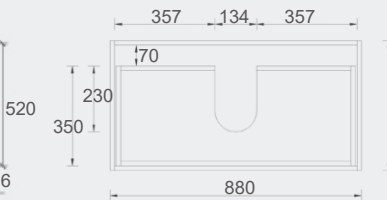

Esmé Stone

- For more details, please refer to page 64 to 67.

Specification

SYWH04-600
Size: 580x455x520mm

SYWH04-750
Size: 730x455x520mm

SYWH04-900
Size: 880x455x520mm

SYWH04-1200
Size: 1180x455x520mm

SYWH04-1200D
Size: 1180x455x520mm

SYWH04-1500
Size: 1480x455x520mm

SYWH04-1500D
Size: 1480x455x520mm

Tobi Collection

Vanity: **Tobi – Natural Timber – 900mm**
Vanity Top: **Ava**
LED Shaving Cabinet: **Archive**

Naturalism, the Best Nature can give!