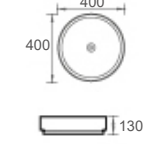

Colour: Gloss White
Size: 400x400x130mm

CB-250C