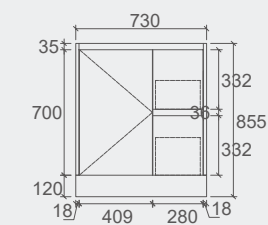

SYWH05-1500

Specification

SYWH05-600
Size: 580x455x520mm

SYWH05-750L
Size: 730x455x520mm

SYWH05-750R
Size: 730x455x520mm

SYWH05-900L
Size: 880x455x520mm

SYWH05-900R
Size: 880x455x520mm

SYWH05-1200L
Size: 1180x455x520mm

SYWH05-1200R
Size: 1180x455x520mm

SYWH05-1500
Size: 1480x455x520mm

Sierra Collection

Vanity: **Sierra – Gloss White – 900mm**
 Vanity Top: **Ceramic Top**
 LED Shaving Cabinet: **Pearl**

Sierra series

- **Overall 360mm Space Saver**
- **Stylish Two Pack Finish With Matt or Gloss Finish**
- **Four Colour Options**
- **Premium Soft Closing Drawer Runners**
- **Available Size: 600mm, 750mm, 900mm**

Cabinet Colour Options

Available Sizes

- **Top Options:** Ceramic Top
- **For more details, please refer to page 65.**

Specification

SK32-600
 Size: 580x355x855mm

SK32-750L
 Size: 730x355x855mm

SK32-750R
 Size: 730x355x855mm

- Top Options: Ceramic Top
- For more details, please refer to page 65.

Specification

WH32-600
 Size: 580x355x520mm

WH32-750L
 Size: 730x355x520mm

WH32-750R
 Size: 730x355x520mm

WH32-900L
 Size: 880x355x520mm