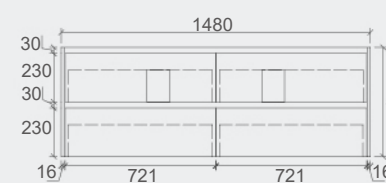

SYWH04-1500D
Size: 1480x455x520mm