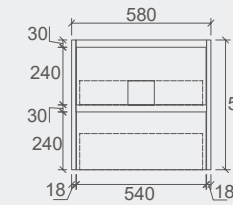

WH76-600
Size: 580x455x520mm

WH76-750L
Size: 730x455x520mm

WH76-750R
Size: 730x455x520mm

WH76-900L
Size: 880x455x520mm

WH76-900R
Size: 880x455x520mm

WH76-1200
Size: 1180x455x520mm

WH76-1200D
Size: 1180x455x520mm

- **Stone Top Colour Options:**

Phoenix Stone Sunny Stone Ava Stone Esme Stone

- For more details, please refer to page 64 to 67.

Specification

WH8027-600 WH8027-750L WH8027-750R WH8027-900L WH8027-900R
 Size: 580x455x520mm Size: 730x455x520mm Size: 730x455x520mm Size: 880x455x520mm Size: 880x455x520mm

WH8027-1200D WH8027-1200 WH8027-1500 WH8027-1800D
 Size: 1180x455x520mm Size: 1180x455x520mm Size: 1480x455x520mm Size: 1776x455x520mm

Yoko Collection

Vanity: **Yoko – Matt White – 1200mm**
Vanity Top: **Sunny**
LED Shaving Cabinet: **Krystal**

- For more details, please refer to page 64 to 67.

Specification

YOKO-600
Size: 580x455x540mm

YOKO-750
Size: 730x455x540mm

YOKO-900
Size: 880x455x540mm

YOKO-1200
Size: 1180x455x540mm

YOKO-1500
Size: 1480x455x540mm