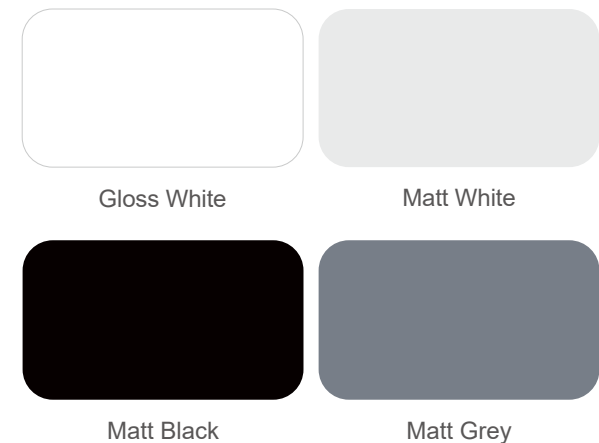

Sammy series

- Overall 460mm Freestanding Vanity
- Stylish Two Pack Finish With Matt or Gloss Finish
- Double Bowls Available For Sizes 1200mm, 1500mm and 1800mm
- Premium Soft Closing Drawer Runners
- Option - **PVC Vanity Available**

Cabinet Colour Options