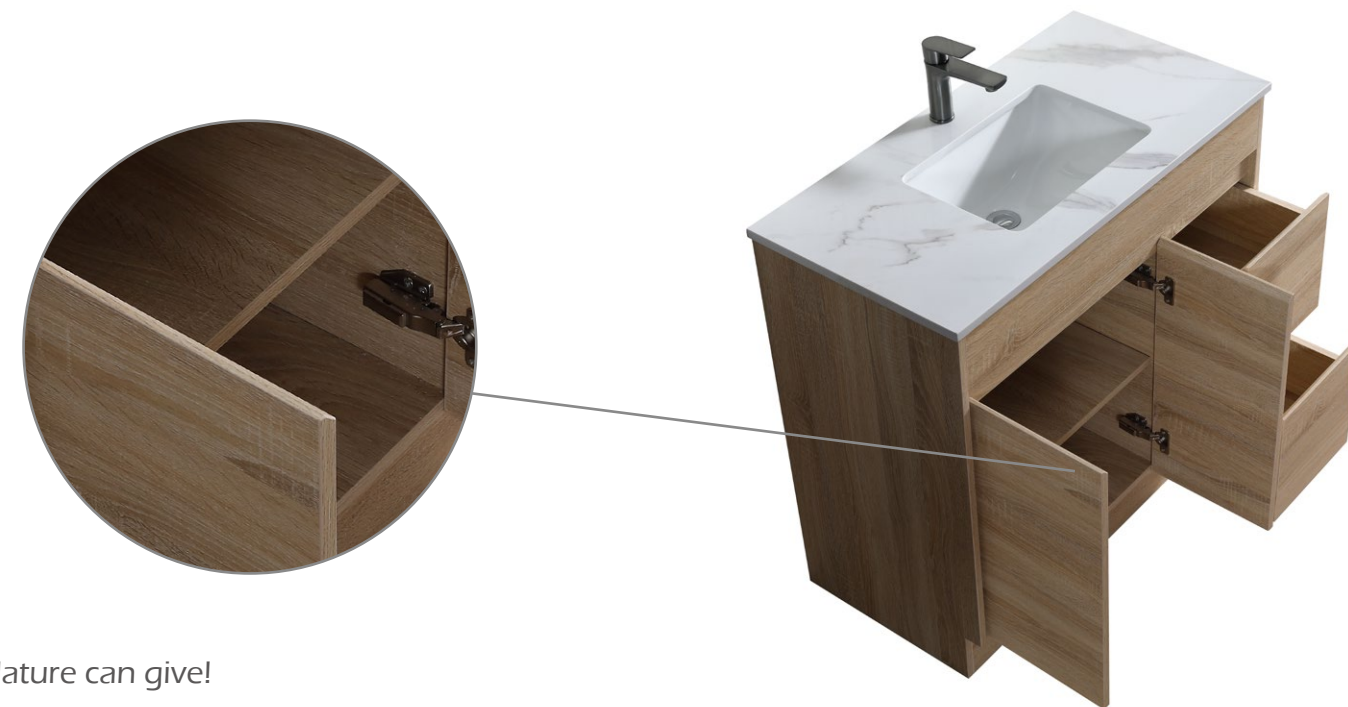

SYWH04-1500
Size: 1480x455x520mm

SYWH04-1500D
Size: 1480x455x520mm

Tobi Collection

Vanity: **Tobi – Natural Timber – 900mm**
Vanity Top: **Ava**
LED Shaving Cabinet: **Archive**

Naturalism, the Best Nature can give!