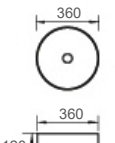

CB-125

Colour: Matt White / Matt Black
Size: 370x370x120mm

CB-126

Colour: Gloss White / Matt White / Matt Black
Size: 395x395x150mm

CB-127

Colour: Matt White / Matt Black
Size: 490x310x150mm

CB-128

Colour: Gloss White / Matt White / Matt Black
Size: 360x360x120mm