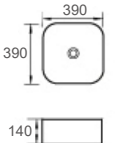

Colour: Gloss White / Matt White / Matt Black
Size: 420x420x130mm

CB-122

Colour: Matt White / Matt Black
Size: 500x420x130mm

CB-123

Colour: Matt White / Matt Black
Size: 440x440x100mm

CB-124

Colour: Matt White / Matt Black
Size: 390x390x140mm