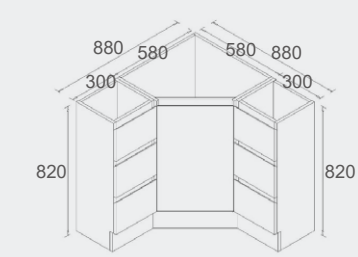

PC9060

PC9090

Specification

PC6060
Corner: 580x580x820mm

PC6090
Coner: 580x880x820mm

PC9060
Coner: 880x580x820mm

PC9090
Corner: 880x880x820mm

Blair Collection