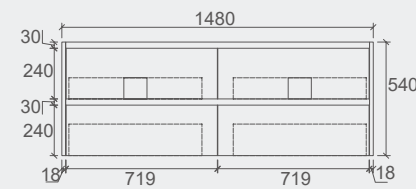

Esme Stone

1500mm double bowl vanity is only available for bench stone top.

- **For more details, please refer to page 64 to 67.**

Specification

CWH66-900
Size: 880x455x420mm

CWH66-1200
Size: 1180x455x420mm

WH76-600
Size: 580x455x520mm

WH76-750L
Size: 730x455x520mm

WH76-750R
Size: 730x455x520mm

WH76-900L
Size: 880x455x520mm

WH76-900R
Size: 880x455x520mm

WH76-1200
Size: 1180x455x520mm

WH76-1200D
Size: 1180x455x520mm

- For more details, please refer to page 64 to 67.

Specification

YOKO-600
Size: 580x455x540mm

YOKO-750
Size: 730x455x540mm

YOKO-900
Size: 880x455x540mm

YOKO-1200
Size: 1180x455x540mm

YOKO-1500
Size: 1480x455x540mm

YOKO-1500D
Size: 1480x455x540mm

Core Collection

Vanity: **Core – Gloss White – 900mm**
Vanity Top: **Ava**
LED Mirror: **Boston**

Showcasing a Minimalist Profile! Keep it Simple!

Core series

- Overall 460mm Freestanding Vanity
- Stylish Two Pack Finish With Gloss Finish
- Double Bowls Available For Sizes 1200mm and 1500mm
- Premium DTC Soft Closing Drawer Runners