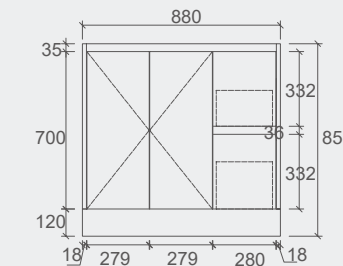

CWH66-1500
Size: 1480x455x420mm

CWH66-1500D
Size: 1480x455x420mm

Elena Collection

Vanity: **Elena** – Antica Timber – 1200mm
Vanity Top: **Ceramic Top**
LED Shaving Cabinet: **Amber** – 1200mm
Tallboy: **Lisa** – Antica Timber

WH76-600
Size: 580x455x520mm

WH76-750L
Size: 730x455x520mm

WH76-750R
Size: 730x455x520mm

WH76-900L
Size: 880x455x520mm

WH76-900R
Size: 880x455x520mm

WH76-1200
Size: 1180x455x520mm

WH76-1200D
Size: 1180x455x520mm

SK7-1800D

Specification

SK7-600
Size: 580x455x855mm

SK7-750L
Size: 730x455x855mm

SK7-750R
Size: 730x455x855mm

SK7-900L
Size: 880x455x855mm

SK7-900R
Size: 880x455x855mm

SK7-1200D
Size: 1180x455x855mm

SK7-1200
Size: 1180x455x855mm

SK7-1500
Size: 1480x455x855mm

SK7-1800D
Size: 1776x455x855mm

Willow Collection

Vanity: **Willow** – Matt Grey – 750mm
Vanity Top: **Esme**
Basin: **CB – 128** – Matt White
LED Mirror: **Tasman**