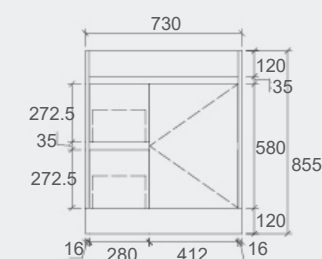

Esmé Stone

- For more details, please refer to page 64 to 67.

Specification

SYWH04-600
Size: 580x455x520mm

SYWH04-750
Size: 730x455x520mm

SYWH04-900
Size: 880x455x520mm

SYWH04-1200
Size: 1180x455x520mm

SYWH04-1200D
Size: 1180x455x520mm

Available Sizes

SY05-600

SY05-750L

SY05-750R

SY05-900L

SY05-900R

SY05-1200L

SY05-1200R

SY05-1500

Specification

SY05-600
Size: 580x455x855mm

SY05-750L
Size: 730x455x855mm

SY05-750R
Size: 730x455x855mm

SY05-900L
Size: 880x455x855mm

SY05-900R
Size: 880x455x855mm

SY05-1200L
Size: 1180x455x855mm

SY05-1200R
Size: 1180x455x855mm

SY05-1500
Size: 1480x455x855mm

Royce Collection

Vanity: **Royce – Prime Oak – 1200mm**
Vanity Top: **Phoenix**
LED Shaving Cabinet: **Brighton – 900mm**

Captures the Classic Appearance of Mother Nature!