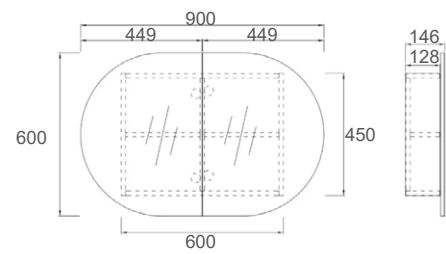

Specification

OSH-9060
900x600x146mm