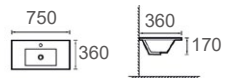

Bowl Size: 430x210mm

UV32-750H-1 O/F

Cabinet Basin

Size: 750x360x170mm

Bowl Size: 430x210mm

UV32-900H-1 O/F

Cabinet Basin

Size: 900x360x170mm