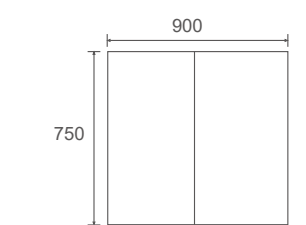

PSH-9075
900x750x150mm