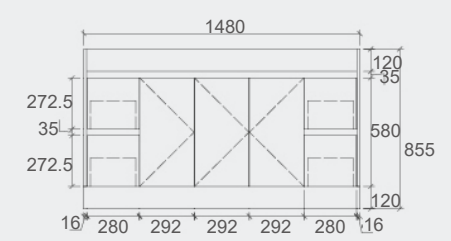

SY05-1500

Specification

SY05-600
Size: 580x455x855mm

SY05-750L
Size: 730x455x855mm

SY05-750R
Size: 730x455x855mm

SY05-900L
Size: 880x455x855mm

SY05-900R
Size: 880x455x855mm

SY05-1200L
Size: 1180x455x855mm

SY05-1200R
Size: 1180x455x855mm

SY05-1500
Size: 1480x455x855mm

Royce Collection

Vanity: **Royce – Prime Oak – 1200mm**
Vanity Top: **Phoenix**
LED Shaving Cabinet: **Brighton – 900mm**

Captures the Classic Appearance of Mother Nature!