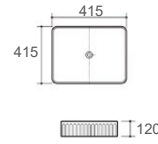

Ceramic Basins

CB-151

Colour: Gloss White / Matt White
Size: 415x365x120mm

CB-152

Colour: Gloss White
Size: 415x415x120mm

CB-153

Colour: Gloss White / Matt White
Size: 580x360x120mm

CB-158