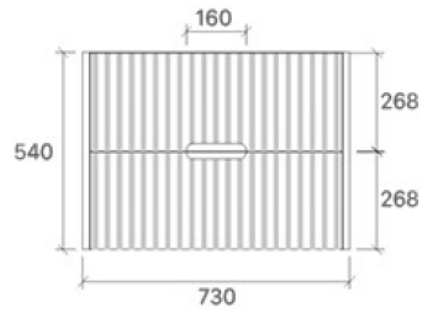

WH86-600
Size: 580x455x540mm

WH86-750
Size: 730x455x540mm

WH86-900
Size: 880x455x540mm

WH86-1200
Size: 1180x455x540mm

WH86-1500
Size: 1480x455x540mm

WH86-1500D
Size: 1480x455x540mm