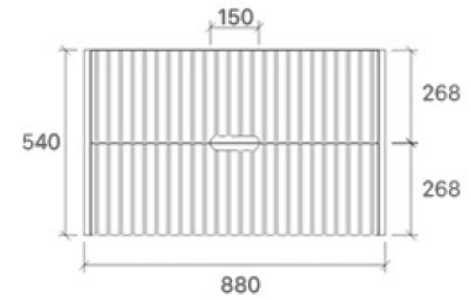

WH86-600
Size: 580x455x540mm

WH86-750
Size: 730x455x540mm

WH86-900
Size: 880x455x540mm

WH86-1200
Size: 1180x455x540mm

WH86-1500
Size: 1480x455x540mm

WH86-1500D
Size: 1480x455x540mm